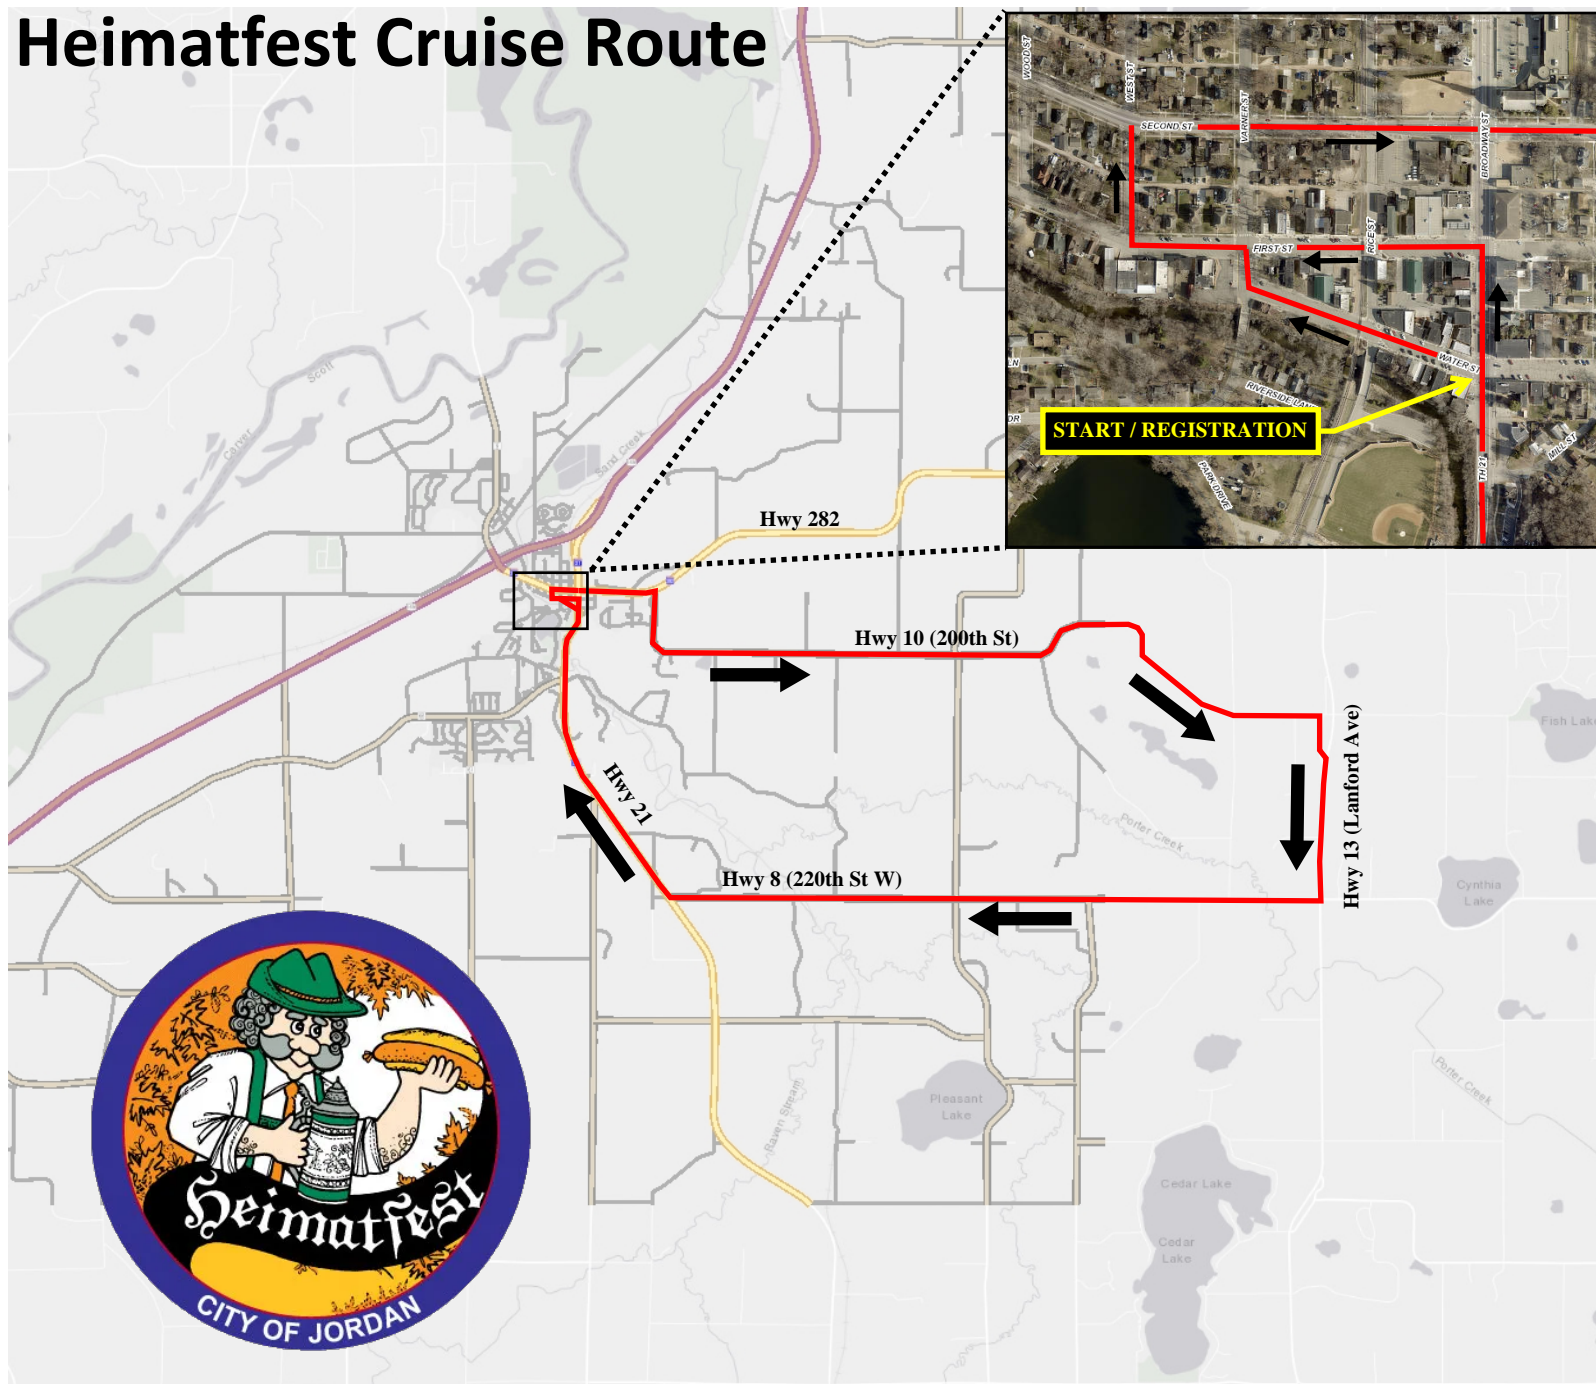

Heimatfest Cruise Route

Legend

Roads

- US Highway
- State Highway
- Ramp
- County Highway
- Local Road

Heimatfest Cruise Route

Disclaimer:

This drawing is neither a legally recorded map nor a survey and is not intended to be used as one. This drawing is a compilation of records, information, and data located in various city, county, and state offices, and other sources affecting the area shown, and is to be used for reference purposes only. The City of Jordan is not responsible for any inaccuracies herein contained.

0 8,229 Feet