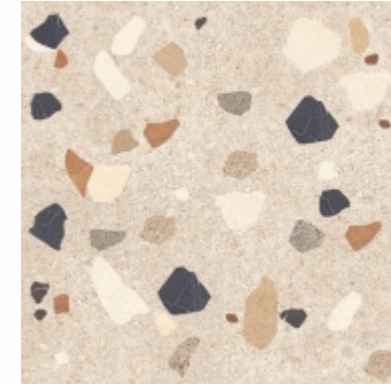

THE MAXXUS | 60x60 cm
(15 mm Thick)

KOBBLE BEIGE MATT-PUNCH

KOBBLE NERO MATT-PUNCH

KOBBLE MARFIL MATT-PUNCH

CHIPRO GREY MATT

CHIPRO BEIGE MATT

SYDNEY CEMENTO MATT

PAVERS BEIGE MATT-PUNCH