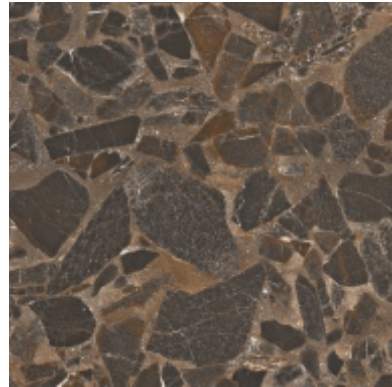

TARRAZO WENGE PREMIUM POLISHED