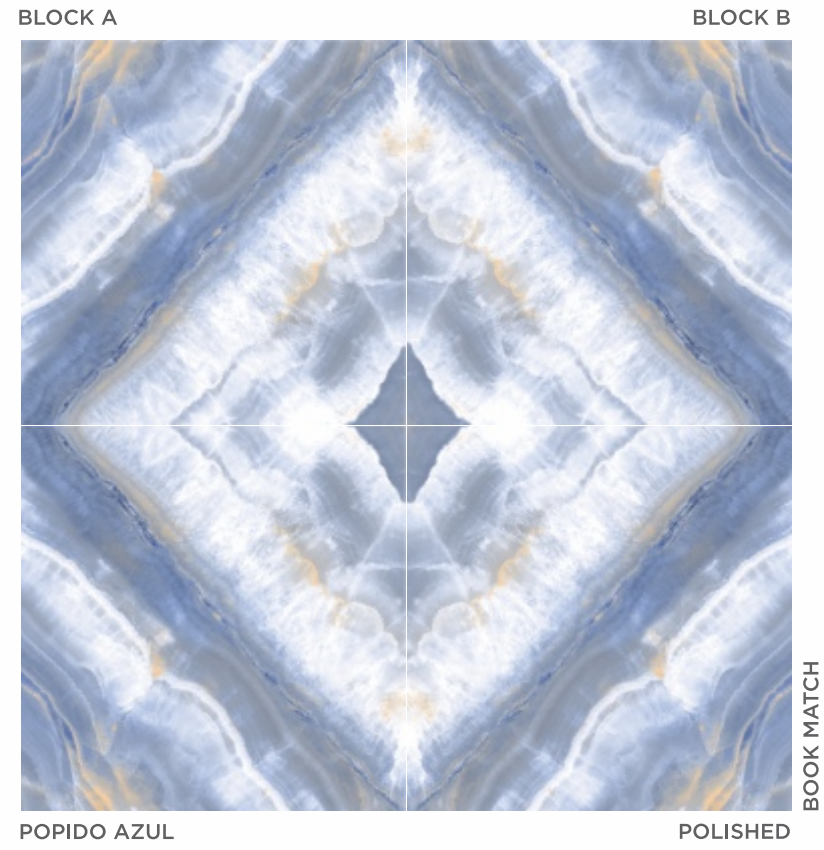

BOOK MATCH

BLOCK A

BLOCK B

MINTURA BEIGE

POLISHED

BOOK MATCH

MINTURA BEIGE | POLISHED

THE STAR | 60x60 cm