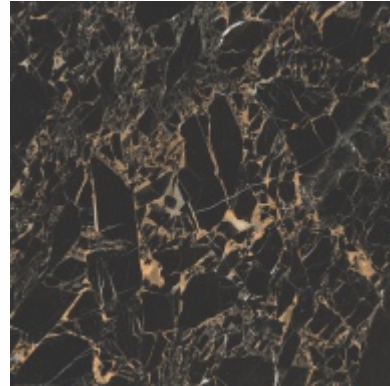

ZION MARFIL POLISHED

ZION BEIGE POLISHED

EMPREDOR TAUPE POLISHED

TRAVERTINO MARFIL | POLISHED

THE STAR | 60x60 cm

USL
TILES

HOME AND DECOR

MARINA BLACK PREMIUM POLISHED