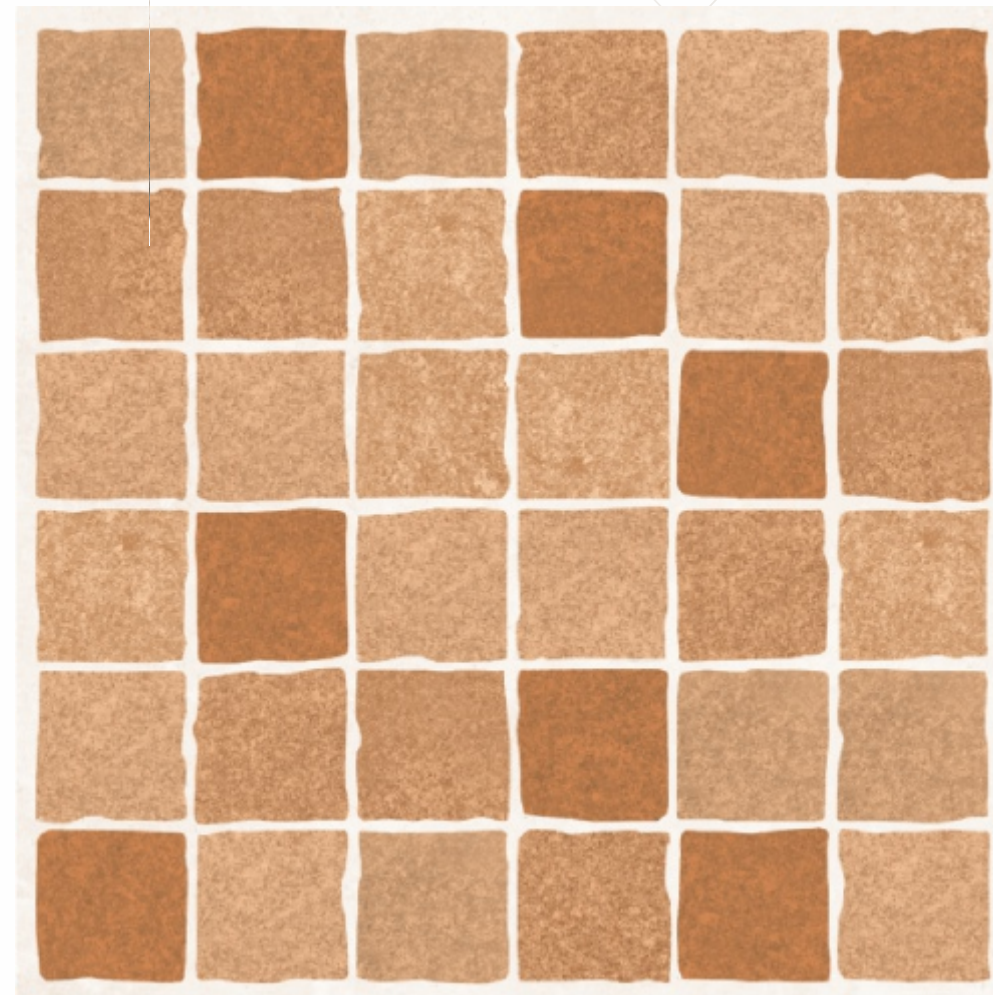

For wall
application

For floor
application

Fine
detailing

Stain
resistant

Water
resistant