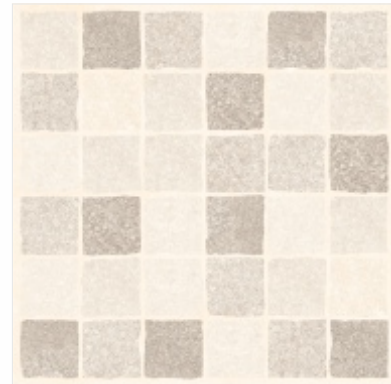

PAVERS MARFIL MATT-PUNCH