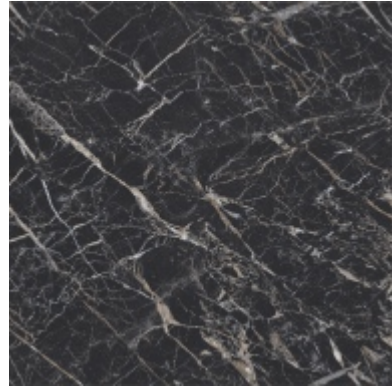

ZION MARFIL POLISHED

ZION BEIGE POLISHED

EMPREDOR TAUPE POLISHED

TRAVERTINO MARFIL | POLISHED

THE STAR | 60x60 cm

USL
TILES

HOME AND DECOR

MARINA BLACK PREMIUM POLISHED