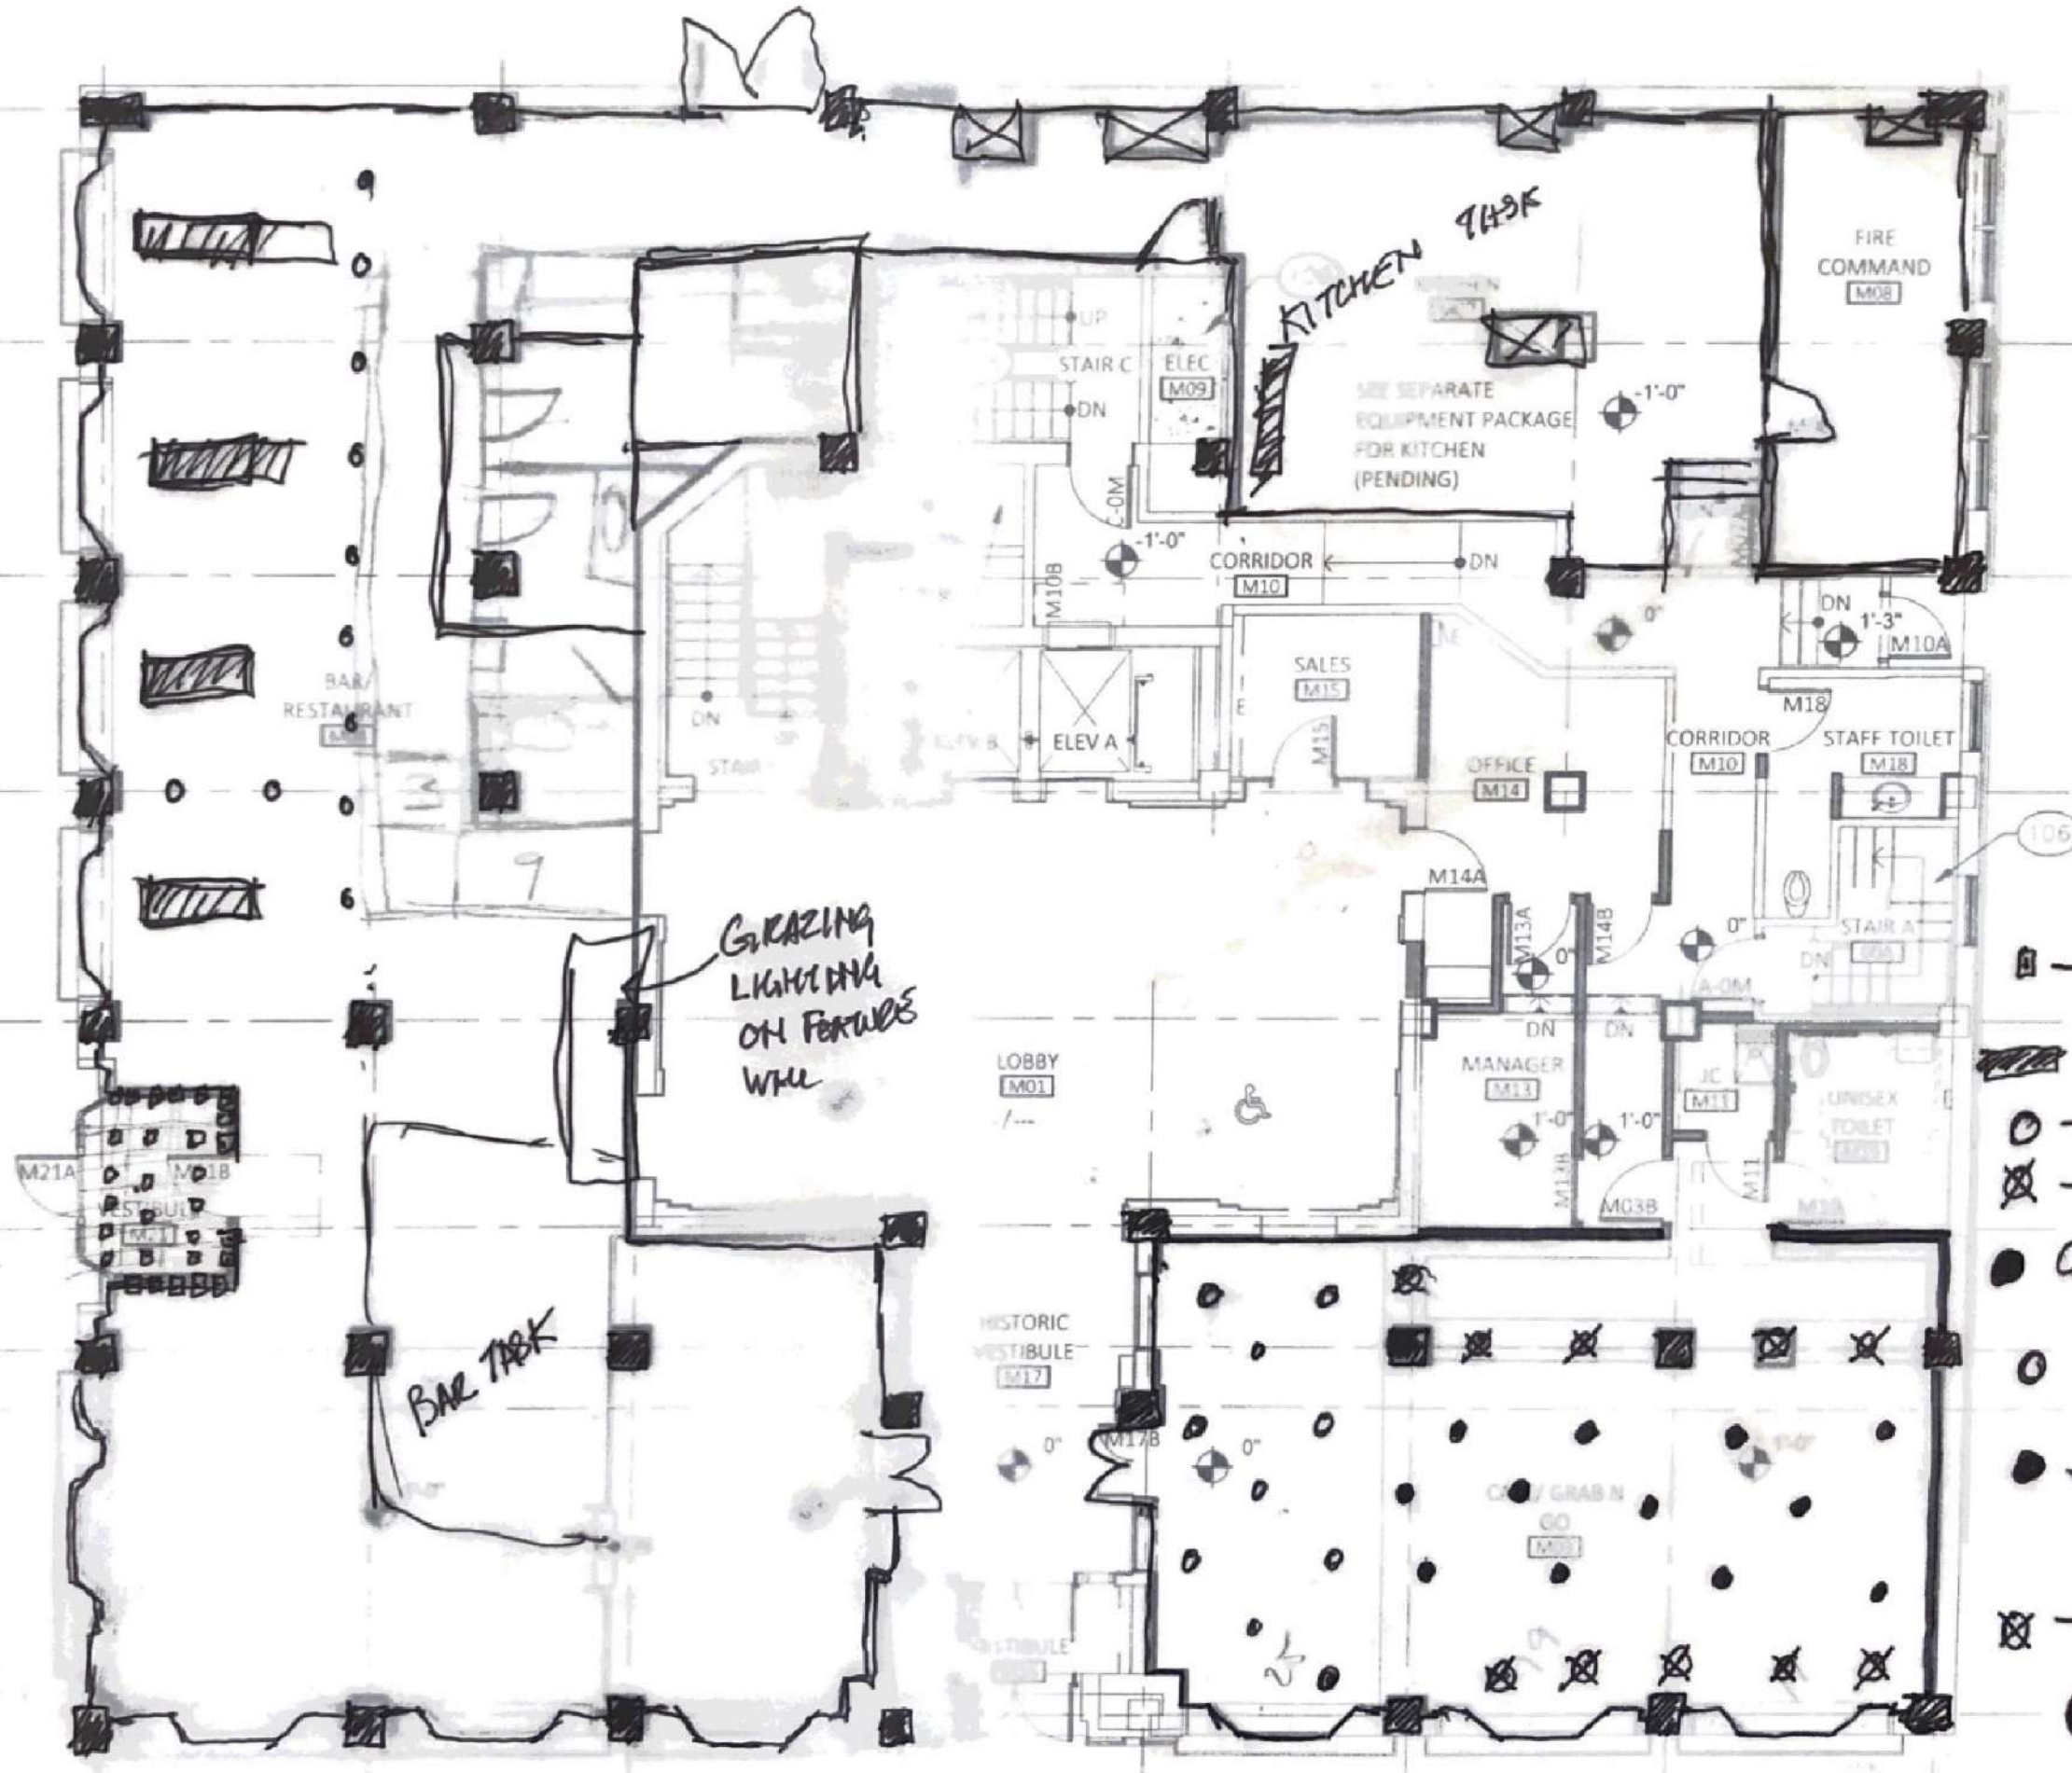

1. — MILLWORK LIGHT
   - ▨ — LONG PENDANT
   - — CAN/RECESS LIGHT
   - ⊗ — PENDANT LIGHT
   - — CAN PENDANT LIGHT