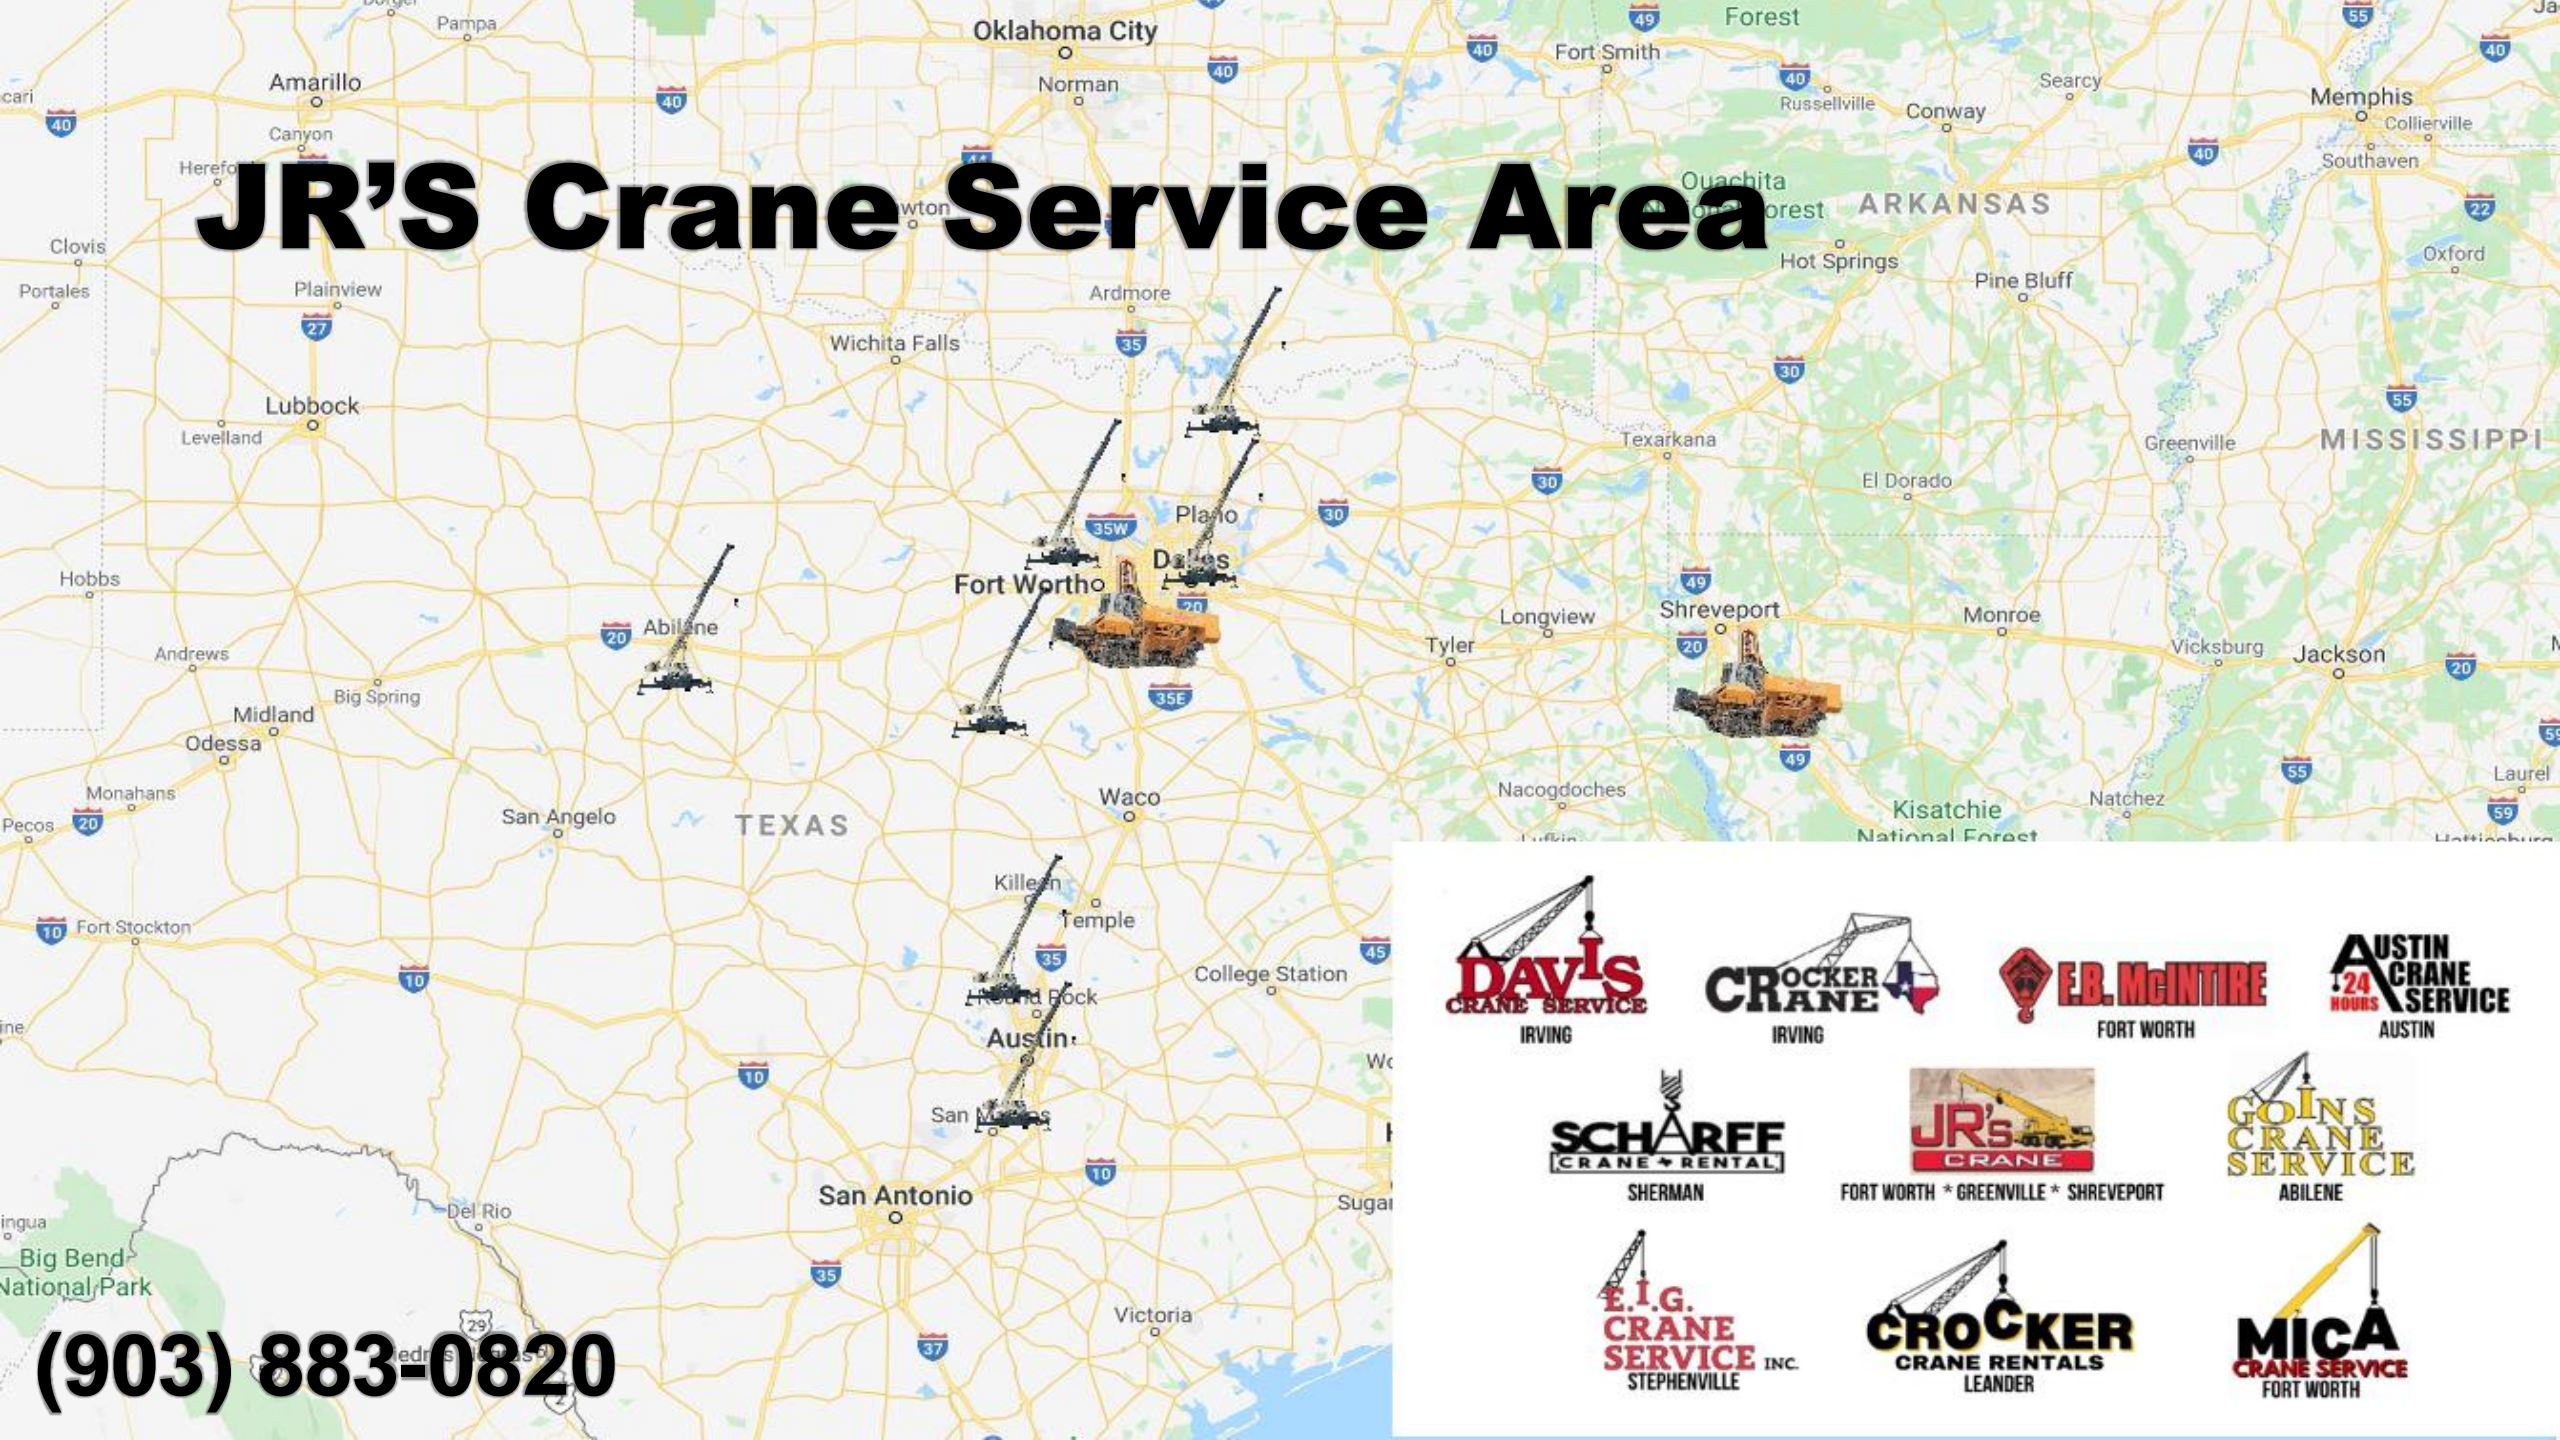

JR'S Crane Service Area

(903) 883-0820