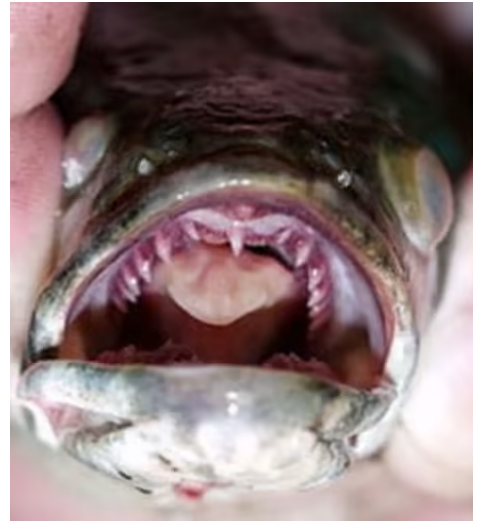

INVASIVE SPECIES

Northern Snakehead

IDENTIFICATION

Long cylindrical body with light brown coloring with dark brown splotches along the sides and back. Snake-like in appearance. Can grow up to 3 feet in length

FEATURES

Sharp teeth and ravenous appetite

Breathe out of water for 4 days

Able to walk using rigid pectoral fins

HABITAT

Lives in streams, rivers, wetlands and ponds. The Northern Snakehead prefers slow moving and stagnant waters. Can survive in water with low oxygen levels.