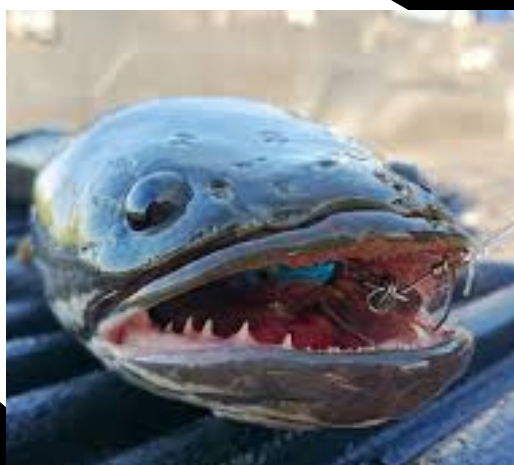

INVASIVE SPECIES

Northern Snakehead

IDENTIFICATION

Long cylindrical body with light brown coloring with dark brown splotches along the sides and back. Snake-like in appearance. Can grow up to 3 feet in length

FEATURES

Sharp teeth and ravenous appetite

Breathe out of water for 4 days

Able to walk using rigid pectoral fins

HABITAT

Lives in streams, rivers, wetlands and ponds. The Northern Snakehead prefers slow moving and stagnant waters. Can survive in water with low oxygen levels.