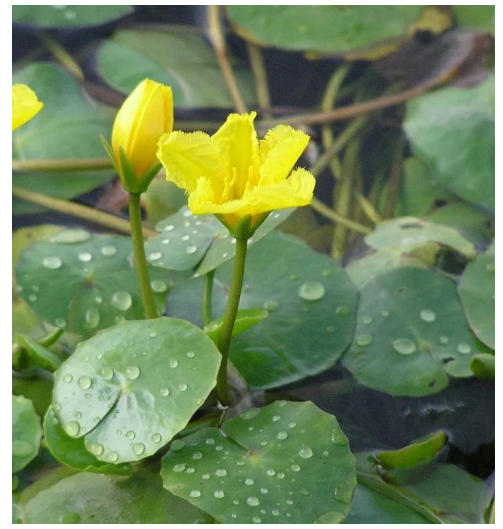

INVASIVE

SPECIES

Yellow Floating Heart

IDENTIFICATION

Floating Yellow Heart is an invasive aquatic plant. Its leaves are circular or heart shaped and the flowers are bright yellow with 5 petals and is located above the water's surface.

FEATURES

Creates dense mats

Decreases oxygen levels

Increases mosquito breeding

HABITAT

Yellow Floating Heart is found in slow-moving streams and rivers, lakes and ponds. It is a rooted perennial with floating leaves. It overshadows native aquatic plants and obstructs boating activity, swimming and fishing.