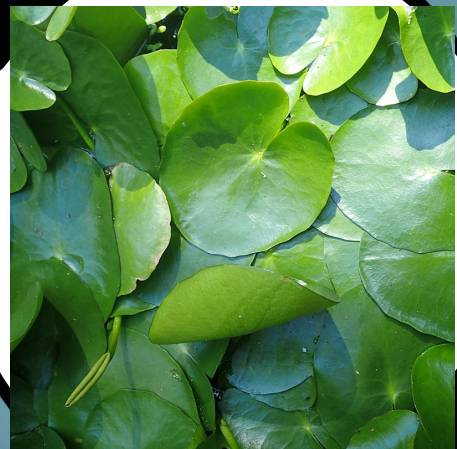

INVASIVE

SPECIES

Yellow Floating Heart

IDENTIFICATION

Floating Yellow Heart is an invasive aquatic plant. Its leaves are circular or heart shaped and the flowers are bright yellow with 5 petals and is located above the water's surface.

FEATURES

Creates dense mats

Decreases oxygen levels

Increases mosquito breeding

HABITAT

Yellow Floating Heart is found in slow-moving streams and rivers, lakes and ponds. It is a rooted perennial with floating leaves. It overshadows native aquatic plants and obstructs boating activity, swimming and fishing.