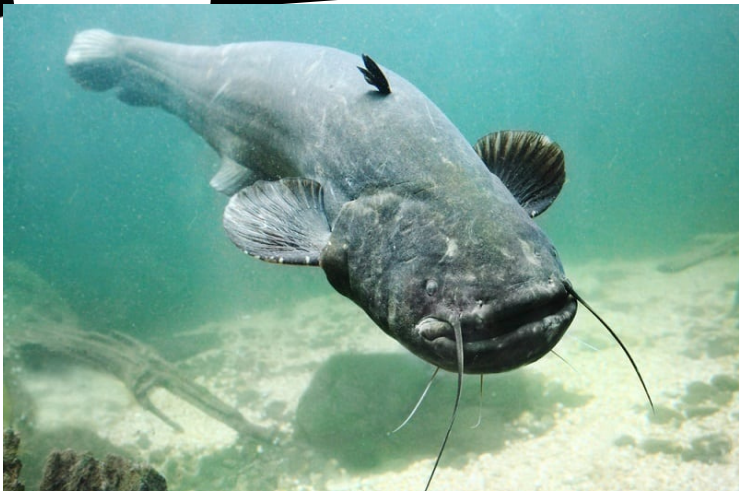

INVASIVE SPECIES

Wels Catfish

IDENTIFICATION

The Wels Catfish is a scale-less fish with an elongated body. It can grow up to 13 feet and can live up to 80 years. It has a darker brown back and sides with an almost white belly.

FEATURES

Nocturnal

Very large mouth

Can reach up to 880 pounds

HABITAT

Lives in large, warm, well-vegetated lakes and deep slow-moving rivers with holes and sunken trees where they can hide.

REPORT

Report sightings to:
Iron Baraga Conservation District (906) 875-3765 or any local conservation district or to the Miswest Invasive Species Information Network (MISIN)