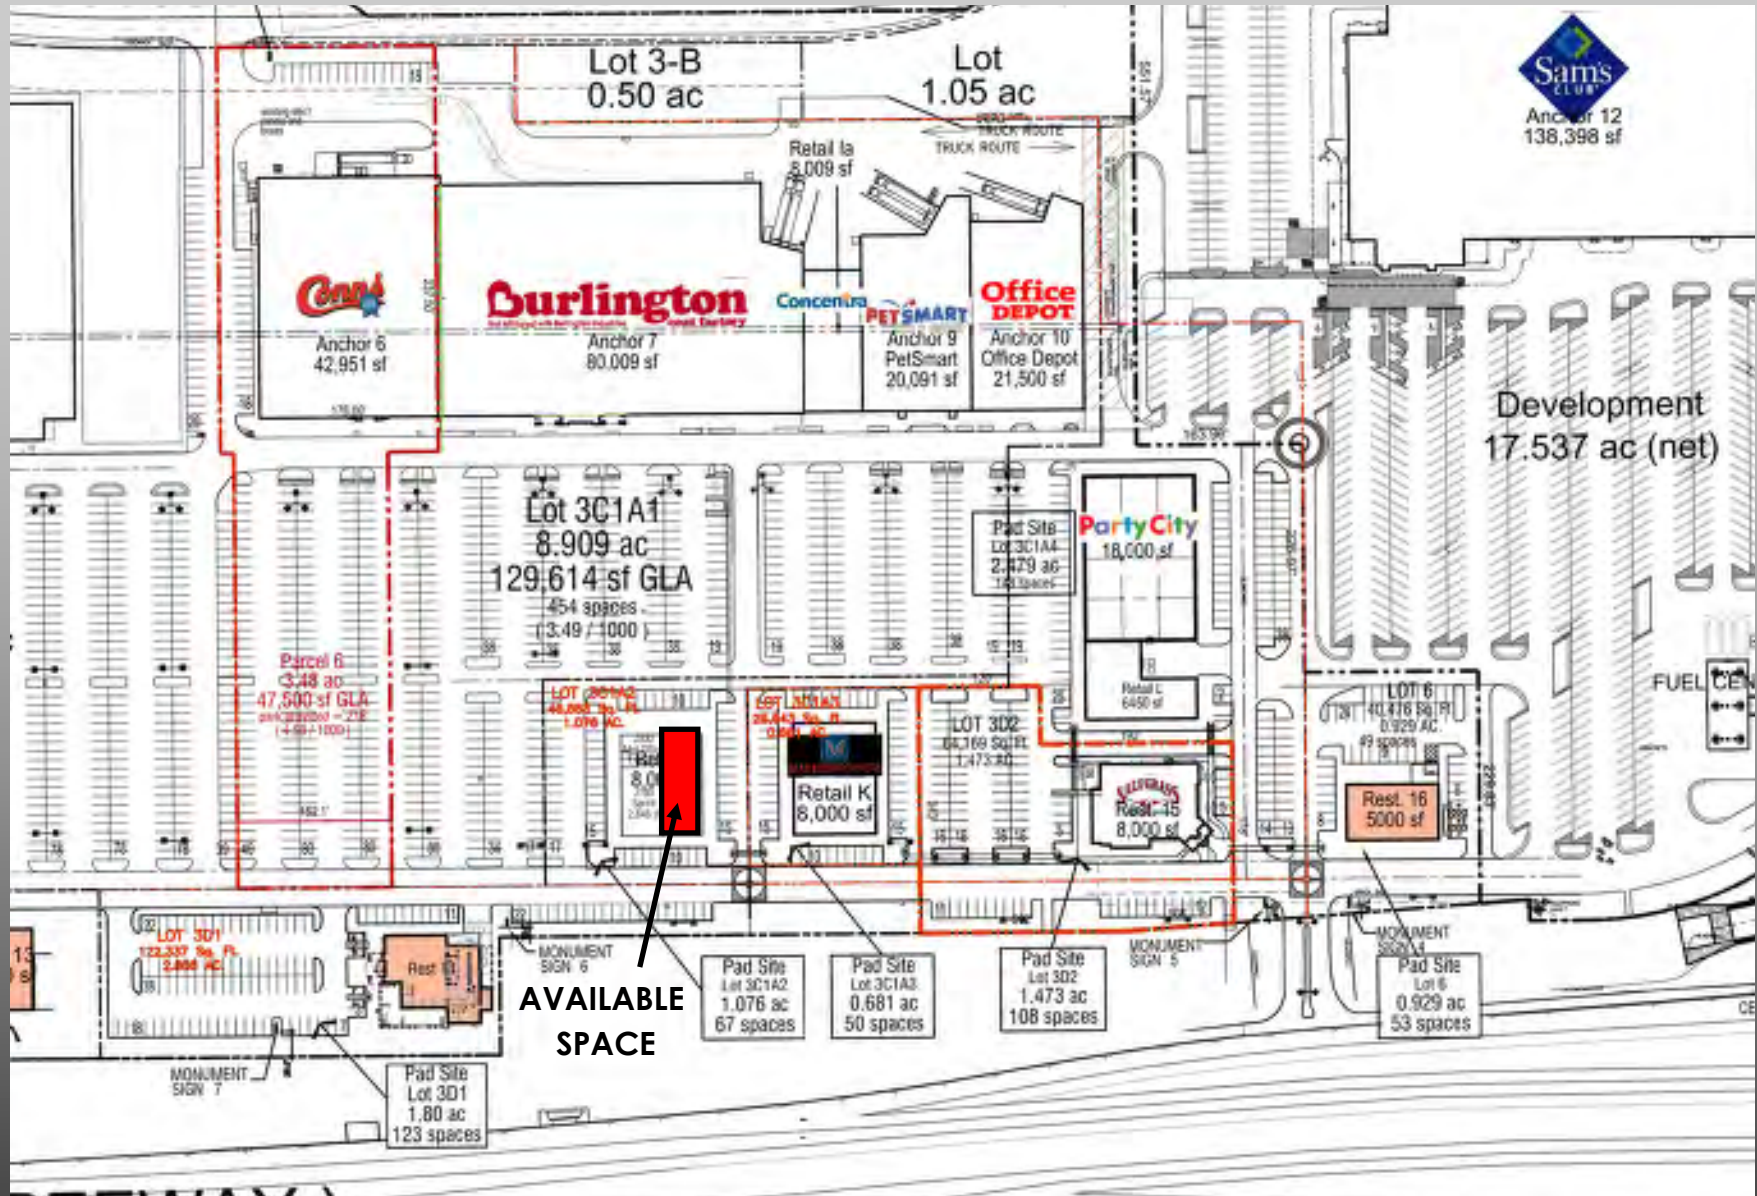

**West Texas'
Shopping, Dining and Entertainment
Destination**

**Marsha Sharp Freeway at Milwaukee
Lubbock, TX**

**PRIME SPACE
NOW AVAILABLE !**

Former Growler USA Restaurant and Bar
3,900 Sq Ft.

Canyon West—The Premiere Shopping Destination in West Texas

A regional shopping center with almost a million square feet of shopping, dining, entertainment & hospitality. Home to some of the top performers in their respective companies. Located at the center of the region's fastest growing corridor.

Includes furniture, fixtures, and equipment

ELEVATIONS NEED TO
BE UPDATED
UTILITY ROOM WAS
MOVED

UPDATE THE
ELEVATIONS ONCE
THE TENANTS LOCATE
THEIR DOORS

ELEVATIONS NEED TO
BE UPDATED
COL LINE B WAS
MOVED