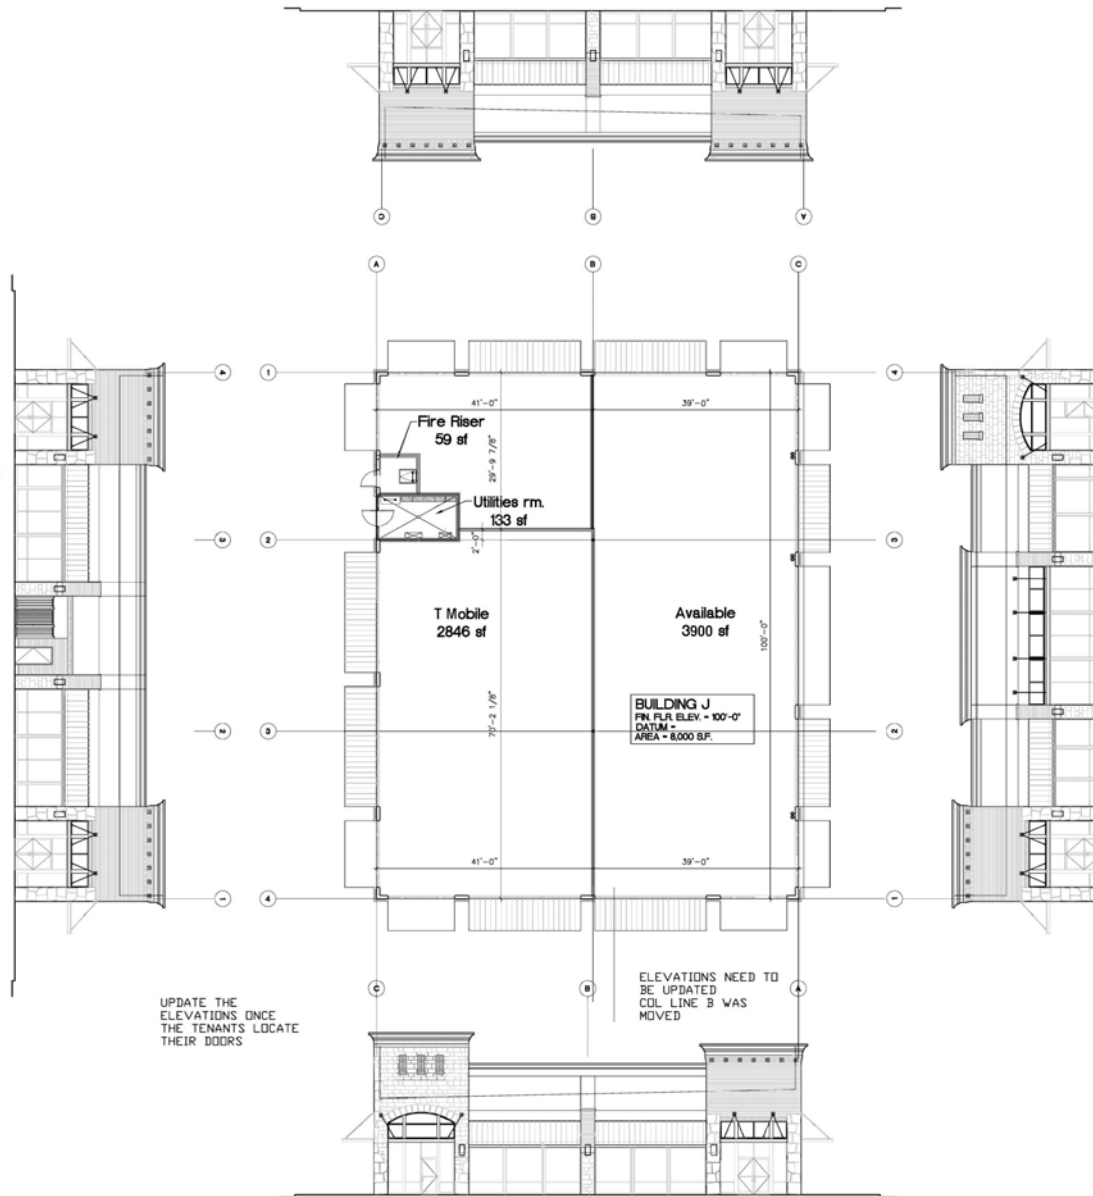

**West Texas'
Shopping, Dining and Entertainment
Destination**

**Marsha Sharp Freeway at Milwaukee
Lubbock, TX**

**PRIME SPACE
NOW AVAILABLE !**

Former Growler USA Restaurant and Bar
3,900 Sq Ft.

Canyon West—The Premiere Shopping Destination in West Texas

Includes furniture, fixtures, and equipment

ELEVATIONS NEED TO
BE UPDATED
UTILITY ROOM WAS
MOVED

UPDATE THE
ELEVATIONS ONCE
THE TENANTS LOCATE
THEIR DOORS

ELEVATIONS NEED TO
BE UPDATED
COL LINE B WAS
MOVED