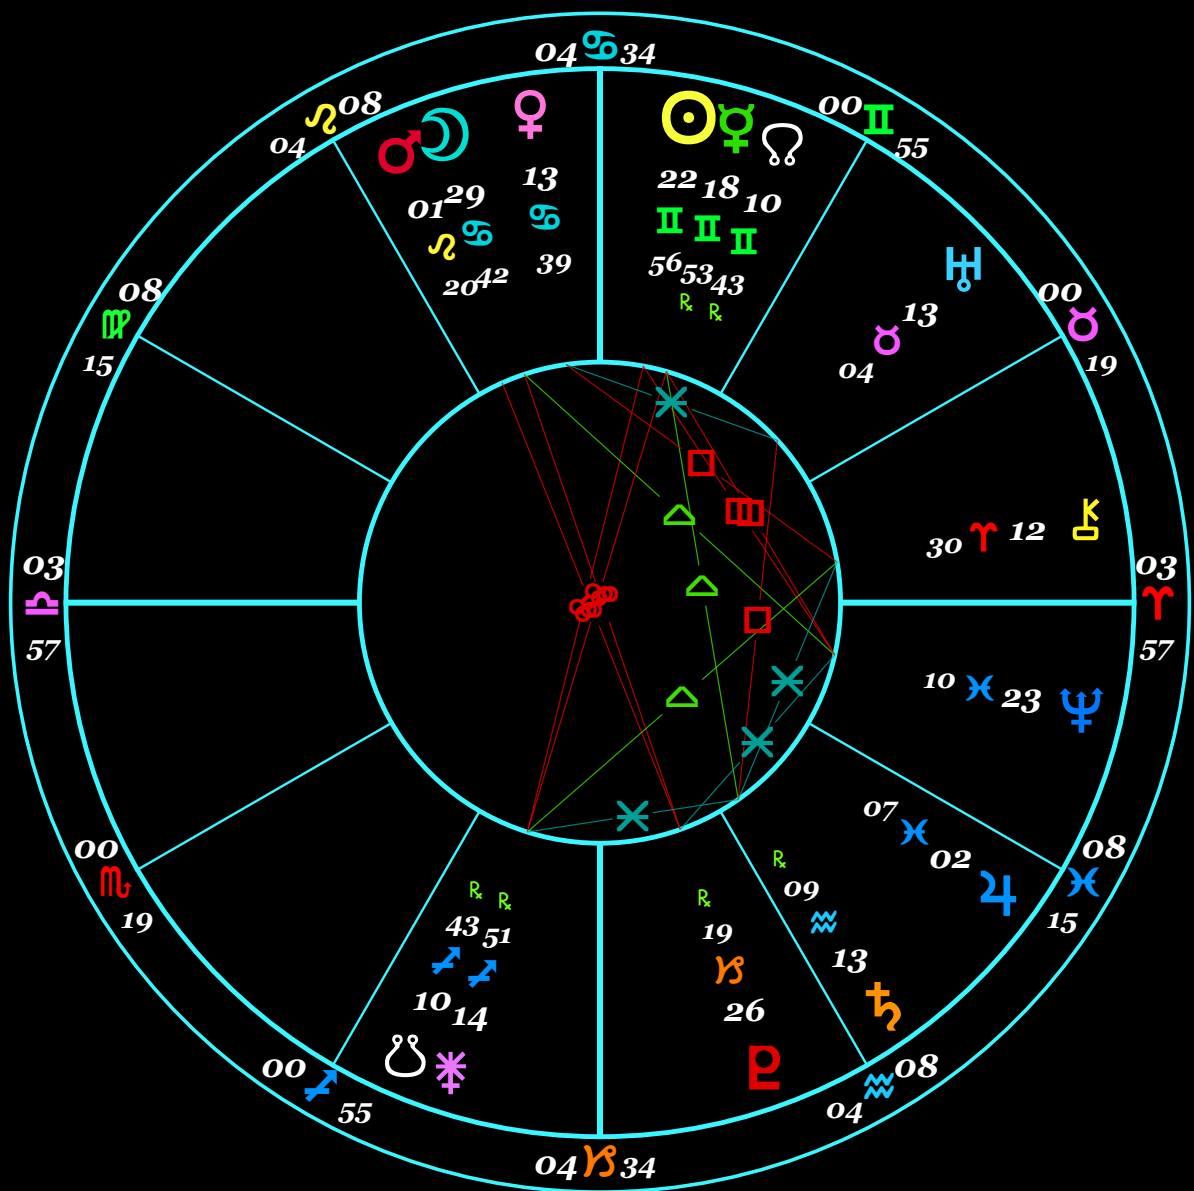

-  Sun
-  Moon
-  Mercury
-  Venus
-  Mars
-  Jupiter
-  Saturn
-  Uranus
-  Neptune
-  Pluto
-  North Node
-  South Node
-  Chiron
-  Pallas
-  Juno
-  Ceres
-  Vesta
-  Ascendant
-  Midheaven
-  Part of Fortune
-  Earth

DONALD TRUMP

Solar Return

June 13, 2021

1:46:54 PM EDT

New York, New York

40N43 / 74W00

June 13, 2021

5:46:54 PM GMT

Tropical Placidus True Node

Planets by Sign

- | | |
|---------|------------|
| 1 Fire | 3 Cardinal |
| 2 Earth | 3 Fixed |
| 3 Air | 4 Mutable |
| 4 Water | |

Planets by House

- | | |
|-----------------|--------------|
| 4 Life | 4 Angular |
| 4 Substance | 3 Succeedent |
| 0 Relationships | 3 Cadent |
| 2 Endings | |

House Cusps

- | | |
|--------------|-------------|
| 10th 04 ♄ 34 | 1st 03 ♎ 57 |
| 11th 08 ♌ 04 | 2nd 00 ♍ 19 |
| 12th 08 ♋ 15 | 3rd 00 ♊ 55 |

- | | | |
|---|--|---|
|  Aries |  Taurus |  Gemini |
|  Cancer |  Leo |  Virgo |
|  Libra |  Scorpio |  Sagittarius |
|  Capricorn |  Aquarius |  Pisces |