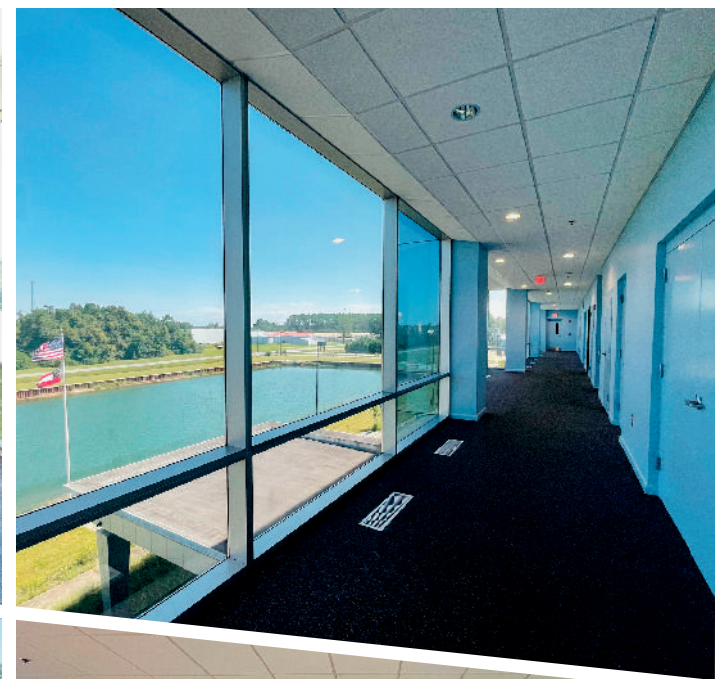

26,502 sq.ft.

OFFICE AREA