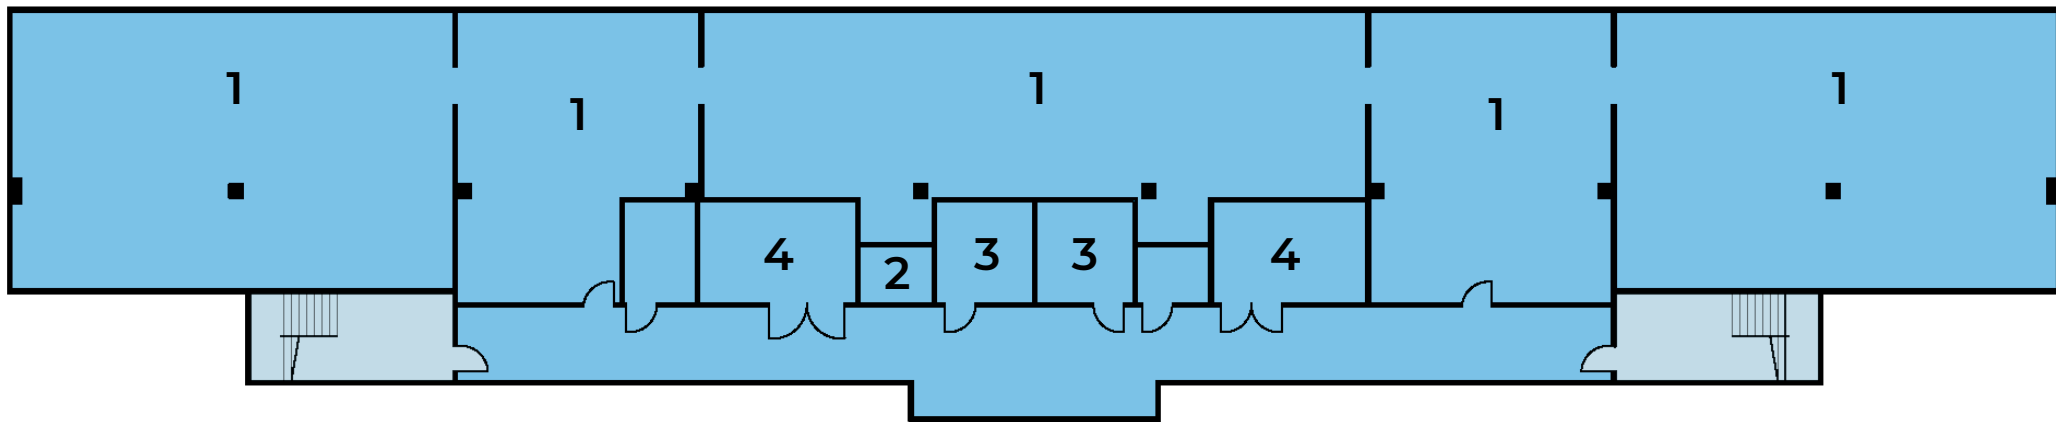

GROUND FLOOR

8,834 sq.ft.

1 DIXIE DRIVE
BAXLEY, GA

Legend

- 1. Reception Area
- 2. Elevator
- 3. Garage
- 4. Restroom
- 5. Mechanical Room

8,834 sq.ft.

GROUND FLOOR
AREA

FLOOR 2, 3, 4

8,834 sq.ft. each
26,502 sq.ft. total

1 DIXIE DRIVE
BAXLEY, GA

Legend

- 1. Office Space
- 2. Elevator
- 3. Restroom
- 4. Mechanical Room

26,502 sq.ft.

OFFICE AREA

FLOOR 5

5,796 sq.ft.