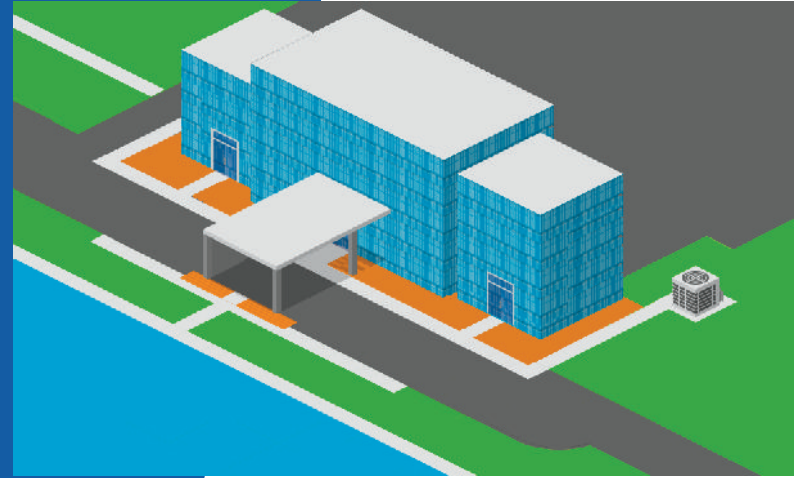

GROUND FLOOR

8,834 sq.ft.

1 DIXIE DRIVE
BAXLEY, GA

Legend

1. Reception Area
2. Elevator
3. Garage
4. Restroom
5. Mechanical Room