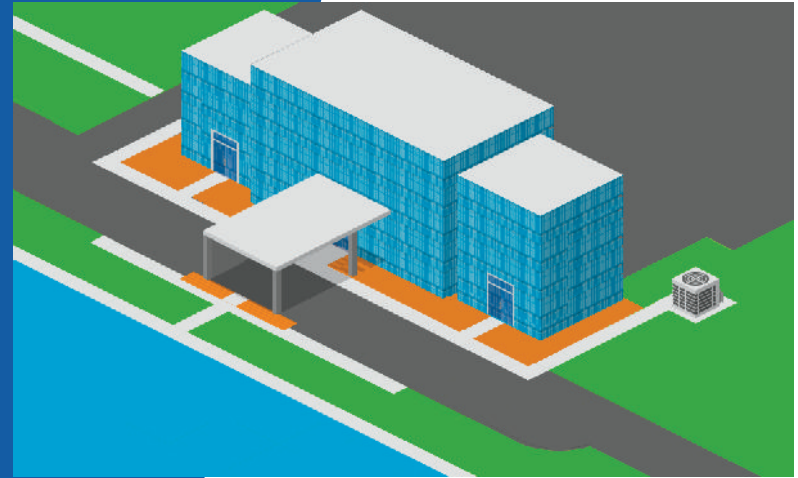

FLOOR 5

5,796 sq.ft.

1 DIXIE DRIVE
BAXLEY, GA

Legend

1. Break Room (with Kitchen)
2. Elevator
3. Roof Access
4. Lounge Area
5. Open Balcony