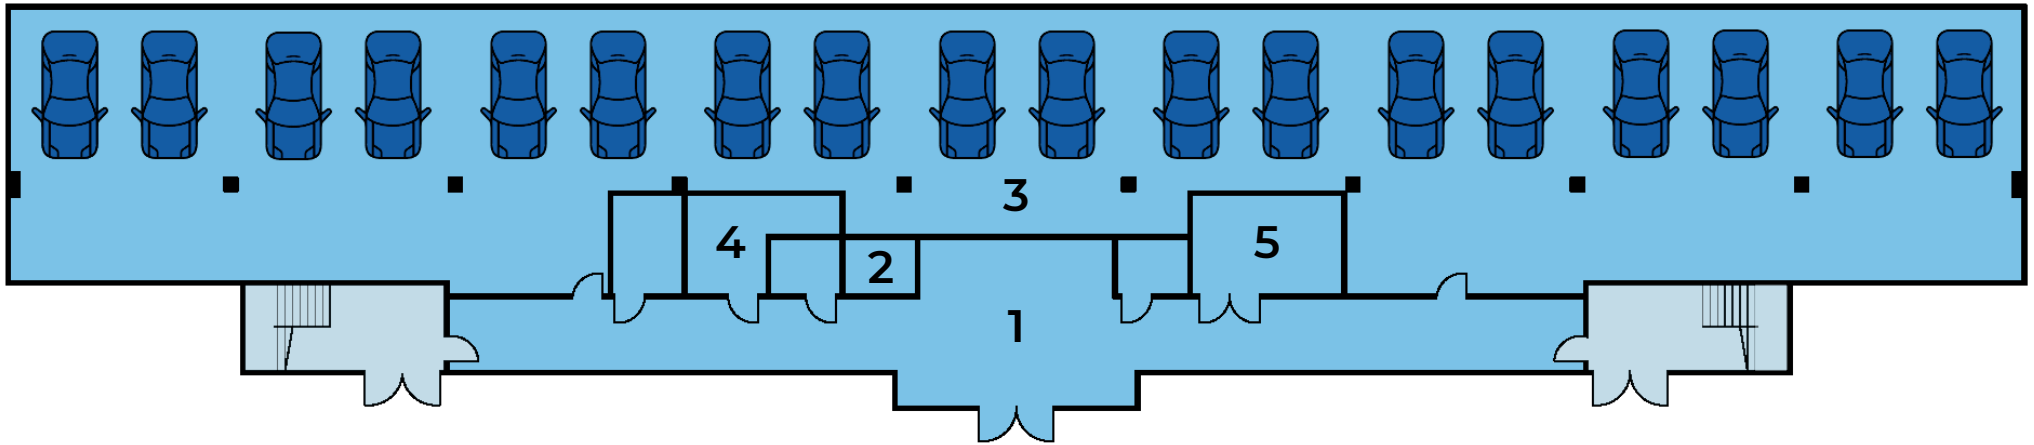

GROUND FLOOR

8,834 sq.ft.

1 DIXIE DRIVE
BAXLEY, GA

Legend

- 1. Reception Area
- 2. Elevator
- 3. Garage
- 4. Restroom
- 5. Mechanical Room

8,834 sq.ft.

GROUND FLOOR
AREA

FLOOR 2, 3, 4

8,834 sq.ft. each
26,502 sq.ft. total

1 DIXIE DRIVE
BAXLEY, GA

Legend

- 1. Office Space
- 2. Elevator
- 3. Restroom
- 4. Mechanical Room

26,502 sq.ft.

OFFICE AREA

FLOOR 5

5,796 sq.ft.