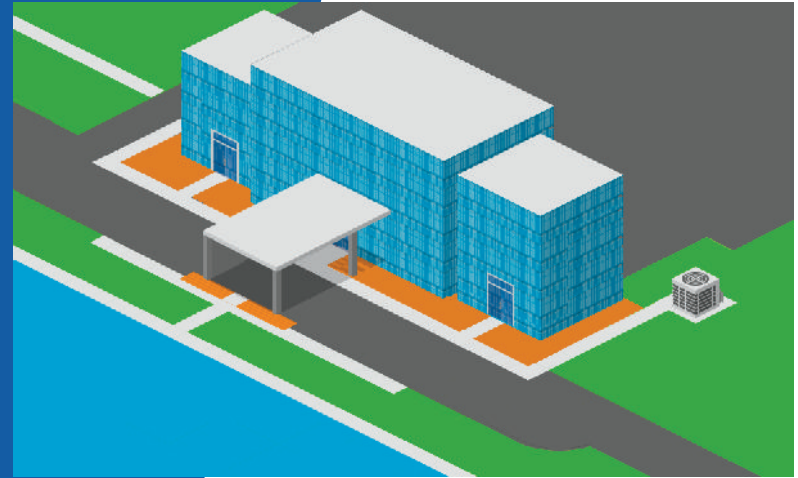

FLOOR 2, 3, 4

8,834 sq.ft. each
26,502 sq.ft. total

1 DIXIE DRIVE
BAXLEY, GA

Legend

1. Office Space
2. Elevator
3. Restroom
4. Mechanical Room