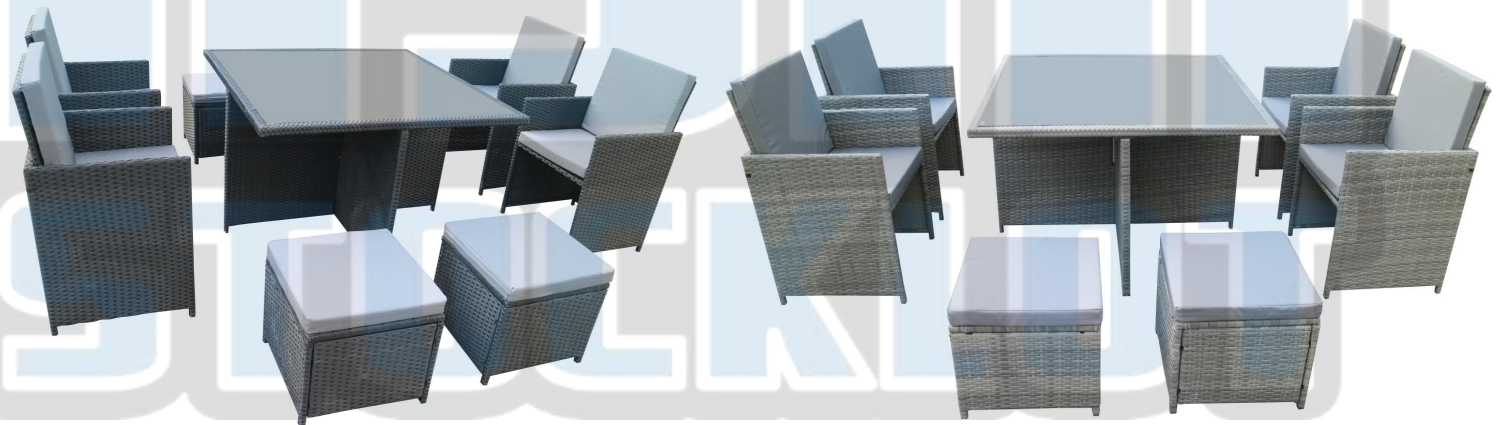

ASIA STOCKLOT

504 Venture Capital Building, GongYe Nan Road
Dongguan City, Guangdong, PRC
Tel: +86 (769)-89939721
Email: info@asiastocklot.com

Cannes 9PC Outdoor Set

This outdoor wicker bar set has a durable and weather-resistant PE rattan surface that is also aesthetically pleasing, 5mm tempered glass dining table, built from a powder-coated metal frame, and covered with 4cm high-density foam cushions. 180gms polyester.

Size: Chair: W53*D56*H89cm , Table: W110*D110*H74cm
OT: W45*D45*H34cm

Colors: Black + grey :11 Grey + Grey:107 brown+grey:35

Packing: 1 Set/3Cartons [A: 111.5*4.5*111.5cm
B: 111*28*67cm C: 91*49.5*52cm]

Total Quantity: 153Sets

Total Volume: 1X 40 Containers [120sets/HQ]

FOB Port: Ningbo

Original Market: USA

Price:

$ 119