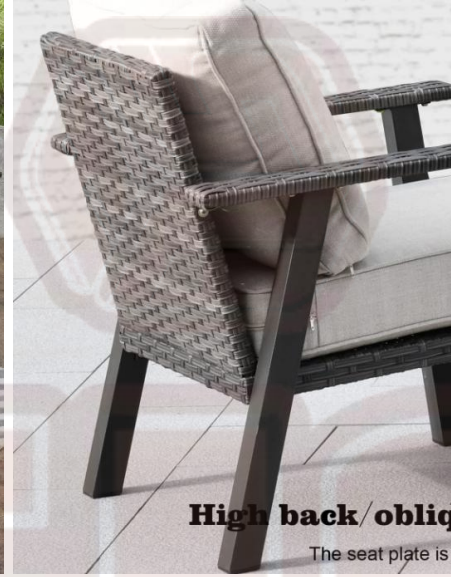

Total Volume: 21.29 CBM

FOB Port: Shenzhen

Original Market: USA

High back/oblique

The seat plate is 1

Sturdy frame <<< Thickened steel pipe
Anti-Scald <<< PE wicker wraps iron frame
due to sun exposure

Price: