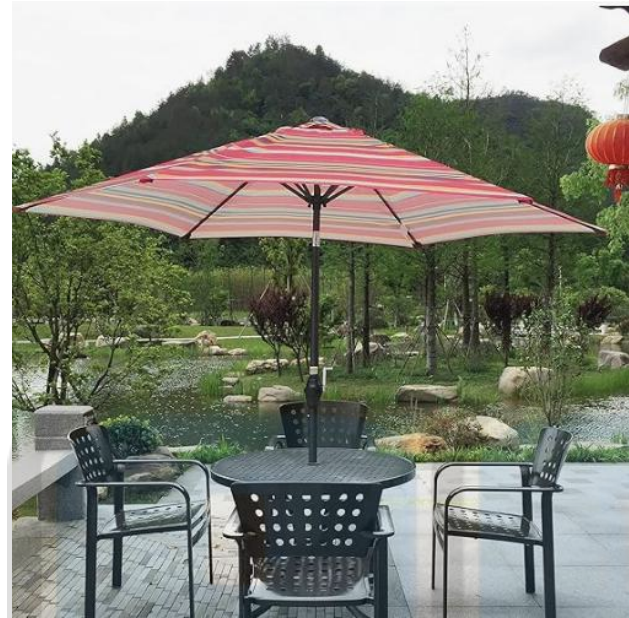

ASIA STOCKLOT

504 Venture Capital Building, GongYe Nan Road
Dongguan City, Guangdong, PRC
Tel: +86 (769)-89939721
Email: info@asiastocklot.com

9FT Cantilever Umbrella

The Umbrella Is Made Of Heavy Duty Anti-UV 160g Polyester Fabric, Built With Powder Coated Steel Stand Pole Against Rust: 38*0.8mm, **6 Steel Ribs**: 10x18x0.5mm, The Canopy Features 9 feet Span For Enough Covering Space **【Note: Only A Cross Base Included, No Counterweight Base.】**

Size: 2.7M

Colors: Red Streak

Packing: 1 Piece/ 1 Box[140*13.5*13.5cm]

G.W/N.W: 4.8/4.2kgs

Total Quantity: 300 Pieces

Total Volume: 7.65CBM

FOB Port: Ningbo

Original Market: UAE

Price:

$ 999

S6