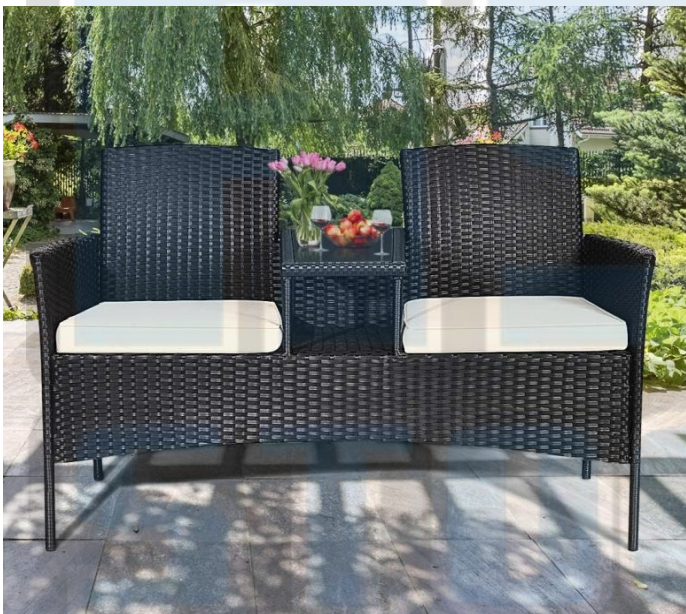

ASIA STOCKLOT

504 Venture Capital Building, GongYe Nan Road
Dongguan City, Guangdong, PRC
Tel: +86 (769)-89939721
Email: info@asiastocklot.com

Edna Patio Set

This outdoor loveseat coming with two super comfortable seat cushions. The cushions 5cm high are filled with a high-density sponge and covered in premium 180gsm polyester fabric, it come with a chat table between two seats, this set provides ample space for books, cups, and other essentials without taking up valuable floor space. The 5mm tempered glass table top.

Size: 134*63*87cm

Colors: Black+Beige 634 Brown+Beige 500 Brown+Red 100 Grey+Red 125

Packing: 1Set/Carton [126*18.5*56cmcm]

Total Quantity: 1,359 Sets

Total Volume: >2X40HQ Containers [616 Sets/40HQ]

FOB Port: Shenzhen

Original Market: USA

Price:

$ 3299