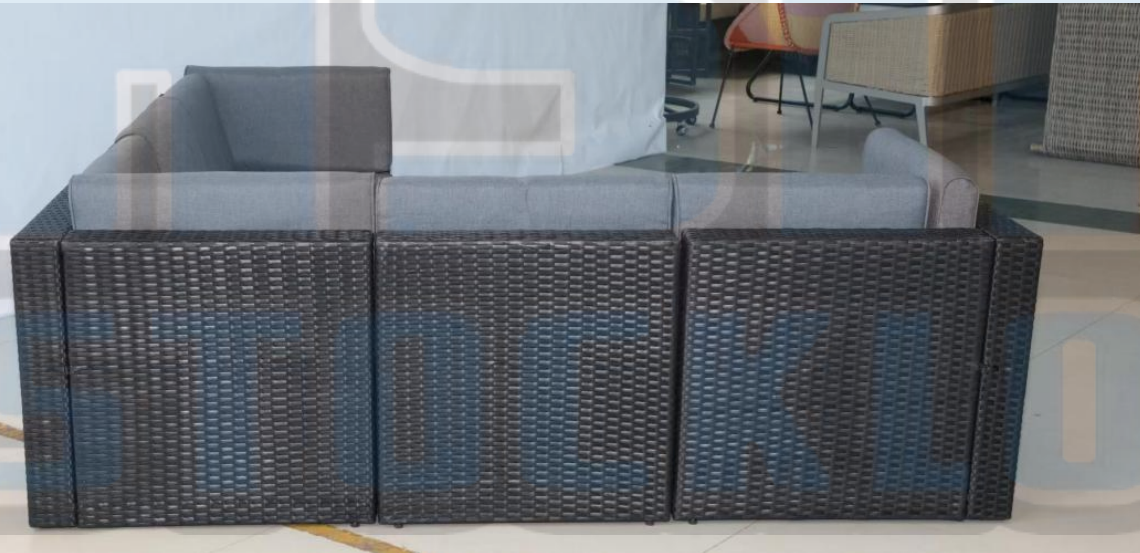

504 Venture Capital Building, GongYe Nan Road
Dongguan City, Guangdong, PRC
Tel: +86 (769)-89939721
Email: info@asiastocklot.com

Avoca 6-Piece Patio Set

This 6 piece patio conversation set Made from Powder coated rust free Galvanized steel frame, All-weather hand woven rattan and eco-friendly.It consists of three modular sofas and a table, which you can arrange in any way you want, together or split into three parts. Tables can be set for books, coffee and afternoon refreshments.glass coffee table,5mm transparent tempered glass,8cm high new foam seat cushion with 180gsm polyester cover cushion.