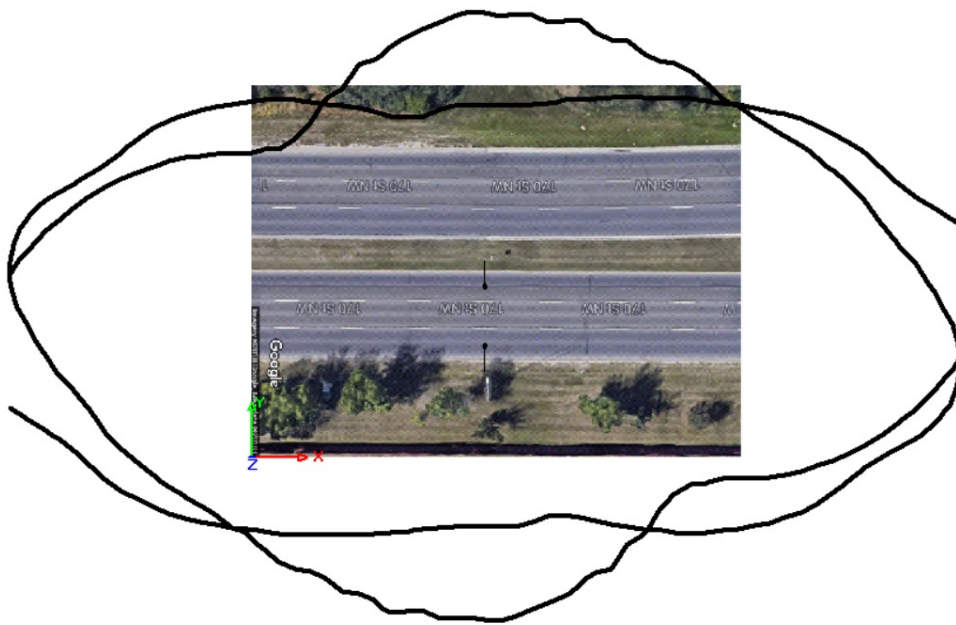

Light distribution without shield

Light distribution with shield

4 lanes, residential area, one sided lamp & pole of 32 feet (L180WT9G0)

Light distribution without shield

Light distribution with shield

4 lanes, non-residential area, one sided lamp & pole of 50 feet (L180WT10G0)

Light distribution without shield

Light distribution with shield

2 lanes, opposite sided lamp & pole of 26 feet (L180WT16G0)

Light distribution without shield

Light distribution with shield

3 lanes, residential area, opposite sided lamp & pole of 30 feet (L180WT17G0)

Light distribution without shield

Light distribution with shield

3 lanes, non-residential area, opposite sided lamp & pole of 36 feet (L180WT18G0)

Light distribution without shield

Light distribution with shield