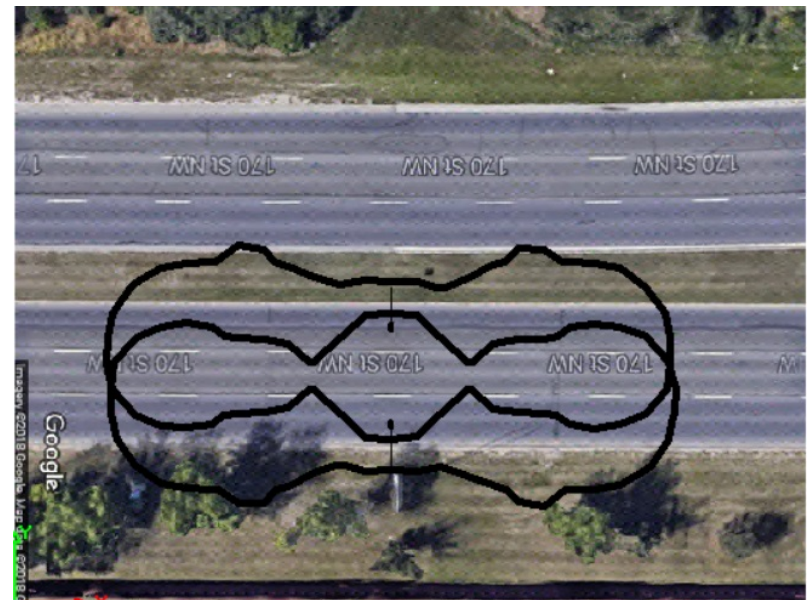

Light distribution without shield

Light distribution with shield

4 lanes, residential area, one sided lamp pole of 32 feet (S60WT4G0)

Light distribution without shield

Light distribution with shield

4 lanes, non-residential area, one sided lamp pole of 50 feet (S60WT5G0)

Light distribution without shield

Light distribution with shield

2 lanes, opposite sided lamp pole of 26 feet (S60WT11G0)

Light distribution without shield

Light distribution with shield

3 lanes, residential area, opposite sided lamp pole of 30 feet (S60WT12G0)

Light distribution without shield

Light distribution with shield

3 lanes, non-residential area, opposite sided lamp pole of 36 feet (S60WT13G0)

Light distribution without shield

Light distribution with shield

4 lanes, residential area, opposite sided lam
pole of 32 feet (S60WT14G0)

Light distribution without shield

Light distribution with shield

4 lanes, non-residential area, opposite sided lamp pole of 50 feet (S60WT15G0)