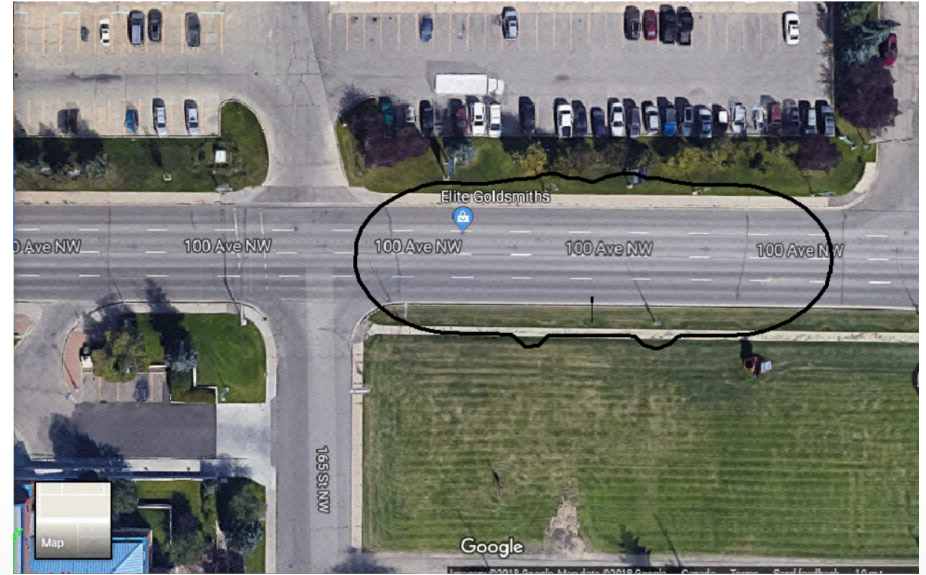

3 lanes, residential area, one sided lamp pole of 30 feet (S60WT2G0)

Light distribution without shield

Light distribution with shield

3 lanes, non-residential area, one sided lamp pole of 36 feet (S60WT3G0)

Light distribution without shield

Light distribution with shield

4 lanes, residential area, one sided lamp pole of 32 feet (S60WT4G0)

Light distribution without shield

Light distribution with shield

4 lanes, non-residential area, one sided lamp pole of 50 feet (S60WT5G0)

Light distribution without shield

Light distribution with shield

2 lanes, opposite sided lamp pole of 26 feet (S60WT11G0)

Light distribution without shield

Light distribution with shield

3 lanes, residential area, opposite sided lamp pole of 30 feet (S60WT12G0)

Light distribution without shield

Light distribution with shield

3 lanes, non-residential area, opposite sided lamp pole of 36 feet (S60WT13G0)

Light distribution without shield

Light distribution with shield