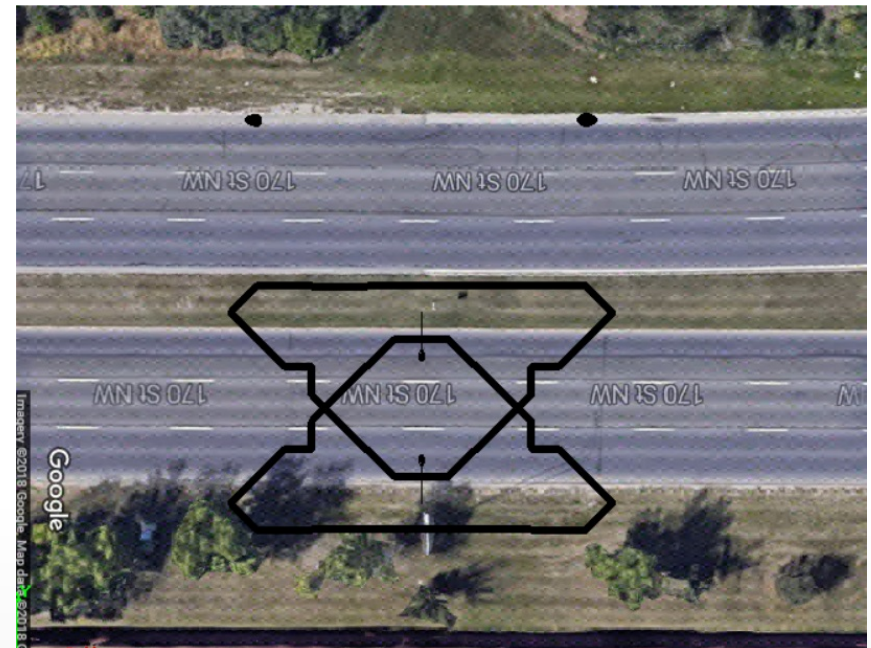

Light distribution without shield

Light distribution with shield

4 lanes, residential area, one sided lamp & pole of 32 feet (L180WT9G0)

Light distribution without shield

Light distribution with shield

4 lanes, non-residential area, one sided lamp & pole of 50 feet (L180WT10G0)

Light distribution without shield

Light distribution with shield

2 lanes, opposite sided lamp & pole of 26 feet (L180WT16G0)

Light distribution without shield

Light distribution with shield

3 lanes, residential area, opposite sided lamp & pole of 30 feet (L180WT17G0)

Light distribution without shield

Light distribution with shield

3 lanes, non-residential area, opposite sided lamp & pole of 36 feet (L180WT18G0)

Light distribution without shield

Light distribution with shield

4 lanes, residential area, opposite sided lamp & pole of 32 feet (L180WT19G0)

Light distribution without shield

Light distribution with shield

4 lanes, non-residential area, opposite sided lamp & pole of 50 feet (L180WT20G0)