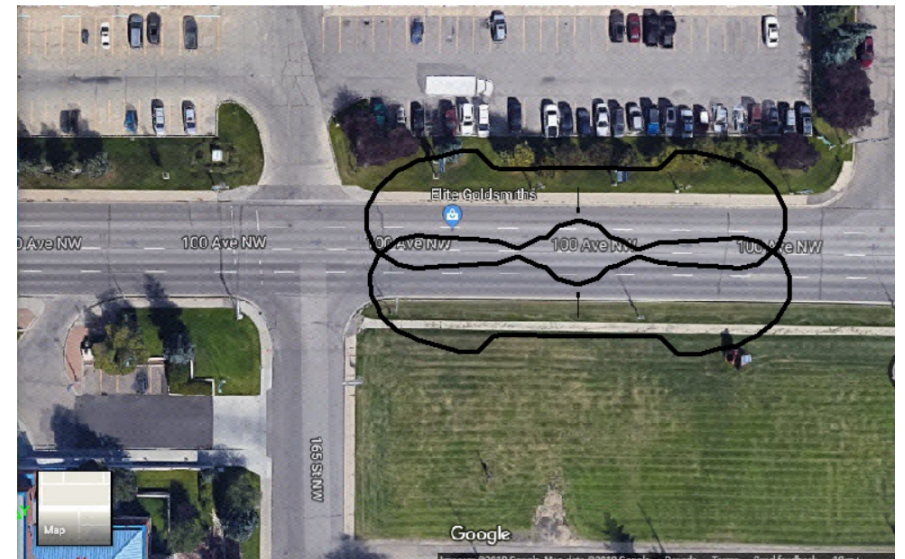

Light distribution with shield