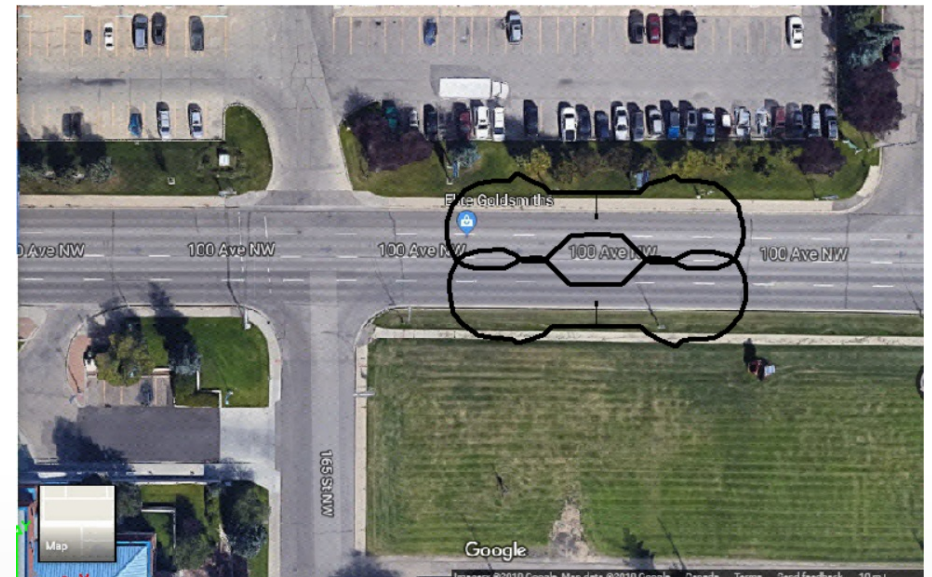

Light distribution without shield

Light distribution with shield

4 lanes, residential area, one sided lamp pole of 32 feet (S60WT4G0)

Light distribution without shield

Light distribution with shield

4 lanes, non-residential area, one sided lamp pole of 50 feet (S60WT5G0)

Light distribution without shield

Light distribution with shield

2 lanes, opposite sided lamp pole of 26 feet (S60WT11G0)

Light distribution without shield

Light distribution with shield

3 lanes, residential area, opposite sided lamp pole of 30 feet (S60WT12G0)

Light distribution without shield

Light distribution with shield

3 lanes, non-residential area, opposite sided lamp pole of 36 feet (S60WT13G0)

Light distribution without shield

Light distribution with shield

4 lanes, residential area, opposite sided lam
pole of 32 feet (S60WT14G0)

Light distribution without shield

Light distribution with shield

4 lanes, non-residential area, opposite sided lamp pole of 50 feet (S60WT15G0)