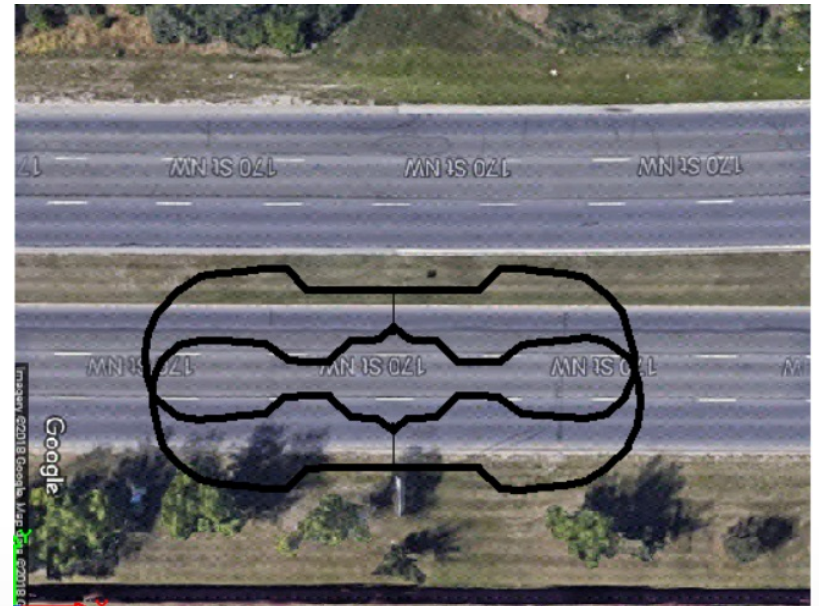

3 lanes, residential area, one sided lamp pole of 30 feet (S60WT2G0)

Light distribution without shield

Light distribution with shield

3 lanes, non-residential area, one sided lamp pole of 36 feet (S60WT3G0)

Light distribution without shield

Light distribution with shield

4 lanes, residential area, one sided lamp pole of 32 feet (S60WT4G0)

Light distribution without shield

Light distribution with shield

4 lanes, non-residential area, one sided lamp pole of 50 feet (S60WT5G0)

Light distribution without shield

Light distribution with shield

2 lanes, opposite sided lamp pole of 26 feet (S60WT11G0)

Light distribution without shield

Light distribution with shield

3 lanes, residential area, opposite sided lamp pole of 30 feet (S60WT12G0)

Light distribution without shield

Light distribution with shield

3 lanes, non-residential area, opposite sided lamp pole of 36 feet (S60WT13G0)

Light distribution without shield

Light distribution with shield