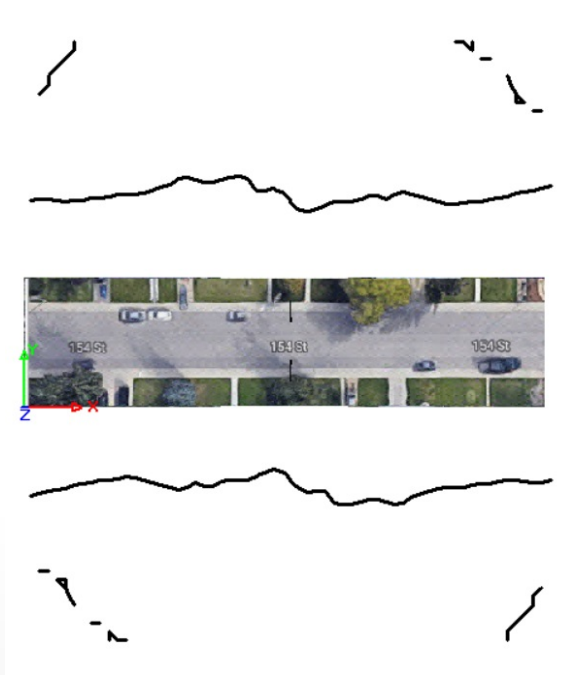

Light distribution without shield

Light distribution with shield

3 lanes, residential area, one sided lamp & pole of 30 feet (L180WT7G0)

Light distribution without shield

Light distribution with shield

3 lanes, non-residential area, one sided lamp & pole of 36 feet (L180WT8G0)

Light distribution without shield

Light distribution with shield

4 lanes, residential area, one sided lamp & pole of 32 feet (L180WT9G0)

Light distribution without shield

Light distribution with shield

4 lanes, non-residential area, one sided lamp & pole of 50 feet (L180WT10G0)

Light distribution without shield

Light distribution with shield

2 lanes, opposite sided lamp & pole of 26 feet (L180WT16G0)

Light distribution without shield

Light distribution with shield

3 lanes, residential area, opposite sided lamp & pole of 30 feet (L180WT17G0)

Light distribution without shield

Light distribution with shield

3 lanes, non-residential area, opposite sided lamp & pole of 36 feet (L180WT18G0)

Light distribution without shield

Light distribution with shield