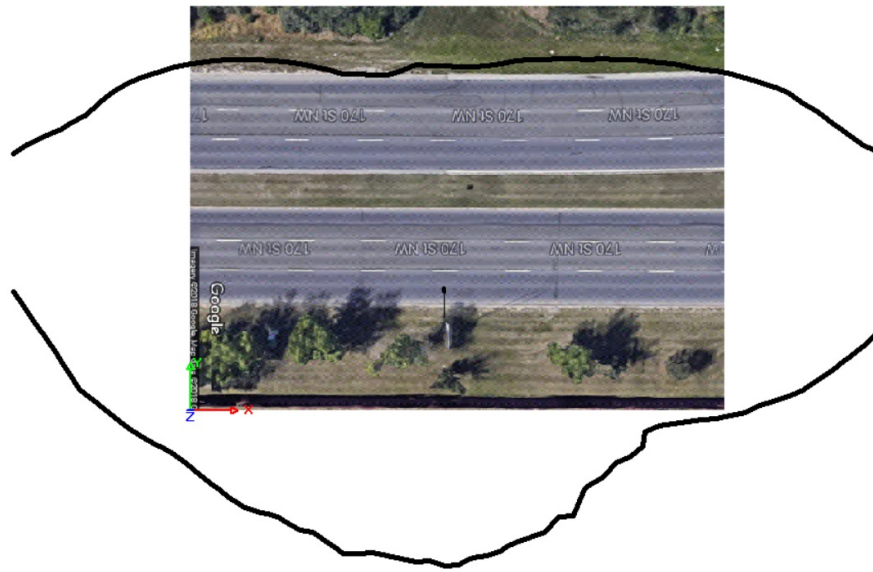

4 lanes, residential area, opposite sided lam
pole of 32 feet (S60WT14G0)

Light distribution without shield

Light distribution with shield

4 lanes, non-residential area, opposite sided lamp pole of 50 feet (S60WT15G0)

Light distribution without shield

Light distribution with shield

LUMICANA™ Dark Sky series

Large Chassis

180 watt COB

2200K Colour Temperature

FULL SHIELD

2 lanes, one sided lamp & pole of 26 feet (L180WT6G0)

Light distribution without shield

Light distribution with shield

3 lanes, residential area, one sided lamp & pole of 30 feet (L180WT7G0)

Light distribution without shield

Light distribution with shield

3 lanes, non-residential area, one sided lamp & pole of 36 feet (L180WT8G0)