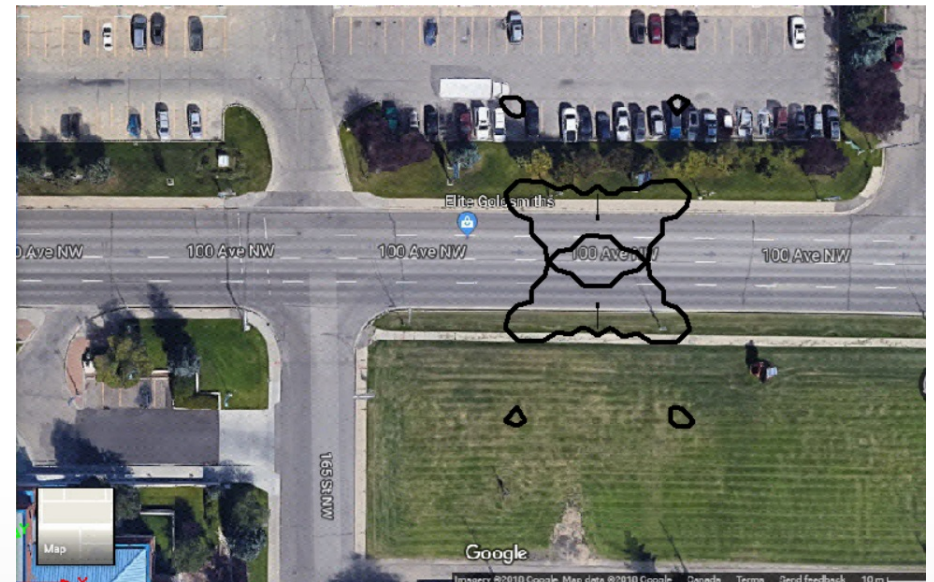

Light distribution without shield

Light distribution with shield

4 lanes, residential area, one sided lamp & pole of 32 feet (L180WT9G0)

Light distribution without shield

Light distribution with shield

4 lanes, non-residential area, one sided lamp & pole of 50 feet (L180WT10G0)

Light distribution without shield

Light distribution with shield

2 lanes, opposite sided lamp & pole of 26 feet (L180WT16G0)

Light distribution without shield

Light distribution with shield

3 lanes, residential area, opposite sided lamp & pole of 30 feet (L180WT17G0)

Light distribution without shield

Light distribution with shield

3 lanes, non-residential area, opposite sided lamp & pole of 36 feet (L180WT18G0)

Light distribution without shield

Light distribution with shield

4 lanes, residential area, opposite sided lamp & pole of 32 feet (L180WT19G0)

Light distribution without shield

Light distribution with shield

4 lanes, non-residential area, opposite sided lamp & pole of 50 feet (L180WT20G0)