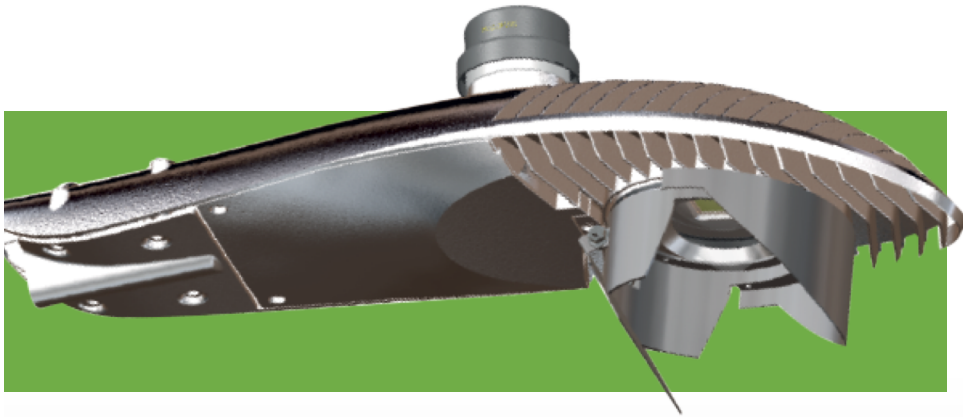

Effect of shields for different roadway scenarios

LUMICAN
LED by Innovation

SCENES

‘Scenes’ refer to different lighting scenarios. We modify the shape of the shield to accommodate the specific needs of the area, preventing light trespass and waste.

LUMICANA™ Dark Sky series Small Chassis

60 watt COB
2200K Colour Temperature
FULL SHIELD

2 lanes, one sided lamp pole of 26 feet (S60WT1G0)

Light distribution without shield

Light distribution with shield

3 lanes, residential area, one sided lamp pole of 30 feet (S60WT2G0)

Light distribution without shield

Light distribution with shield

3 lanes, non-residential area, one sided lamp pole of 36 feet (S60WT3G0)

Light distribution without shield

Light distribution with shield

4 lanes, residential area, one sided lamp pole of 32 feet (S60WT4G0)

Light distribution without shield

Light distribution with shield

4 lanes, non-residential area, one sided lamp pole of 50 feet (S60WT5G0)