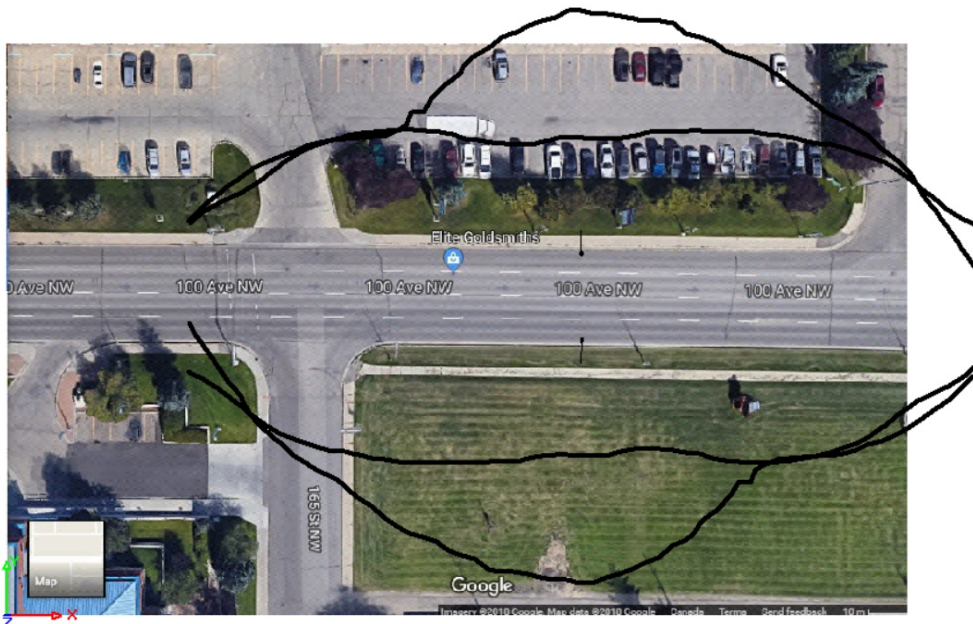

Light distribution without shield

Light distribution with shield

2 lanes, opposite sided lamp & pole of 26 feet (L180WT16G0)

Light distribution without shield

Light distribution with shield

3 lanes, residential area, opposite sided lamp & pole of 30 feet (L180WT17G0)

Light distribution without shield

Light distribution with shield

3 lanes, non-residential area, opposite sided lamp & pole of 36 feet (L180WT18G0)

Light distribution without shield

Light distribution with shield

4 lanes, residential area, opposite sided lamp & pole of 32 feet (L180WT19G0)

Light distribution without shield

Light distribution with shield

4 lanes, non-residential area, opposite sided lamp & pole of 50 feet (L180WT20G0)