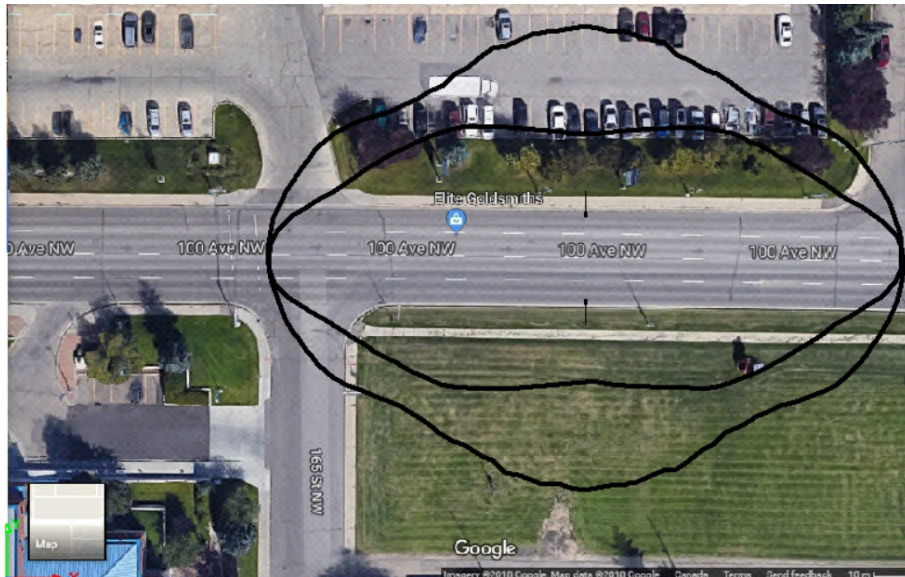

Light distribution without shield

Light distribution with shield

2 lanes, opposite sided lamp pole of 26 feet (S60WT11G0)

Light distribution without shield

Light distribution with shield

3 lanes, residential area, opposite sided lamp pole of 30 feet (S60WT12G0)

Light distribution without shield

Light distribution with shield

3 lanes, non-residential area, opposite sided lamp pole of 36 feet (S60WT13G0)

Light distribution without shield

Light distribution with shield

4 lanes, residential area, opposite sided lam
pole of 32 feet (S60WT14G0)

Light distribution without shield

Light distribution with shield

4 lanes, non-residential area, opposite sided lamp pole of 50 feet (S60WT15G0)