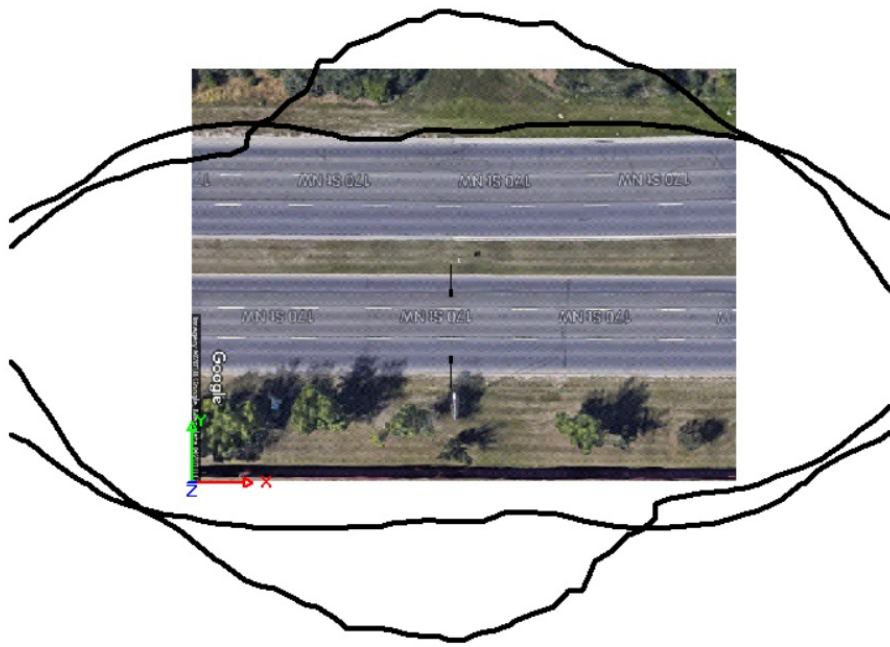

Light distribution without shield

Light distribution with shield

4 lanes, residential area, one sided lamp & pole of 32 feet (L180WT9G0)

Light distribution without shield

Light distribution with shield

4 lanes, non-residential area, one sided lamp & pole of 50 feet (L180WT10G0)

Light distribution without shield

Light distribution with shield

2 lanes, opposite sided lamp & pole of 26 feet (L180WT16G0)

Light distribution without shield

Light distribution with shield

3 lanes, residential area, opposite sided lamp & pole of 30 feet (L180WT17G0)

Light distribution without shield

Light distribution with shield

3 lanes, non-residential area, opposite sided lamp & pole of 36 feet (L180WT18G0)

Light distribution without shield

Light distribution with shield

4 lanes, residential area, opposite sided lamp & pole of 32 feet (L180WT19G0)

Light distribution without shield

Light distribution with shield

4 lanes, non-residential area, opposite sided lamp & pole of 50 feet (L180WT20G0)