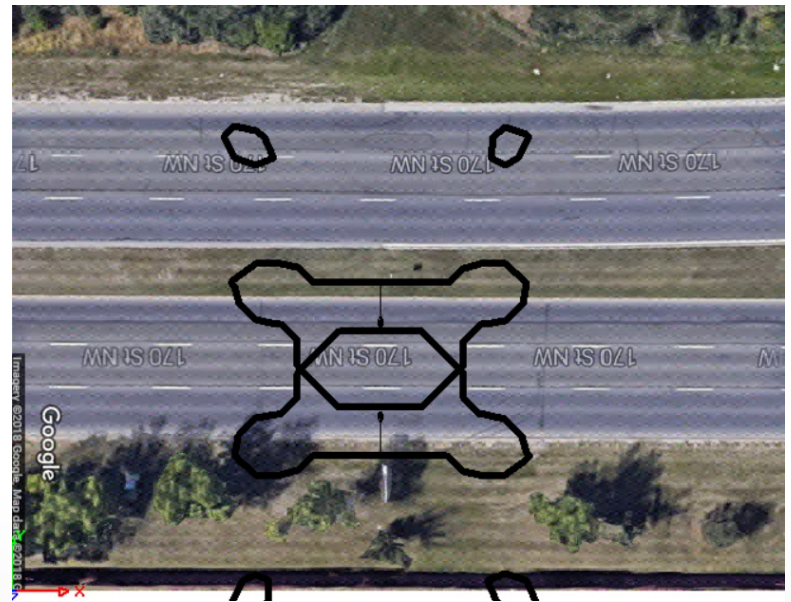

Light distribution without shield

Light distribution with shield

4 lanes, residential area, one sided lamp & pole of 32 feet (L180WT9G0)

Light distribution without shield

Light distribution with shield

4 lanes, non-residential area, one sided lamp & pole of 50 feet (L180WT10G0)

Light distribution without shield

Light distribution with shield

2 lanes, opposite sided lamp & pole of 26 feet (L180WT16G0)

Light distribution without shield

Light distribution with shield

3 lanes, residential area, opposite sided lamp & pole of 30 feet (L180WT17G0)

Light distribution without shield

Light distribution with shield

3 lanes, non-residential area, opposite sided lamp & pole of 36 feet (L180WT18G0)

Light distribution without shield

Light distribution with shield

4 lanes, residential area, opposite sided lamp & pole of 32 feet (L180WT19G0)

Light distribution without shield

Light distribution with shield

4 lanes, non-residential area, opposite sided lamp & pole of 50 feet (L180WT20G0)