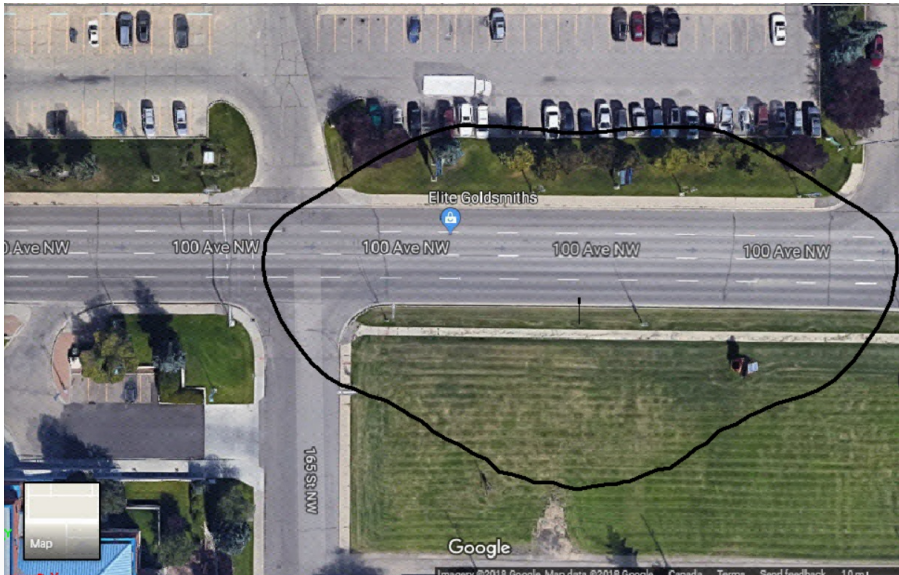

3 lanes, residential area, one sided lamp pole of 30 feet (S60WT2G0)

Light distribution without shield

Light distribution with shield

3 lanes, non-residential area, one sided lamp pole of 36 feet (S60WT3G0)

Light distribution without shield

Light distribution with shield

4 lanes, residential area, one sided lamp pole of 32 feet (S60WT4G0)

Light distribution without shield

Light distribution with shield

4 lanes, non-residential area, one sided lamp pole of 50 feet (S60WT5G0)

Light distribution without shield

Light distribution with shield

2 lanes, opposite sided lamp pole of 26 feet (S60WT11G0)

Light distribution without shield

Light distribution with shield

3 lanes, residential area, opposite sided lamp pole of 30 feet (S60WT12G0)