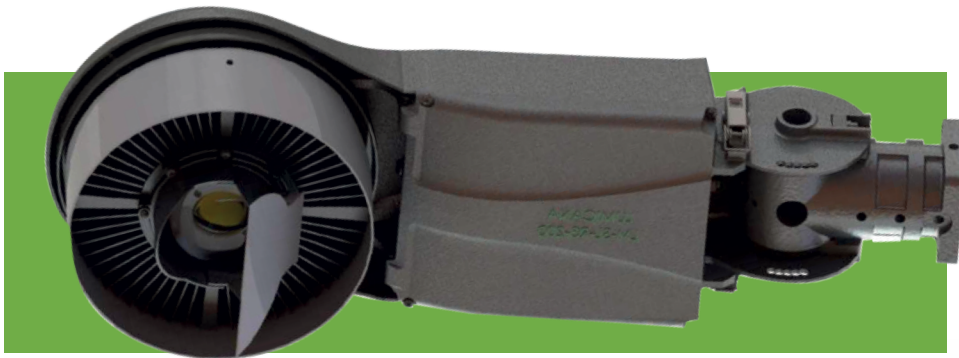

4 lanes, residential area, opposite sided lam
pole of 32 feet (S60WT14G0)

Light distribution without shield

Light distribution with shield

4 lanes, non-residential area, opposite sided lamp pole of 50 feet (S60WT15G0)

Light distribution without shield

Light distribution with shield

LUMICANA™ Dark Sky series

Large Chassis

180 watt COB

2200K Colour Temperature

FULL SHIELD

2 lanes, one sided lamp & pole of 26 feet (L180WT6G0)