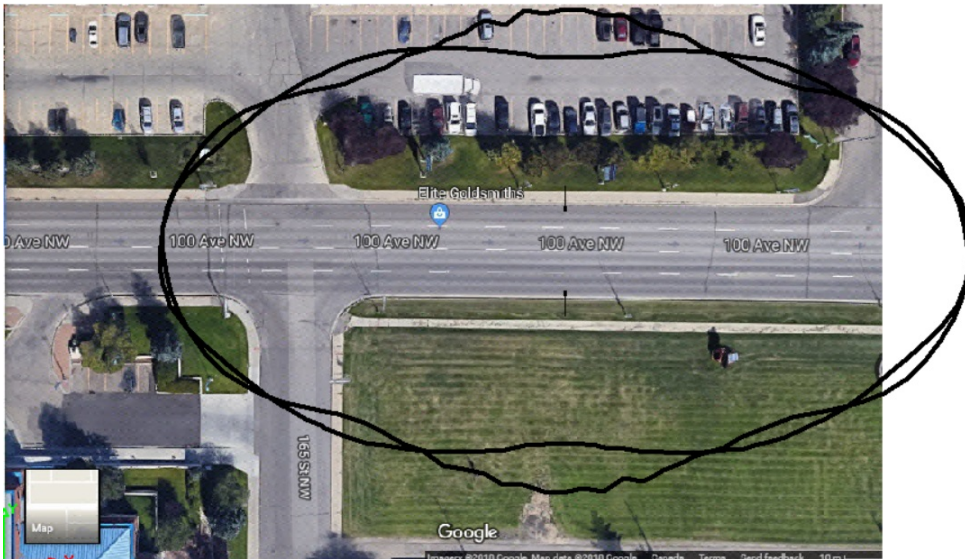

Light distribution without shield

Light distribution with shield

3 lanes, non-residential area, opposite sided lamp pole of 36 feet (S60WT13G0)

Light distribution without shield

Light distribution with shield

4 lanes, residential area, opposite sided lam
pole of 32 feet (S60WT14G0)

Light distribution without shield

Light distribution with shield

4 lanes, non-residential area, opposite sided lamp pole of 50 feet (S60WT15G0)