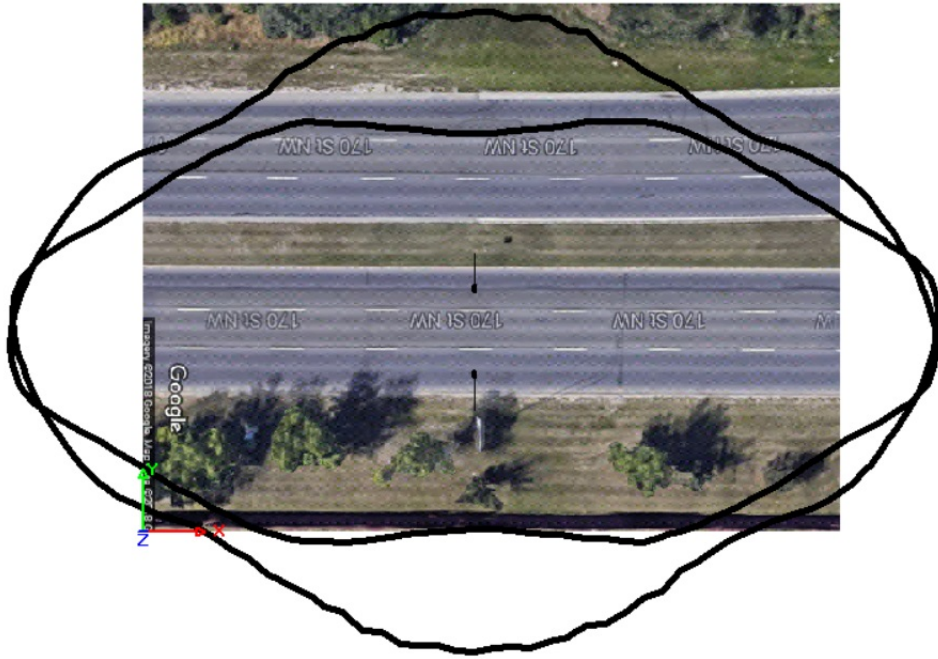

3 lanes, residential area, one sided lamp pole of 30 feet (S60WT2G0)

Light distribution without shield

Light distribution with shield

3 lanes, non-residential area, one sided lamp pole of 36 feet (S60WT3G0)

Light distribution without shield

Light distribution with shield

4 lanes, residential area, one sided lamp pole of 32 feet (S60WT4G0)

Light distribution without shield

Light distribution with shield

4 lanes, non-residential area, one sided lamp pole of 50 feet (S60WT5G0)

Light distribution without shield

Light distribution with shield

2 lanes, opposite sided lamp pole of 26 feet (S60WT11G0)

Light distribution without shield

Light distribution with shield

3 lanes, residential area, opposite sided lamp pole of 30 feet (S60WT12G0)

Light distribution without shield

Light distribution with shield

3 lanes, non-residential area, opposite sided lamp pole of 36 feet (S60WT13G0)

Light distribution without shield

Light distribution with shield