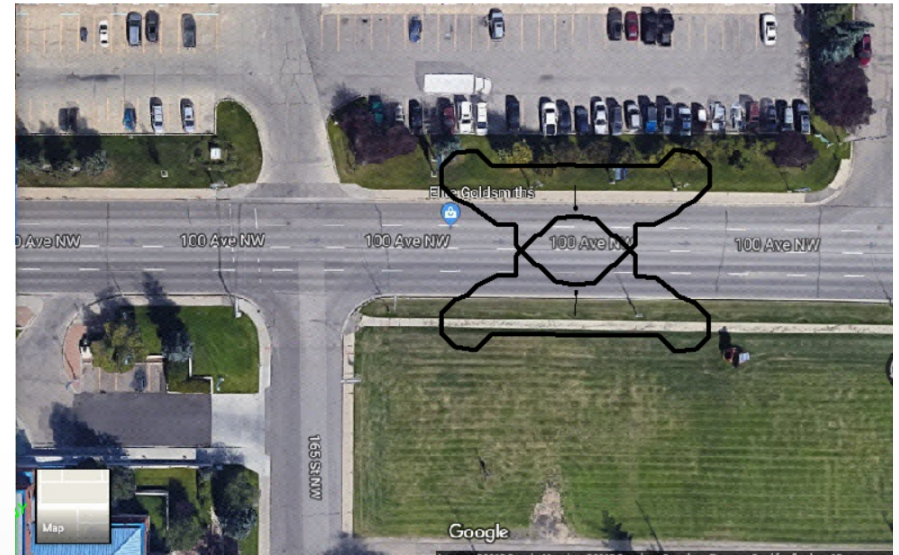

Light distribution with shield