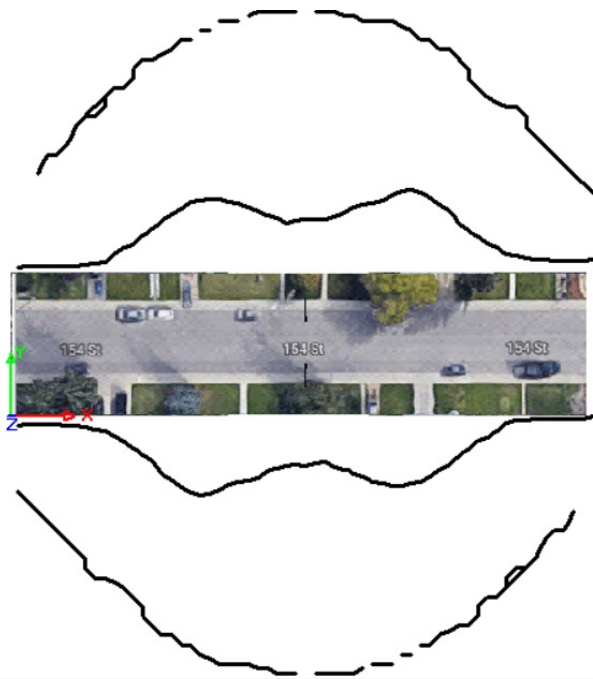

3 lanes, residential area, one sided lamp pole of 30 feet (S60WT2G0)

Light distribution without shield

Light distribution with shield

3 lanes, non-residential area, one sided lamp pole of 36 feet (S60WT3G0)

Light distribution without shield

Light distribution with shield

4 lanes, residential area, one sided lamp pole of 32 feet (S60WT4G0)

Light distribution without shield

Light distribution with shield

4 lanes, non-residential area, one sided lamp pole of 50 feet (S60WT5G0)

Light distribution without shield

Light distribution with shield

2 lanes, opposite sided lamp pole of 26 feet (S60WT11G0)

Light distribution without shield

Light distribution with shield

3 lanes, residential area, opposite sided lamp pole of 30 feet (S60WT12G0)

Light distribution without shield

Light distribution with shield

3 lanes, non-residential area, opposite sided lamp pole of 36 feet (S60WT13G0)

Light distribution without shield

Light distribution with shield