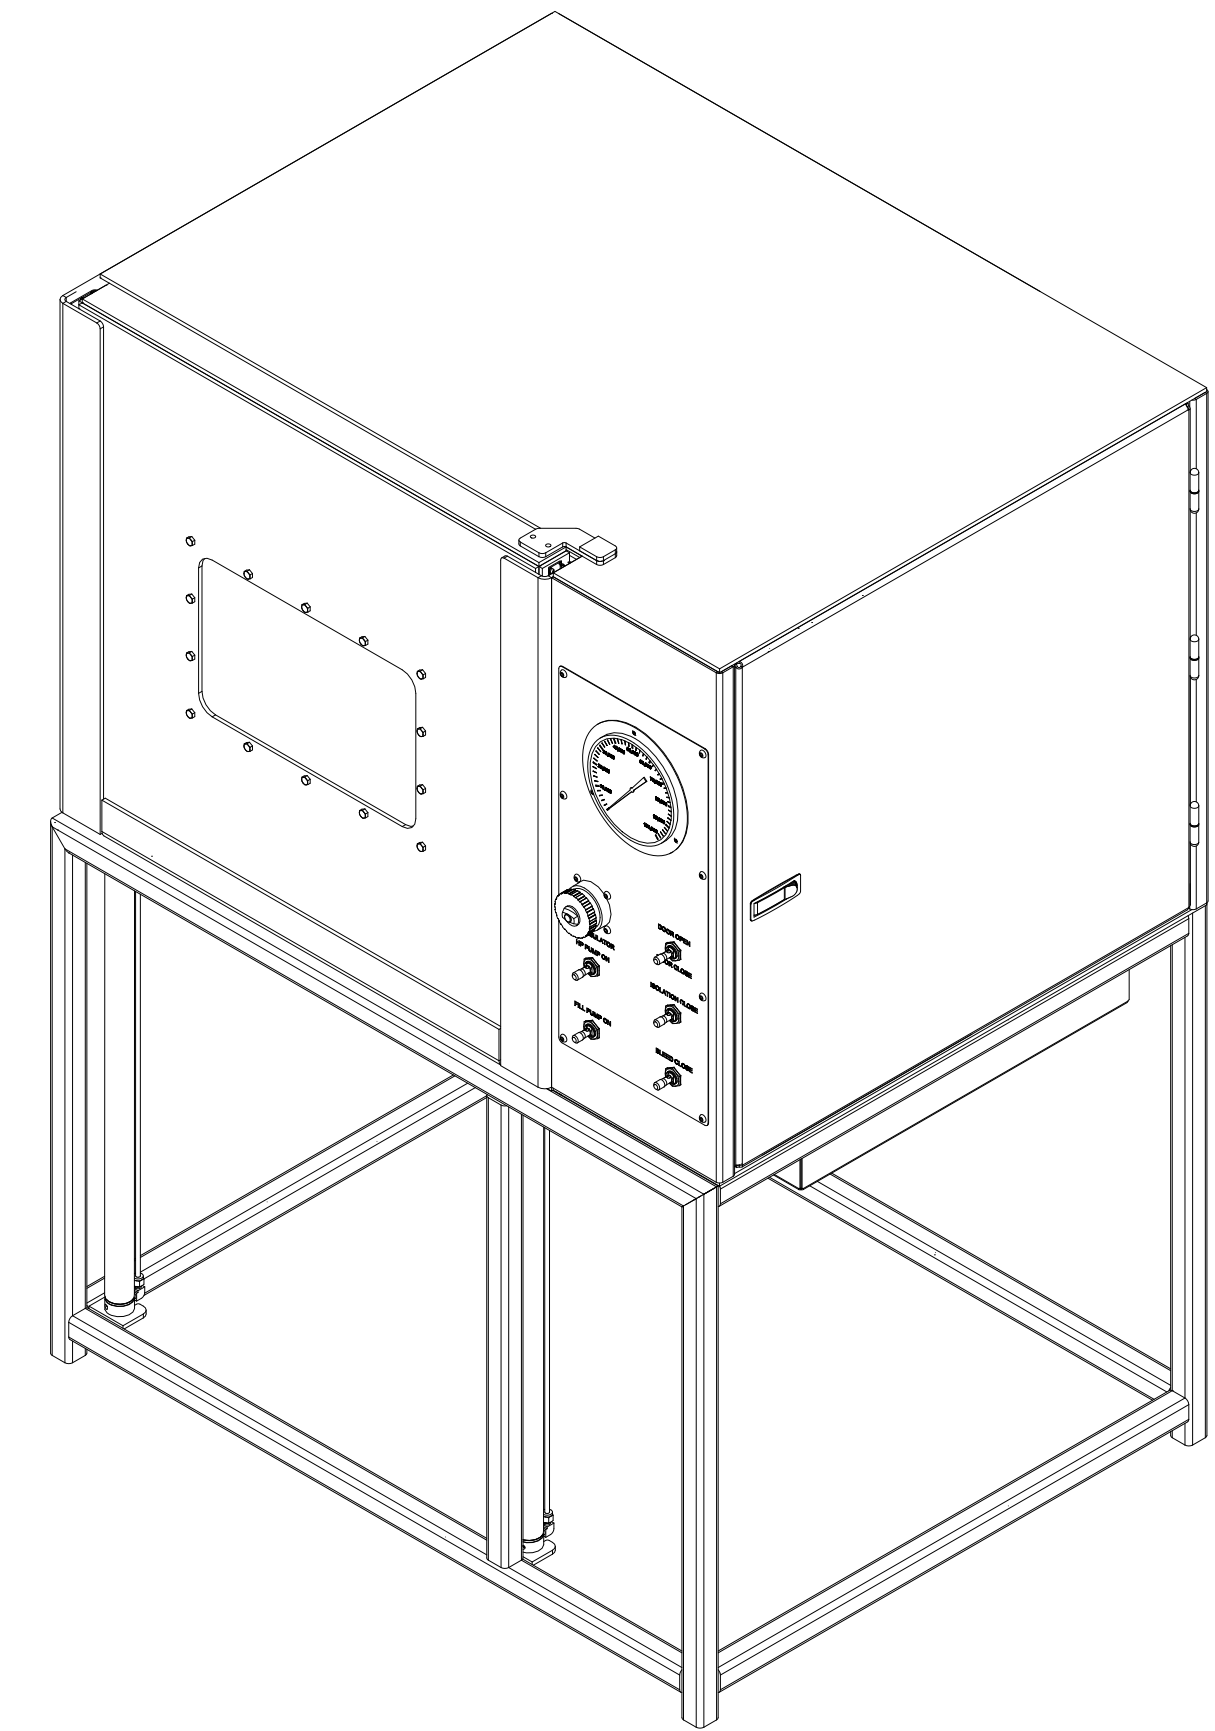

DESCRIPTION:

100,000 PSI HOSE TESTER

PS
PUMP
SOURCE
A PRODUCT OF HOSE SOURCE, LLC

213 Trinity Ln
Gray, LA 70359

TITLE
HS-100K-HT-01

SIZE D	DRAWING BY: K. GILES	REV 0
SCALE	EDIT	REV DATE: SHEET 1 OF 1