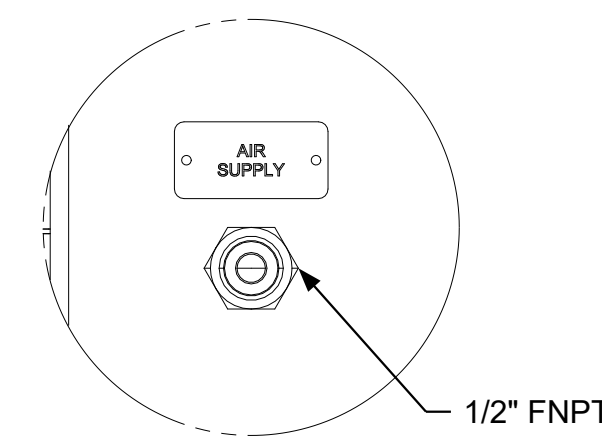

DESCRIPTION:

100,000 PSI HOSE TESTER

PS
PUMP
SOURCE
A PRODUCT OF HOSE SOURCE, LLC

213 Trinity Ln
Gray, LA 70359

TITLE
HS-100K-HT-01

SIZE D	DRAWING BY: K. GILES	REV 0
SCALE	EDIT	REV DATE: SHEET 1 OF 1