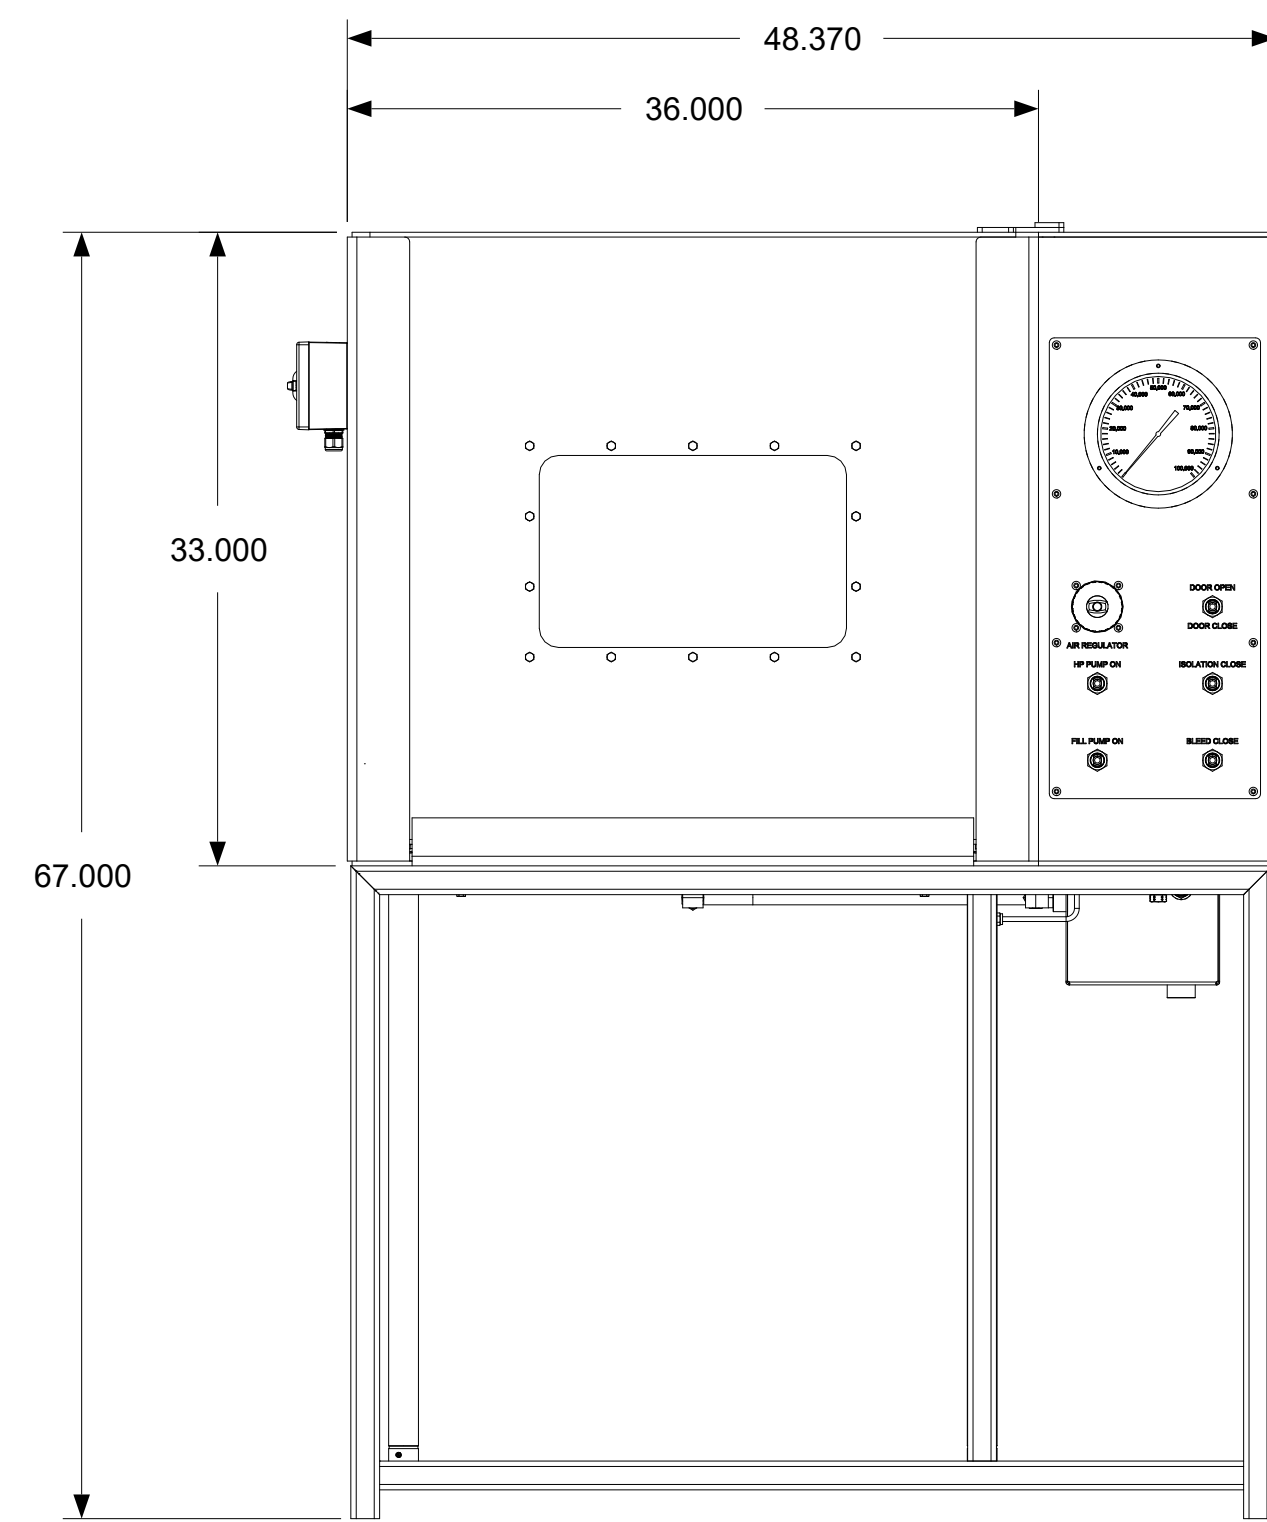

DESCRIPTION:

100,000 PSI HOSE TESTER

PS
PUMP
SOURCE
A PRODUCT OF HOSE SOURCE, LLC

213 Trinity Ln
Gray, LA 70359

TITLE
HS-100K-HT-01

SIZE D	DRAWING BY: K. GILES	REV 0
SCALE	EDIT	REV DATE: SHEET 1 OF 1