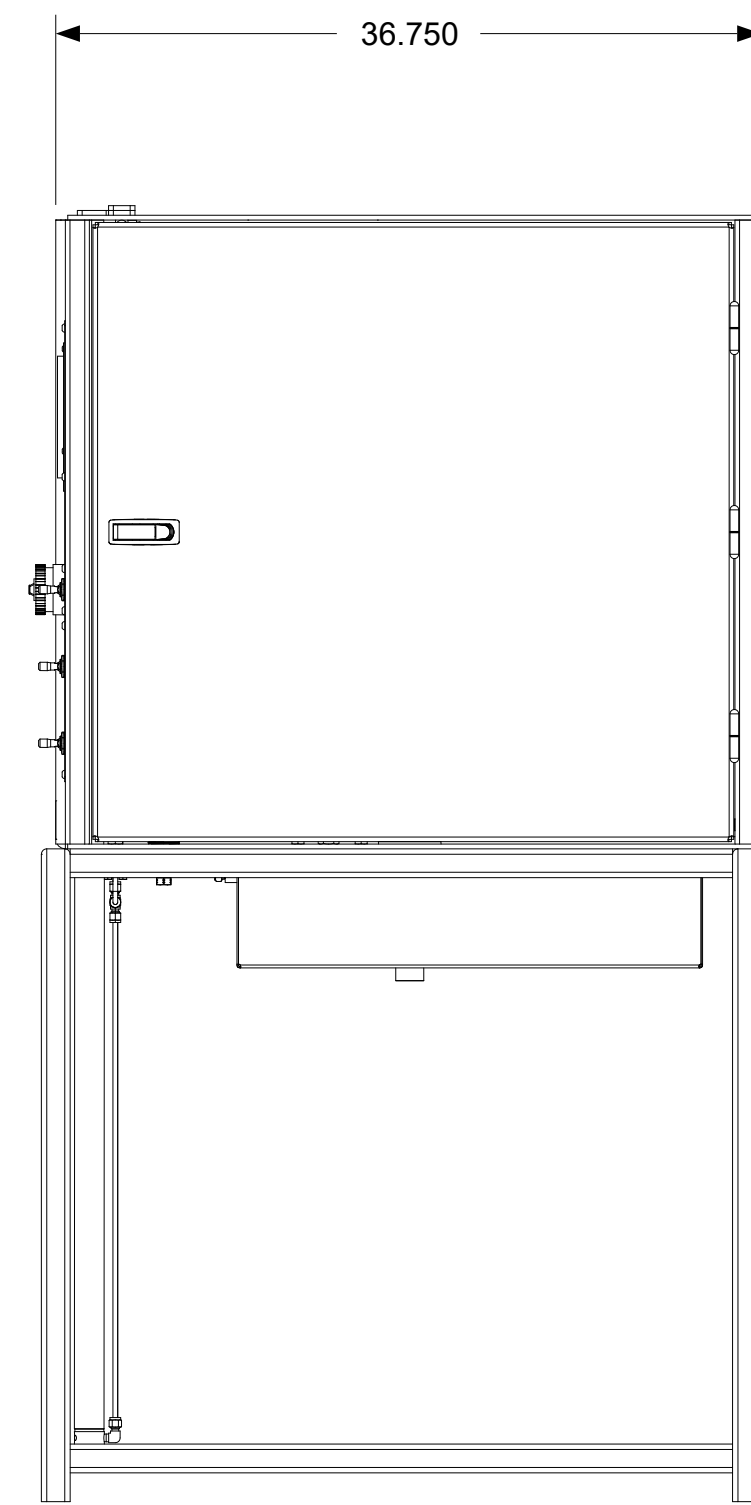

DESCRIPTION:

100,000 PSI HOSE TESTER

PS
PUMP
SOURCE
A PRODUCT OF HOSE SOURCE, LLC

213 Trinity Ln
Gray, LA 70359

TITLE
HS-100K-HT-01

SIZE D	DRAWING BY: K. GILES	REV 0
SCALE	EDIT	REV DATE: SHEET 1 OF 1