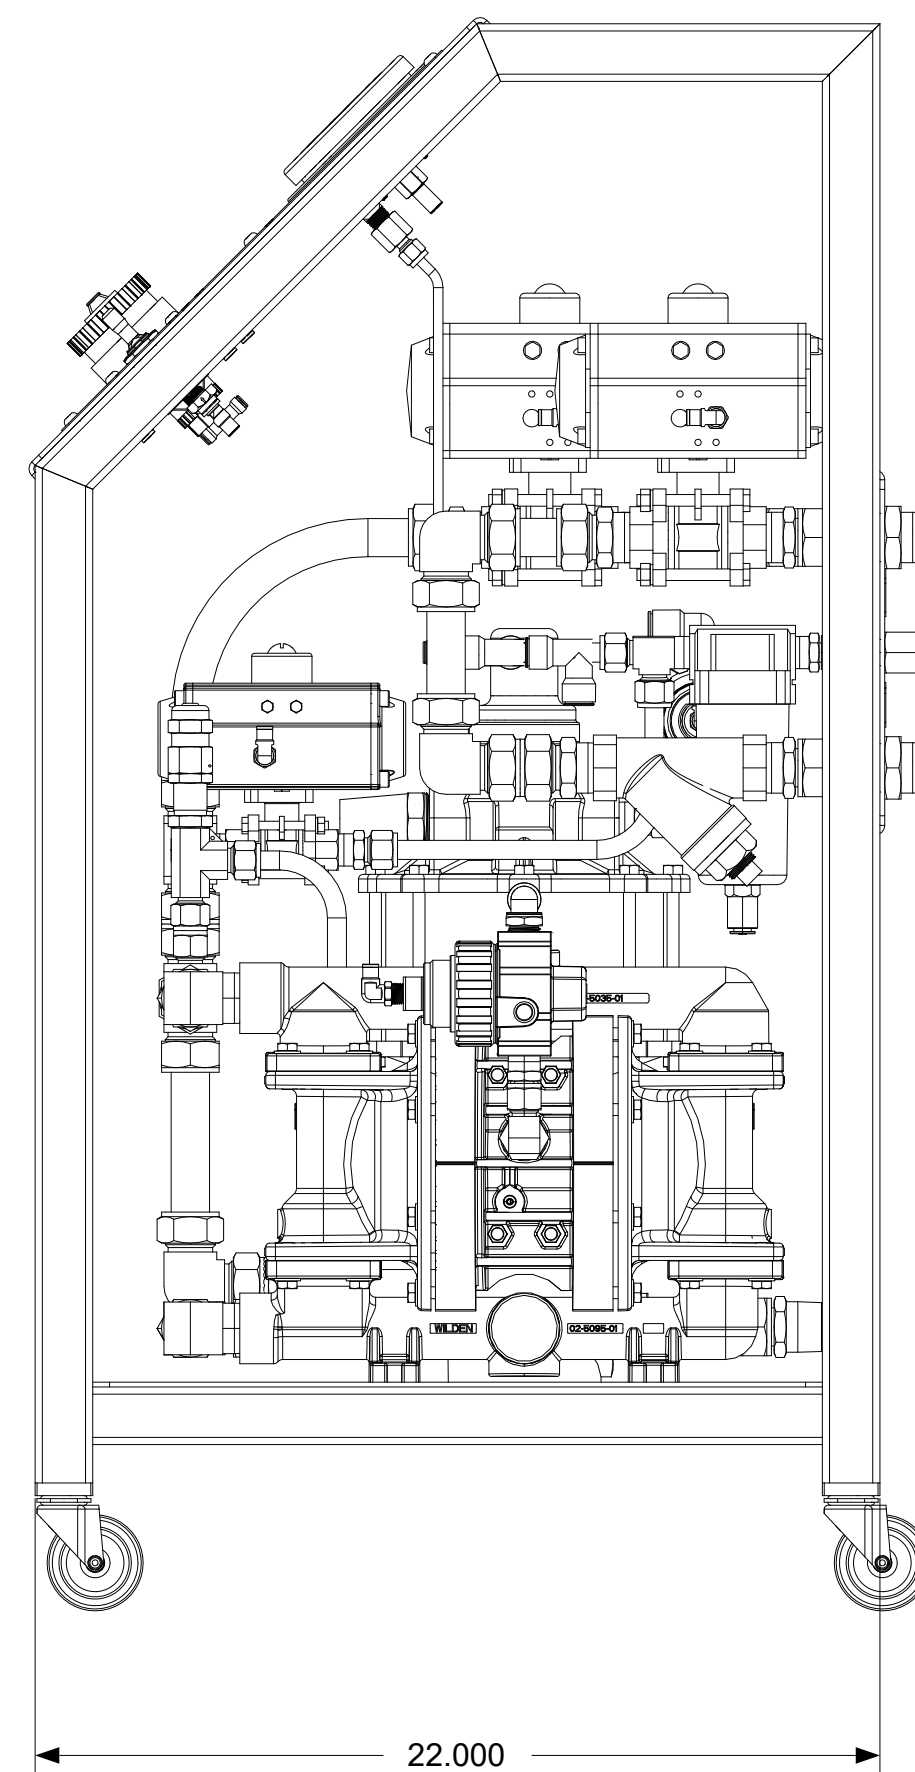

DESCRIPTION:

1000 PSI HOSE TESTER

213 Trinity Ln  
Gray, LA 70359

TITLE			
HS-1K-HT-01			
SIZE	DRAWING BY:	K. GILES	REV
D			0
SCALE	EDIT	SHEET 1 OF 1	REV DATE: