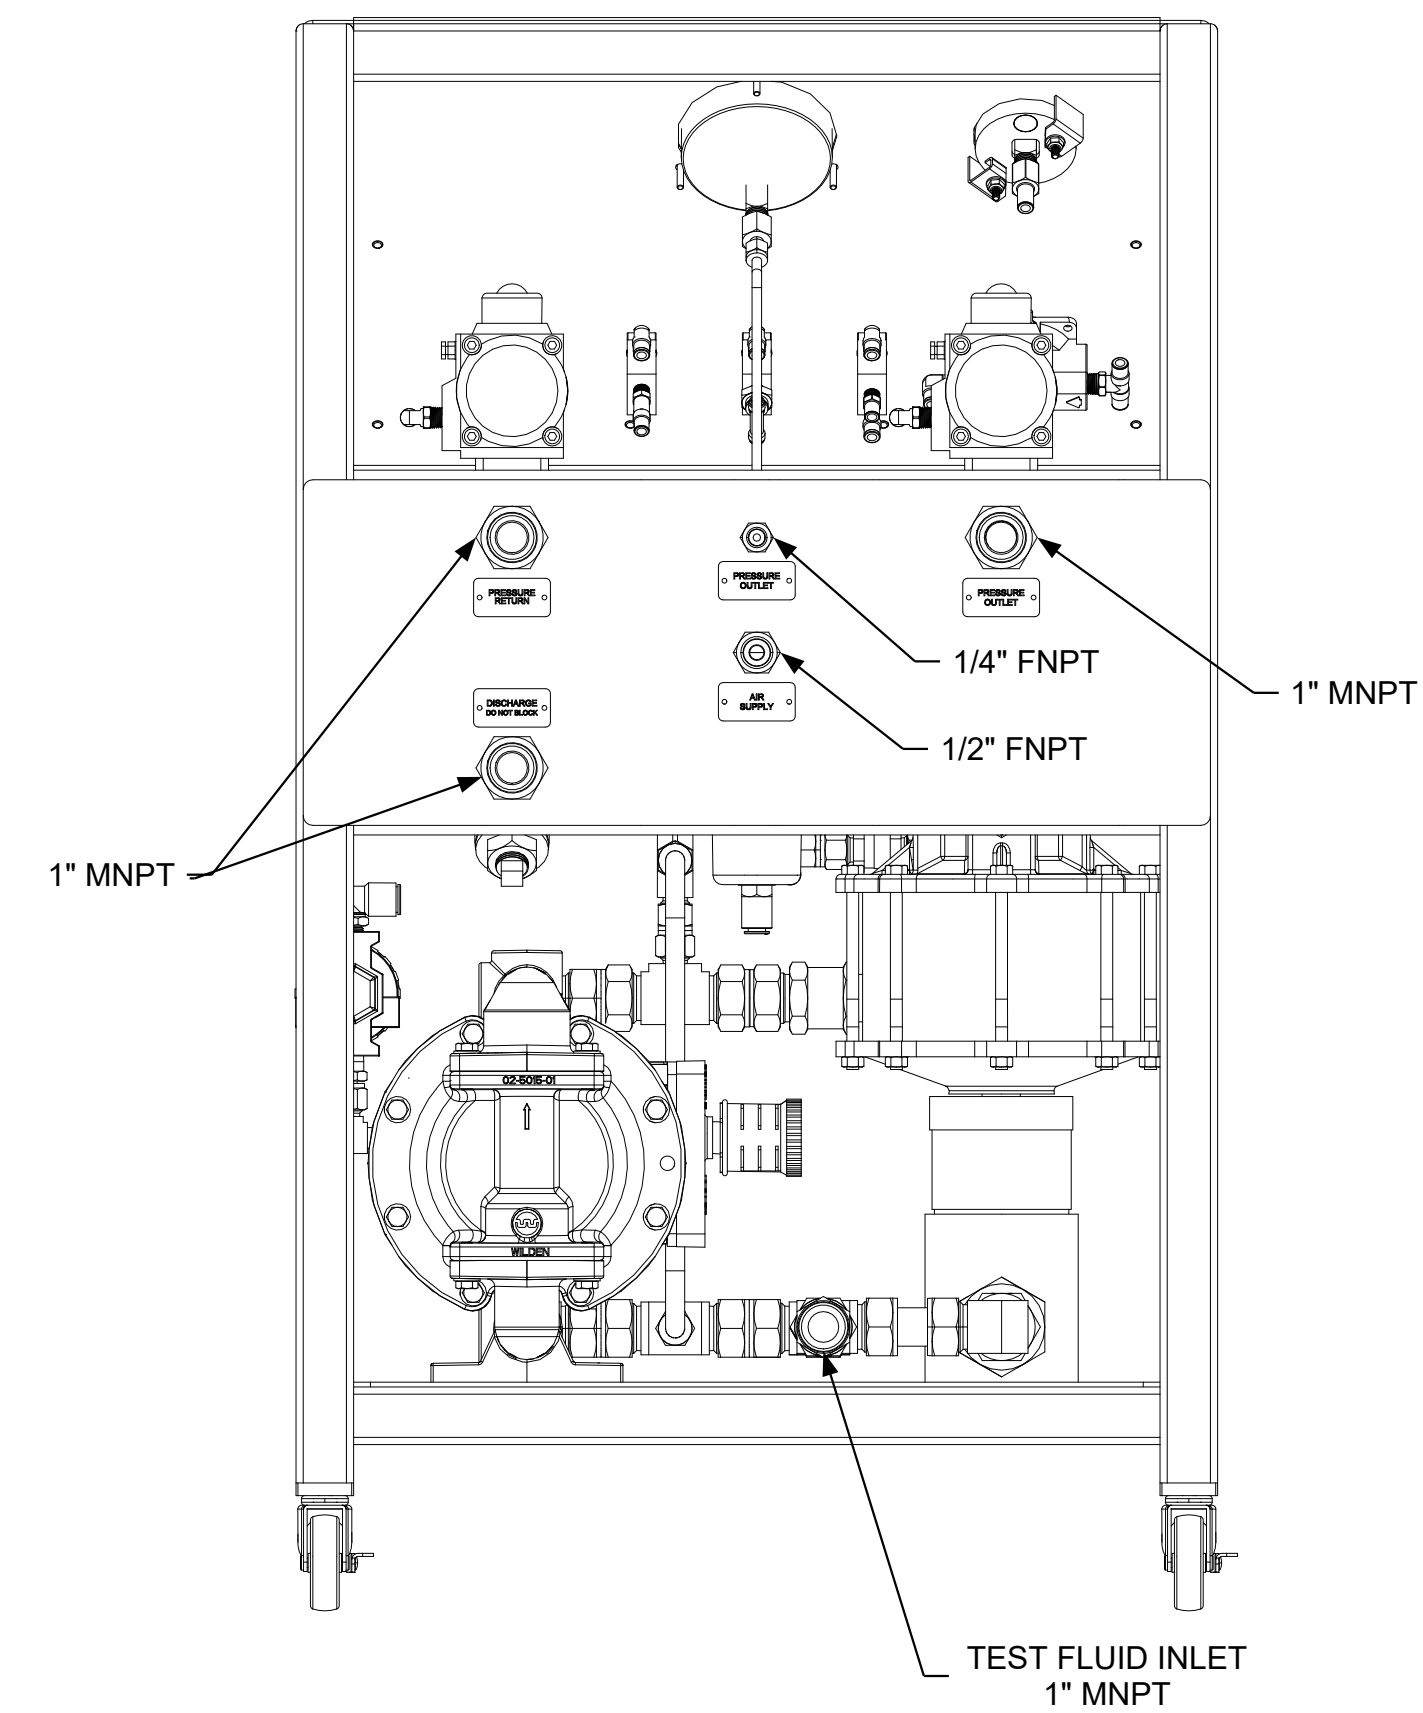

DESCRIPTION:

1000 PSI HOSE TESTER

213 Trinity Ln  
Gray, LA 70359

TITLE			
HS-1K-HT-01			
SIZE	DRAWING BY:	K. GILES	REV
D			0
SCALE	EDIT	SHEET 1 OF 1	REV DATE: