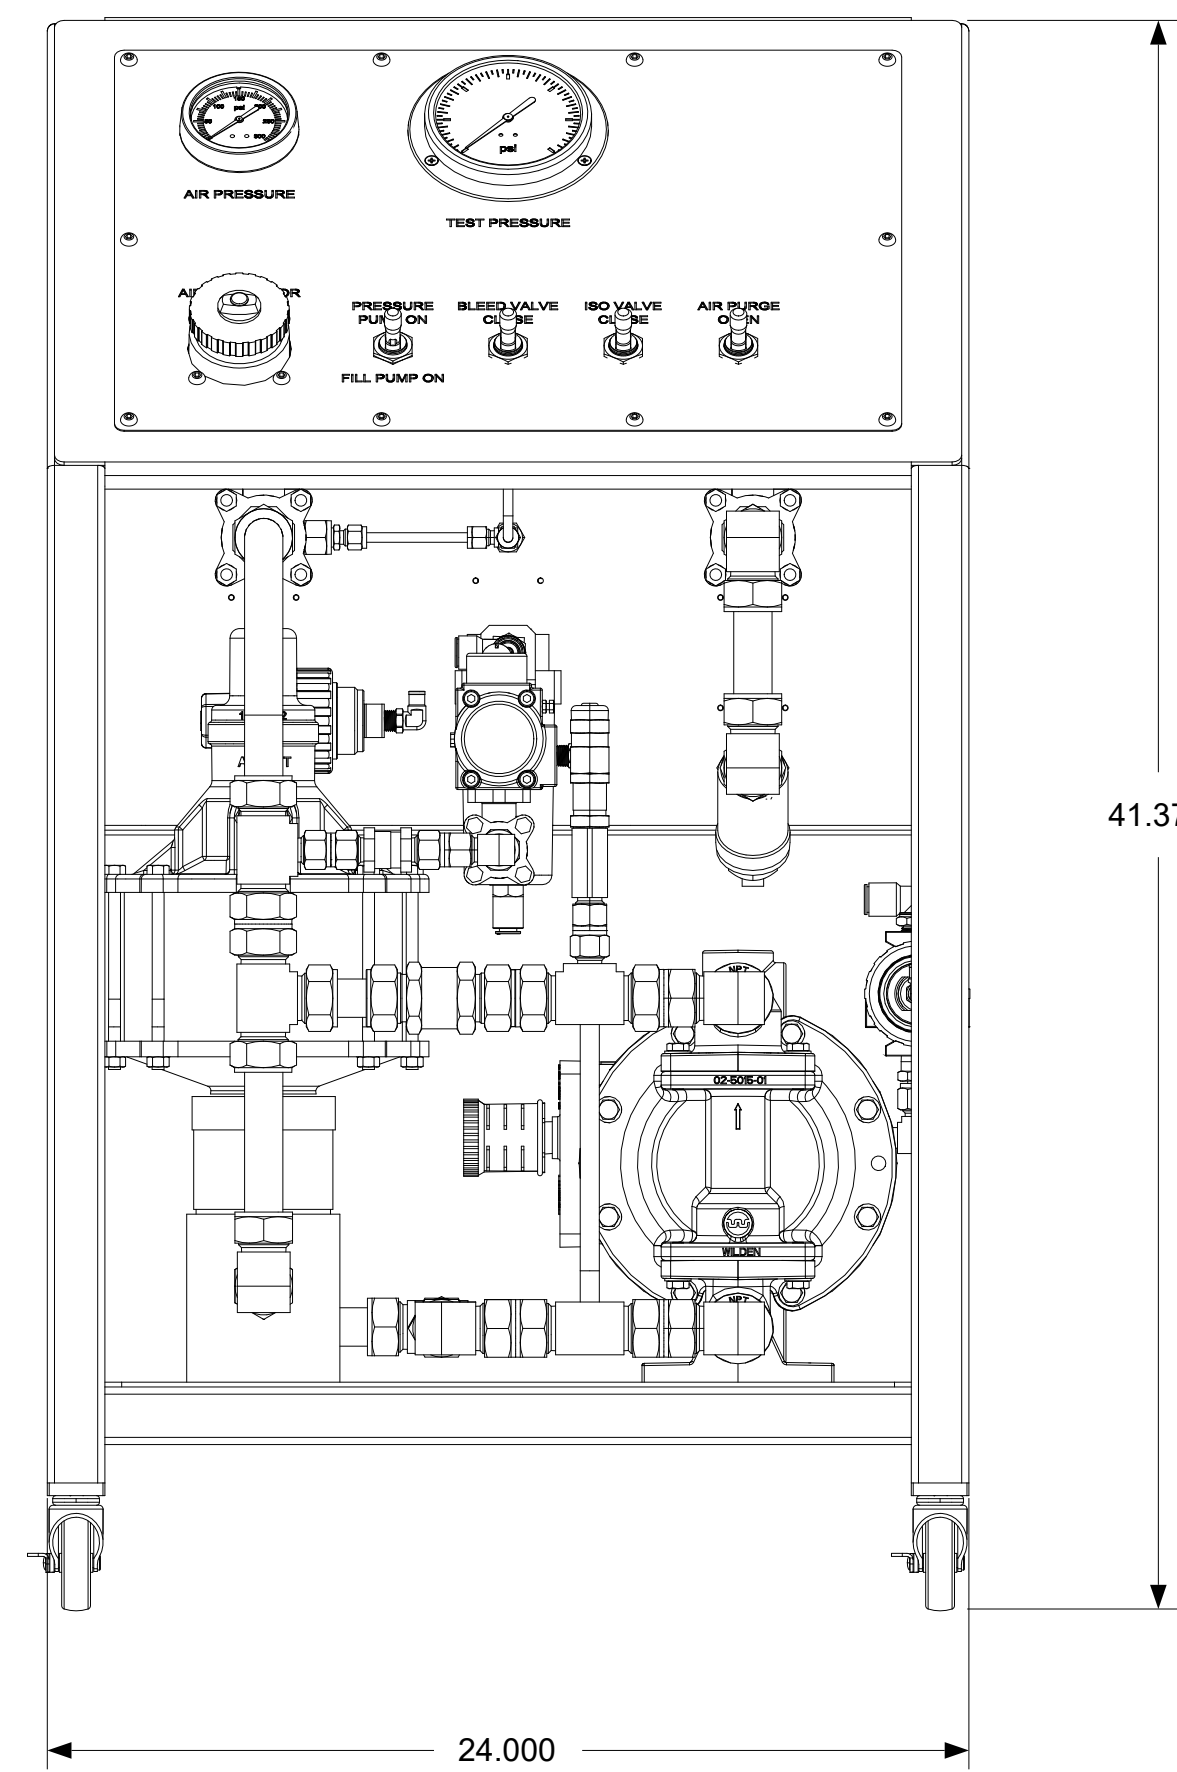

DESCRIPTION:

1000 PSI HOSE TESTER

213 Trinity Ln  
Gray, LA 70359

TITLE			
HS-1K-HT-01			
SIZE	DRAWING BY:	K. GILES	REV
D			0
SCALE	EDIT	SHEET 1 OF 1	REV DATE: