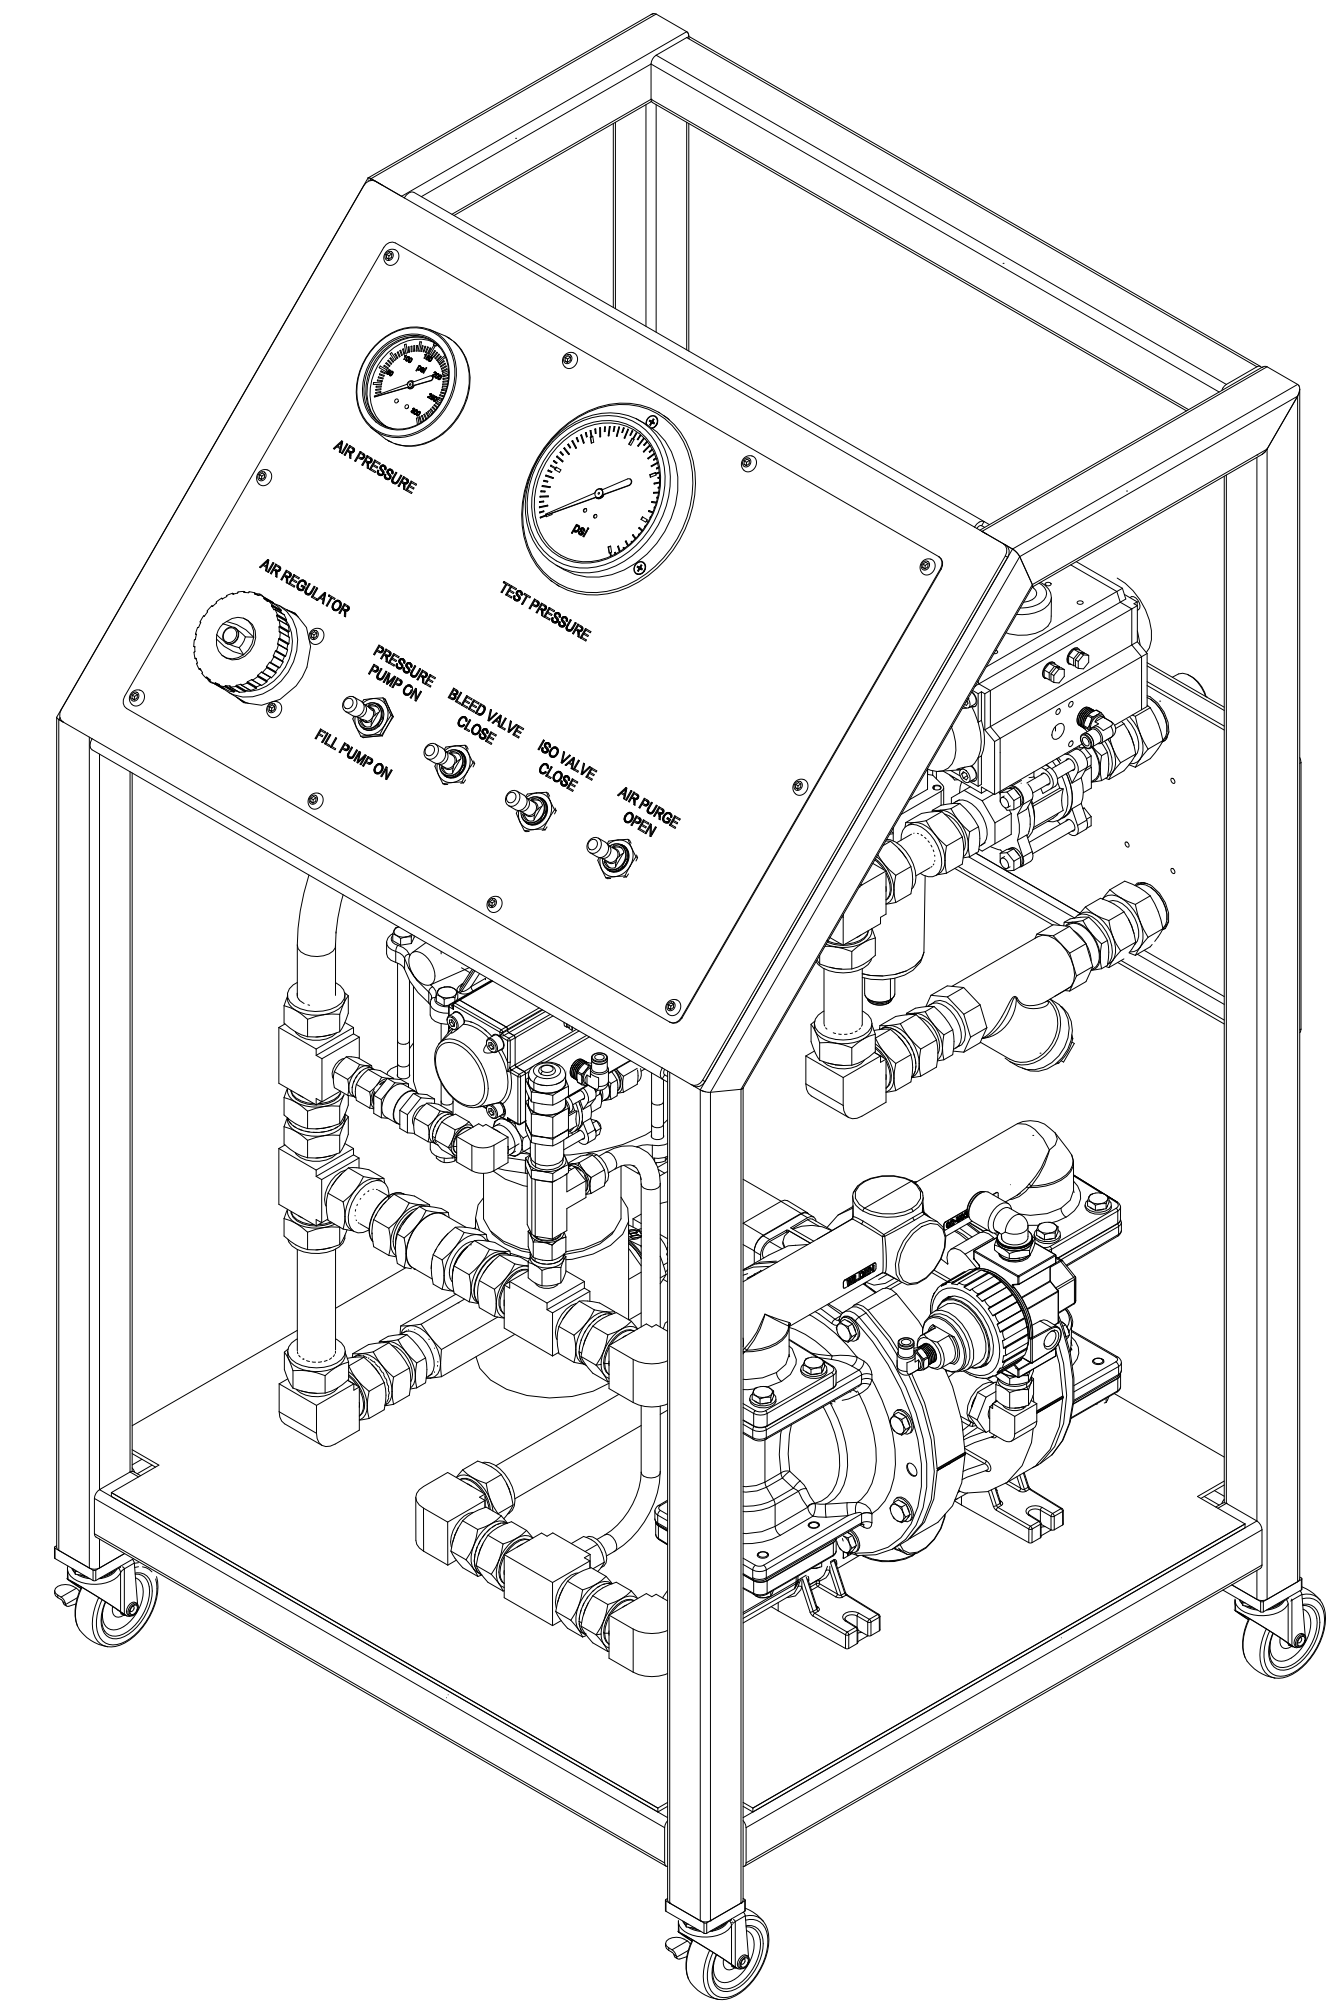

DESCRIPTION:

1000 PSI HOSE TESTER

213 Trinity Ln  
Gray, LA 70359

TITLE			
HS-1K-HT-01			
SIZE	DRAWING BY:	K. GILES	REV
D			0
SCALE	EDIT	SHEET 1 OF 1	REV DATE: