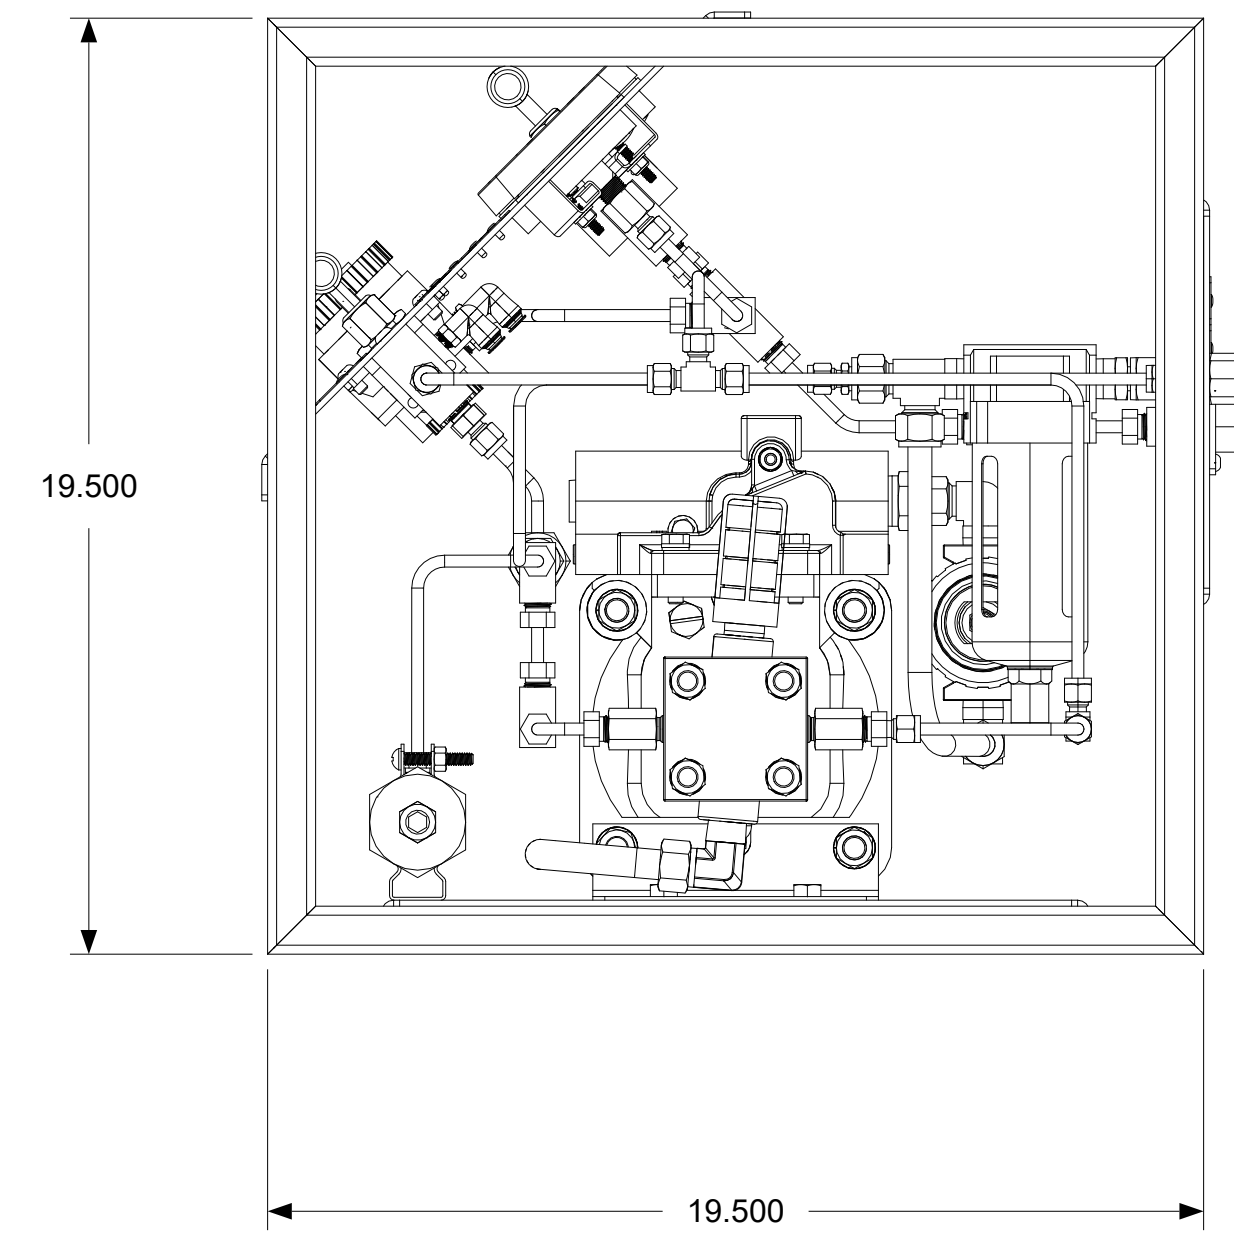

DESCRIPTION:

20,000 PSI GAS BOOSTER SYSTEM

213 Trinity Ln  
Gray, LA 70359

TITLE		
HS-20K-GB-01		
SIZE	DRAWING BY:	REV
D	K. GILES	0
SCALE	EDIT	REV DATE:
	SHEET 1 OF 1	