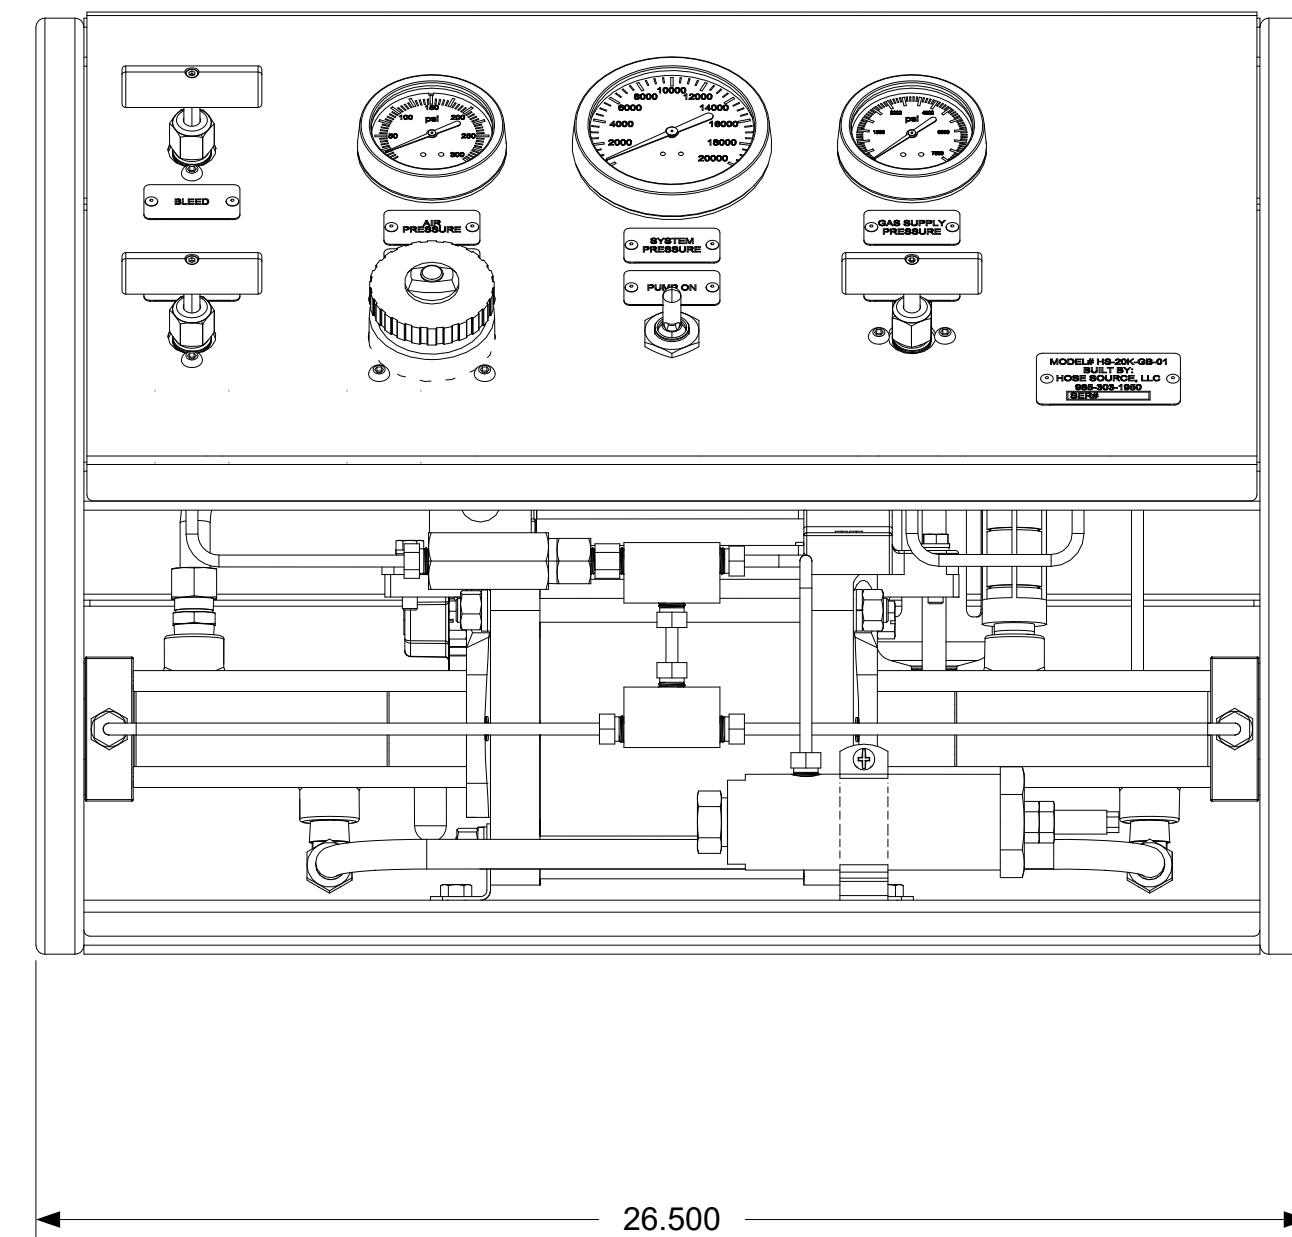

DESCRIPTION:

20,000 PSI GAS BOOSTER SYSTEM

213 Trinity Ln  
Gray, LA 70359

TITLE		
HS-20K-GB-01		
SIZE	DRAWING BY:	REV
D	K. GILES	0
SCALE	EDIT	REV DATE:
	SHEET 1 OF 1	