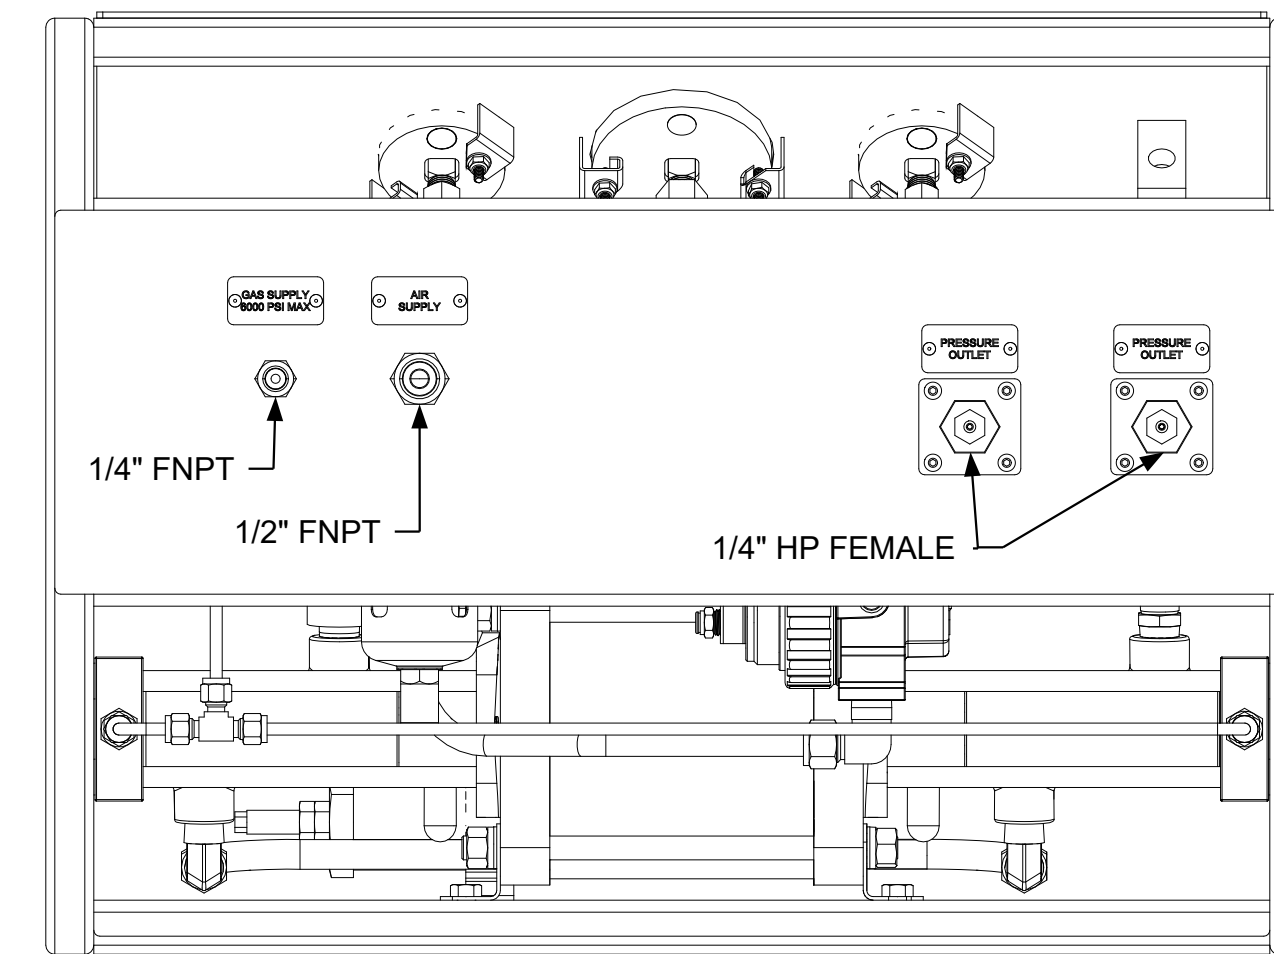

DESCRIPTION:

20,000 PSI GAS BOOSTER SYSTEM

213 Trinity Ln  
Gray, LA 70359

TITLE		
HS-20K-GB-01		
SIZE	DRAWING BY:	REV
D	K. GILES	0
SCALE	EDIT	REV DATE:
	SHEET 1 OF 1	