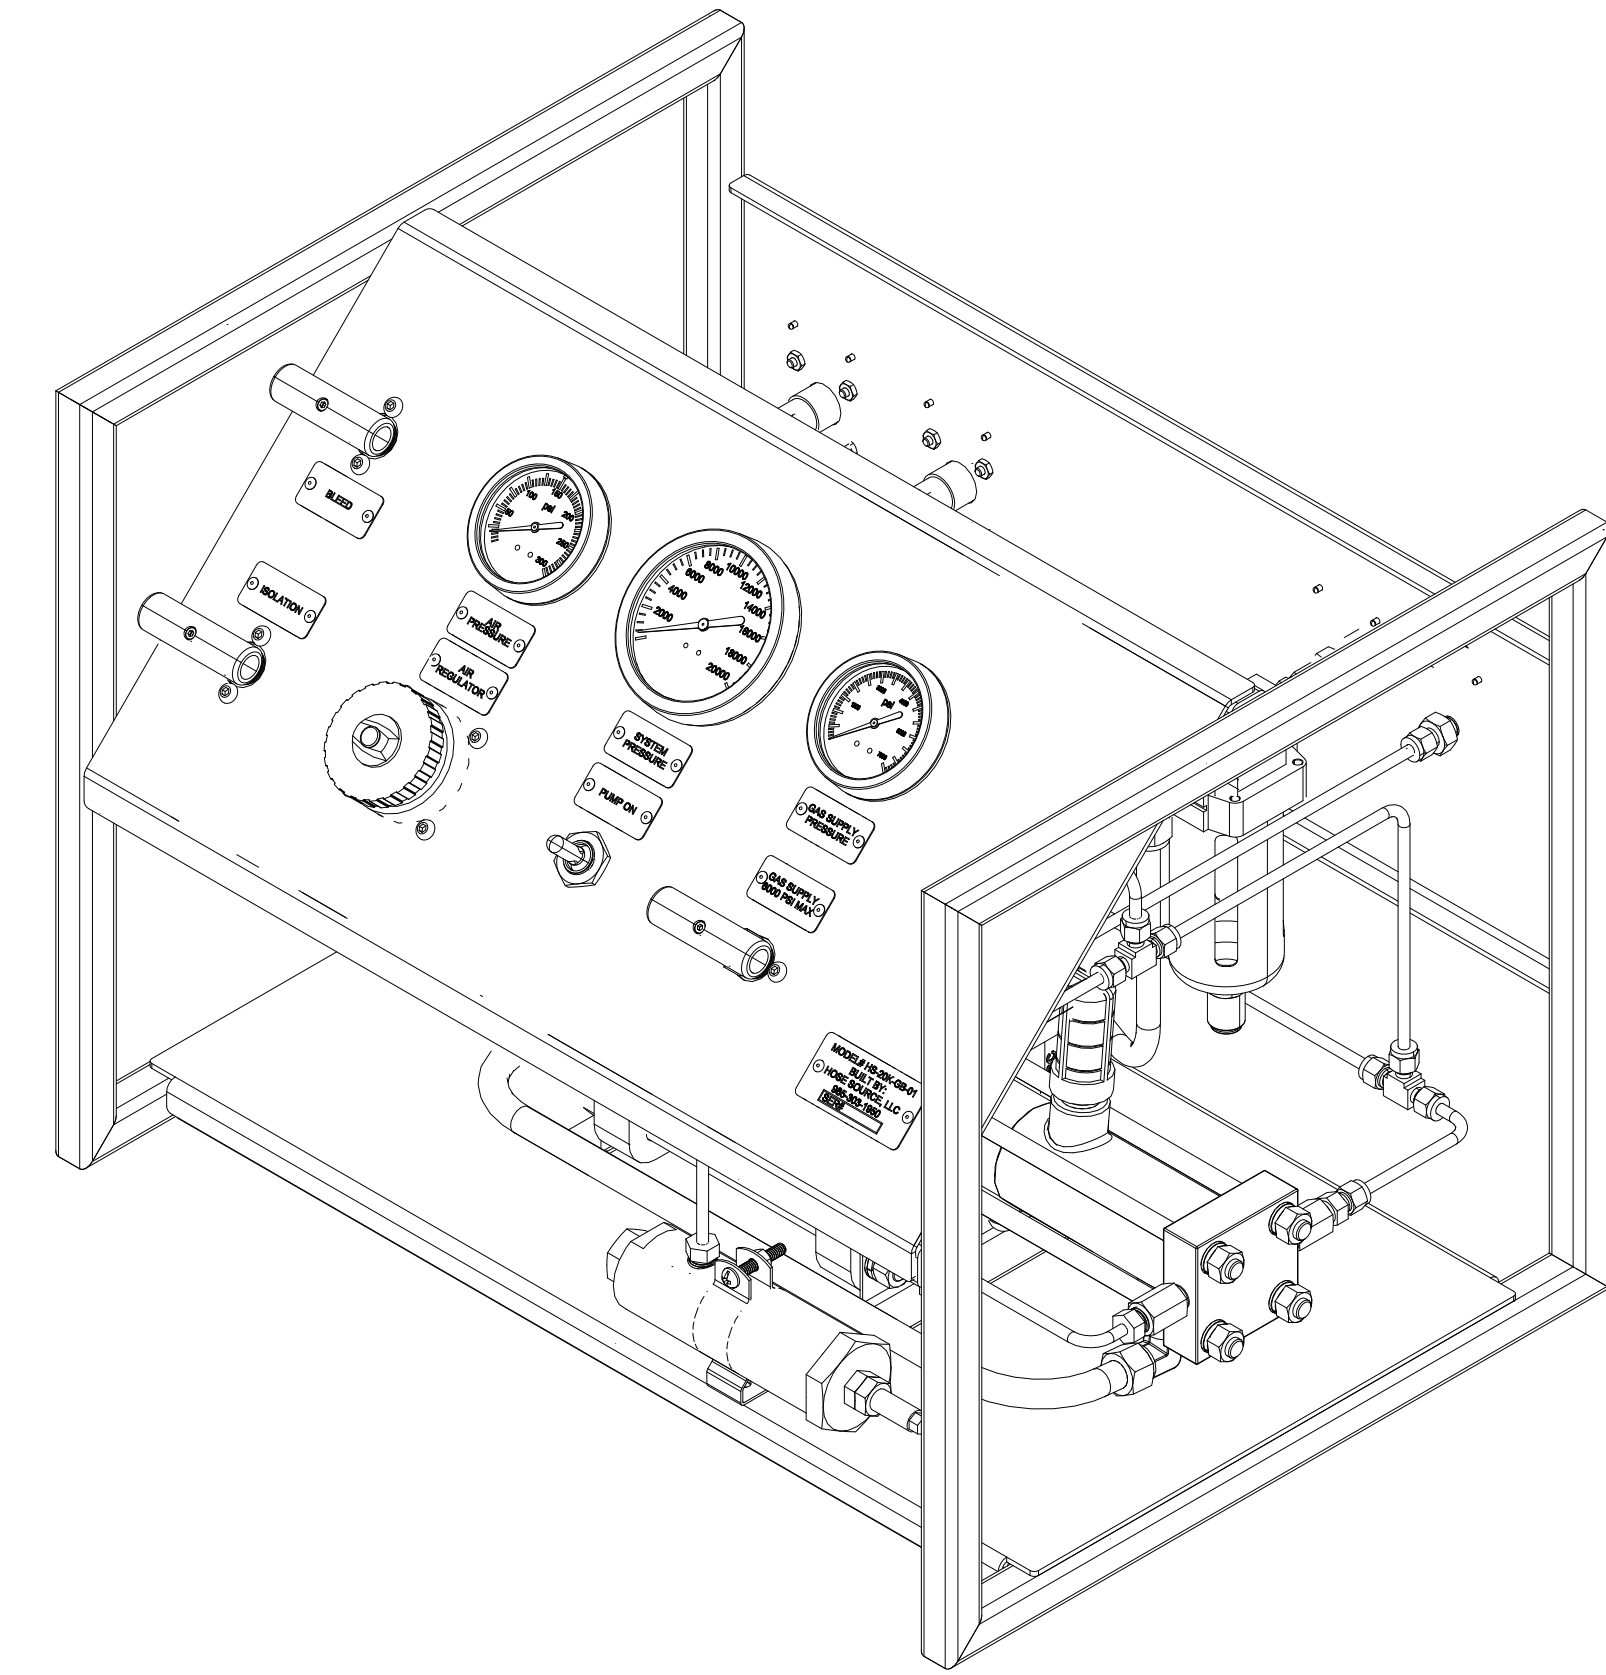

DESCRIPTION:

20,000 PSI GAS BOOSTER SYSTEM

213 Trinity Ln  
Gray, LA 70359

TITLE		
HS-20K-GB-01		
SIZE	DRAWING BY:	REV
D	K. GILES	0
SCALE	EDIT	REV DATE:
	SHEET 1 OF 1	