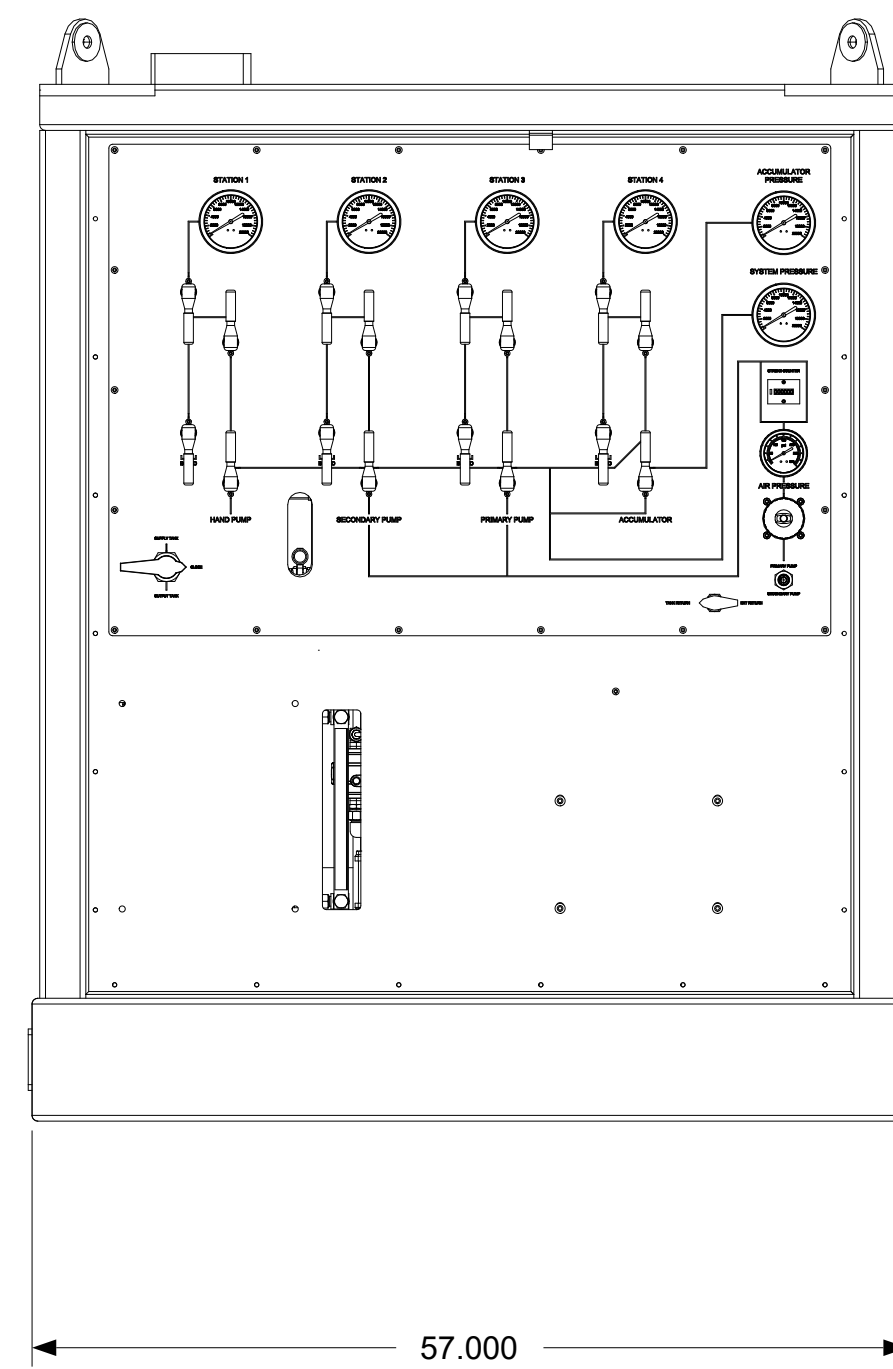

DESCRIPTION:

20,000 PSI LUBRICATOR VALVE CONTROL PANEL

**PS**  
**PUMP**  
**SOURCE**  
A PRODUCT OF HOSE SOURCE, LLC

213 Trinity Ln  
Gray, LA 70359

TITLE  
**HS-20K-LVP-01**

SIZE D	DRAWING BY: K. GILES	REV 0
SCALE EDIT	SHEET 1 OF 1	REV DATE: