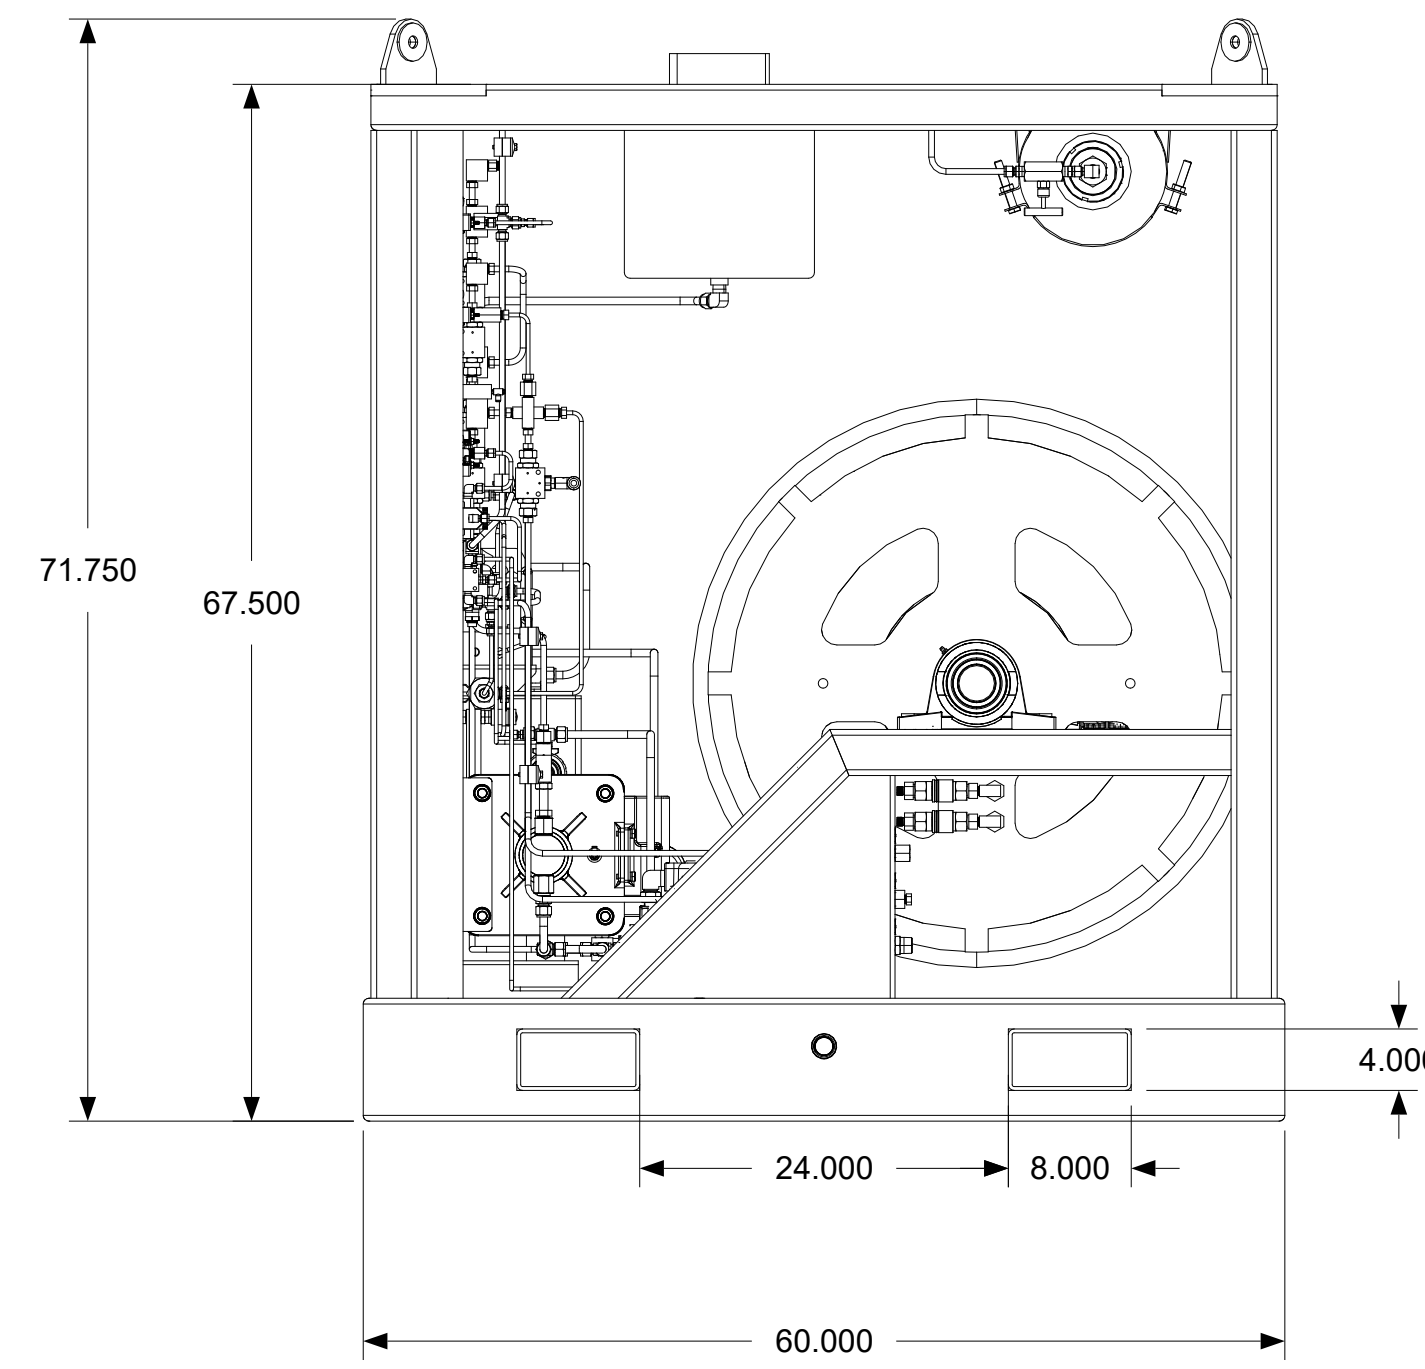

DESCRIPTION:

20,000 PSI LUBRICATOR VALVE CONTROL PANEL

**PS**  
**PUMP**  
**SOURCE**  
A PRODUCT OF HOSE SOURCE, LLC

213 Trinity Ln  
Gray, LA 70359

TITLE  
**HS-20K-LVP-01**

SIZE D	DRAWING BY: K. GILES	REV 0
SCALE EDIT	SHEET 1 OF 1	REV DATE: