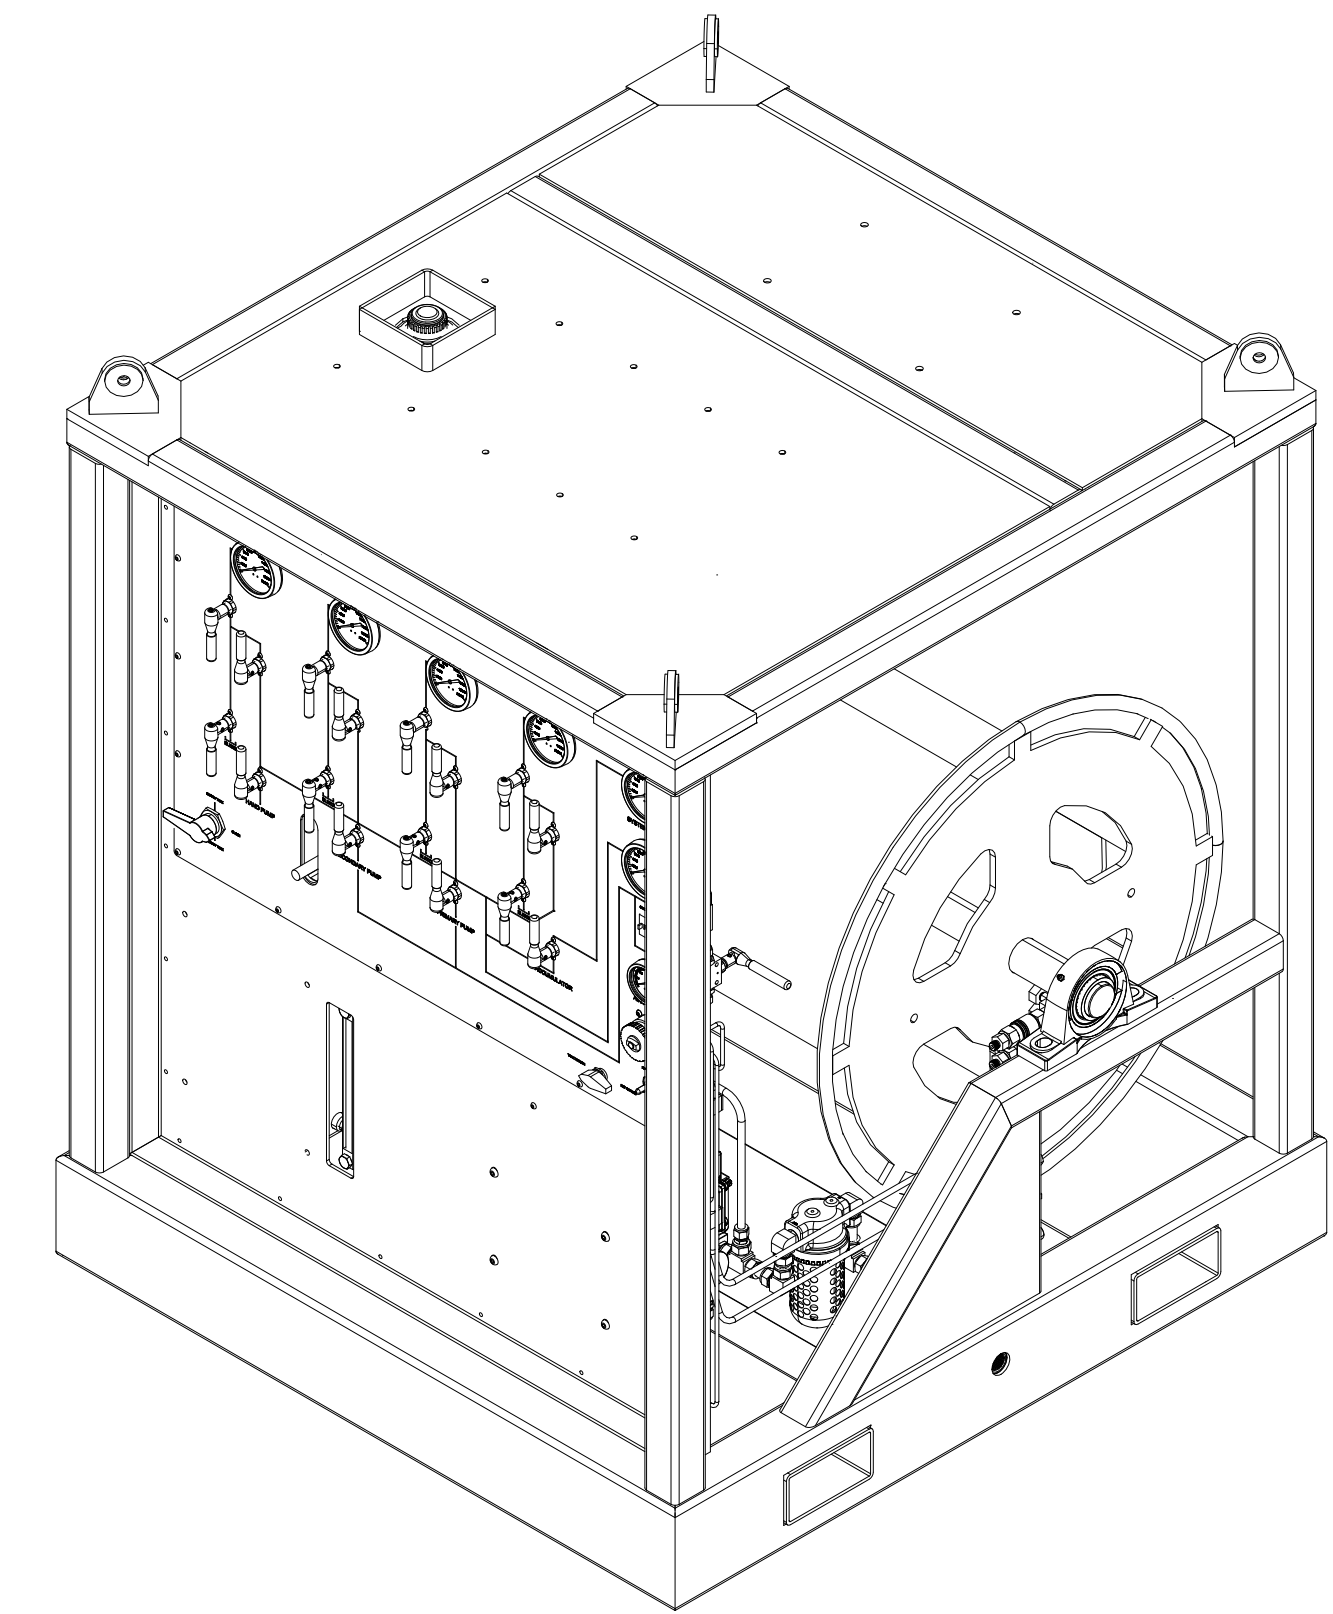

DESCRIPTION:

20,000 PSI LUBRICATOR VALVE CONTROL PANEL

**PS**  
**PUMP**  
**SOURCE**  
A PRODUCT OF HOSE SOURCE, LLC

213 Trinity Ln  
Gray, LA 70359

TITLE  
**HS-20K-LVP-01**

SIZE D	DRAWING BY: K. GILES	REV 0
SCALE EDIT	SHEET 1 OF 1	REV DATE: