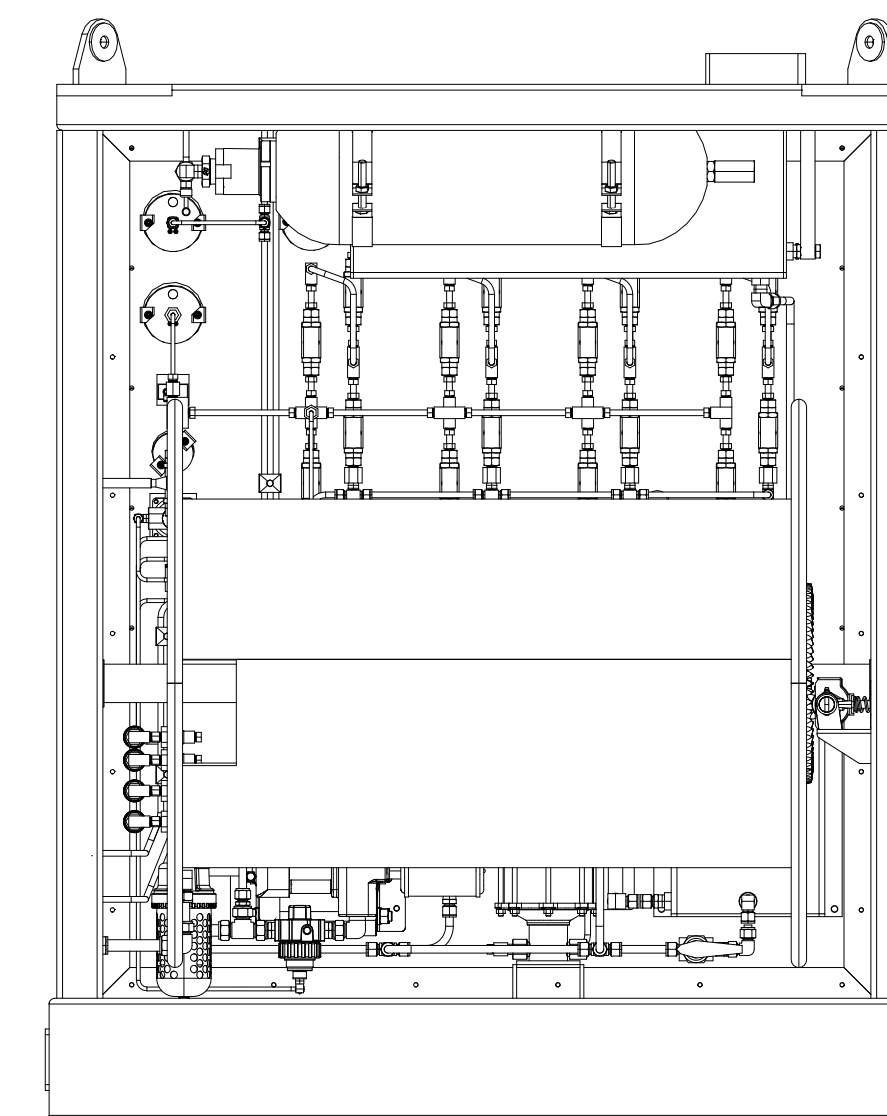

DESCRIPTION:

20,000 PSI LUBRICATOR VALVE CONTROL PANEL

**PS**  
**PUMP**  
**SOURCE**  
A PRODUCT OF HOSE SOURCE, LLC

213 Trinity Ln  
Gray, LA 70359

TITLE  
**HS-20K-LVP-01**

SIZE D	DRAWING BY: K. GILES	REV 0
SCALE EDIT	SHEET 1 OF 1	REV DATE: