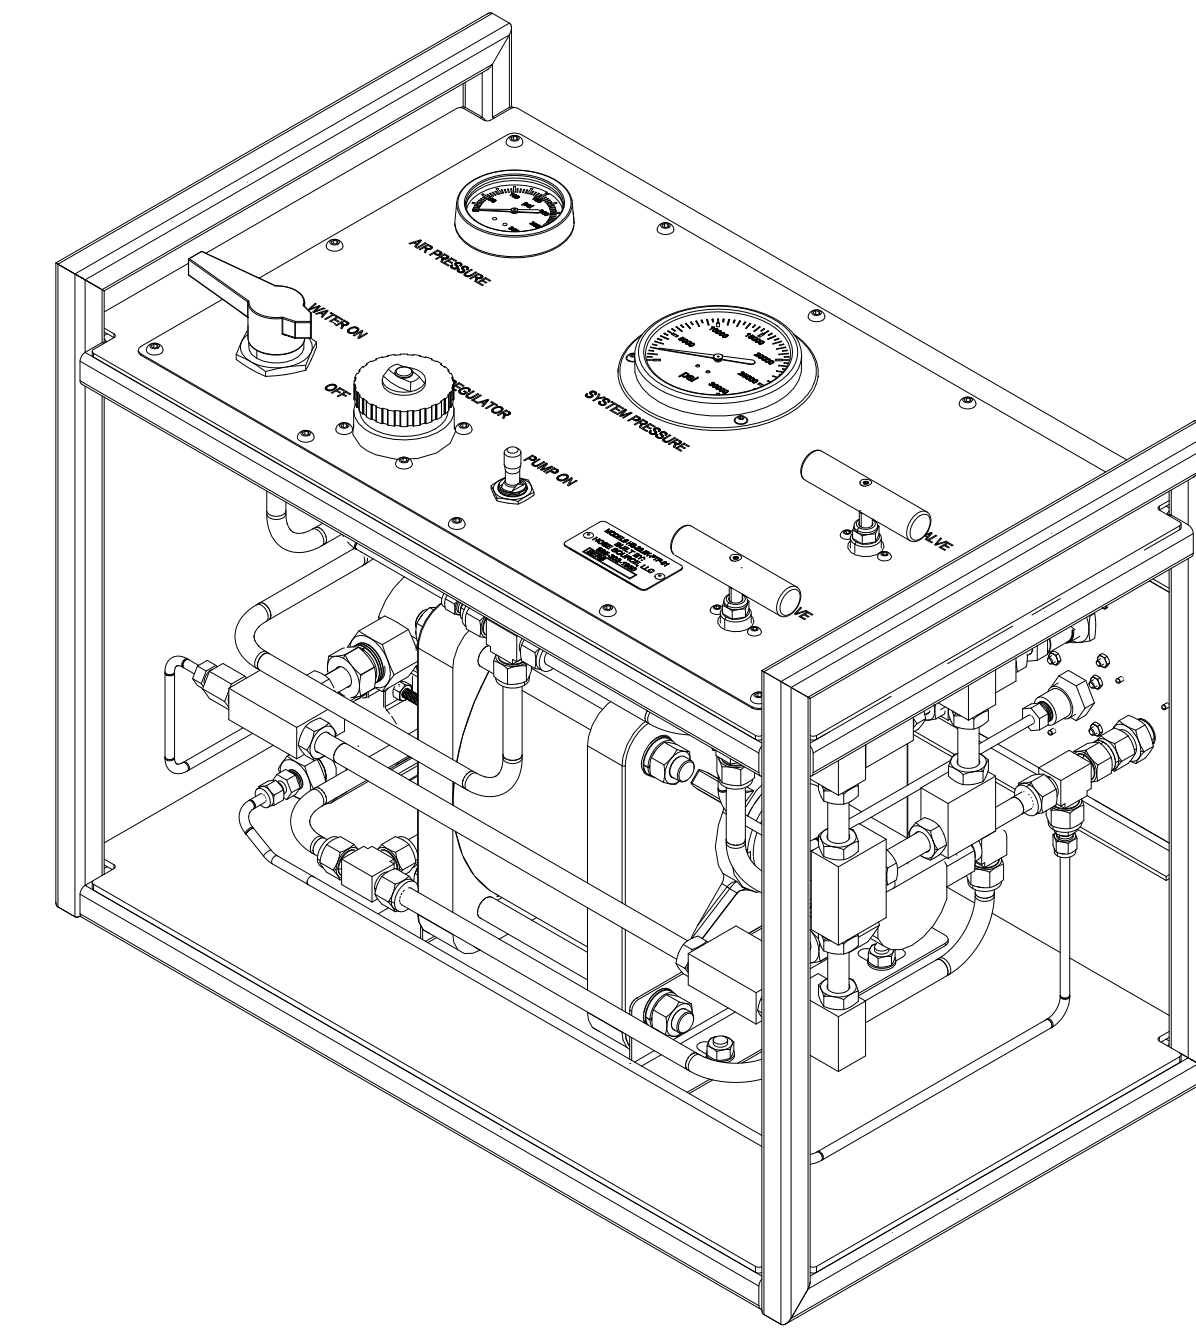

DESCRIPTION:

22,500 PSI PORTABLE TEST PUMP

PS
PUMP
SOURCE
A PRODUCT OF HOSE SOURCE, LLC

213 Trinity Ln
Gray, LA 70359

TITLE
HS-22.5K-PTP-01

SIZE D	DRAWING BY: K. GILES	REV 0
SCALE	EDIT	REV DATE:

SHEET 1 OF 1