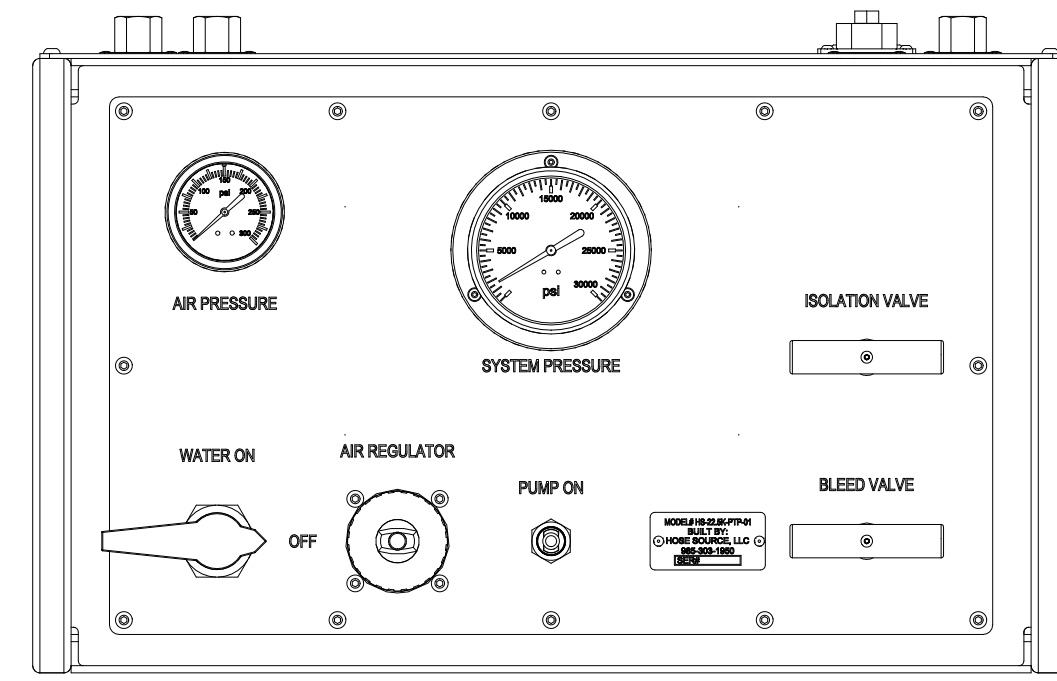

DESCRIPTION:

22,500 PSI PORTABLE TEST PUMP

PS
PUMP
SOURCE
A PRODUCT OF HOSE SOURCE, LLC

213 Trinity Ln
Gray, LA 70359

TITLE
HS-22.5K-PTP-01

SIZE D	DRAWING BY: K. GILES	REV 0
SCALE	EDIT	REV DATE:

SHEET 1 OF 1