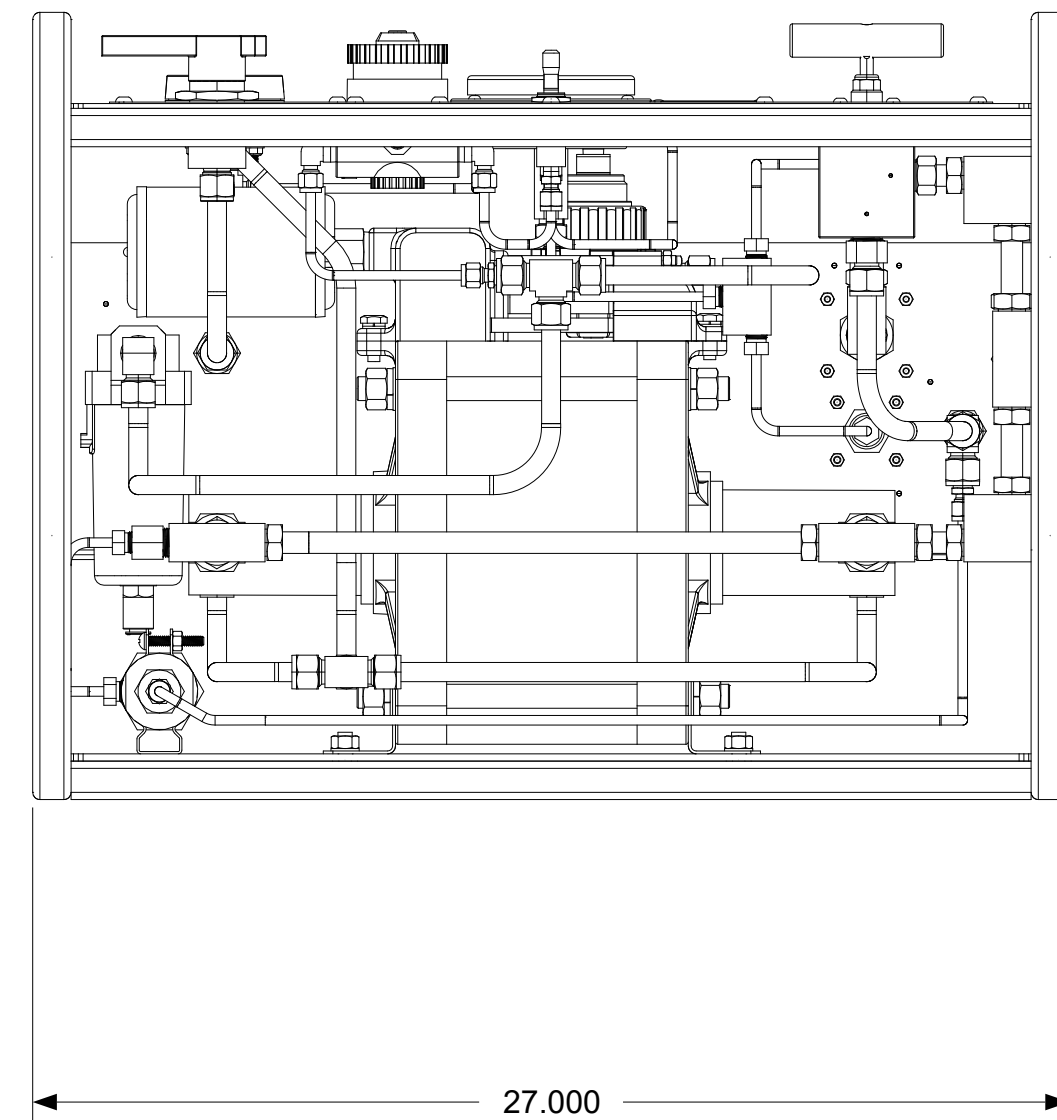

DESCRIPTION:

22,500 PSI PORTABLE TEST PUMP

PS
PUMP
SOURCE
A PRODUCT OF HOSE SOURCE, LLC

213 Trinity Ln
Gray, LA 70359

TITLE
HS-22.5K-PTP-01

SIZE D	DRAWING BY: K. GILES	REV 0
SCALE	EDIT	REV DATE:

SHEET 1 OF 1