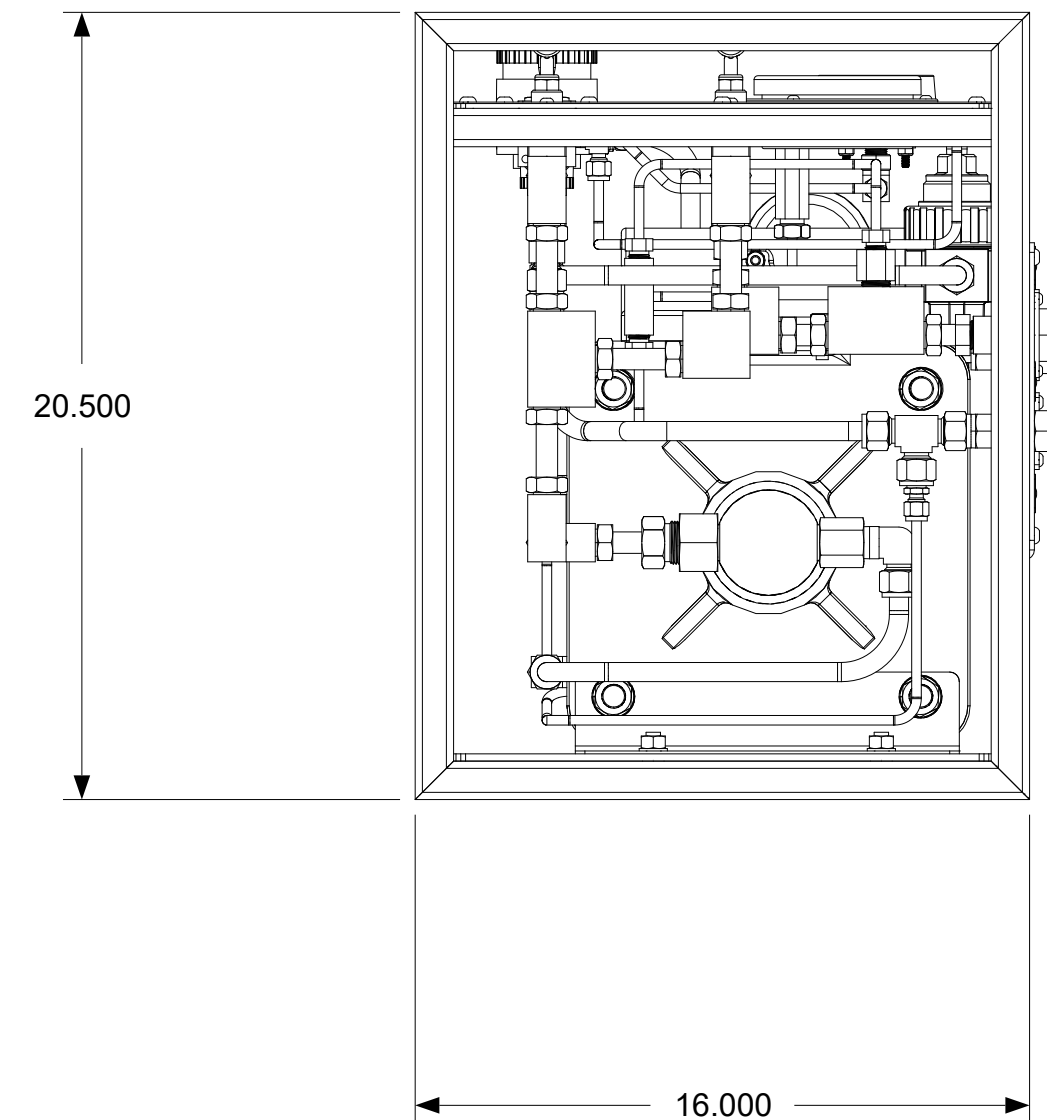

DESCRIPTION:

22,500 PSI PORTABLE TEST PUMP

PS
PUMP
SOURCE
A PRODUCT OF HOSE SOURCE, LLC

213 Trinity Ln
Gray, LA 70359

TITLE
HS-22.5K-PTP-01

SIZE D	DRAWING BY: K. GILES	REV 0
SCALE	EDIT	REV DATE:

SHEET 1 OF 1