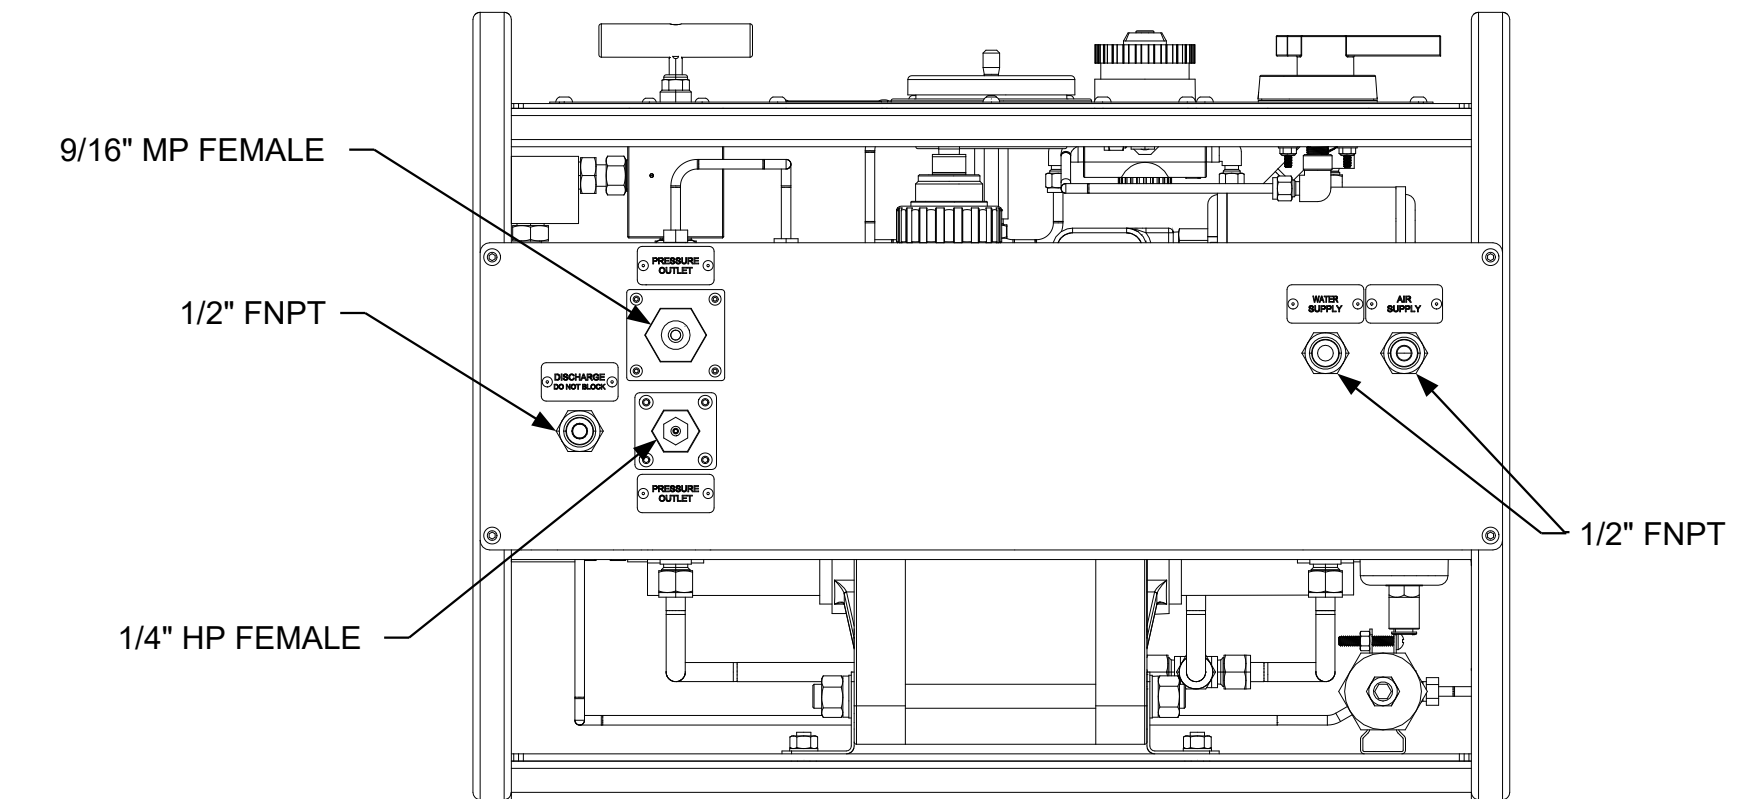

DESCRIPTION:

22,500 PSI PORTABLE TEST PUMP

PS
PUMP
SOURCE
A PRODUCT OF HOSE SOURCE, LLC

213 Trinity Ln
Gray, LA 70359

TITLE
HS-22.5K-PTP-01

SIZE D	DRAWING BY: K. GILES	REV 0
SCALE	EDIT	REV DATE:

SHEET 1 OF 1