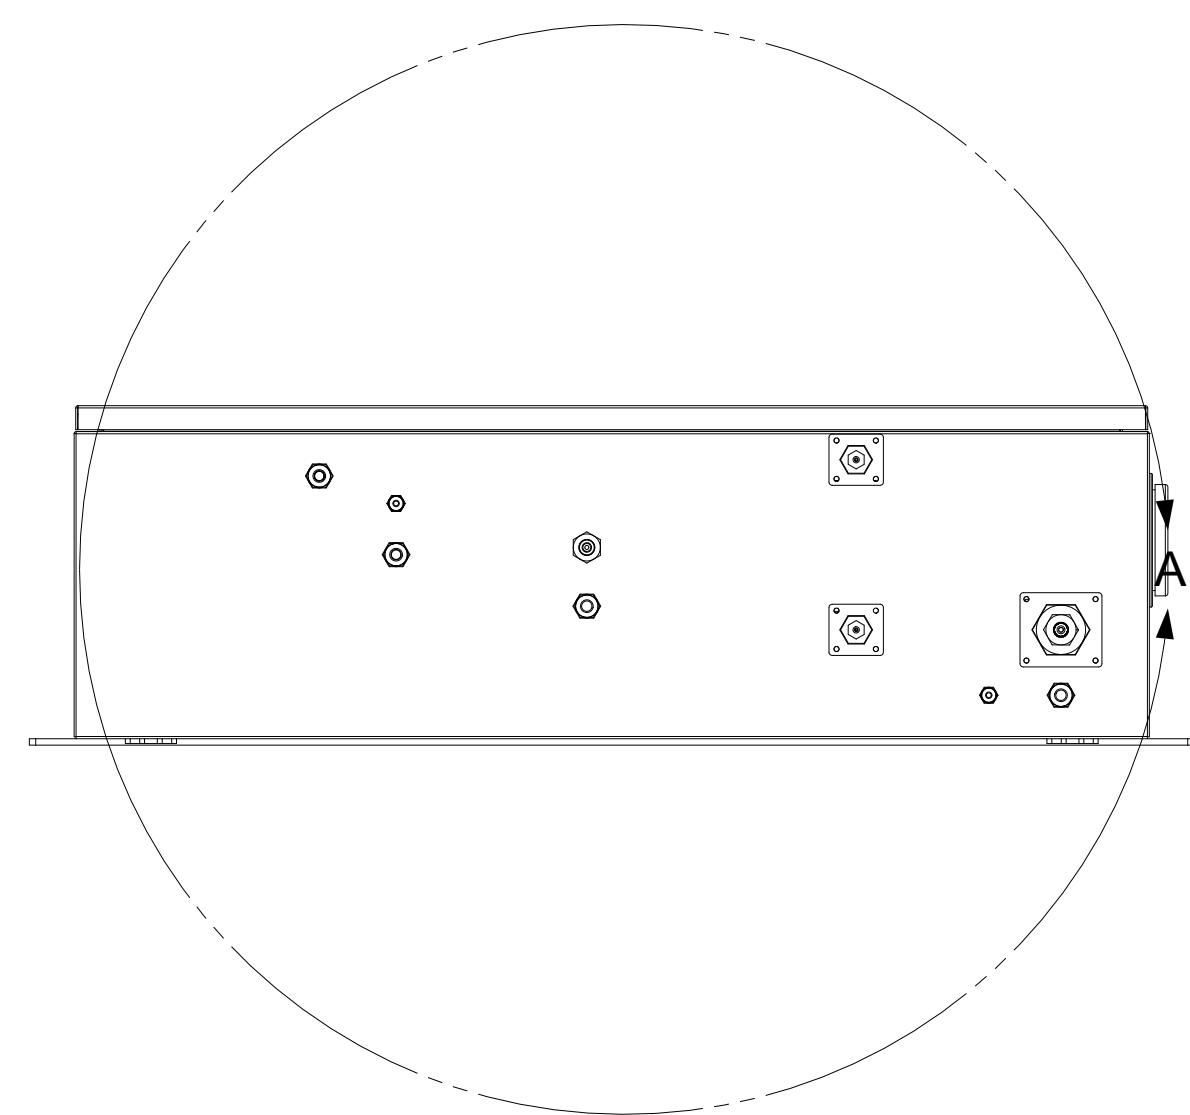

DESCRIPTION:

30,000 PSI WALL MOUNT TEST BAY PUMP BOX

213 Trinity Ln
Gray, LA 70359

TITLE		HS-30K-TB-02	
SIZE	DRAWING BY:	K. GILES	REV
D			0
SCALE	EDIT	SHEET 1 OF 2	REV DATE:

DESCRIPTION:

30,000 PSI WALL MOUNT TEST BAY CONTROL PANEL

PUMP SOURCE
A PRODUCT OF HOSE SOURCE, LLC

213 Trinity Ln
Gray, LA 70359

TITLE

HS-30K-TB-02

SIZE	DRAWING BY:	K. GILES	REV	0
D				
SCALE	EDIT	SHEET 2 OF 2	REV DATE:	