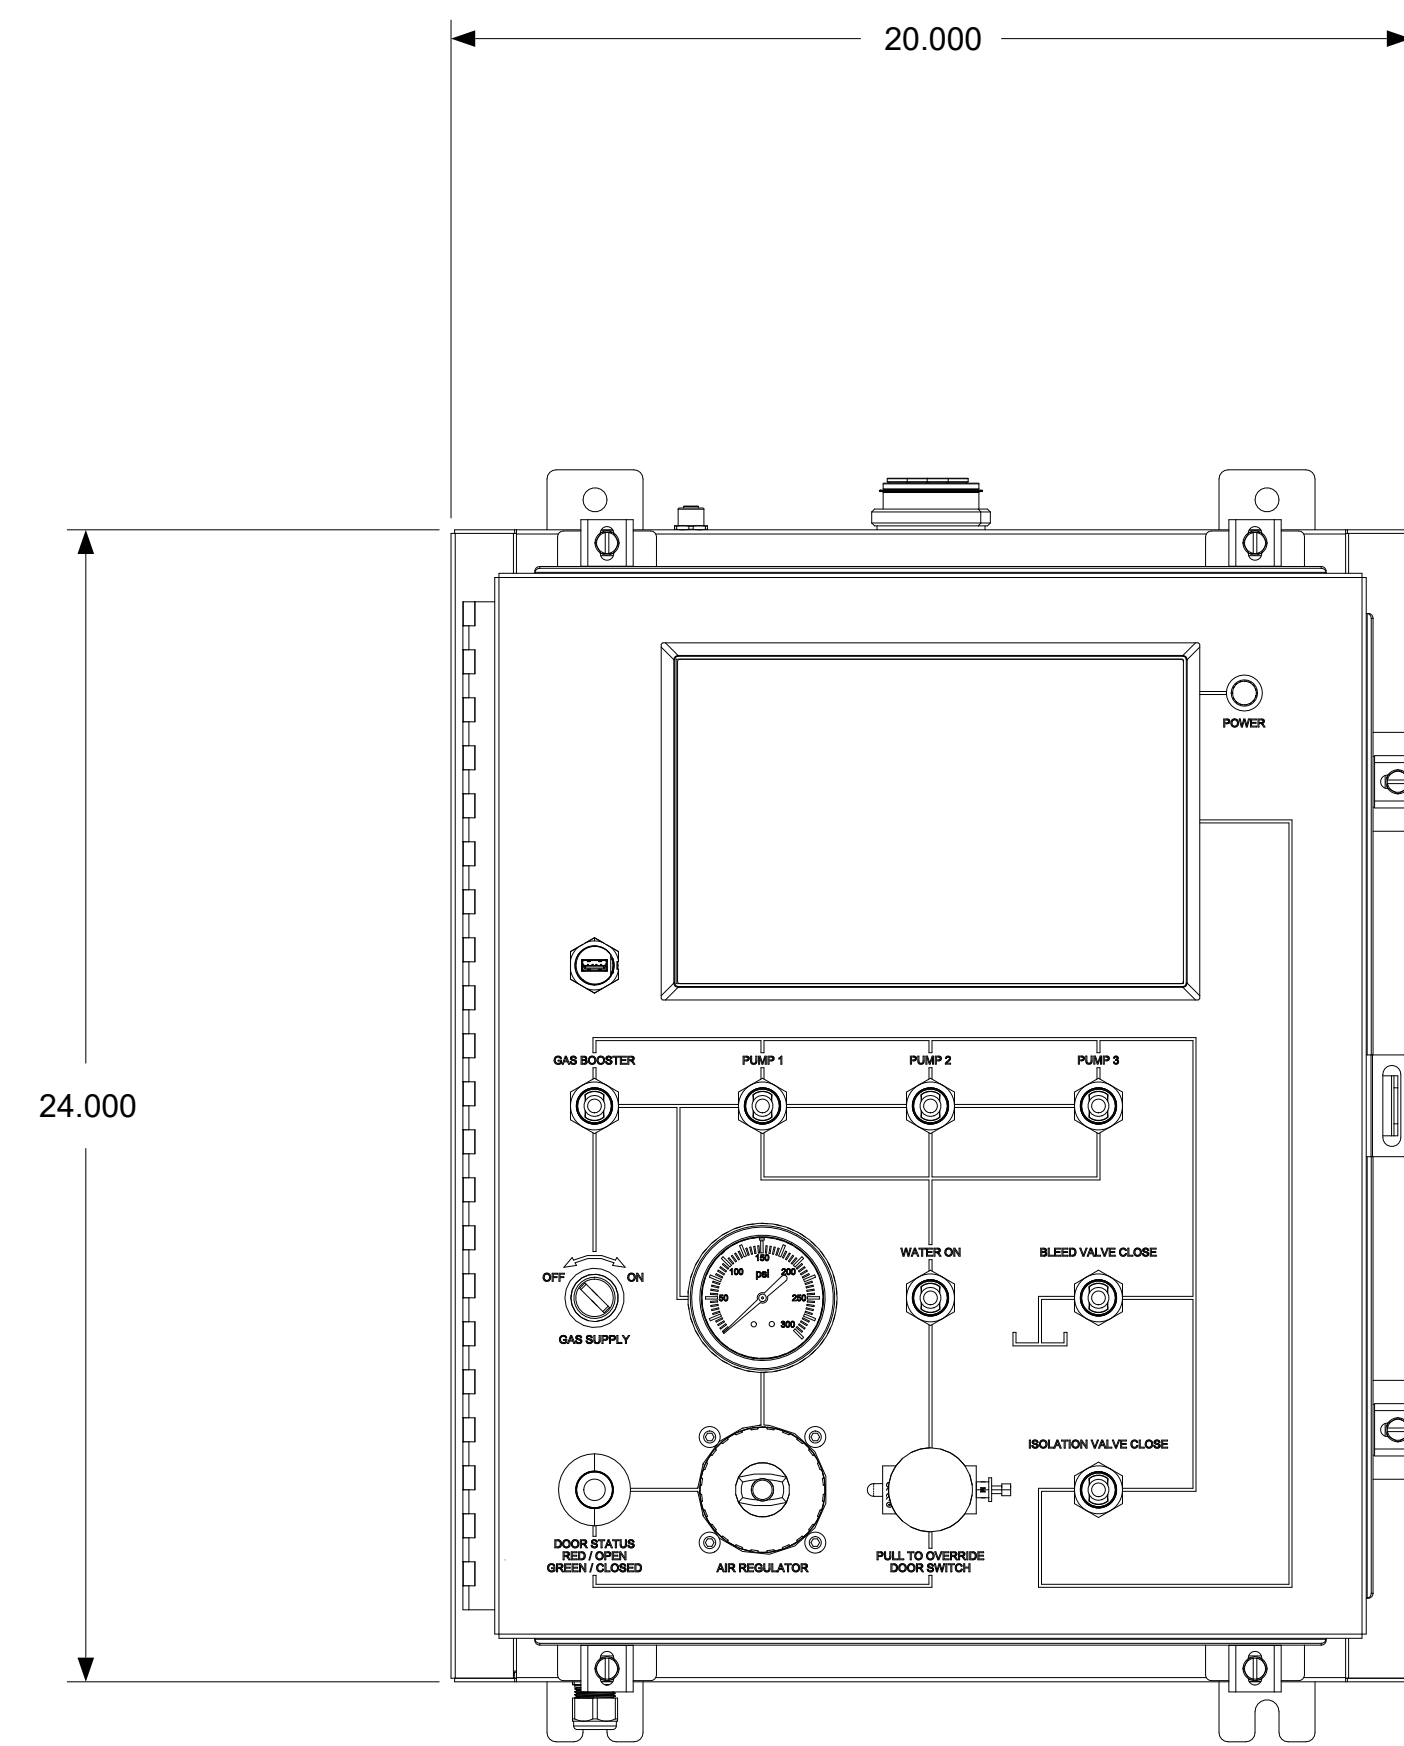

DESCRIPTION:

30,000 PSI WALL MOUNT TEST BAY PUMP BOX

213 Trinity Ln
Gray, LA 70359

TITLE		HS-30K-TB-02	
SIZE	DRAWING BY:	K. GILES	REV
D			0
SCALE	EDIT	SHEET 1 OF 2	REV DATE:

DESCRIPTION:

30,000 PSI WALL MOUNT TEST BAY CONTROL PANEL

PUMP SOURCE
A PRODUCT OF HOSE SOURCE, LLC

213 Trinity Ln
Gray, LA 70359

TITLE

HS-30K-TB-02

SIZE	DRAWING BY:	K. GILES	REV	0
D				
SCALE	EDIT	SHEET 2 OF 2	REV DATE:	