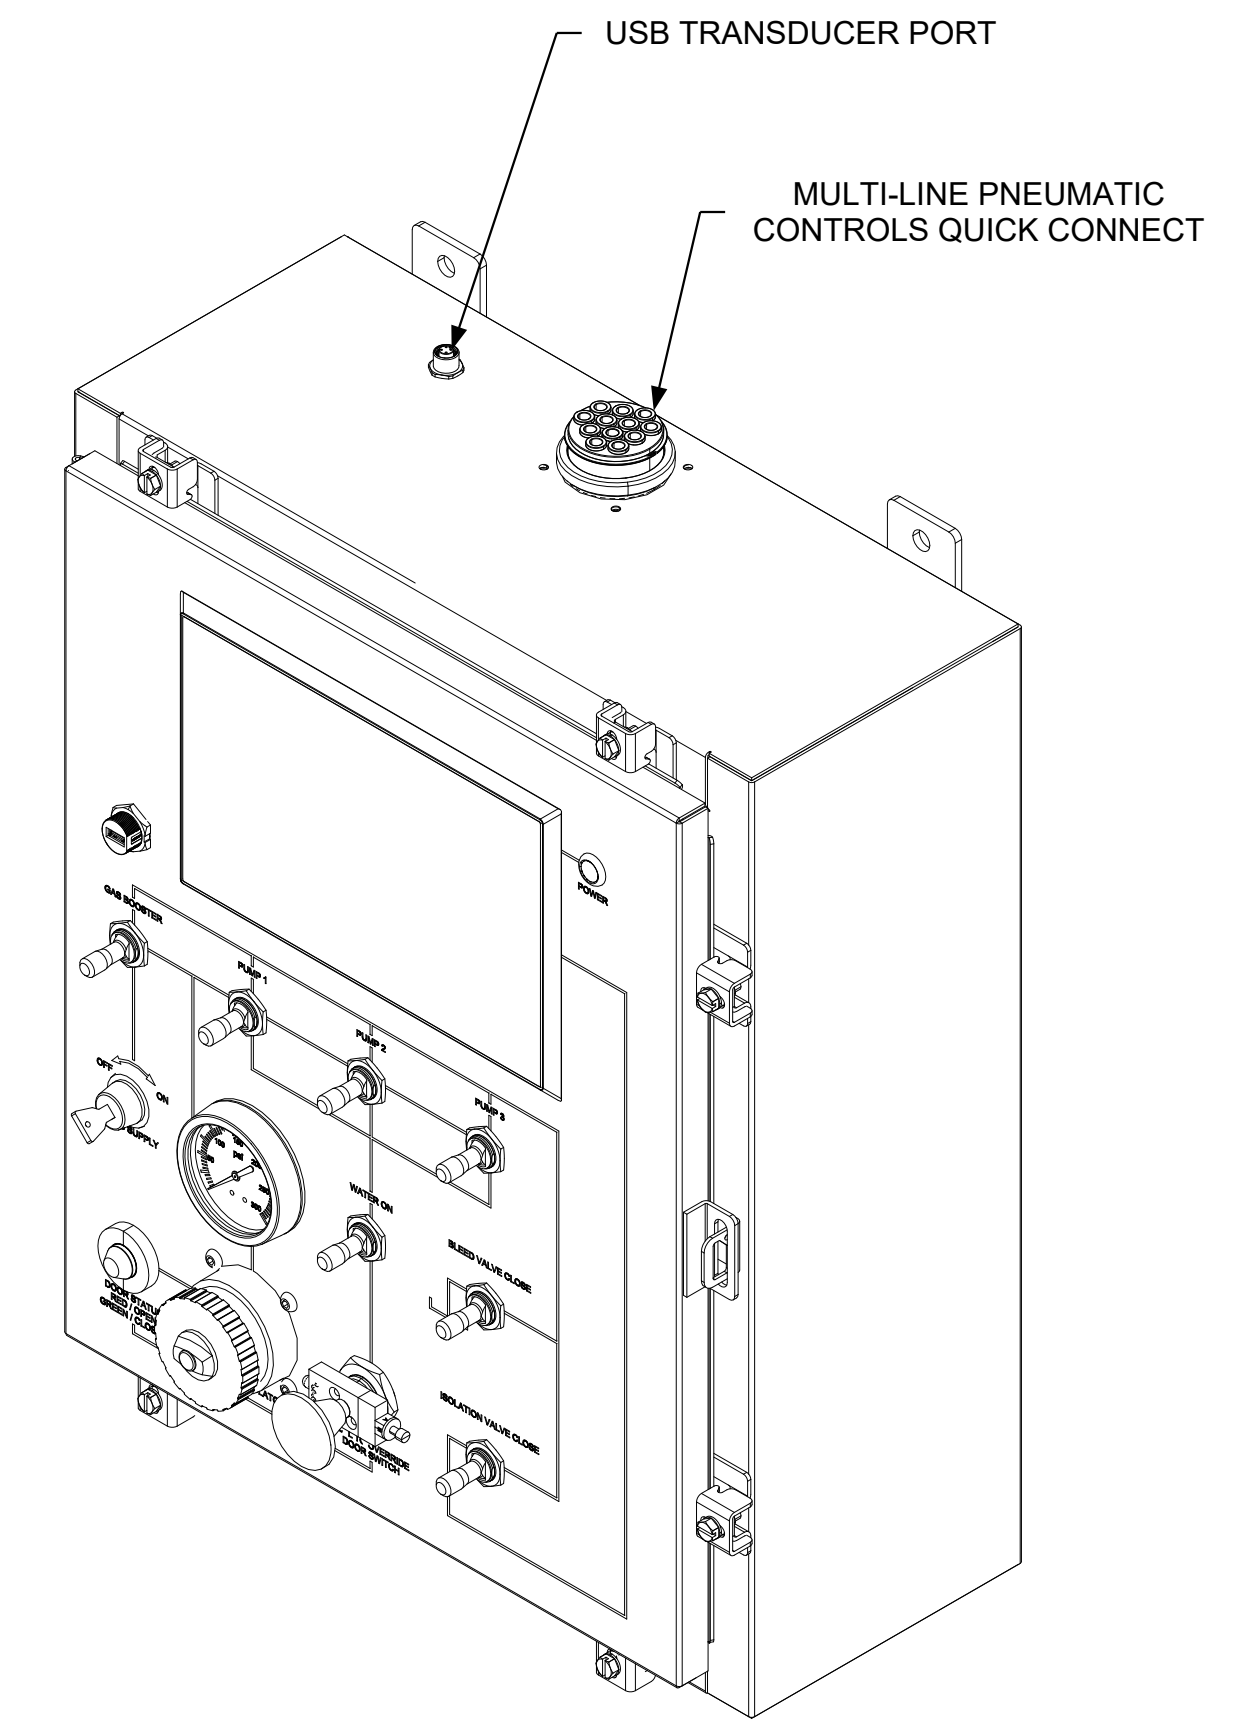

DESCRIPTION:

30,000 PSI WALL MOUNT TEST BAY PUMP BOX

213 Trinity Ln
Gray, LA 70359

TITLE		HS-30K-TB-02	
SIZE	DRAWING BY:	K. GILES	REV
D			0
SCALE	EDIT	SHEET 1 OF 2	REV DATE:

DESCRIPTION:

30,000 PSI WALL MOUNT TEST BAY CONTROL PANEL

PUMP SOURCE
A PRODUCT OF HOSE SOURCE, LLC

213 Trinity Ln
Gray, LA 70359

TITLE

HS-30K-TB-02

SIZE	DRAWING BY:	K. GILES	REV	0
D				
SCALE	EDIT	SHEET 2 OF 2	REV DATE:	