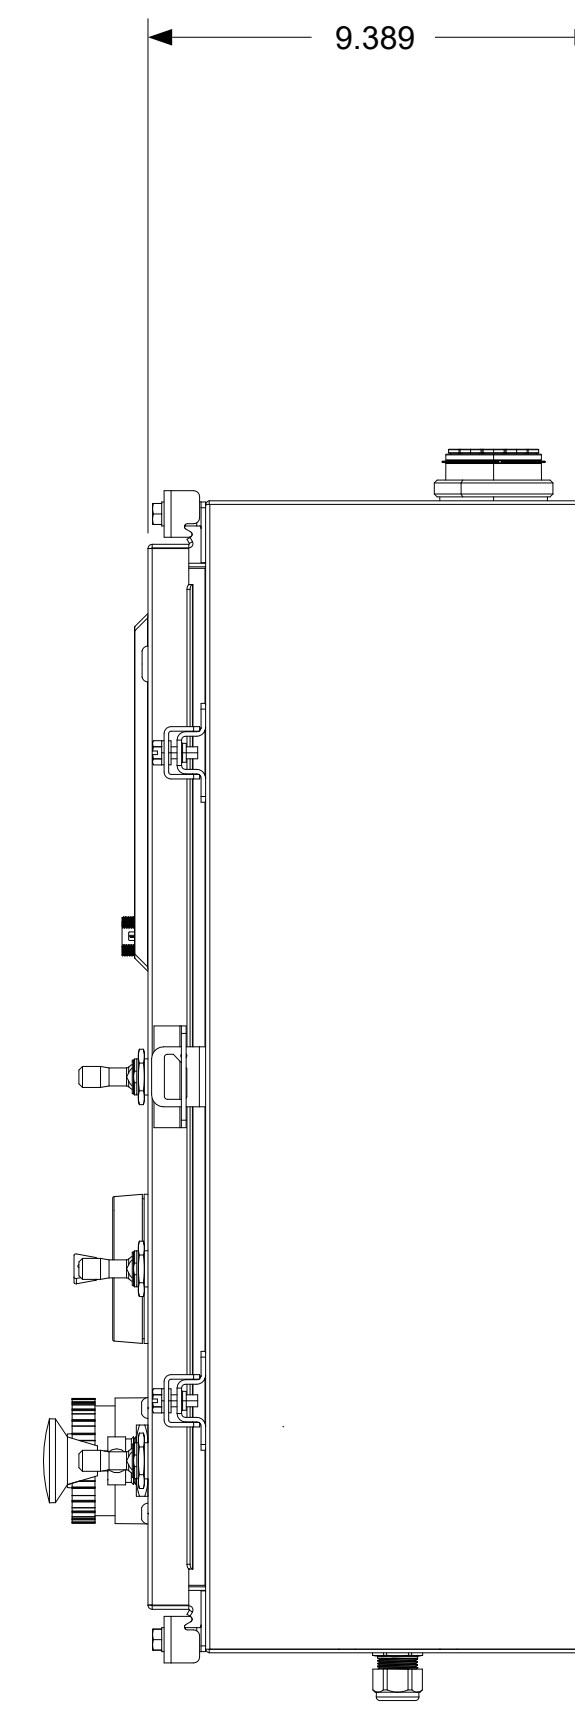

DESCRIPTION:

30,000 PSI WALL MOUNT TEST BAY PUMP BOX

213 Trinity Ln
Gray, LA 70359

TITLE		HS-30K-TB-02	
SIZE	DRAWING BY:	K. GILES	REV
D			0
SCALE	EDIT	SHEET 1 OF 2	REV DATE:

DESCRIPTION:

30,000 PSI WALL MOUNT TEST BAY CONTROL PANEL

PUMP SOURCE
A PRODUCT OF HOSE SOURCE, LLC

213 Trinity Ln
Gray, LA 70359

TITLE

HS-30K-TB-02

SIZE	DRAWING BY:	K. GILES	REV	0
D				
SCALE	EDIT	SHEET 2 OF 2	REV DATE:	