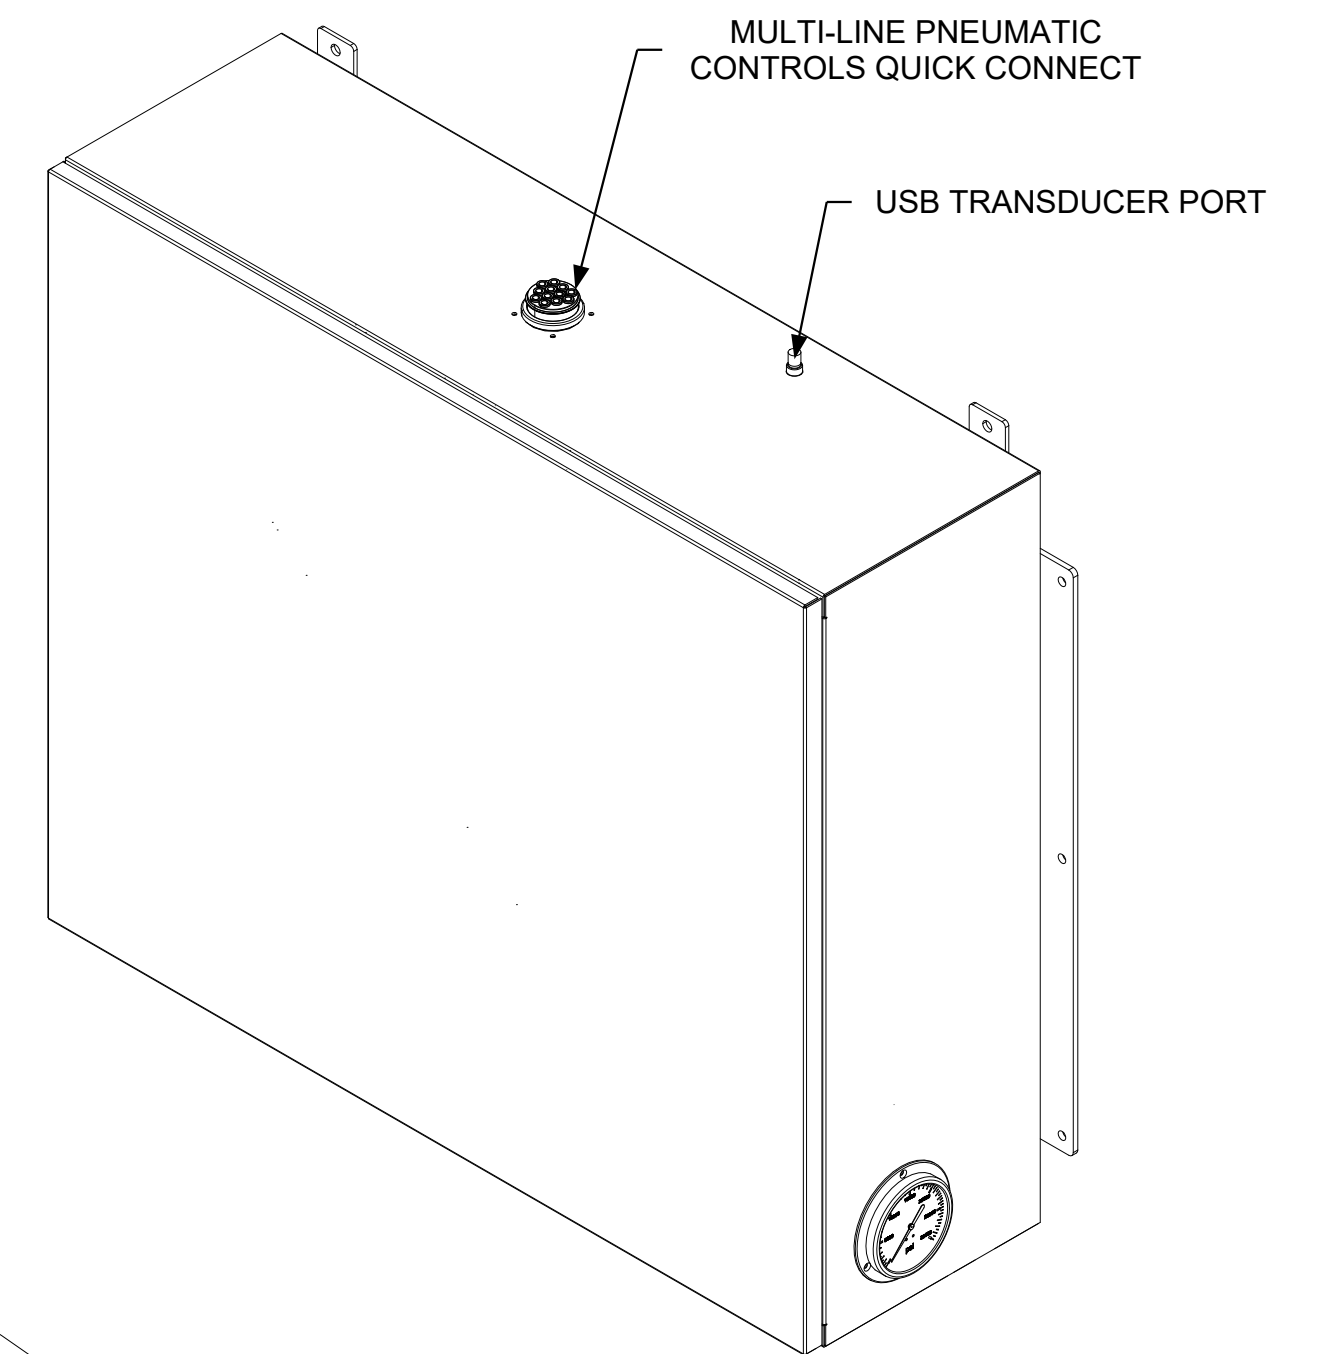

DESCRIPTION:

30,000 PSI WALL MOUNT TEST BAY PUMP BOX

213 Trinity Ln
Gray, LA 70359

TITLE		HS-30K-TB-02	
SIZE	DRAWING BY:	K. GILES	REV
D			0
SCALE	EDIT	SHEET 1 OF 2	REV DATE:

DESCRIPTION:

30,000 PSI WALL MOUNT TEST BAY CONTROL PANEL

PUMP SOURCE
A PRODUCT OF HOSE SOURCE, LLC

213 Trinity Ln
Gray, LA 70359

TITLE

HS-30K-TB-02

SIZE	DRAWING BY:	K. GILES	REV	0
D				
SCALE	EDIT	SHEET 2 OF 2	REV DATE:	