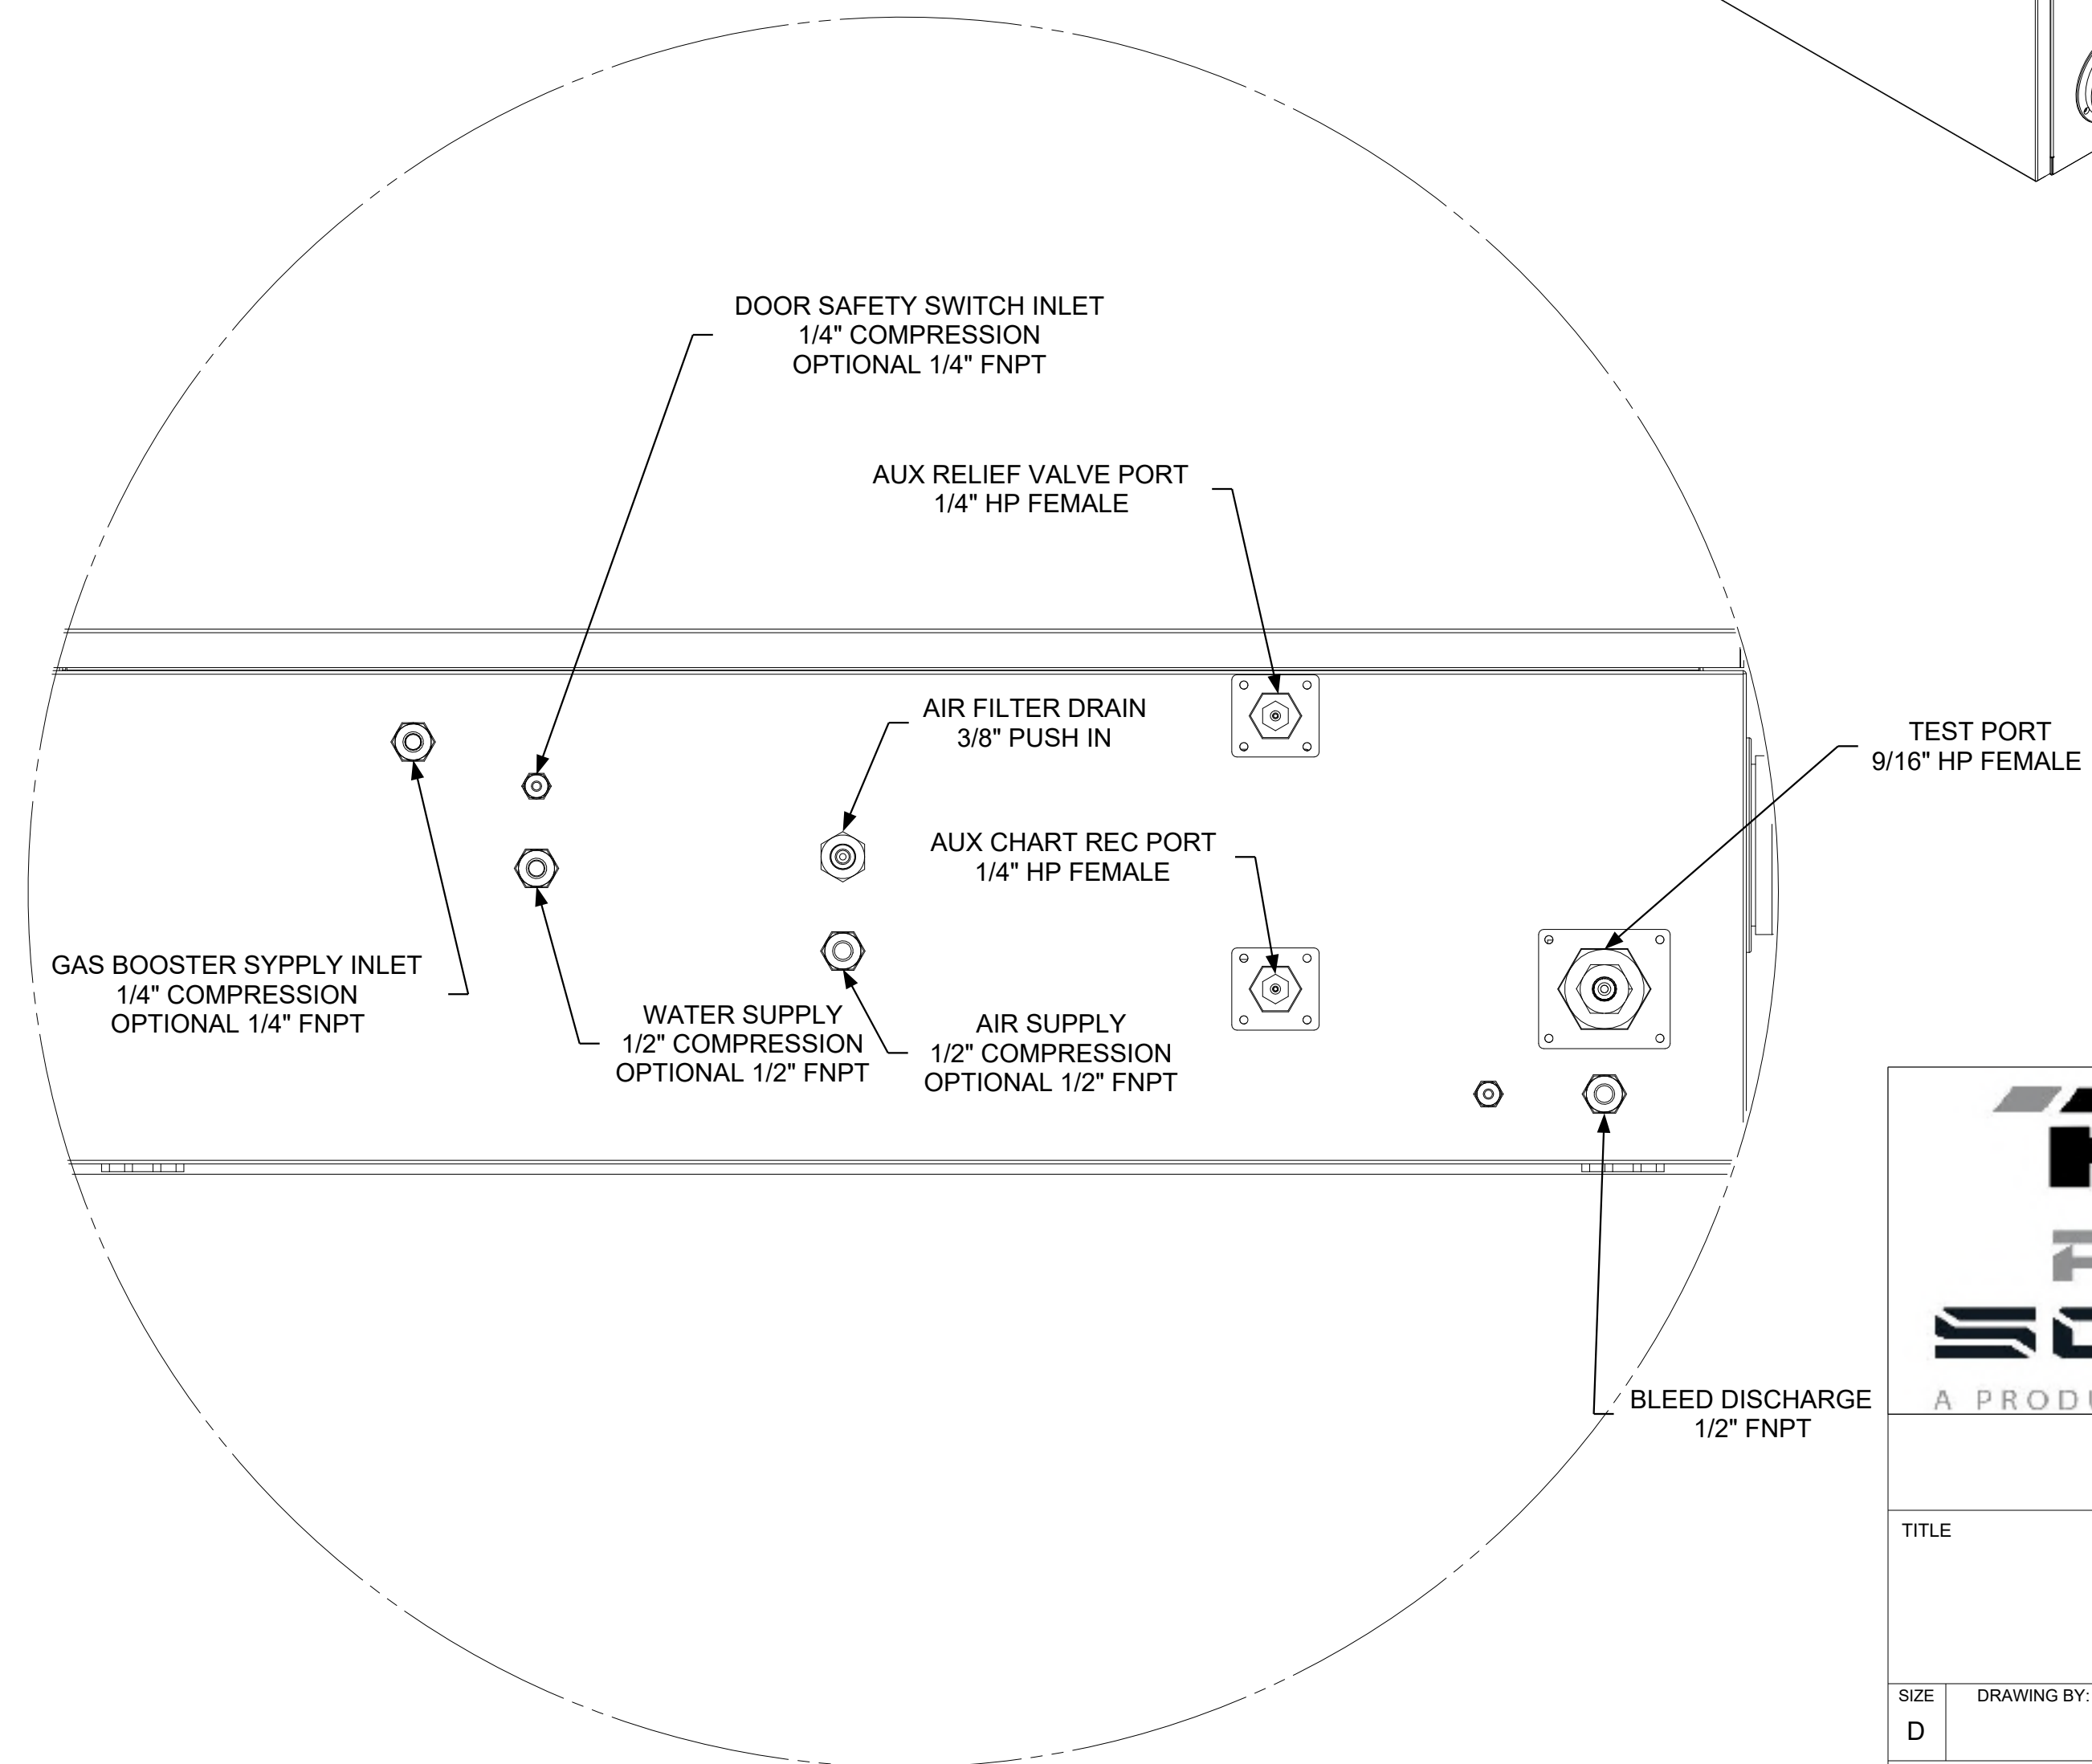

DESCRIPTION:

30,000 PSI WALL MOUNT TEST BAY PUMP BOX

213 Trinity Ln
Gray, LA 70359

TITLE		HS-30K-TB-02	
SIZE	DRAWING BY:	K. GILES	REV
D			0
SCALE	EDIT	SHEET 1 OF 2	REV DATE:

DESCRIPTION:

30,000 PSI WALL MOUNT TEST BAY CONTROL PANEL

PUMP SOURCE
A PRODUCT OF HOSE SOURCE, LLC

213 Trinity Ln
Gray, LA 70359

TITLE

HS-30K-TB-02

SIZE	DRAWING BY:	K. GILES	REV	0
D				
SCALE	EDIT	SHEET 2 OF 2	REV DATE:	