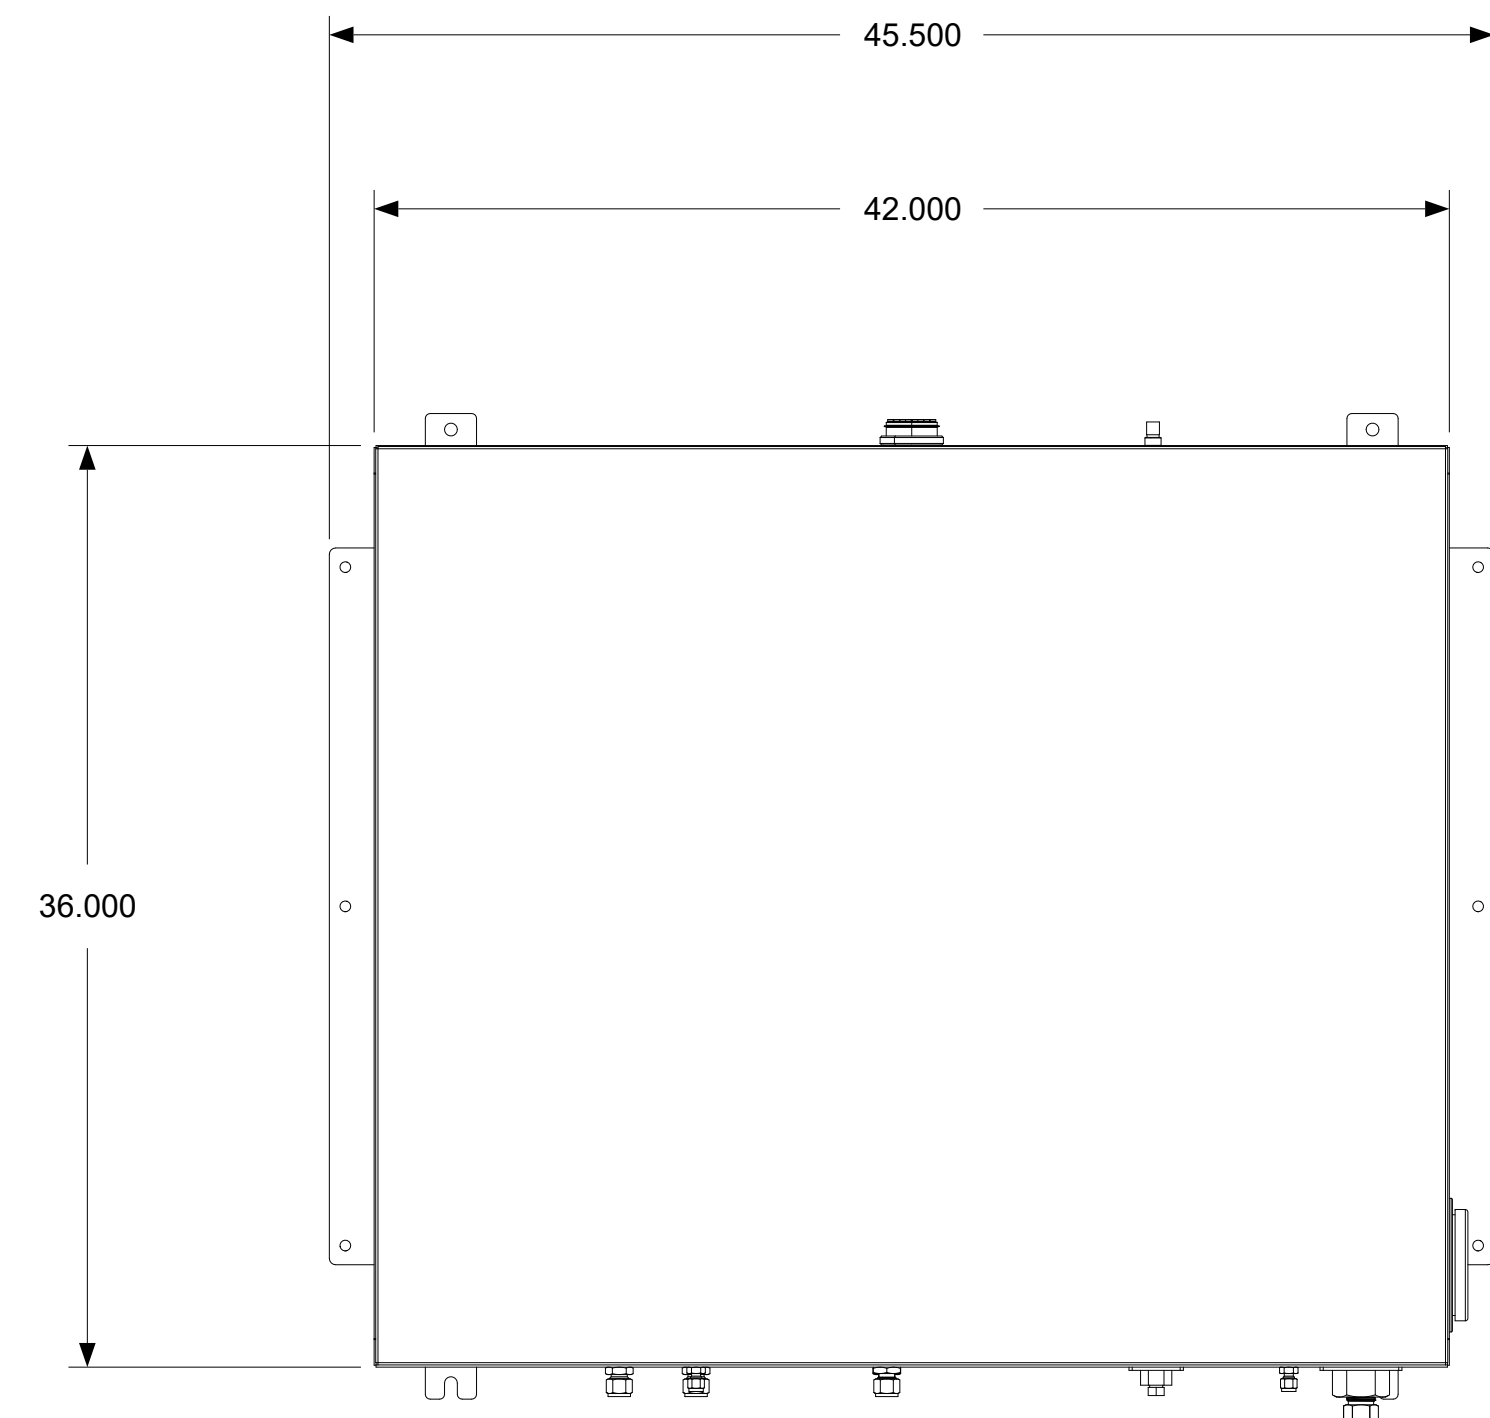

DESCRIPTION:

30,000 PSI WALL MOUNT TEST BAY PUMP BOX

213 Trinity Ln
Gray, LA 70359

TITLE		HS-30K-TB-02	
SIZE	DRAWING BY:	K. GILES	REV
D			0
SCALE	EDIT	SHEET 1 OF 2	REV DATE:

DESCRIPTION:

30,000 PSI WALL MOUNT TEST BAY CONTROL PANEL

PUMP SOURCE
A PRODUCT OF HOSE SOURCE, LLC

213 Trinity Ln
Gray, LA 70359

TITLE

HS-30K-TB-02

SIZE	DRAWING BY:	K. GILES	REV	0
D				
SCALE	EDIT	SHEET 2 OF 2	REV DATE:	