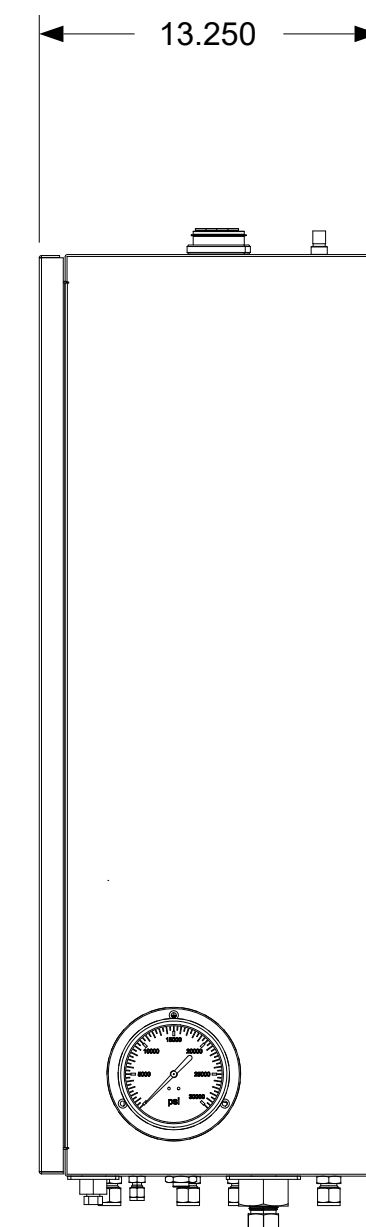

DESCRIPTION:

30,000 PSI WALL MOUNT TEST BAY PUMP BOX

213 Trinity Ln
Gray, LA 70359

TITLE		HS-30K-TB-02	
SIZE	DRAWING BY:	K. GILES	REV
D			0
SCALE	EDIT	SHEET 1 OF 2	REV DATE:

DESCRIPTION:

30,000 PSI WALL MOUNT TEST BAY CONTROL PANEL

PUMP SOURCE
A PRODUCT OF HOSE SOURCE, LLC

213 Trinity Ln
Gray, LA 70359

TITLE

HS-30K-TB-02

SIZE	DRAWING BY:	K. GILES	REV	0
D				
SCALE	EDIT	SHEET 2 OF 2	REV DATE:	