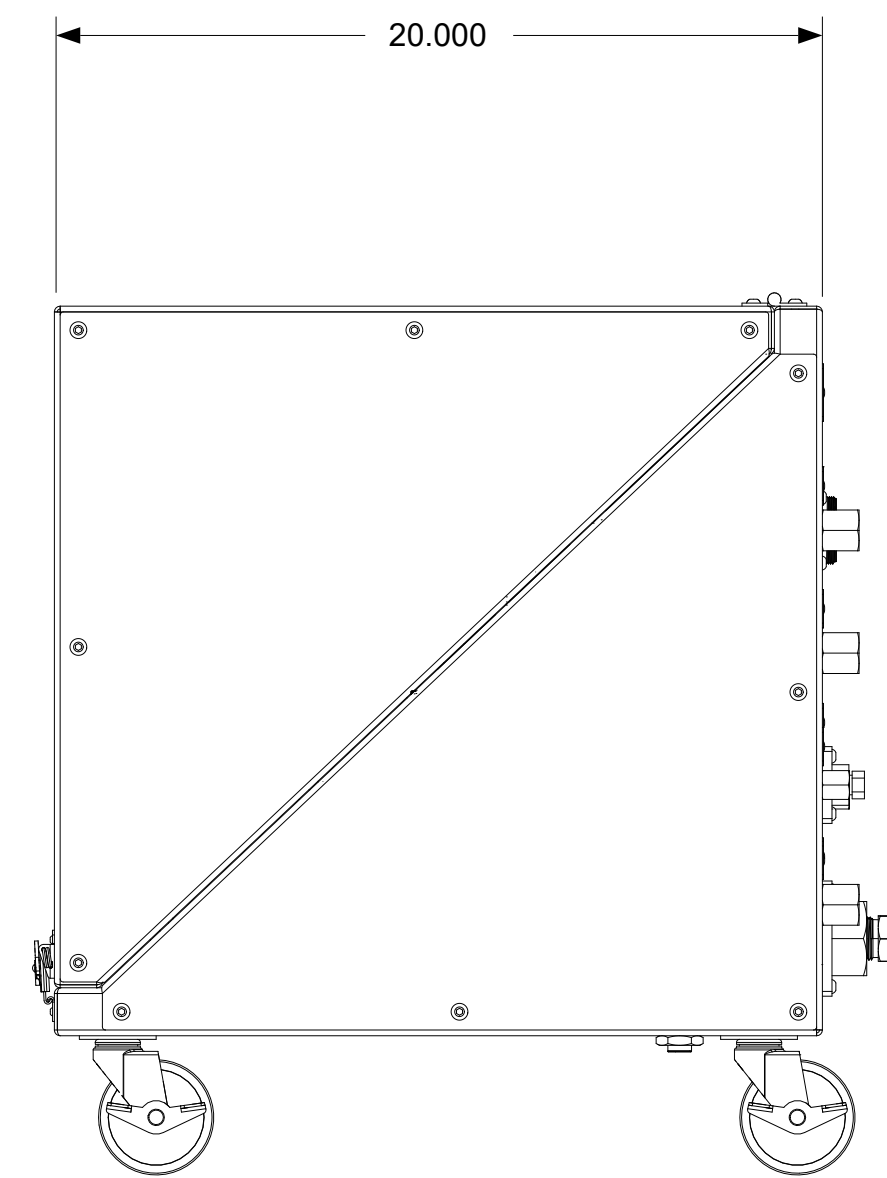

DESCRIPTION:

30,000 PSI TEST BAY MODULAR PUMP BOX

213 Trinity Ln
Gray, LA 70359

TITLE

HS-30K-TB-03

SIZE	DRAWING BY:	K. GILES	REV	0
D				
SCALE	EDIT	SHEET 1 OF 2	REV DATE:	

DESCRIPTION:

30,000 PSI MODULAR TEST BAY CONTROL PANEL

MULTI-LINE PNEUMATIC
CONTROLS QUICK CONNECT

PS
PUMP
SOURCE
A PRODUCT OF HOSE SOURCE, LLC

213 Trinity Ln
Gray, LA 70359

TITLE

HS-30K-TB-03

SIZE	DRAWING BY:	K. GILES	REV	0
D				
SCALE	EDIT	SHEET 2 OF 2	REV DATE:	