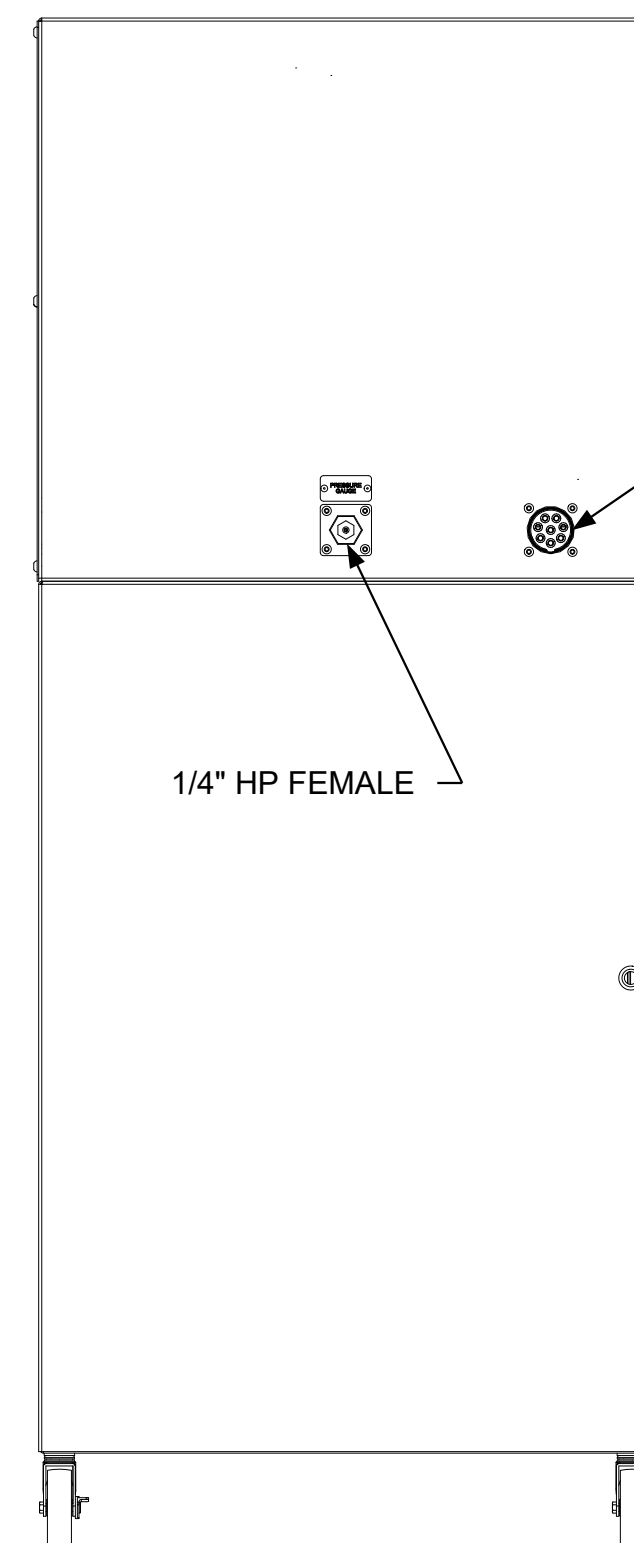

DESCRIPTION:

30,000 PSI TEST BAY MODULAR PUMP BOX

213 Trinity Ln
Gray, LA 70359

TITLE

HS-30K-TB-03

SIZE	DRAWING BY:	K. GILES	REV	0
D				
SCALE	EDIT	SHEET 1 OF 2	REV DATE:	

DESCRIPTION:

30,000 PSI MODULAR TEST BAY CONTROL PANEL

MULTI-LINE PNEUMATIC
CONTROLS QUICK CONNECT

PS
PUMP
SOURCE
A PRODUCT OF HOSE SOURCE, LLC

213 Trinity Ln
Gray, LA 70359

TITLE

HS-30K-TB-03

SIZE	DRAWING BY:	K. GILES	REV	0
D				
SCALE	EDIT	SHEET 2 OF 2	REV DATE:	