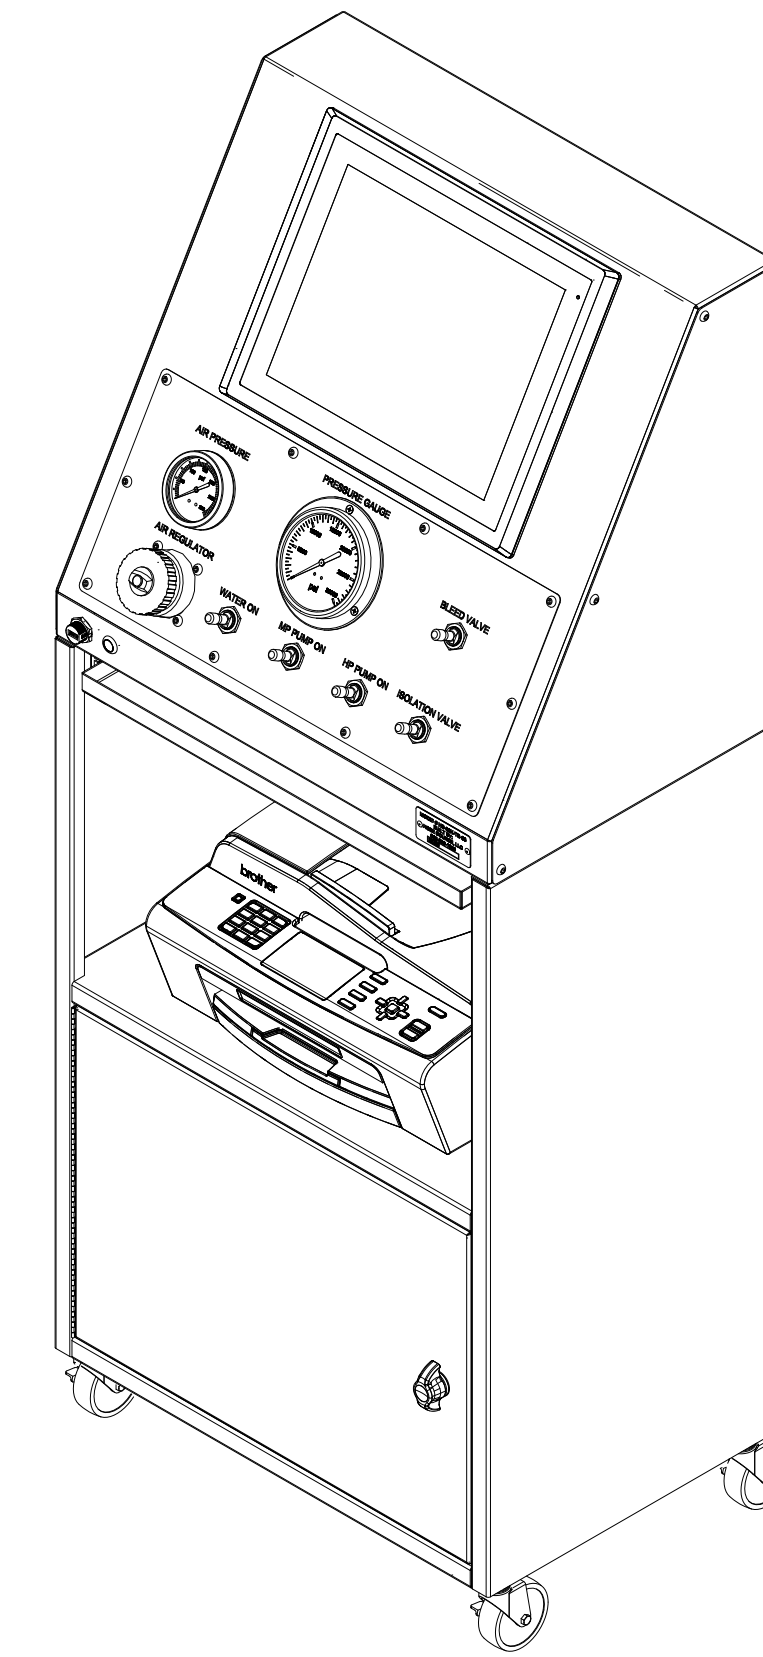

DESCRIPTION:

30,000 PSI TEST BAY MODULAR PUMP BOX

213 Trinity Ln
Gray, LA 70359

TITLE

HS-30K-TB-03

SIZE	DRAWING BY:	K. GILES	REV	0
D				
SCALE	EDIT	SHEET 1 OF 2	REV DATE:	

DESCRIPTION:

30,000 PSI MODULAR TEST BAY CONTROL PANEL

MULTI-LINE PNEUMATIC
CONTROLS QUICK CONNECT

PS
PUMP
SOURCE
A PRODUCT OF HOSE SOURCE, LLC

213 Trinity Ln
Gray, LA 70359

TITLE

HS-30K-TB-03

SIZE	DRAWING BY:	K. GILES	REV	0
D				
SCALE	EDIT	SHEET 2 OF 2	REV DATE:	