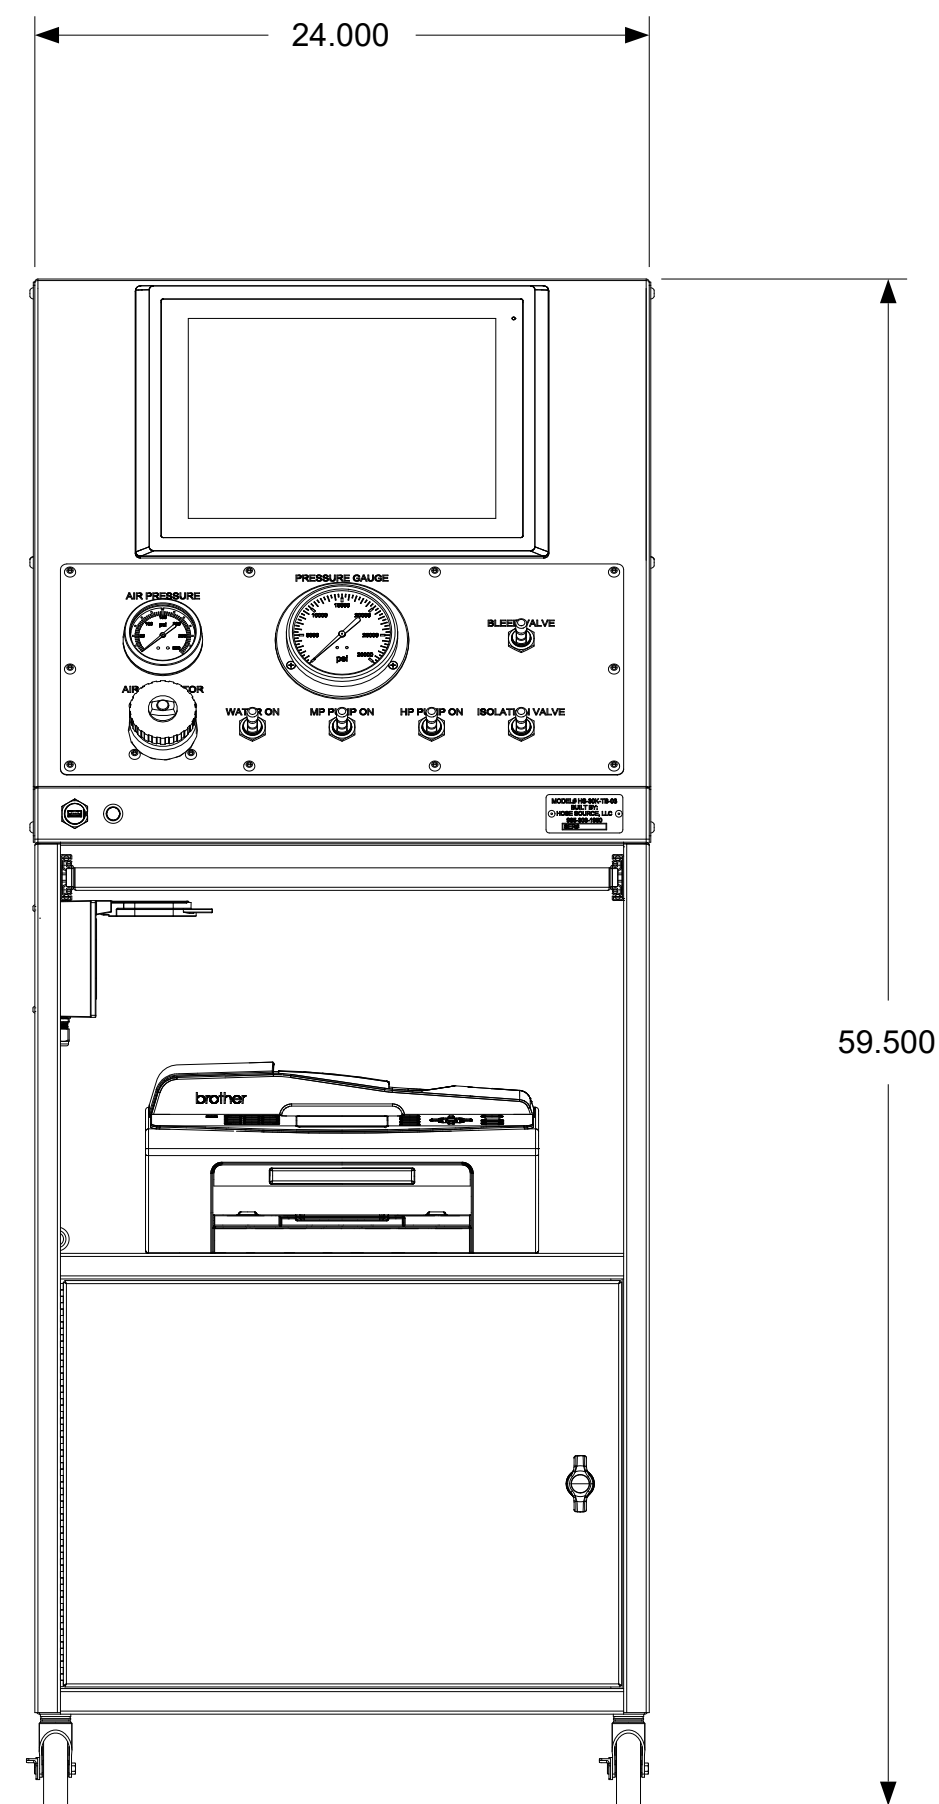

DESCRIPTION:

30,000 PSI TEST BAY MODULAR PUMP BOX

213 Trinity Ln
Gray, LA 70359

TITLE

HS-30K-TB-03

SIZE	DRAWING BY:	K. GILES	REV	0
D				
SCALE	EDIT	SHEET 1 OF 2	REV DATE:	

DESCRIPTION:

30,000 PSI MODULAR TEST BAY CONTROL PANEL

MULTI-LINE PNEUMATIC
CONTROLS QUICK CONNECT

PS
PUMP
SOURCE
A PRODUCT OF HOSE SOURCE, LLC

213 Trinity Ln
Gray, LA 70359

TITLE

HS-30K-TB-03

SIZE	DRAWING BY:	K. GILES	REV	0
D				
SCALE	EDIT	SHEET 2 OF 2	REV DATE:	