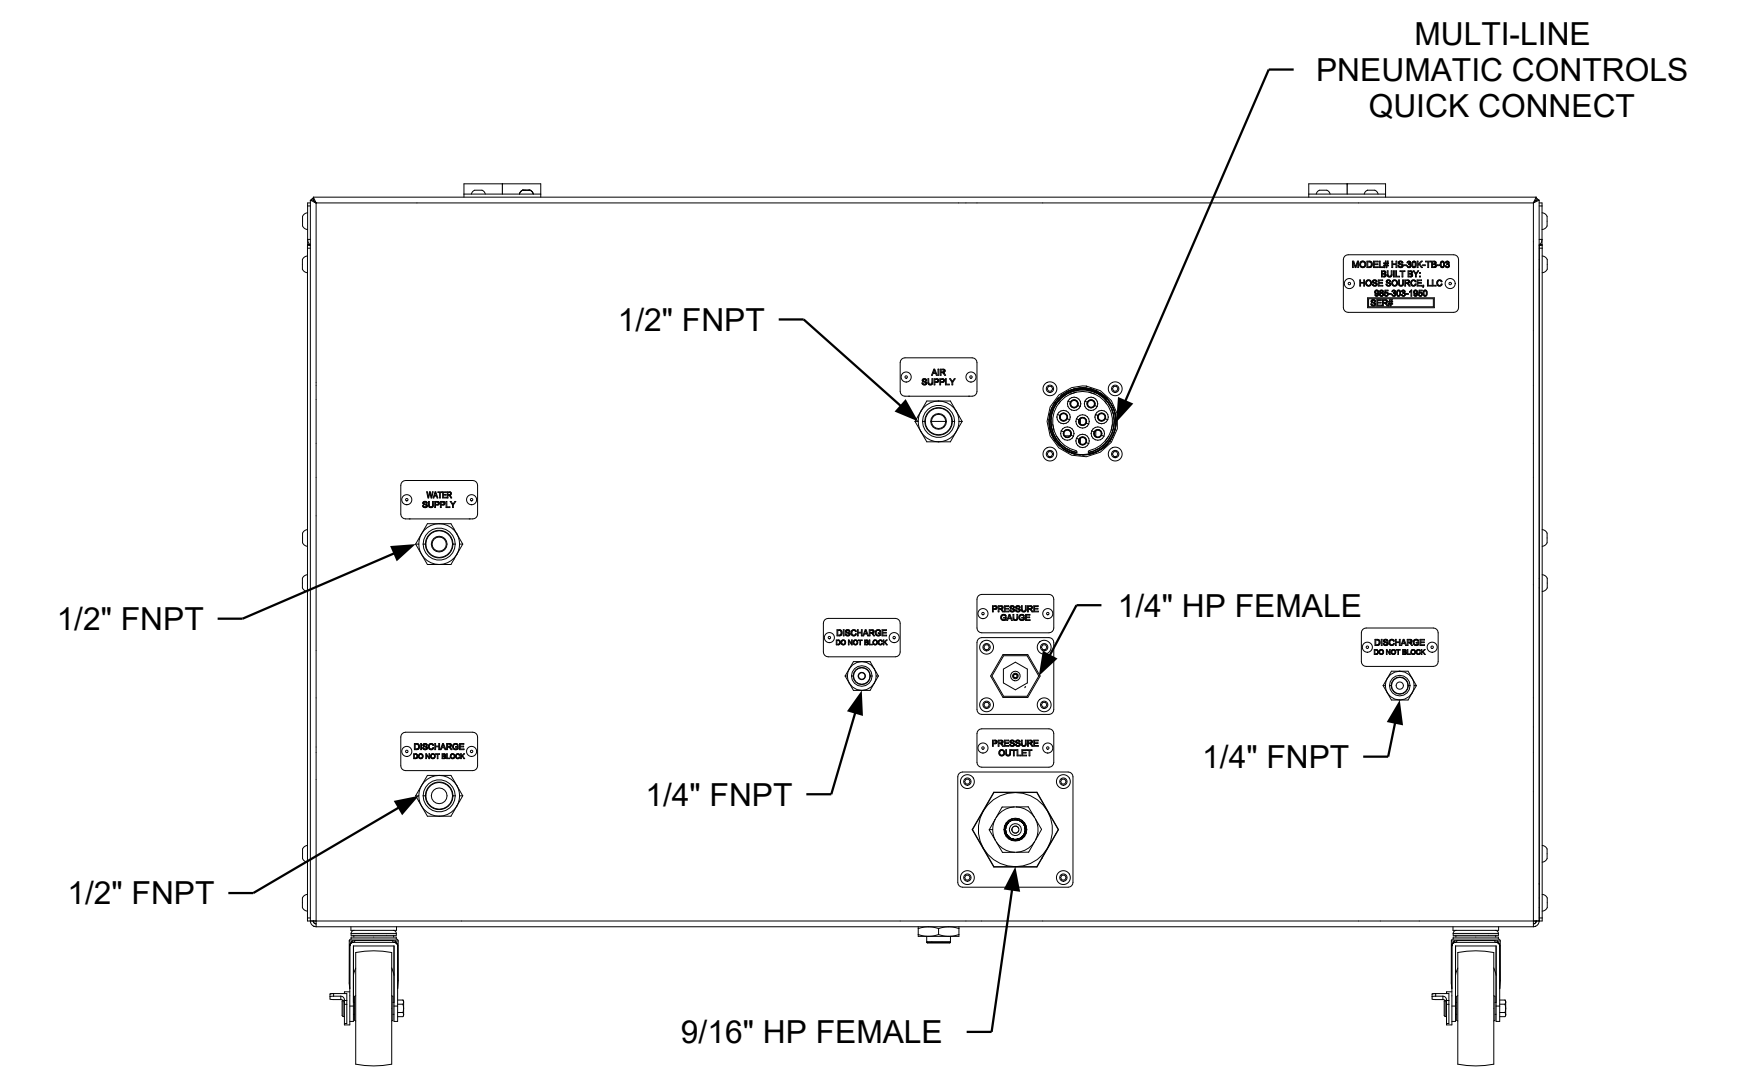

DESCRIPTION:

30,000 PSI TEST BAY MODULAR PUMP BOX

213 Trinity Ln
Gray, LA 70359

TITLE

HS-30K-TB-03

SIZE	DRAWING BY:	K. GILES	REV	0
D				
SCALE	EDIT	SHEET 1 OF 2	REV DATE:	

DESCRIPTION:

30,000 PSI MODULAR TEST BAY CONTROL PANEL

MULTI-LINE PNEUMATIC
CONTROLS QUICK CONNECT

PS
PUMP
SOURCE
A PRODUCT OF HOSE SOURCE, LLC

213 Trinity Ln
Gray, LA 70359

TITLE

HS-30K-TB-03

SIZE	DRAWING BY:	K. GILES	REV	0
D				
SCALE	EDIT	SHEET 2 OF 2	REV DATE:	