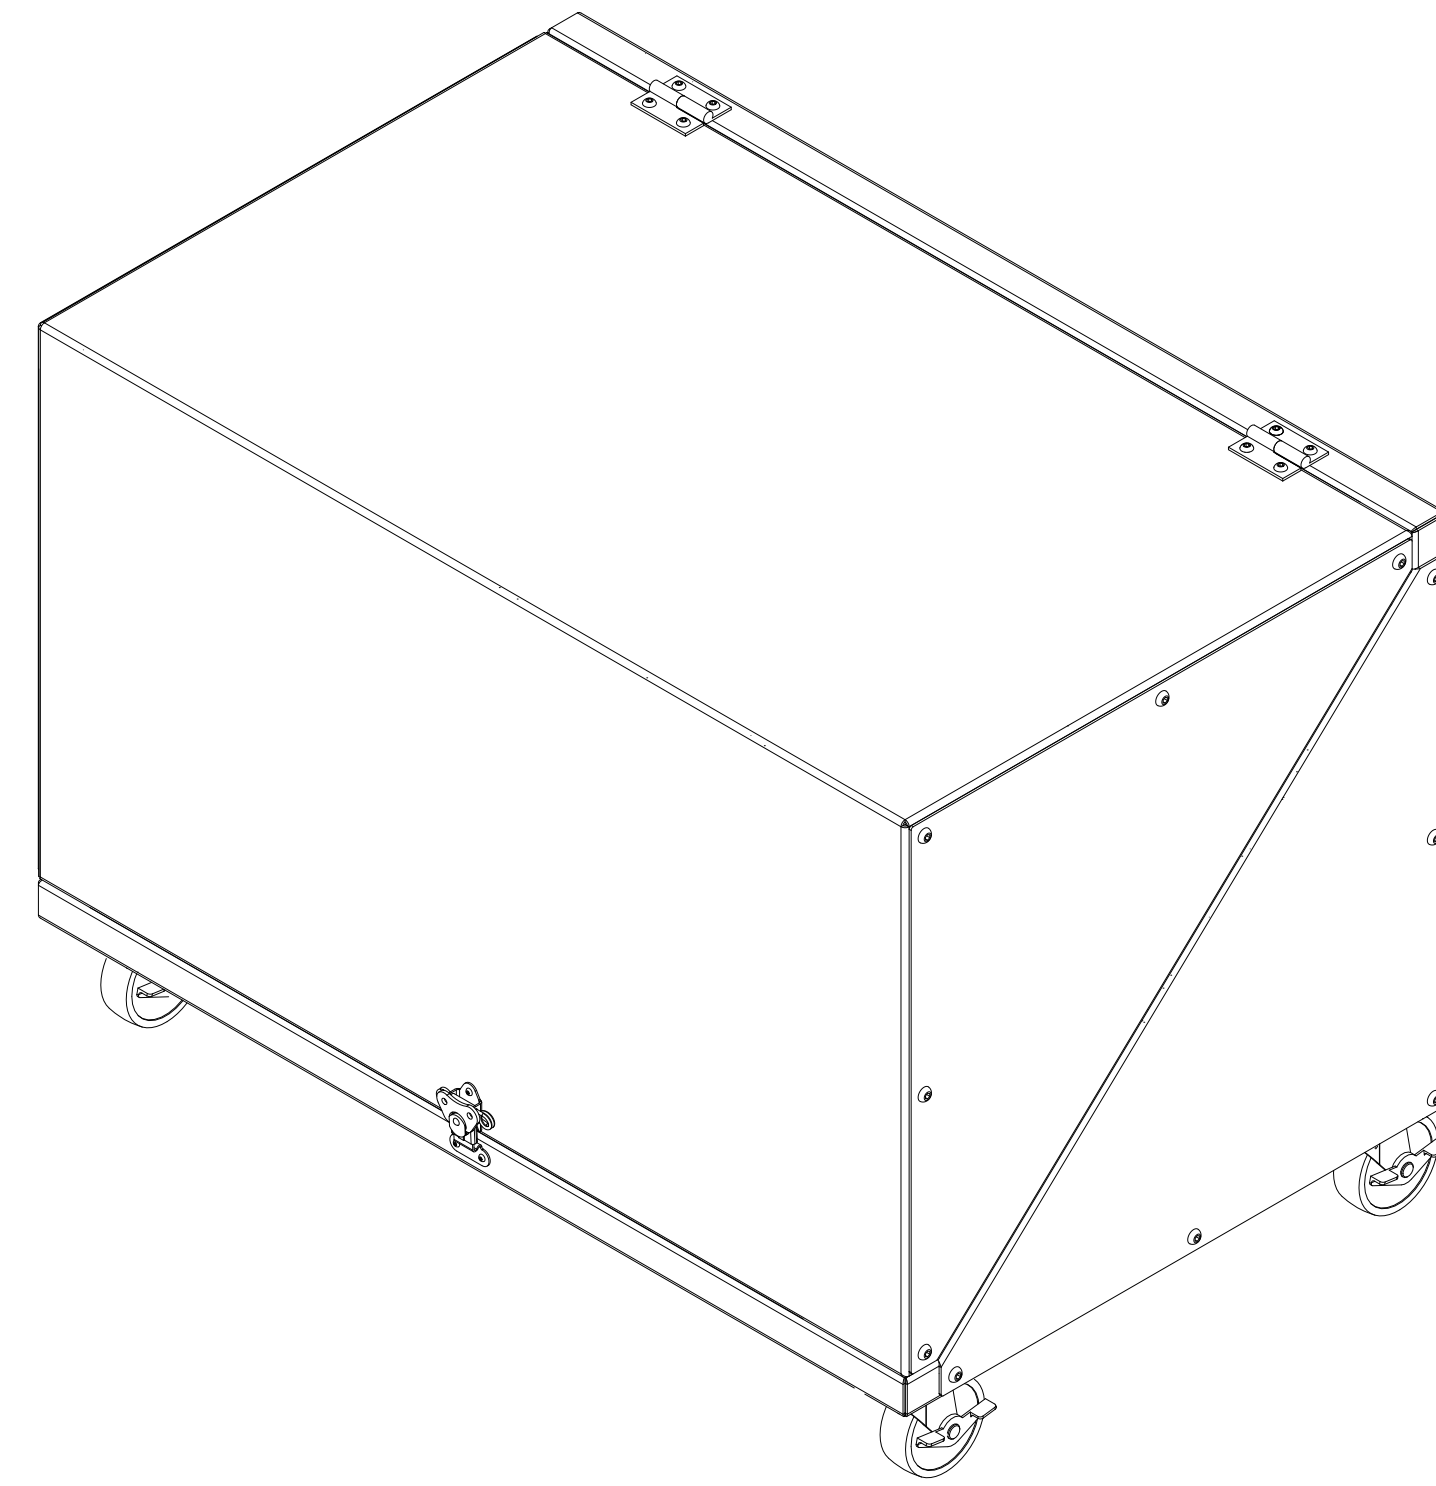

DESCRIPTION:

30,000 PSI TEST BAY MODULAR PUMP BOX

213 Trinity Ln
Gray, LA 70359

TITLE

HS-30K-TB-03

SIZE	DRAWING BY:	K. GILES	REV	0
D				
SCALE	EDIT	SHEET 1 OF 2	REV DATE:	

DESCRIPTION:

30,000 PSI MODULAR TEST BAY CONTROL PANEL

MULTI-LINE PNEUMATIC
CONTROLS QUICK CONNECT

PS
PUMP
SOURCE
A PRODUCT OF HOSE SOURCE, LLC

213 Trinity Ln
Gray, LA 70359

TITLE

HS-30K-TB-03

SIZE	DRAWING BY:	K. GILES	REV	0
D				
SCALE	EDIT	SHEET 2 OF 2	REV DATE:	