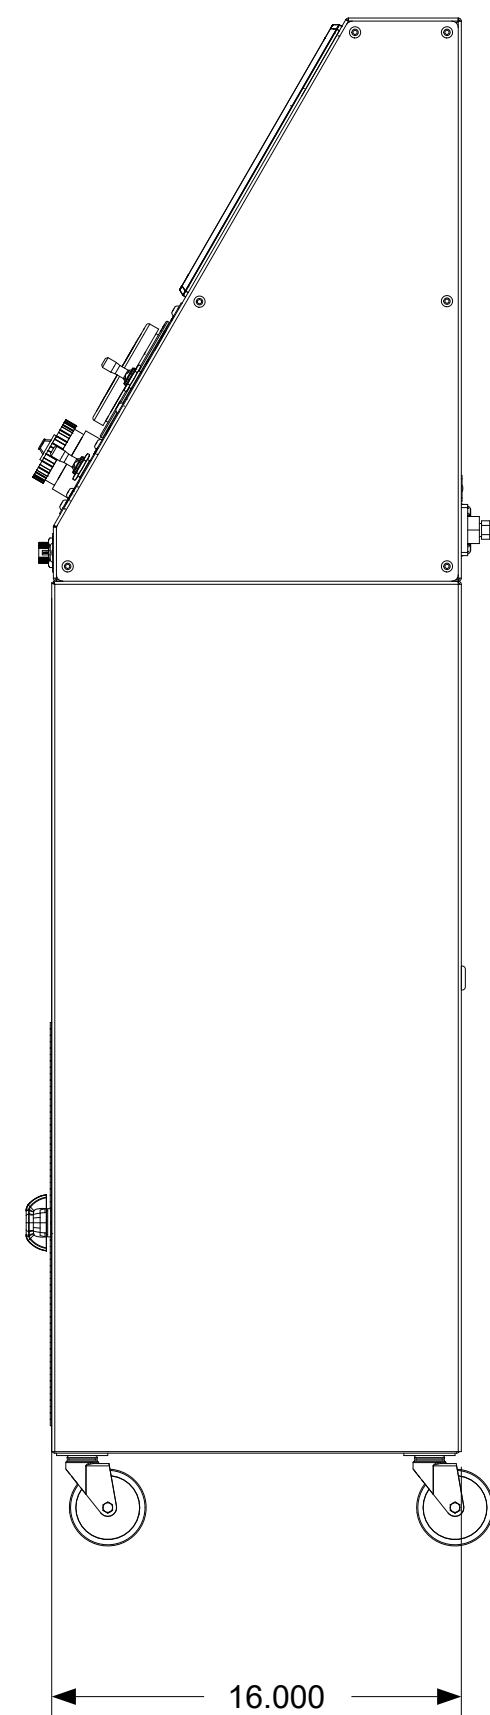

DESCRIPTION:

30,000 PSI TEST BAY MODULAR PUMP BOX

213 Trinity Ln
Gray, LA 70359

TITLE

HS-30K-TB-03

SIZE	DRAWING BY:	K. GILES	REV	0
D				
SCALE	EDIT	SHEET 1 OF 2	REV DATE:	

DESCRIPTION:

30,000 PSI MODULAR TEST BAY CONTROL PANEL

MULTI-LINE PNEUMATIC
CONTROLS QUICK CONNECT

PS
PUMP
SOURCE
A PRODUCT OF HOSE SOURCE, LLC

213 Trinity Ln
Gray, LA 70359

TITLE

HS-30K-TB-03

SIZE	DRAWING BY:	K. GILES	REV	0
D				
SCALE	EDIT	SHEET 2 OF 2	REV DATE:	