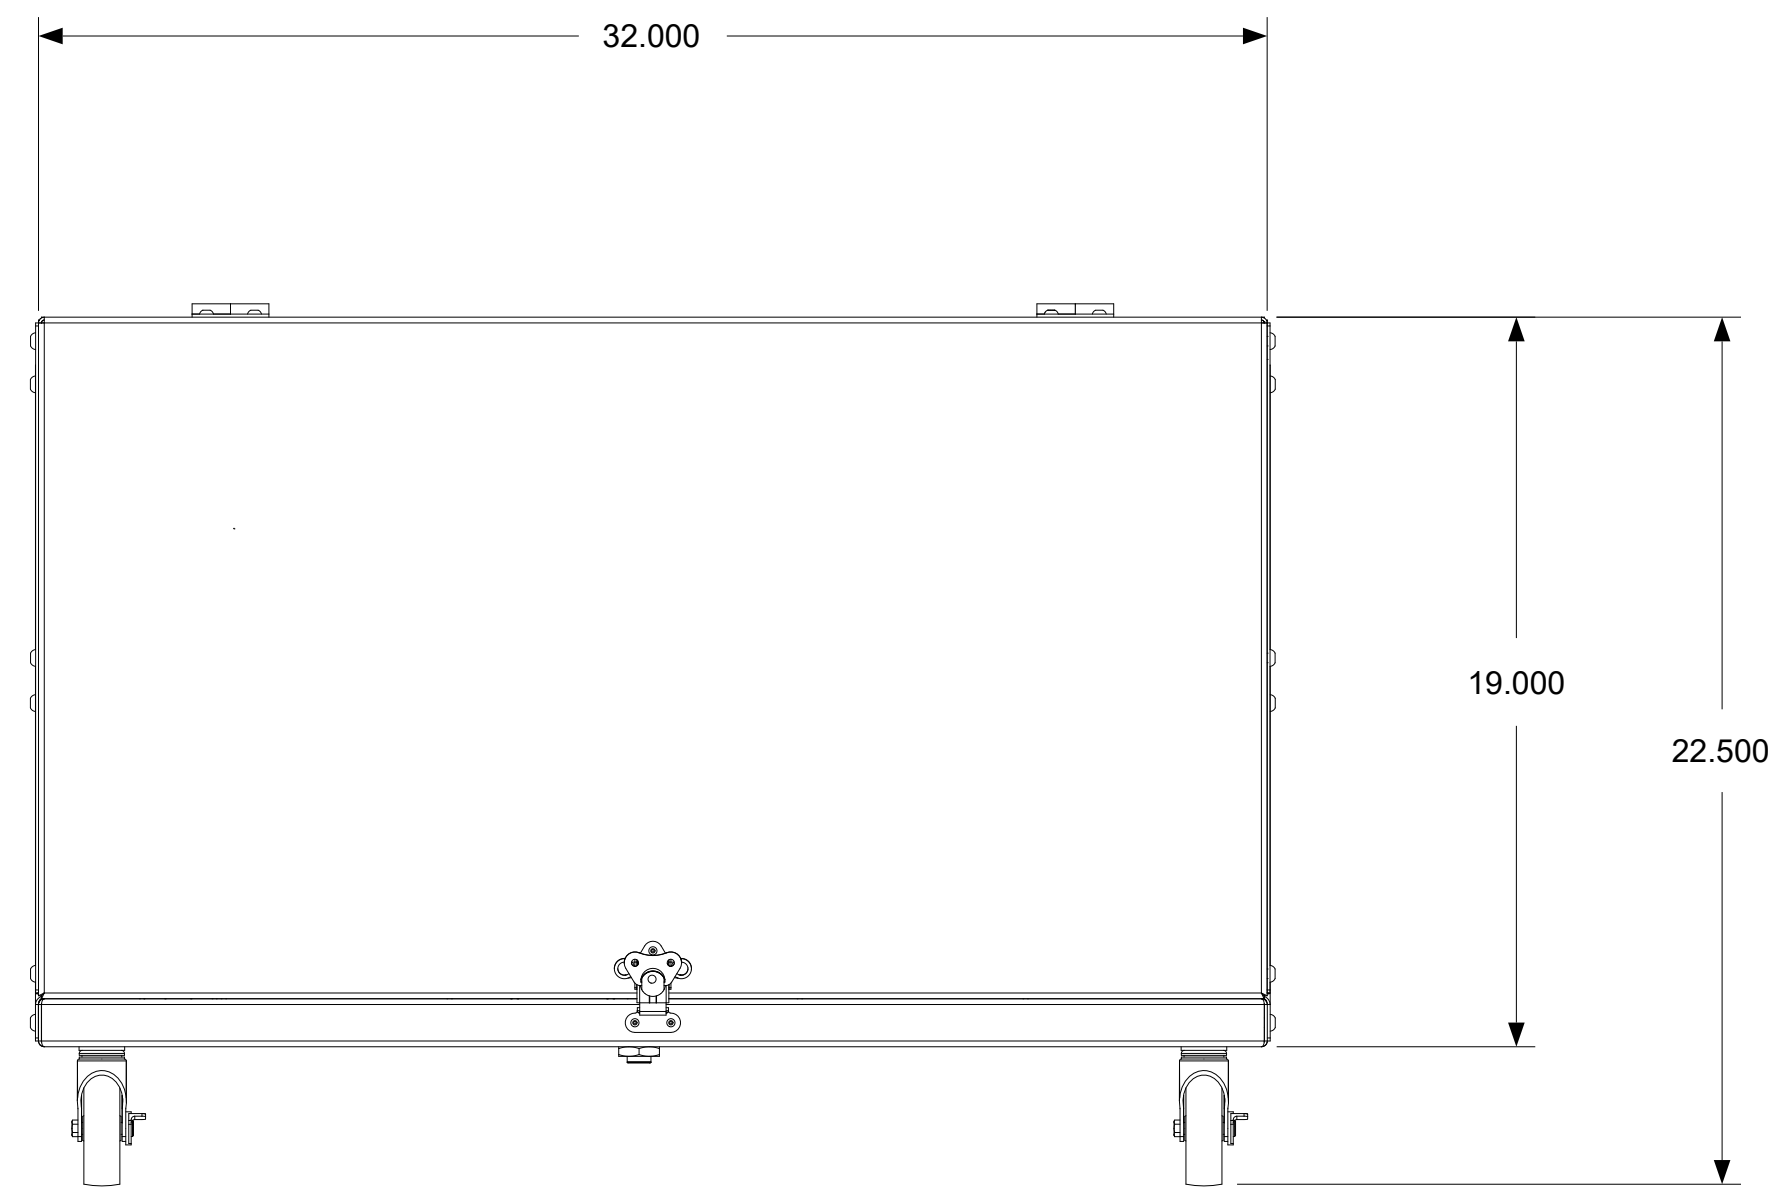

DESCRIPTION:

30,000 PSI TEST BAY MODULAR PUMP BOX

213 Trinity Ln
Gray, LA 70359

TITLE

HS-30K-TB-03

SIZE	DRAWING BY:	K. GILES	REV	0
D				
SCALE	EDIT	SHEET 1 OF 2	REV DATE:	

DESCRIPTION:

30,000 PSI MODULAR TEST BAY CONTROL PANEL

MULTI-LINE PNEUMATIC
CONTROLS QUICK CONNECT

PS
PUMP
SOURCE
A PRODUCT OF HOSE SOURCE, LLC

213 Trinity Ln
Gray, LA 70359

TITLE

HS-30K-TB-03

SIZE	DRAWING BY:	K. GILES	REV	0
D				
SCALE	EDIT	SHEET 2 OF 2	REV DATE:	