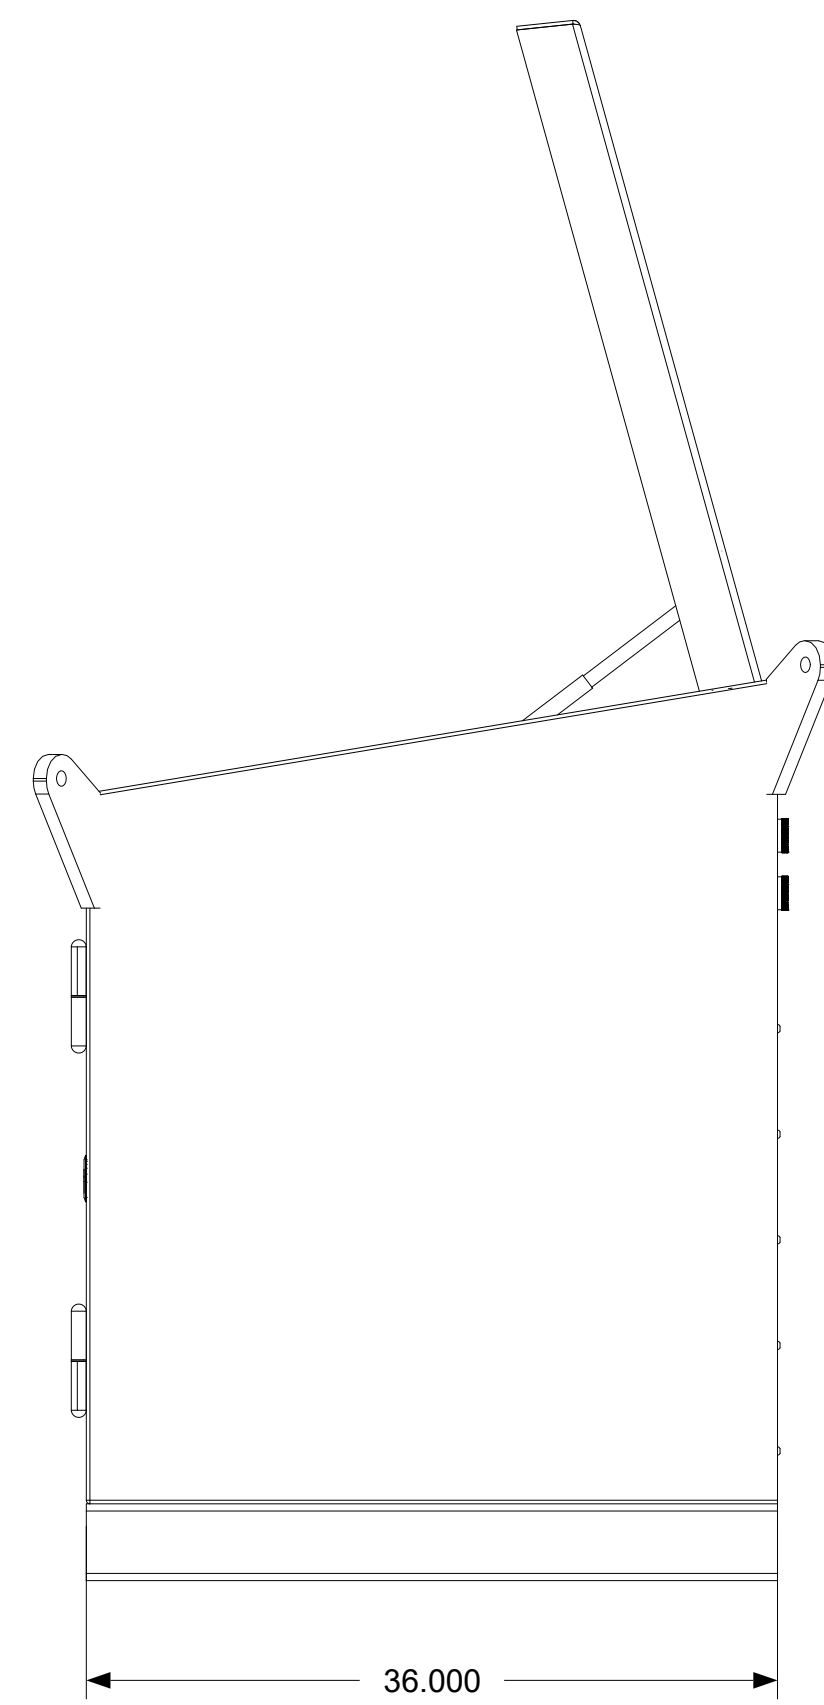

DESCRIPTION:

3000 PSI FLOWHEAD CONTROL PANEL

 A PRODUCT OF HOSE SOURCE, LLC			
213 Trinity Ln Gray, LA 70359			
TITLE  HS-3K-FHP-02			
SIZE D	DRAWING BY: K. GILES	REV 0	
SCALE	EDIT	SHEET 1 OF 1	REV DATE: