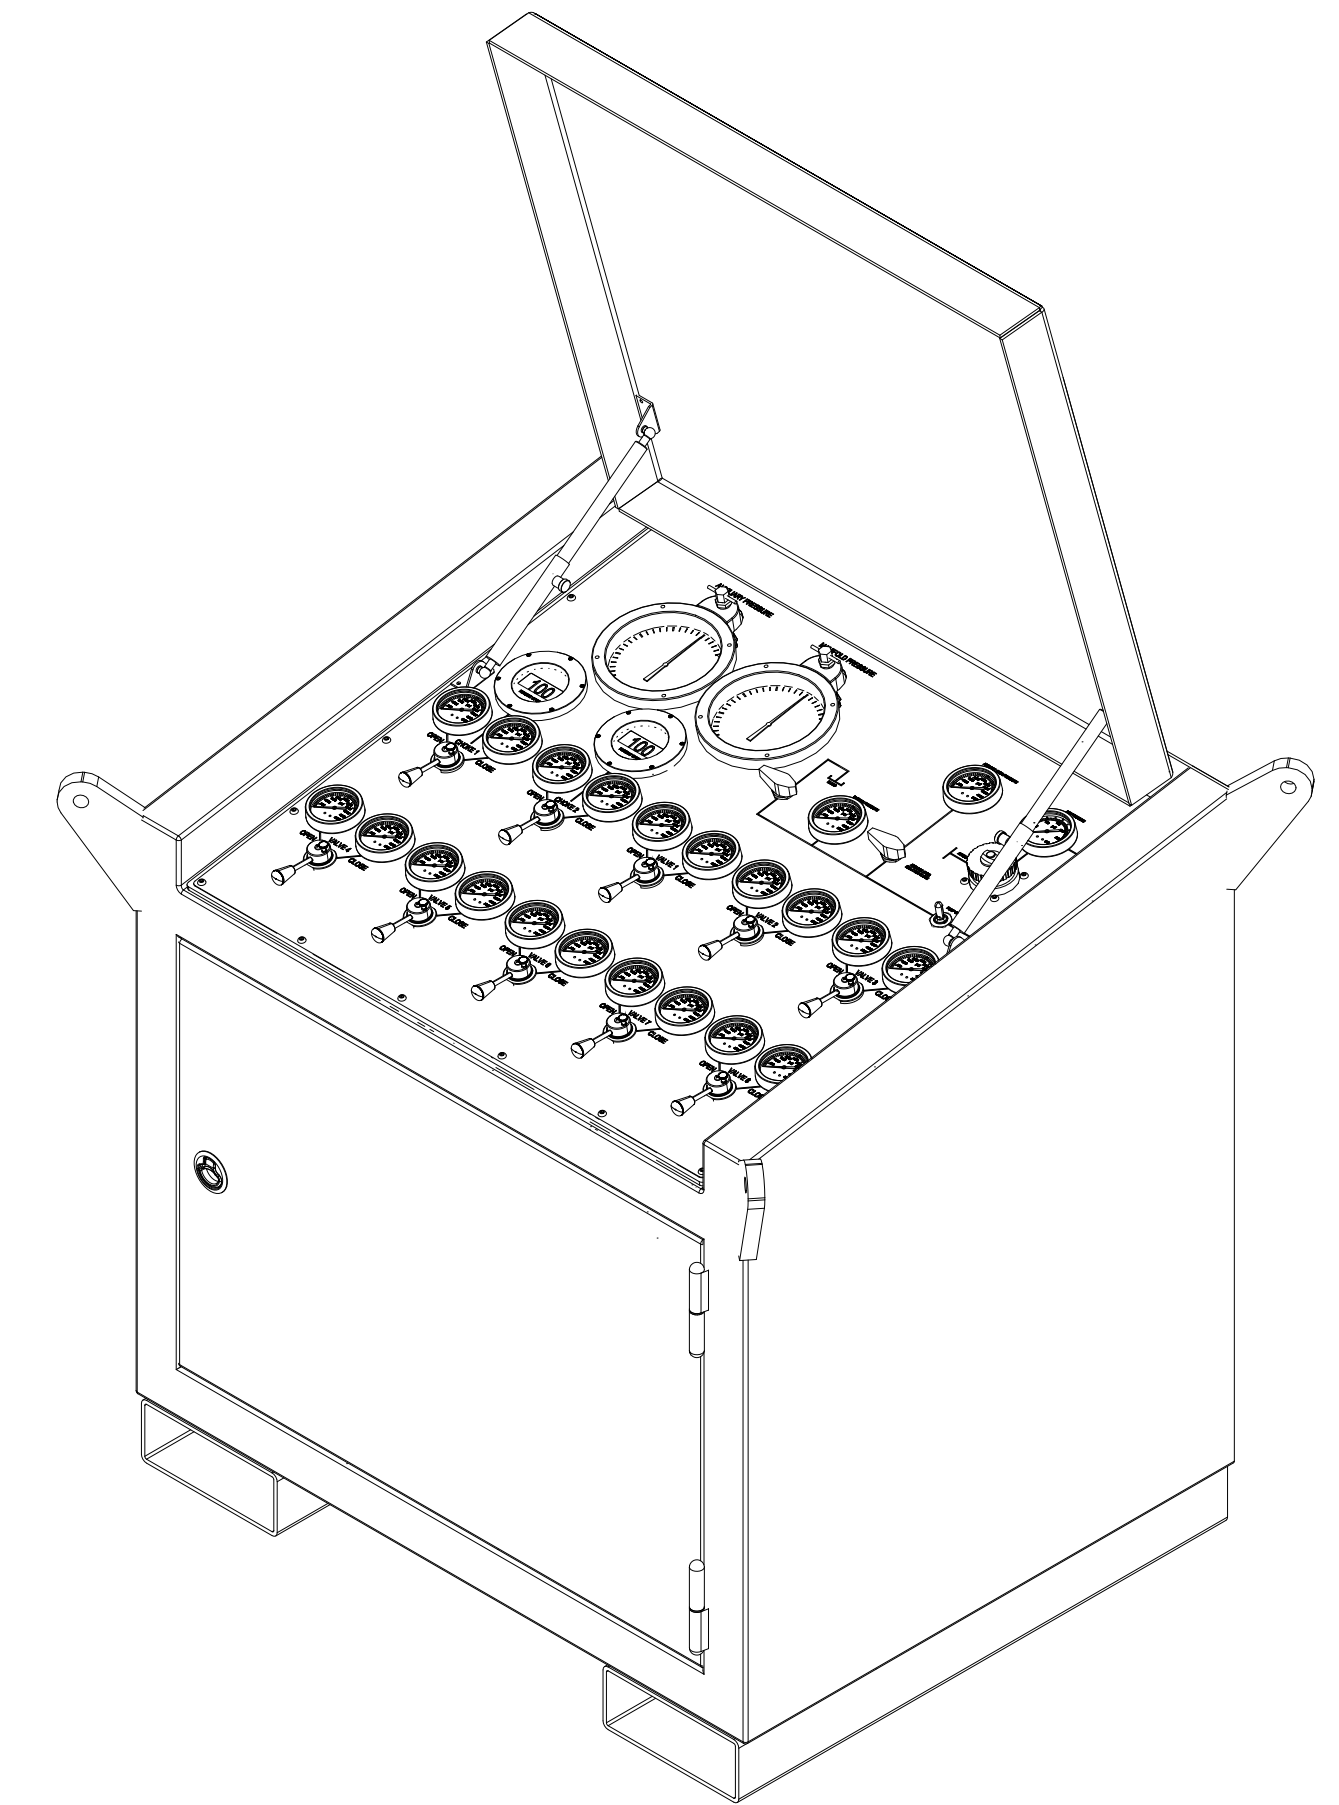

DESCRIPTION:

3000 PSI FLOWHEAD CONTROL PANEL

 A PRODUCT OF HOSE SOURCE, LLC			
213 Trinity Ln Gray, LA 70359			
TITLE  HS-3K-FHP-02			
SIZE D	DRAWING BY: K. GILES	REV 0	
SCALE	EDIT	SHEET 1 OF 1	REV DATE: