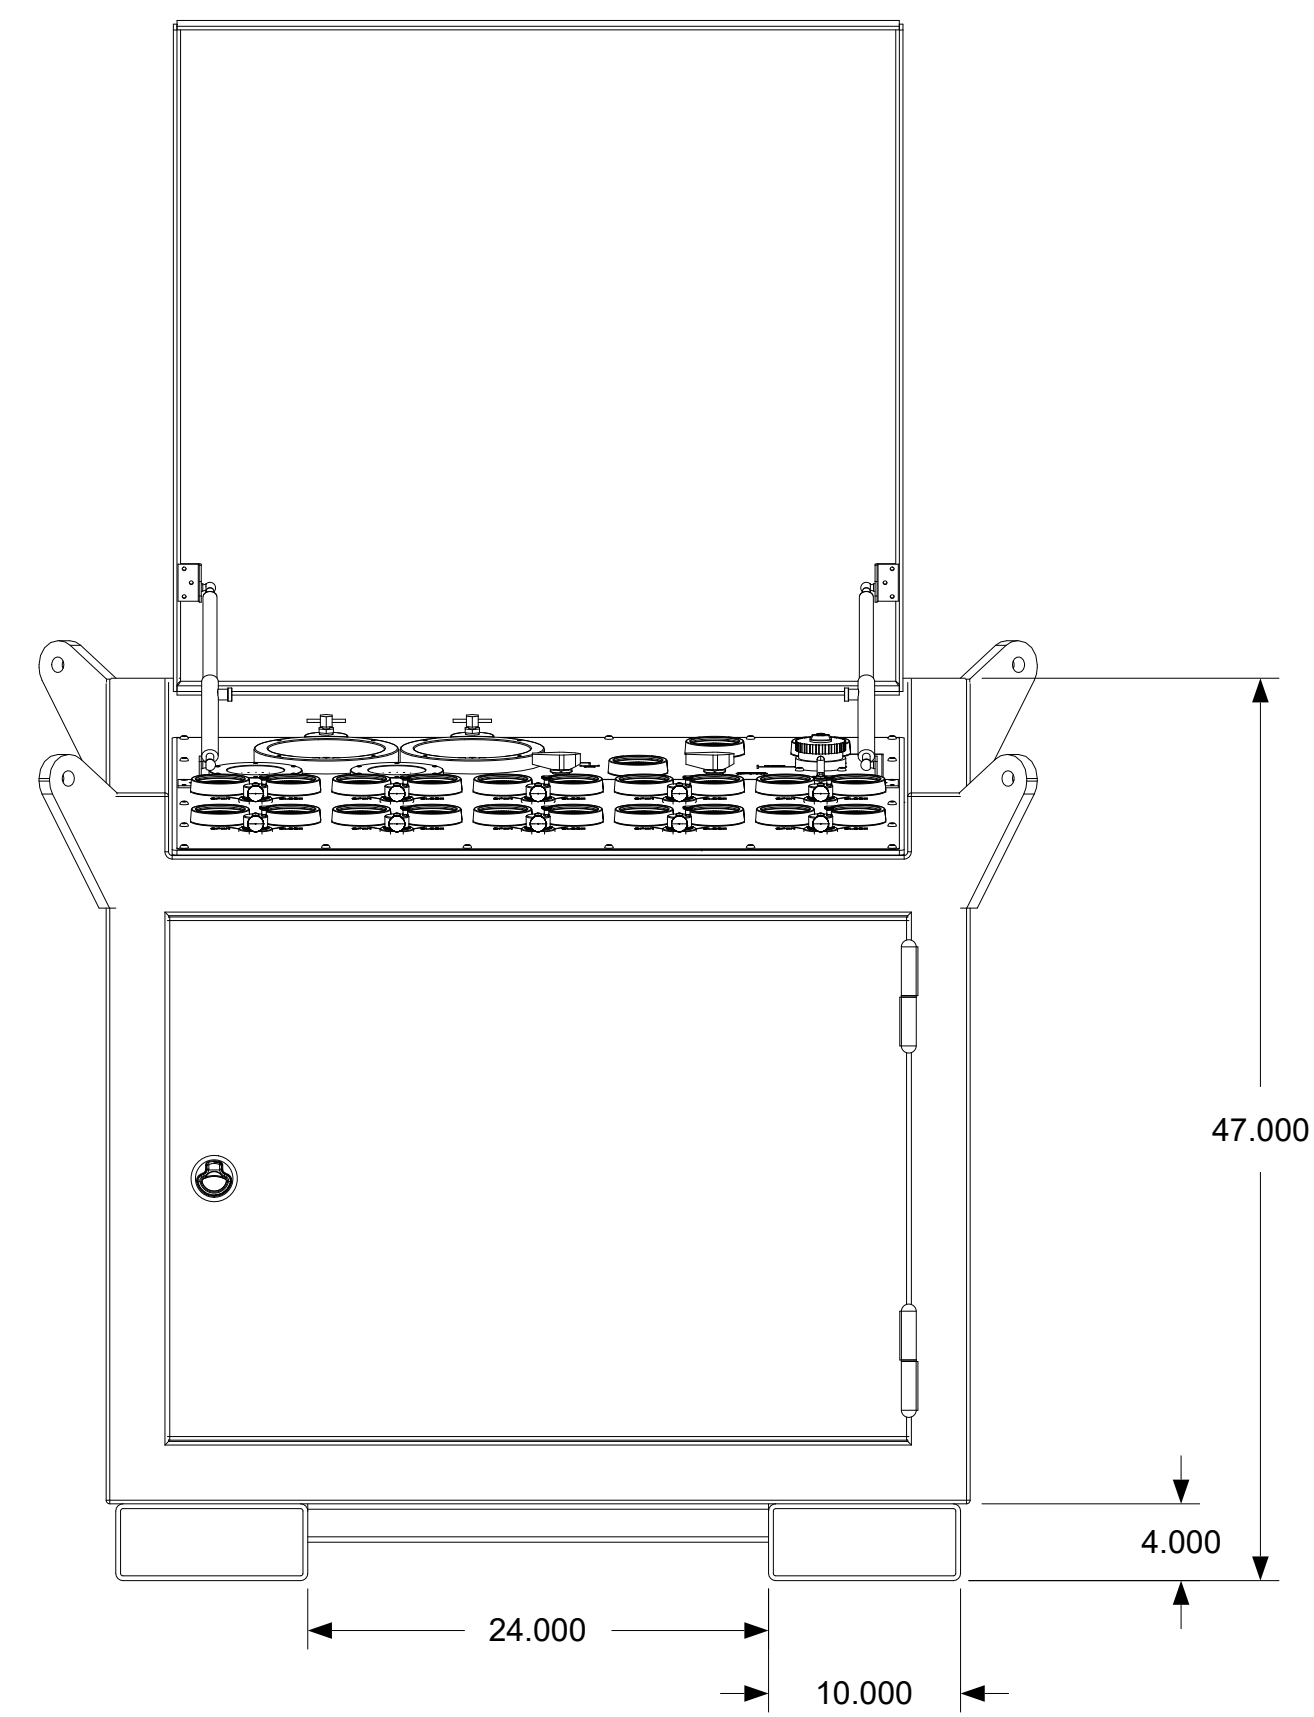

DESCRIPTION:

3000 PSI FLOWHEAD CONTROL PANEL

 A PRODUCT OF HOSE SOURCE, LLC			
213 Trinity Ln Gray, LA 70359			
TITLE  HS-3K-FHP-02			
SIZE D	DRAWING BY: K. GILES	REV 0	
SCALE	EDIT	SHEET 1 OF 1	REV DATE: