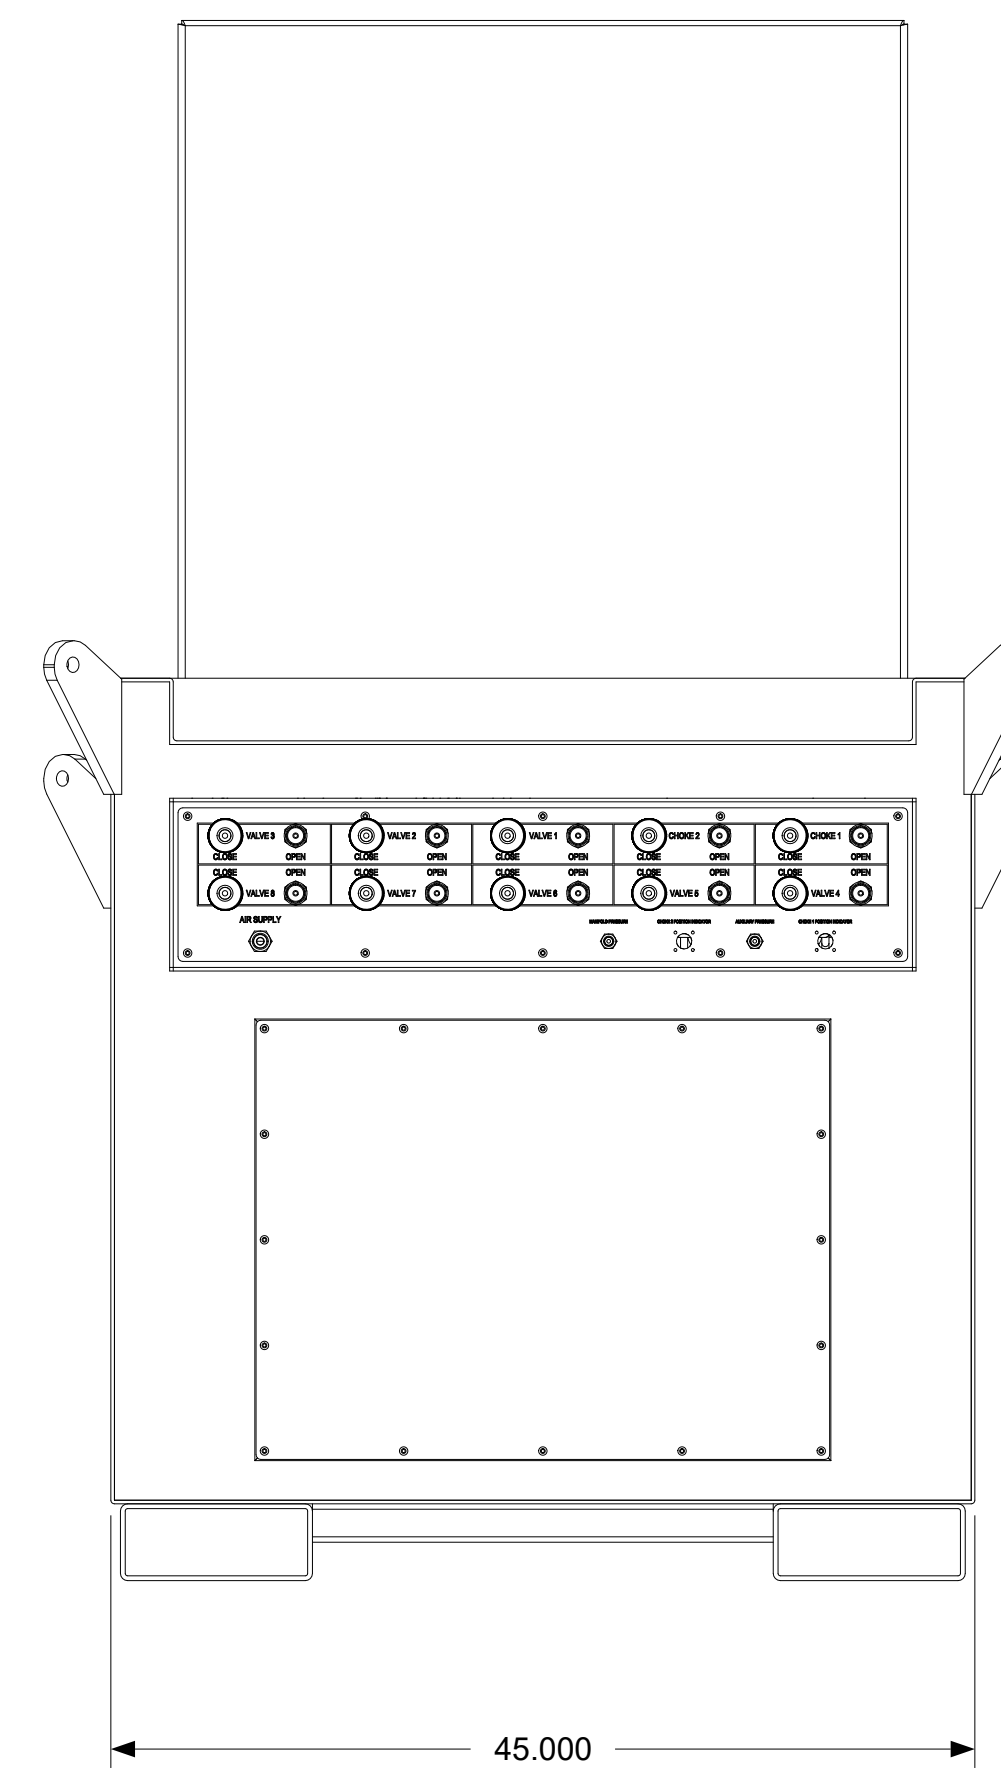

DESCRIPTION:

3000 PSI FLOWHEAD CONTROL PANEL

 A PRODUCT OF HOSE SOURCE, LLC			
213 Trinity Ln Gray, LA 70359			
TITLE  HS-3K-FHP-02			
SIZE D	DRAWING BY: K. GILES	REV 0	
SCALE	EDIT	SHEET 1 OF 1	REV DATE: