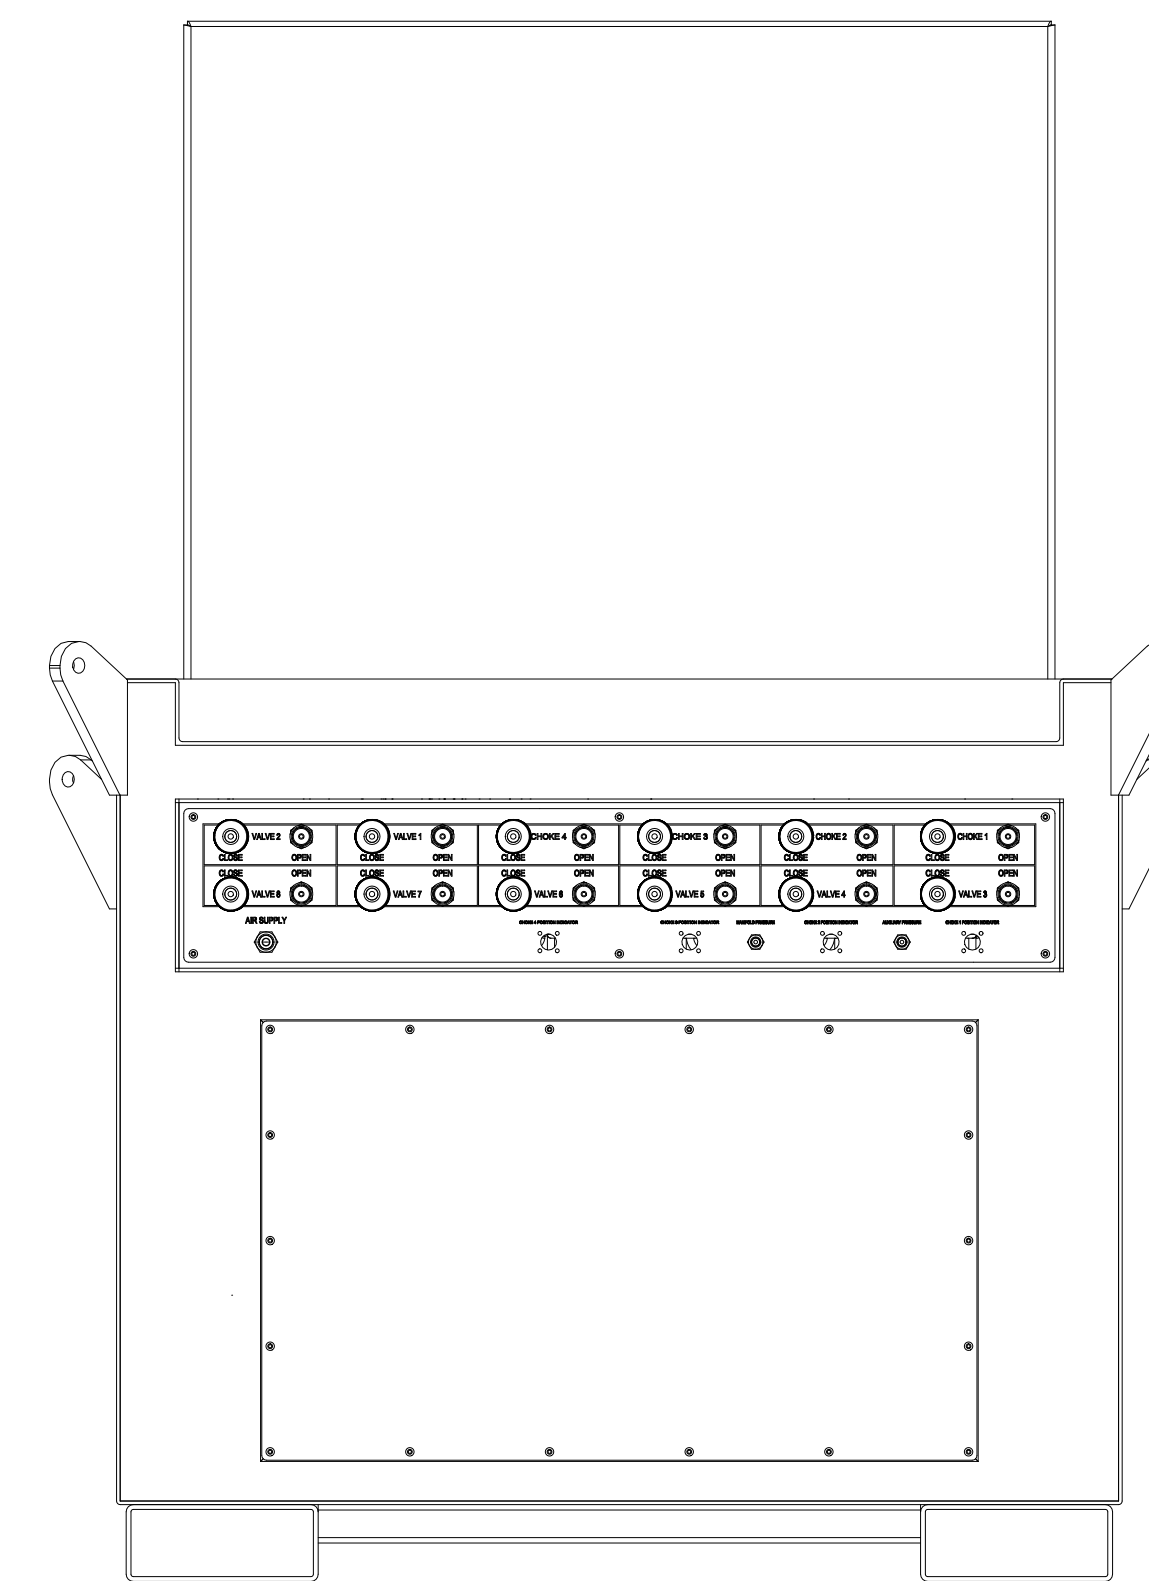

DESCRIPTION:

3000 PSI FLOWHEAD CONTROL PANEL

PS
PUMP
SOURCE
A PRODUCT OF HOSE SOURCE, LLC

213 Trinity Ln
Gray, LA 70359

TITLE
HS-3K-FHP-04

SIZE D	DRAWING BY: K. GILES	REV 0
SCALE	EDIT	REV DATE:

SHEET 1 OF 1