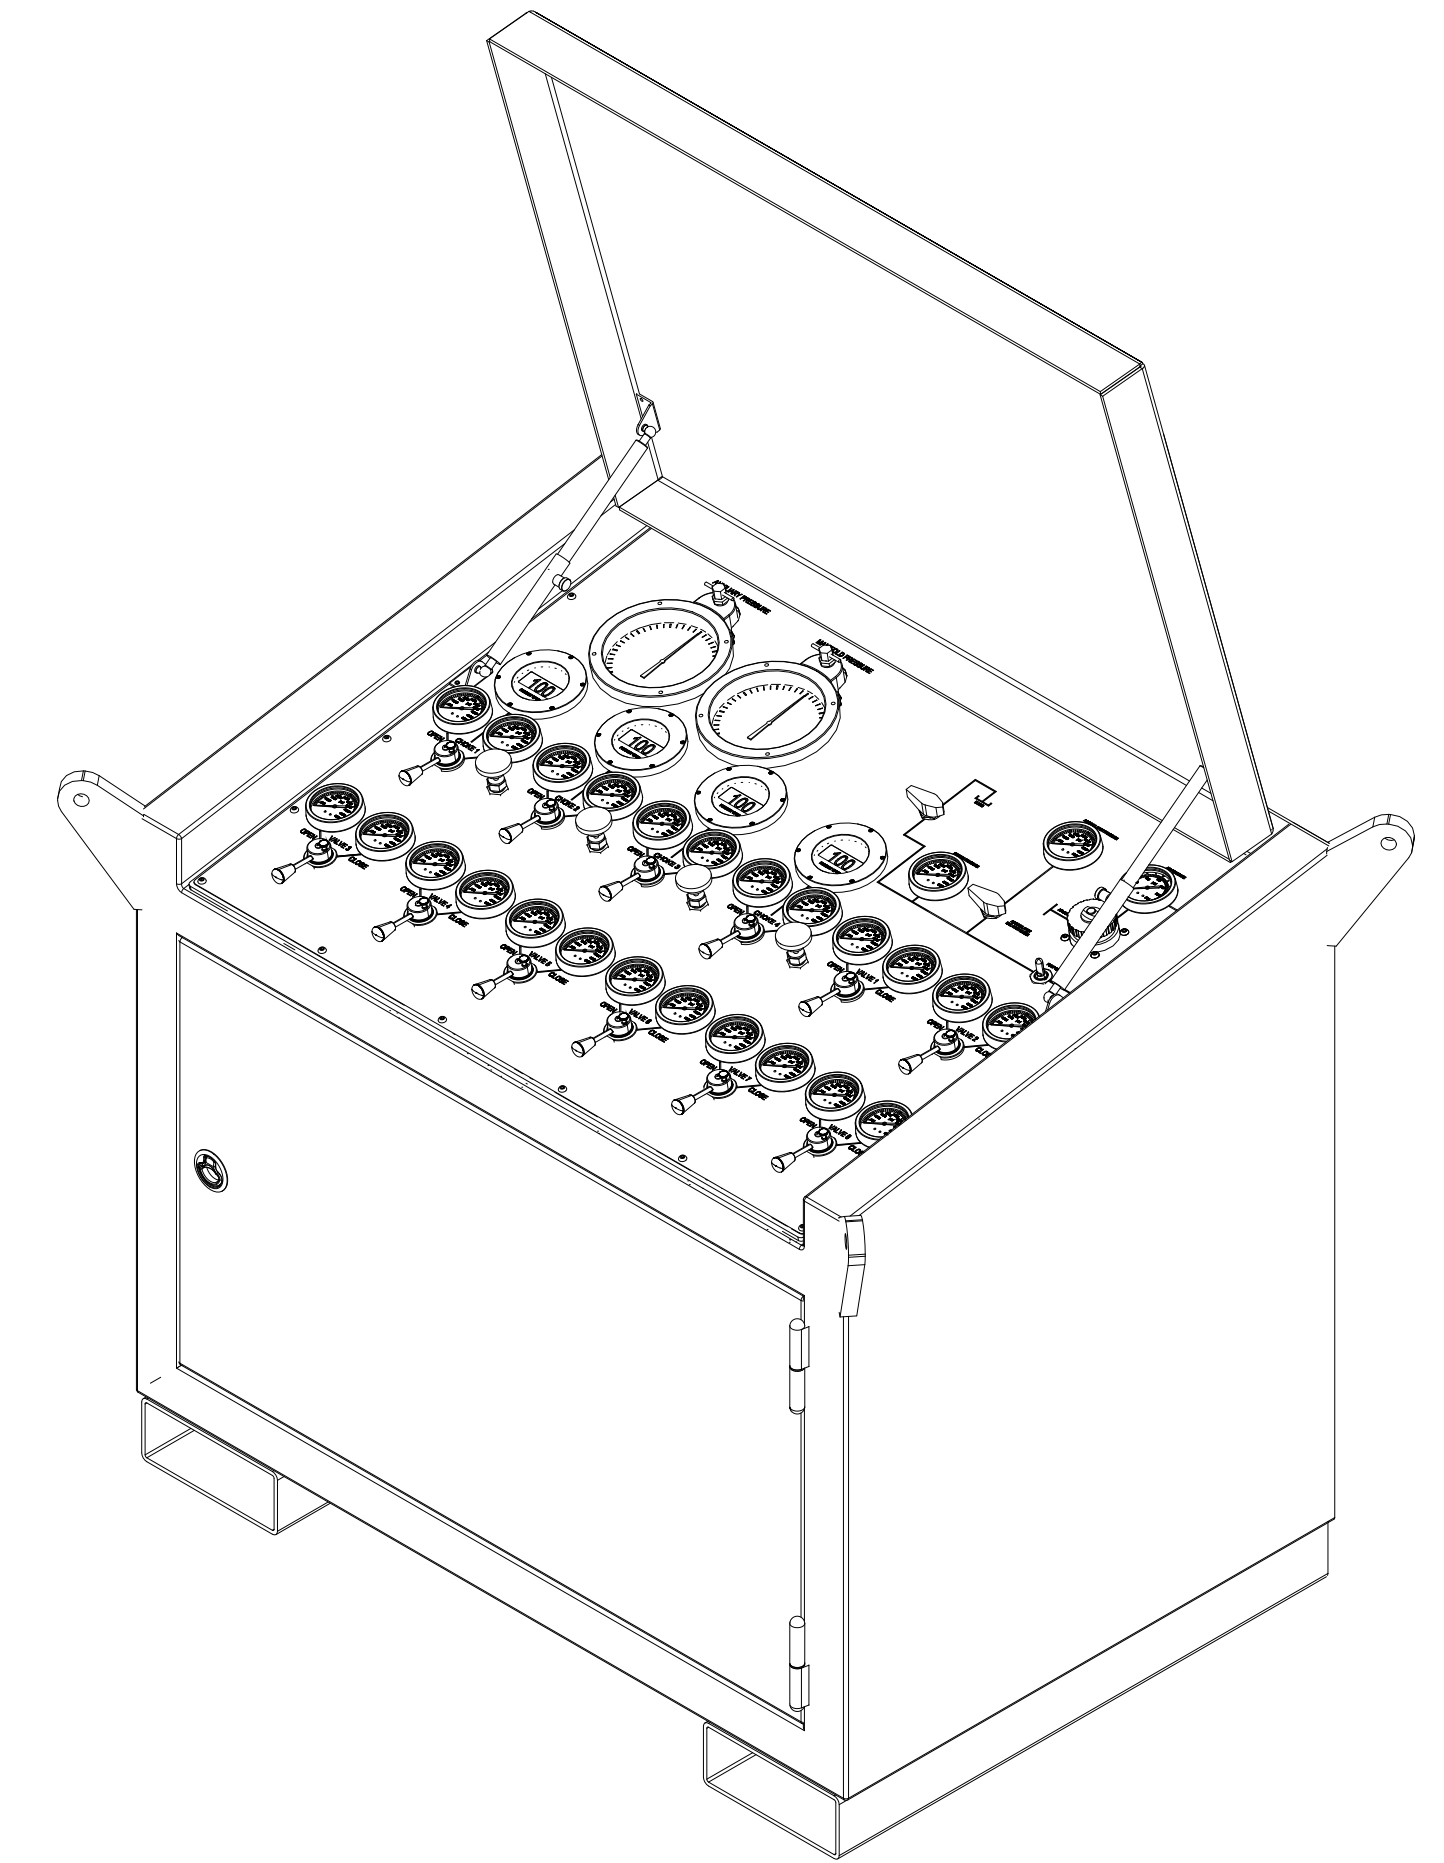

DESCRIPTION:

3000 PSI FLOWHEAD CONTROL PANEL

PS
PUMP
SOURCE
A PRODUCT OF HOSE SOURCE, LLC

213 Trinity Ln
Gray, LA 70359

TITLE
HS-3K-FHP-04

SIZE D	DRAWING BY: K. GILES	REV 0
SCALE	EDIT	REV DATE:

SHEET 1 OF 1