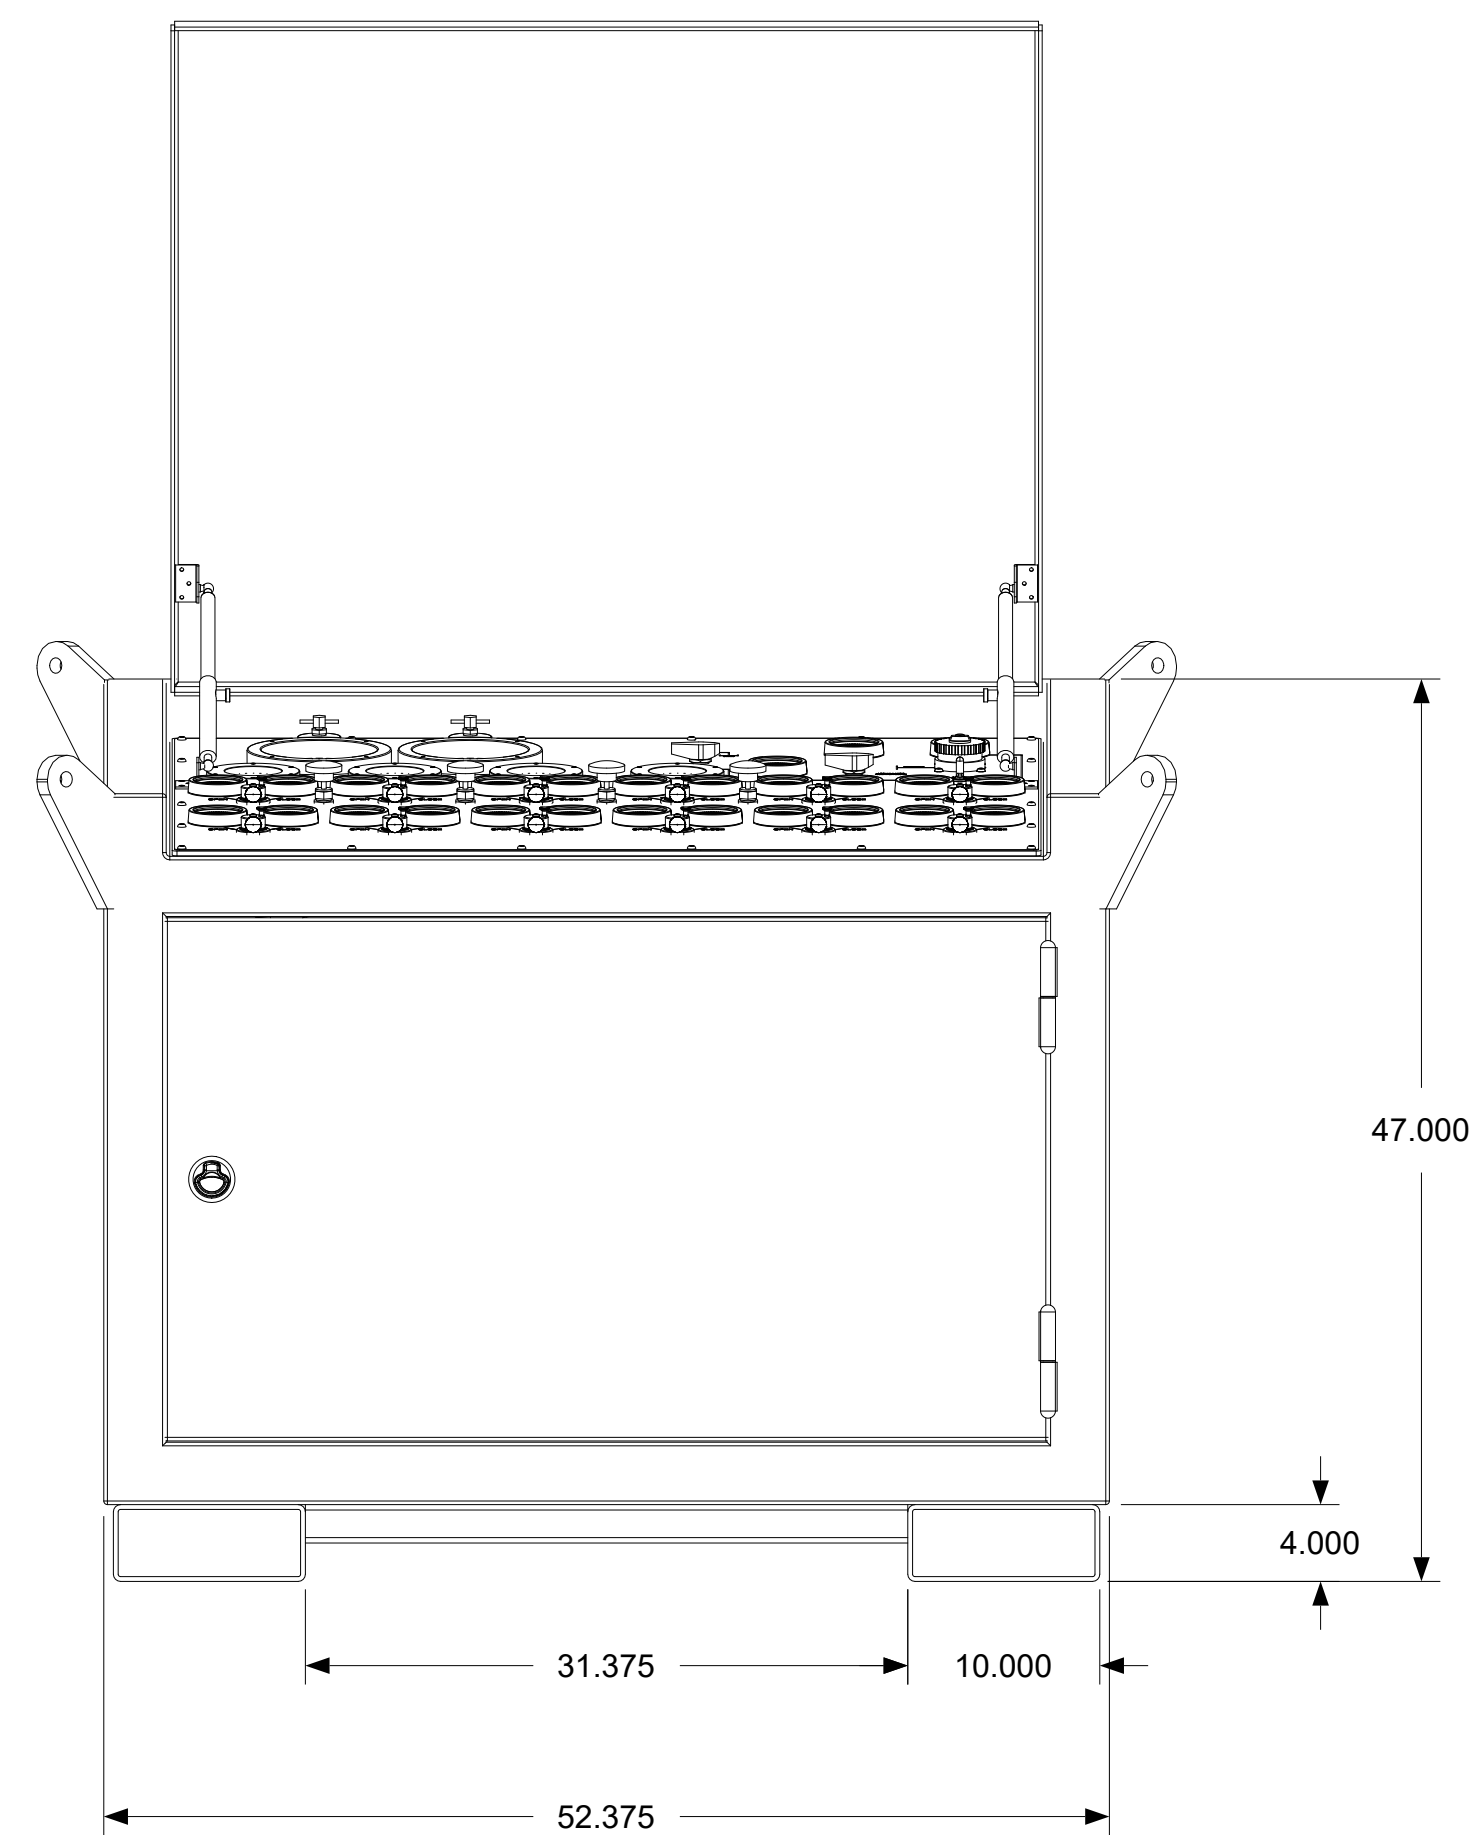

DESCRIPTION:

3000 PSI FLOWHEAD CONTROL PANEL

PS
PUMP
SOURCE
A PRODUCT OF HOSE SOURCE, LLC

213 Trinity Ln
Gray, LA 70359

TITLE
HS-3K-FHP-04

SIZE D	DRAWING BY: K. GILES	REV 0
SCALE	EDIT	REV DATE:

SHEET 1 OF 1