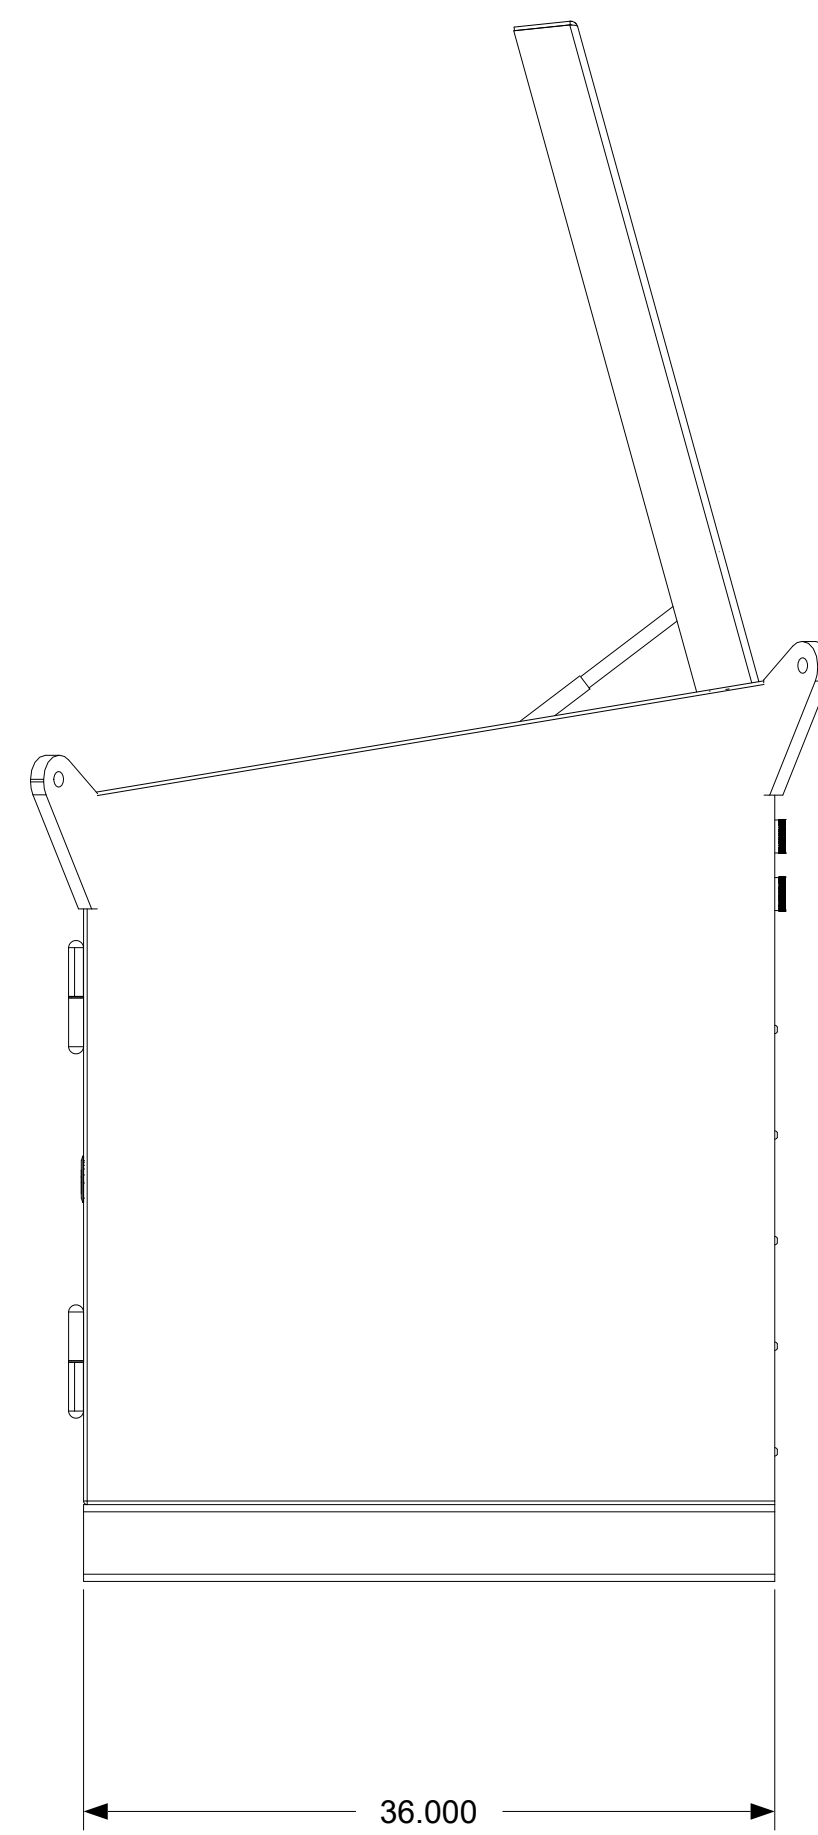

DESCRIPTION:

3000 PSI FLOWHEAD CONTROL PANEL

PS
PUMP
SOURCE
A PRODUCT OF HOSE SOURCE, LLC

213 Trinity Ln
Gray, LA 70359

TITLE
HS-3K-FHP-04

SIZE D	DRAWING BY: K. GILES	REV 0
SCALE	EDIT	REV DATE:

SHEET 1 OF 1