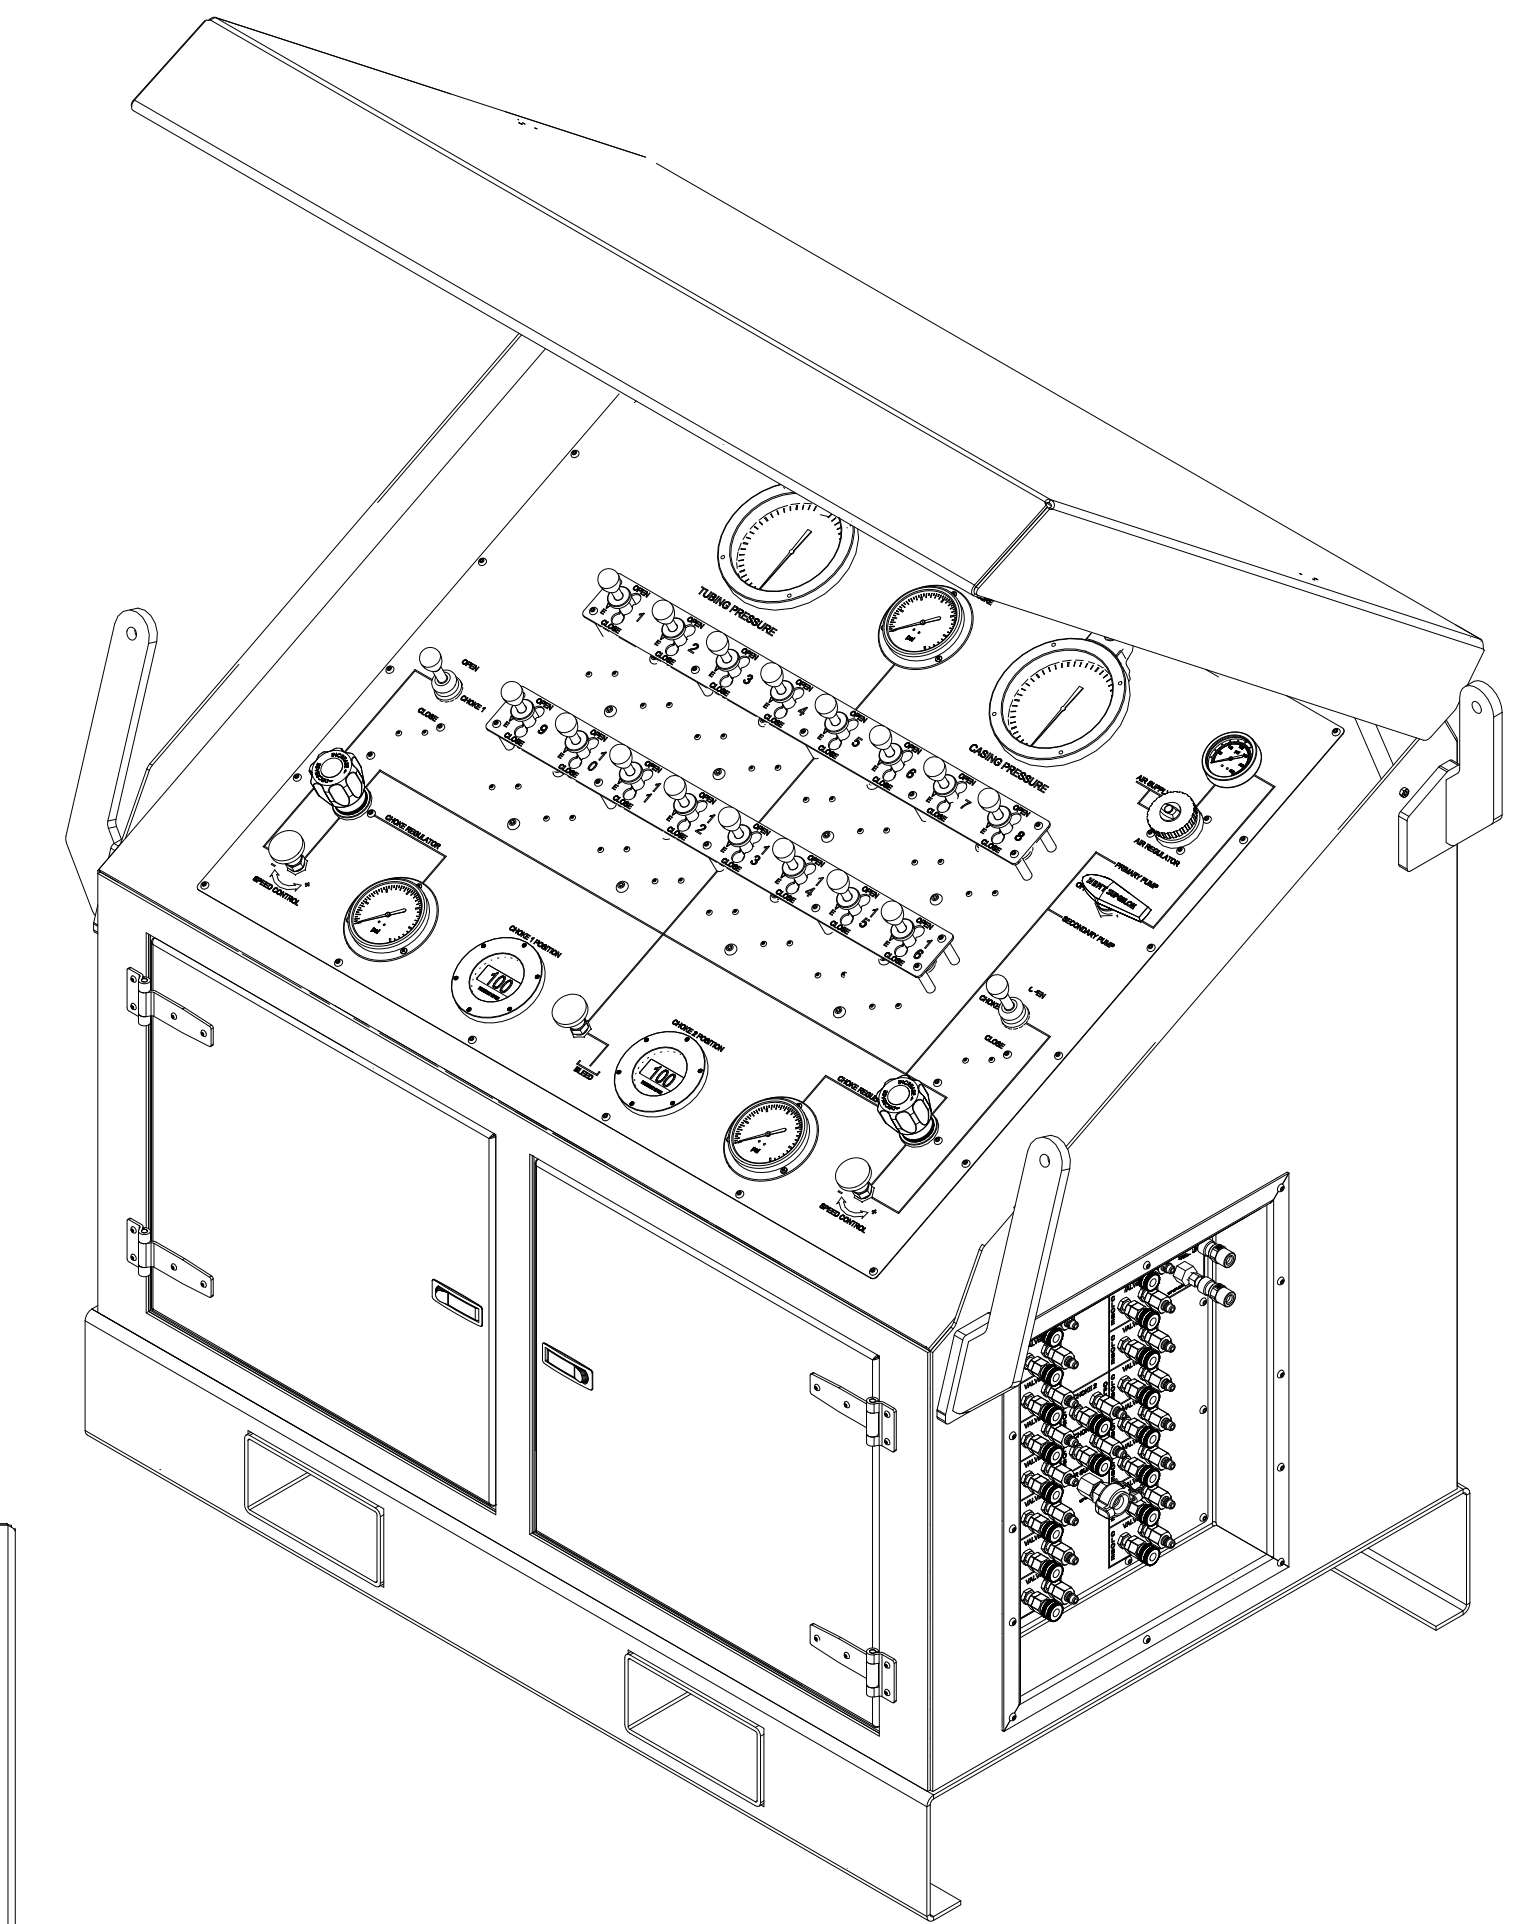

DESCRIPTION:

3000 PSI FLOWHEAD CONTROL PANEL

PS
PUMP
SOURCE
A PRODUCT OF HOSE SOURCE, LLC

213 Trinity Ln
Gray, LA 70359

TITLE
HS-3K-FHP-05

SIZE D	DRAWING BY: K. GILES	REV 0
SCALE	EDIT	REV DATE:

SHEET 1 OF 1