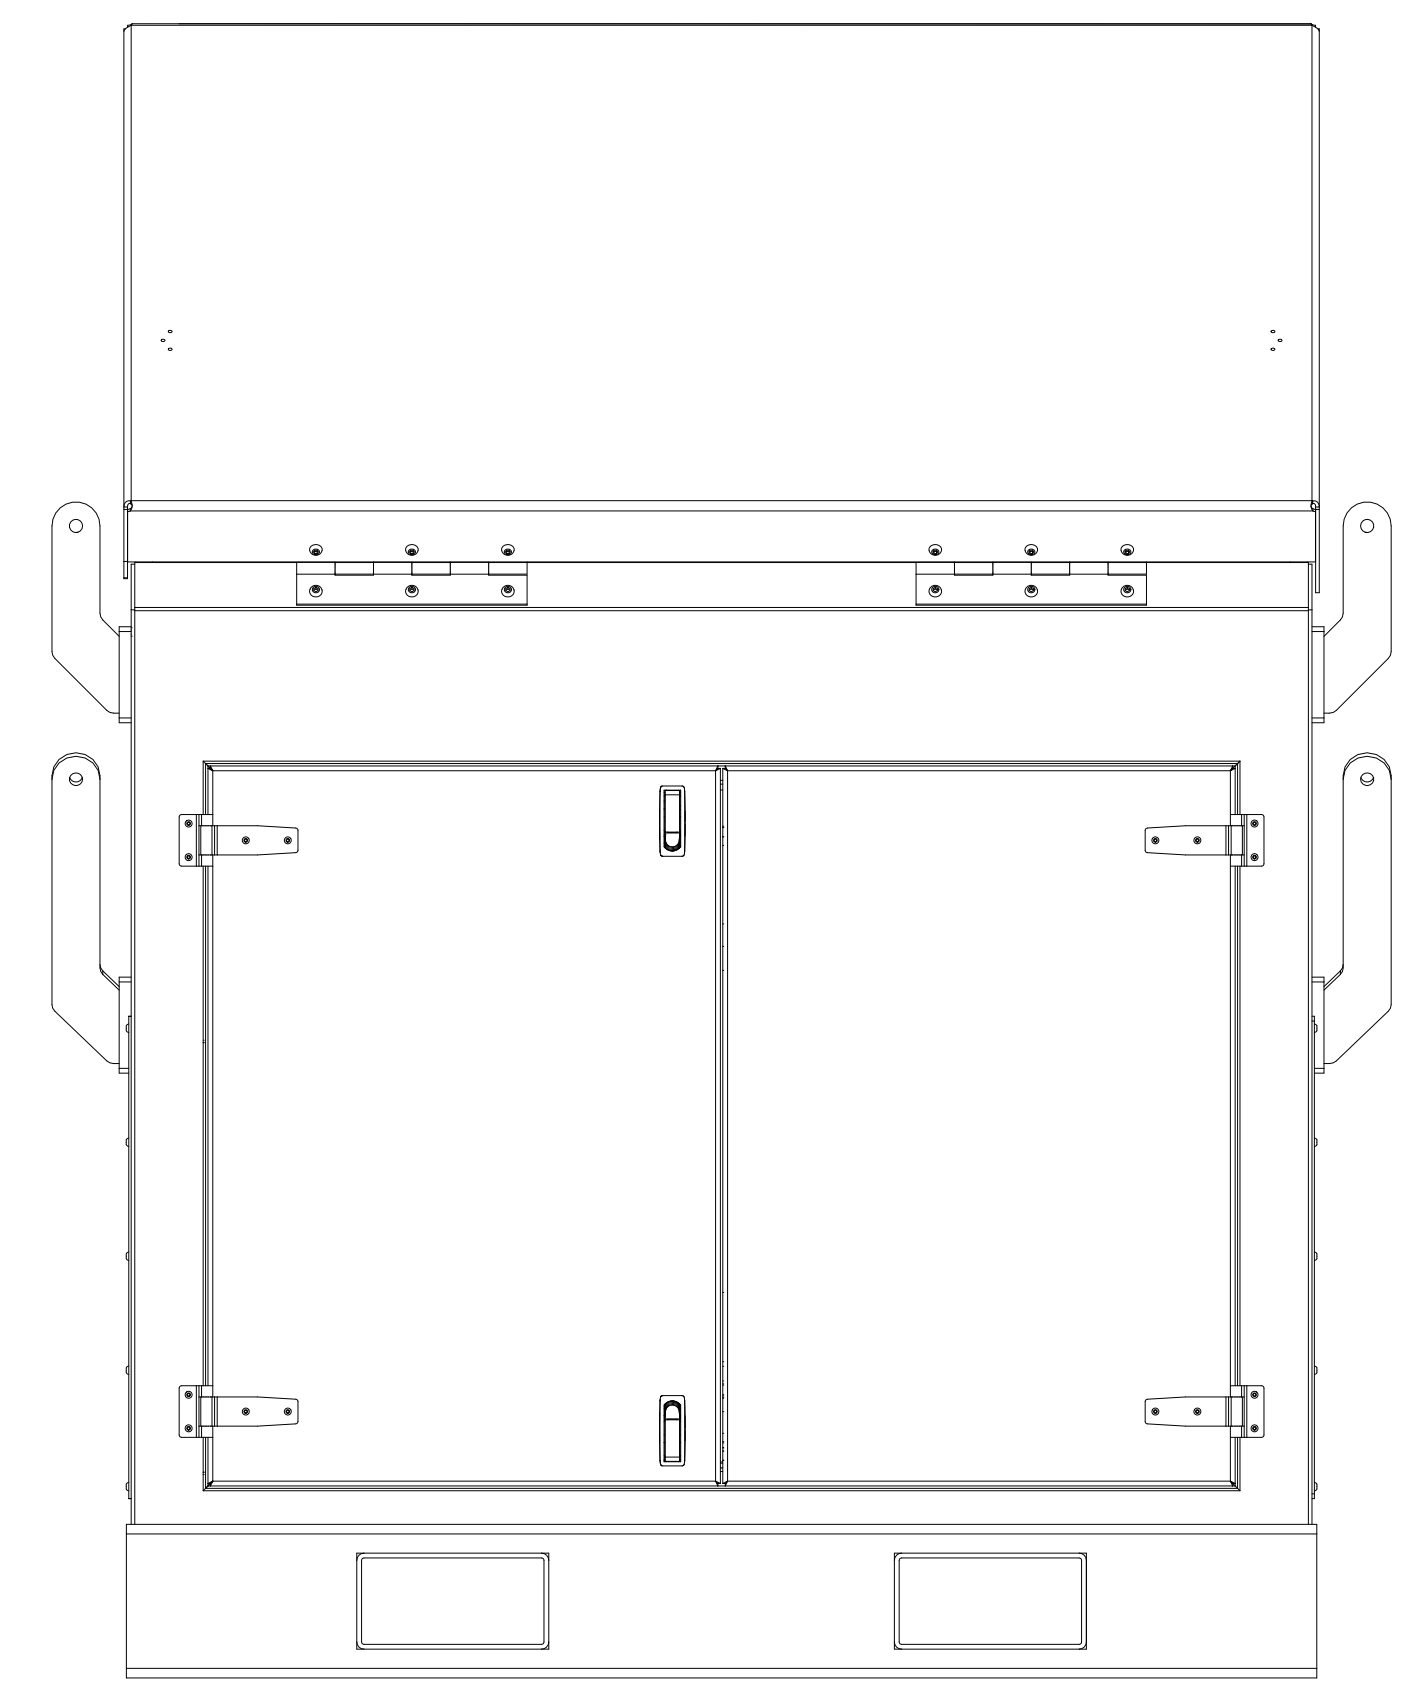

DESCRIPTION:

3000 PSI FLOWHEAD CONTROL PANEL

PS
PUMP
SOURCE
A PRODUCT OF HOSE SOURCE, LLC

213 Trinity Ln
Gray, LA 70359

TITLE
HS-3K-FHP-05

SIZE D	DRAWING BY: K. GILES	REV 0
SCALE	EDIT	REV DATE:

SHEET 1 OF 1