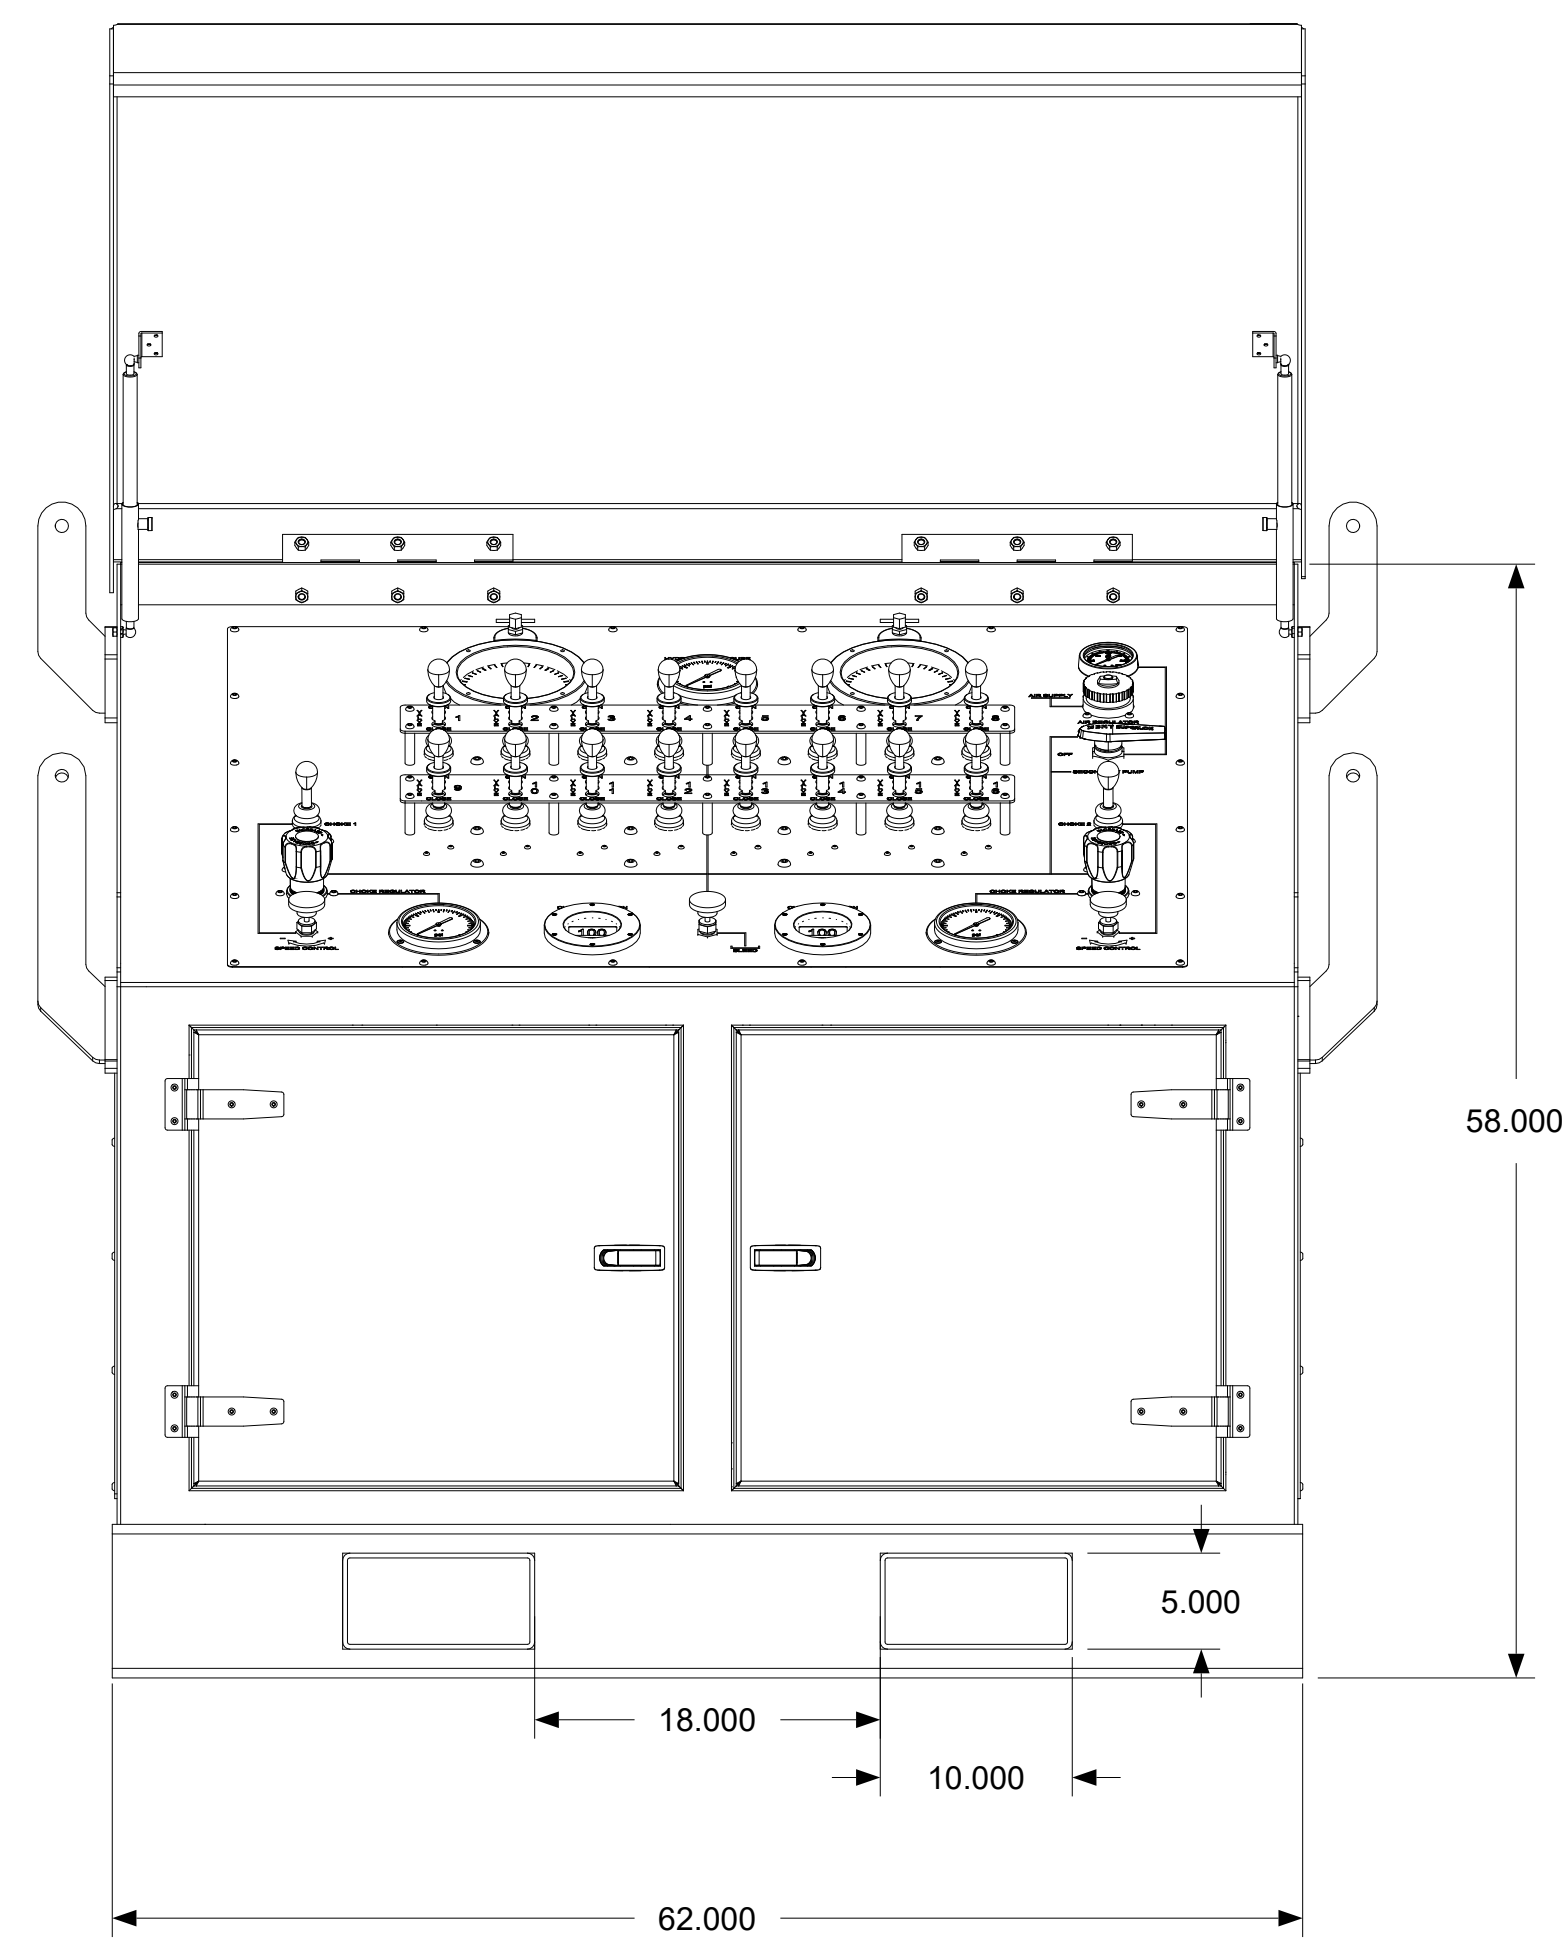

DESCRIPTION:

3000 PSI FLOWHEAD CONTROL PANEL

PS
PUMP
SOURCE
A PRODUCT OF HOSE SOURCE, LLC

213 Trinity Ln
Gray, LA 70359

TITLE
HS-3K-FHP-05

SIZE D	DRAWING BY: K. GILES	REV 0
SCALE	EDIT	REV DATE:

SHEET 1 OF 1