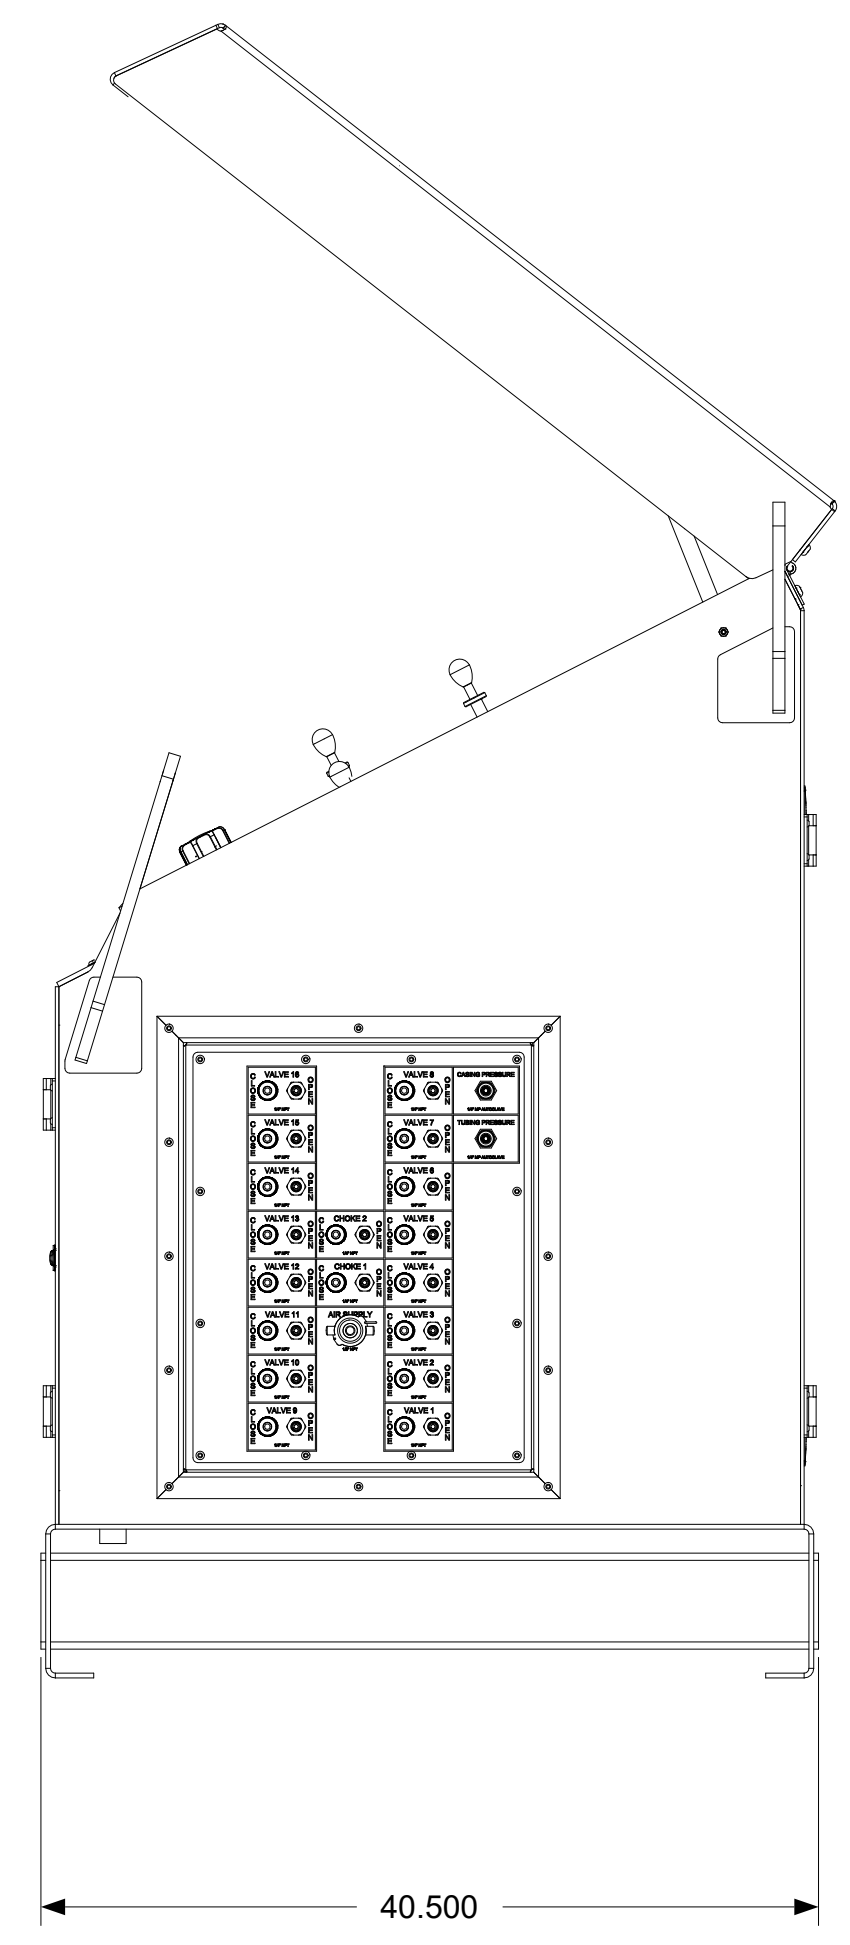

DESCRIPTION:

3000 PSI FLOWHEAD CONTROL PANEL

PS
PUMP
SOURCE
A PRODUCT OF HOSE SOURCE, LLC

213 Trinity Ln
Gray, LA 70359

TITLE
HS-3K-FHP-05

SIZE D	DRAWING BY: K. GILES	REV 0
SCALE	EDIT	REV DATE:

SHEET 1 OF 1