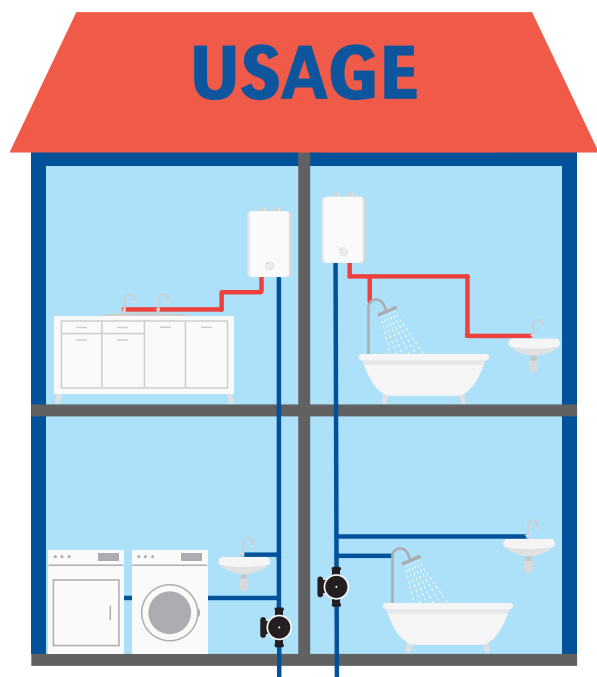

NMT PLUS COMFORT - THE HOME PRESSURE BOOSTER

NMT PLUS COMFORT
15/90-130 (979528299)
15/120-130 (979527308)

NMT PLUS COMFORT INOX
15/90-130 (979528300)
15/120-130 (979528160)

Performance range

Technical specification

Q _{max}	up to 2,2 m ³ /h
H _{max}	up to 12,2 m
DN	15
Pipe connection	G 1
Installation	threaded
Insulation class	F
Degree of protection	IP 44
Voltage	1 - 230V, 50 Hz
P _{max} [W]	100
I _{max} [A]	0,8
Ambient temperature	+5°C to +40°C
Medium temperature	+5°C to +95°C

USAGE

Advantages:

- Automatic pressure boosting to satisfy water needs
- Inverter motor for high efficiency and total control
- ON/OFF button
- Low energy consumption
- Silent functioning
- No presence of a mechanical flow switch (no noise and a lower possibility of faults)
- Ceramic shaft and bearings for a longer working life
- Optional adapter for 200mm fitting length