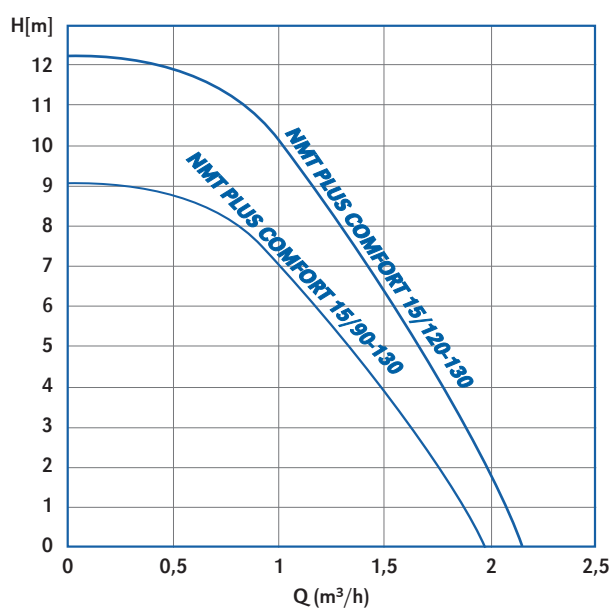

NMT PLUS COMFORT - THE HOME PRESSURE BOOSTER

NMT PLUS COMFORT
15/90-130 (979528299)
15/120-130 (979527308)

NMT PLUS COMFORT INOX
15/90-130 (979528300)
15/120-130 (979528160)

Performance range

Technical specification

Q _{max}	up to 2,2 m ³ /h
H _{max}	up to 12,2 m
DN	15
Pipe connection	G 1
Installation	threaded
Insulation class	F
Degree of protection	IP 44
Voltage	1 - 230V, 50 Hz
P _{max} [W]	100
I _{max} [A]	0,8
Ambient temperature	+5°C to +40°C
Medium temperature	+5°C to +95°C