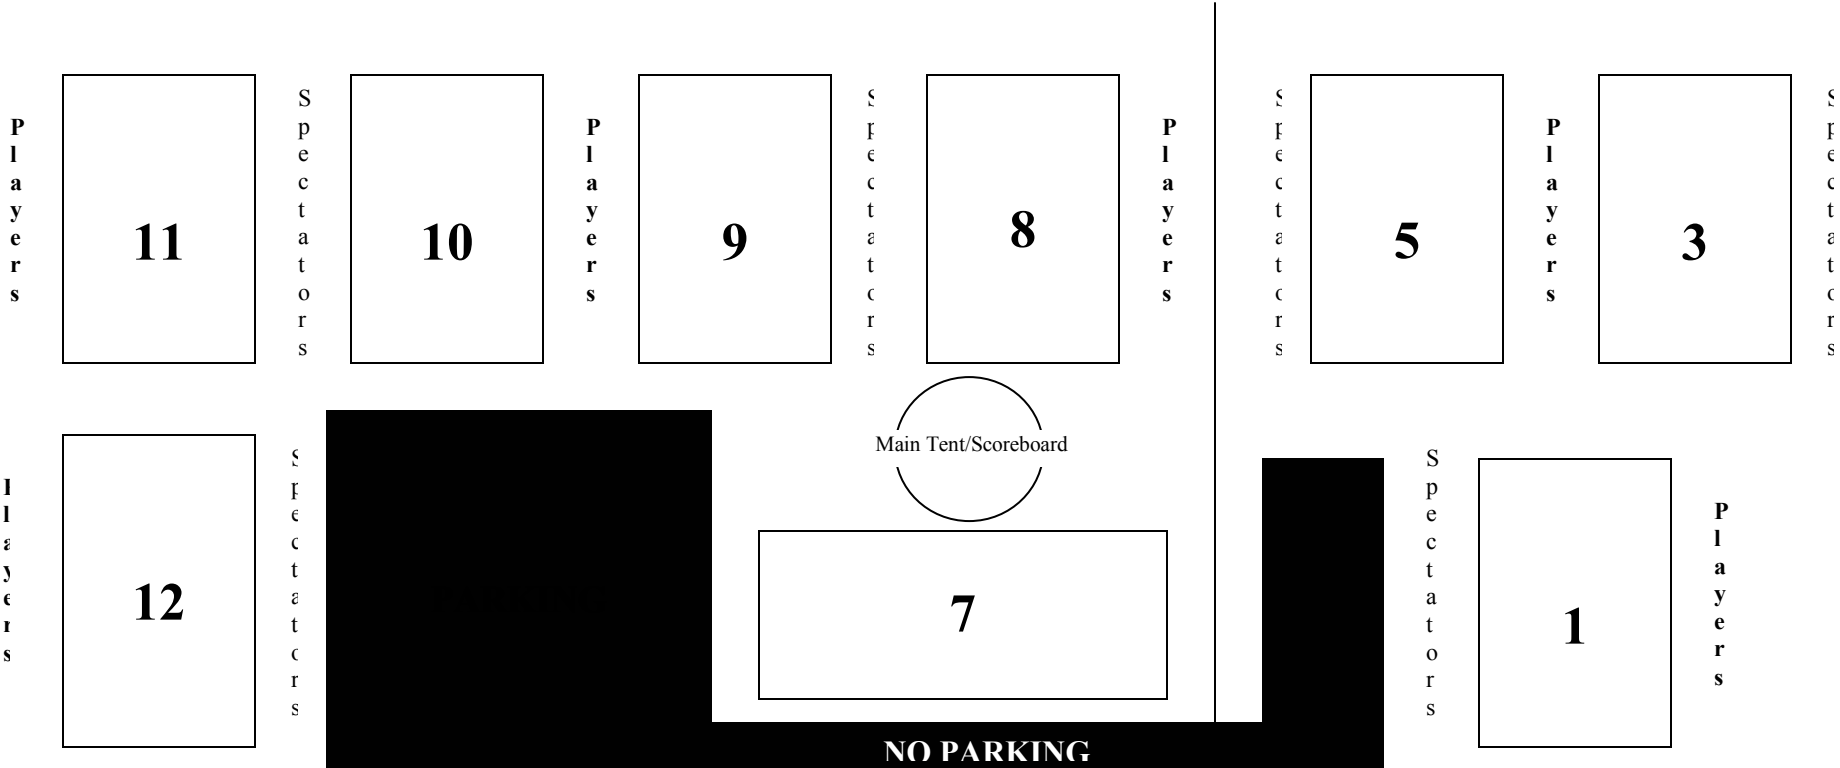

SOKTOBERFEST ADULT SOCCER FESTIVAL TORCIA OLIVER SOCCERPLEX FIELD MAP

Complex Rules:

- 1. NO PETS**
- 2. NO GLASS BOTTLES**
- 3. For safety of all participants and spectators please adhere to the following diagram for spectator/player assignments during the event.**