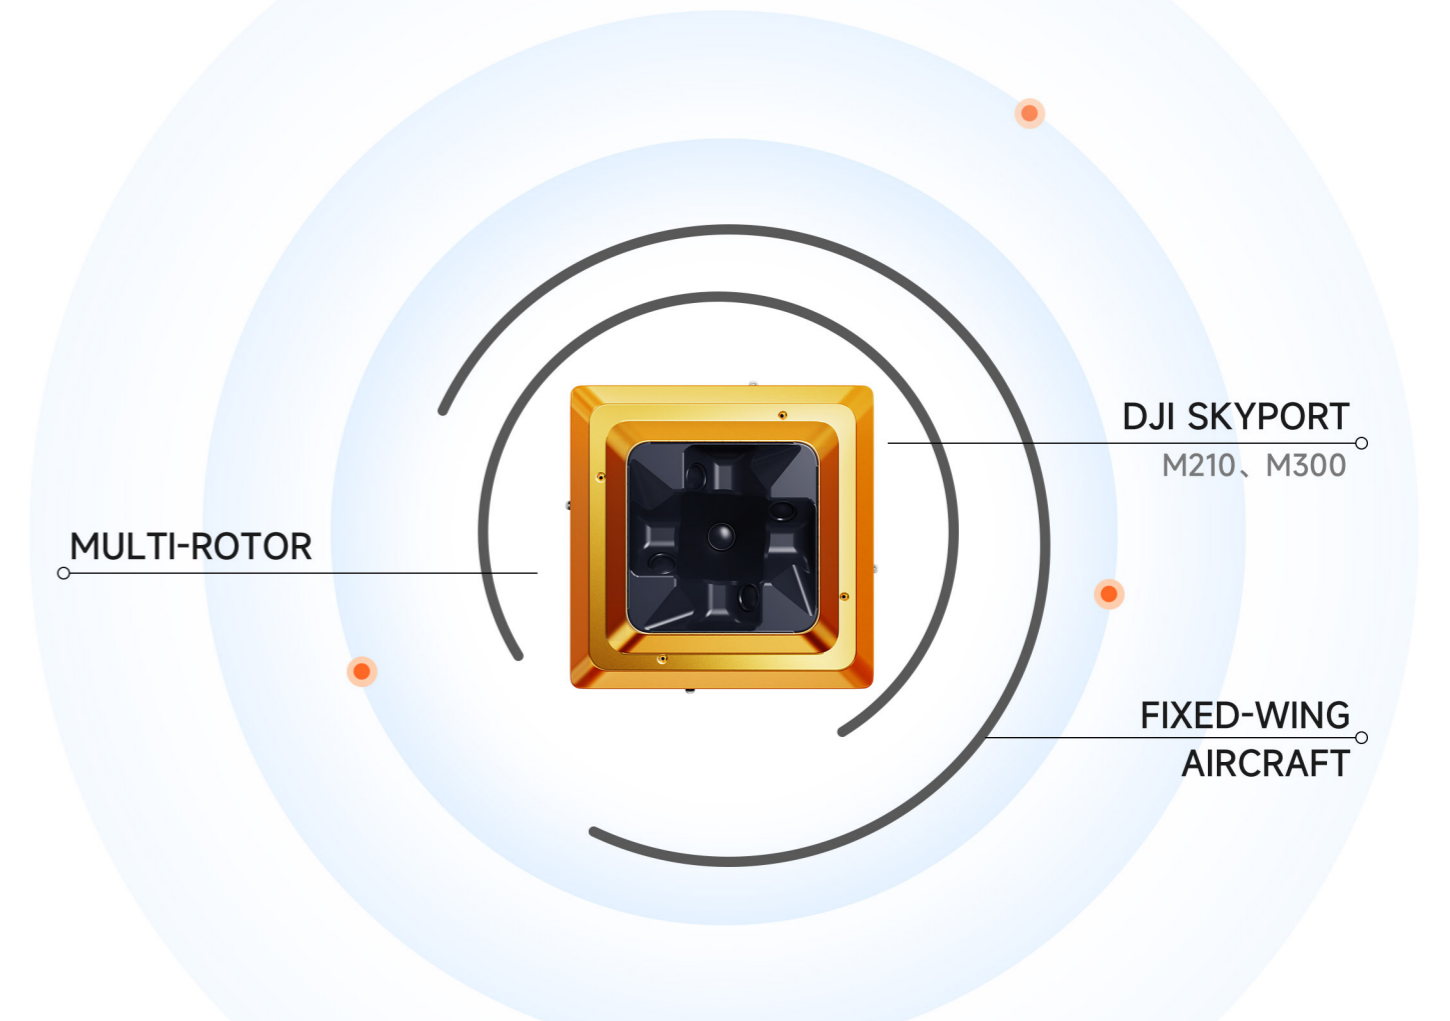

BL200 PRO

5-lens Oblique Camera

210M pixels in total, Professional Aerial Mapping Camera for cities

www.blvgeotech.com

BL200 PRO TECHNICAL PARAMETERS

Not only for DJI drones

Size and weight	Size: 150mm*150mm*116mm
	Weight: 1270g
Packing dimension	Size: 325mm*325mm*230mm
	Weight: ≤2kg
Technical Parameters	Flight height: 50 ~ 1000m
	Speed: 0 ~ 30m/s
	Sensor: CMOS
	Sensor size: 35.8×23.9mm (Full Frame)
	Exposure Interval: 0.8s
	Focal length: 40mm + 56mm
	Pixel: 42M
	Total pixel: 210M
	Tilt degree: 45°
	Storage: 1280GB
	Reading Speed: 300M/S
	Power supply: Skyport/independent module
	Temperature: -10°C ~ +40°C
Humidity: ≤95%	

“BL200 PRO-Compaible with all kinds of multi-rotor and fixed-wing aircraft”

Multiple-choice interface, diversified cross-platform capabilities, widely compatible with various brands of drones