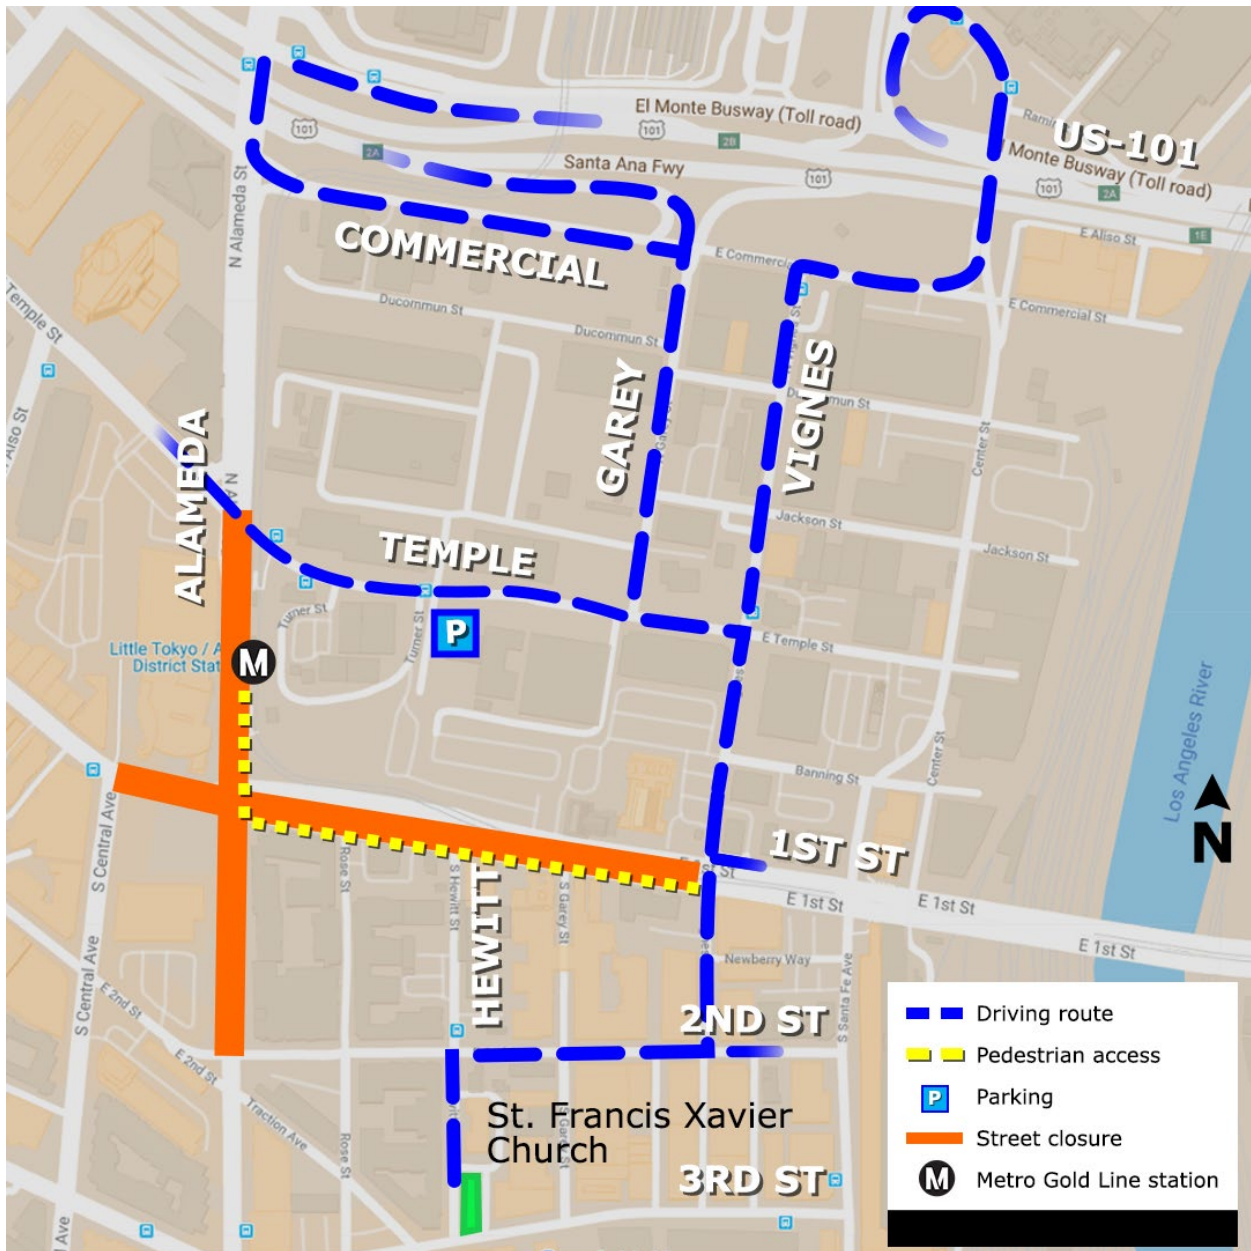

Local access to St. Francis Xavier Church

Use the following detours during LA Metro street closures at 1st St/Alameda St

Expect road closures at 1st St/Alameda St during the weekends of January 10, 24, 31; February 7; March 27; April 3, 10, 24; May 1; and August 28, 2020. Dates subject to change. Local access will be maintained.