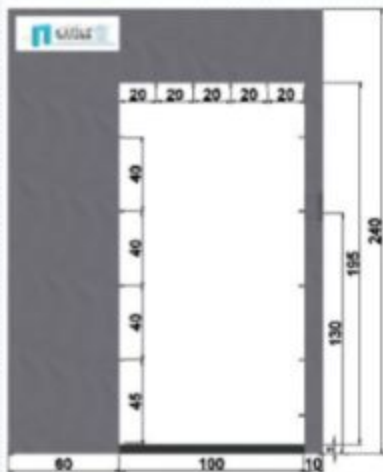

DISINFECTION AND SANITATION SYSTEMS

DISINFECTION CABIN SYSTEMS

PRODUCT CODE : HG/L1

PRODUCT CODE : HG/L1

- 12 nozzles, 4 on each side and 4 on top
- Photoelectric sensor
- Automatic sensing hand disinfectant spray
- Operation cabinet
- 304 shiny stainless steel body
- 1 Liter of water / 20 people