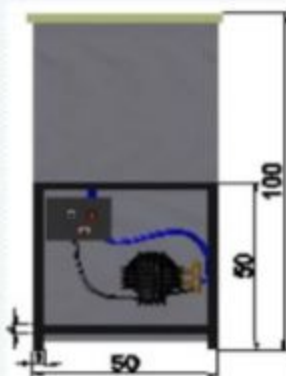

DISINFECTION AND SANITATION SYSTEMS

DISINFECTION AUTOMATION CABIN APPLICATION MODELS: HG/DK1

PRODUCT CODE : HG/DK1

- 500X500*1000 sizes
- 500*500 mm electrical panel and engine compartment
- 500*500 mm disinfectant tank(125 lt)
- Watertight
- Galvanized sheet outer surface
- 40*40*1,5 mm profile foot
- Annovi Reverbery 80/100 bar 0,20 KW motor
- Autonic Photoelectric sensor
- Quality electrical panels and automation devices