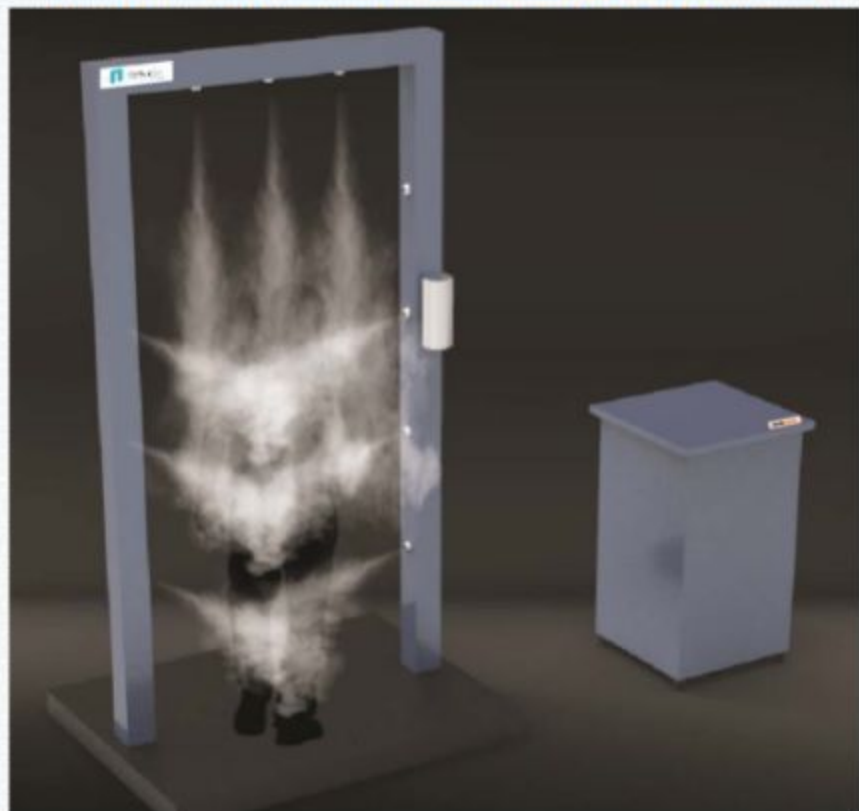

2020 DISINFECTION EXWORKS PRICE 1.800 EURO

DISINFECTION AND SANITATION SYSTEMS