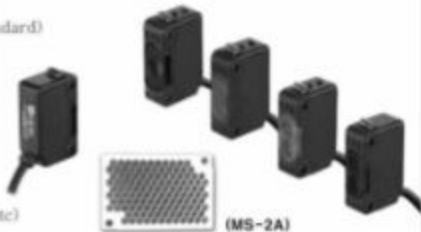

Miniature and built-in amplifier for long sensing distance

■ Features

- Long sensing distance with high quality lens
- Waterproof structure IP65 by rubber injection(IEC standard)
- Compact size
- Detects up to 15m(Transmitted beam type)
- Long sensing distance : Diffuse reflective type 1m, Polarized reflective type 3m(MS-3S)
- Light ON / Dark ON selectable
- Built-in sensitivity adjuster(Except for BJG30-DDT)
- Mutual interference prevention function (Retroreflective type, Diffuse reflective type)
- Stable detection for transparent object(LCD, PDP, glass etc) by BJG30-DDT.