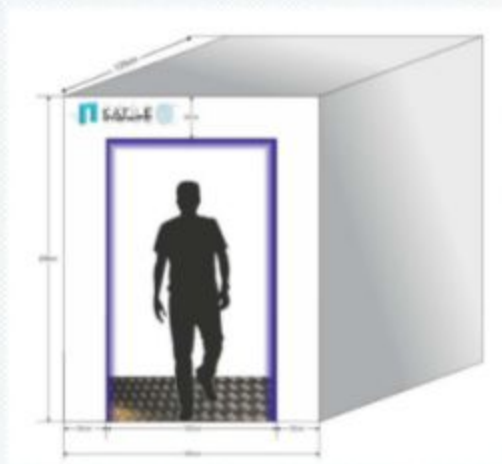

DISINFECTION AND SANITATION SYSTEMS

DISINFECTION CABIN SYSTEMS

PRODUCT CODE : HG/K1

PRODUCT CODE : HG/K1

- 12 nozzles, 4 on each side and 4 on top
- 1800*2300*1250 mm
- Photoelectric sensor
- Automatic sensing hand disinfectant spray
- Operation cabinet
- Galvanized sheet
- 1 Liter of water / 20 people