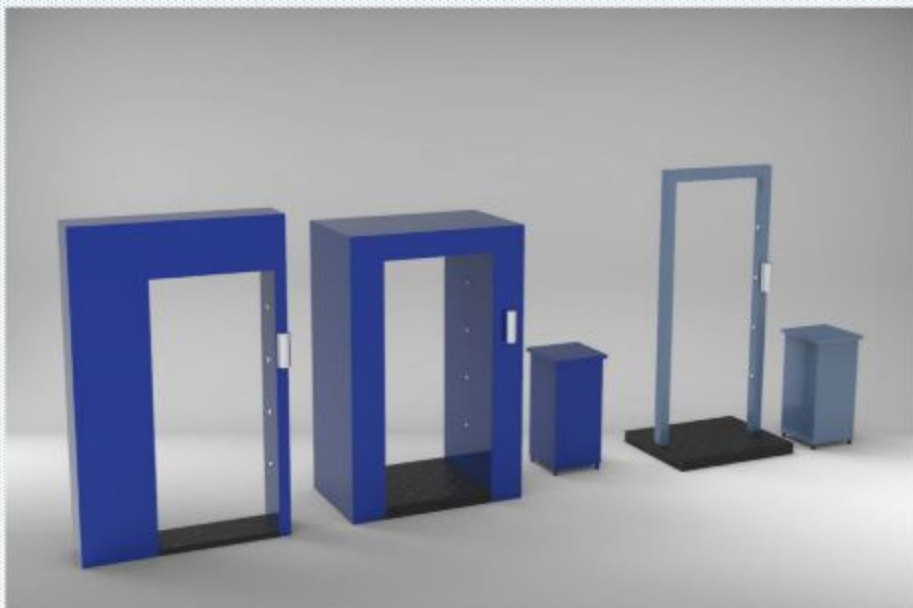

DISINFECTION AND SANITATION SYSTEMS