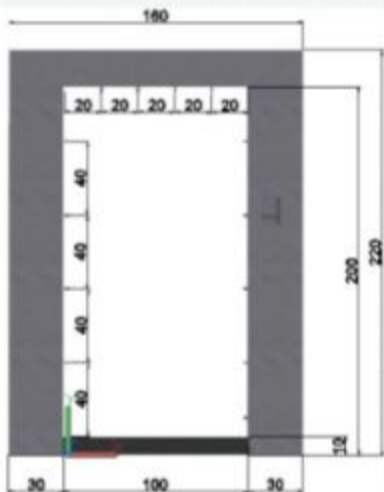

DISINFECTION AND SANITATION SYSTEMS

DISINFECTION CABIN SYSTEMS

PRODUCT CODE : HG/K1

PRODUCT CODE : HG/K1

- 12 nozzles, 4 on each side and 4 on top
- Photoelectric sensor
- Automatic sensing hand disinfectant spray
- Operation cabinet
- 304 shiny stainless steel body
- 1 Liter of water / 20 people