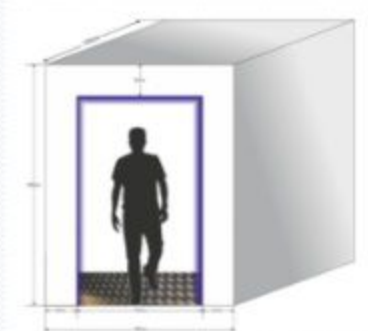

PRODUCT CODE : HG/K1