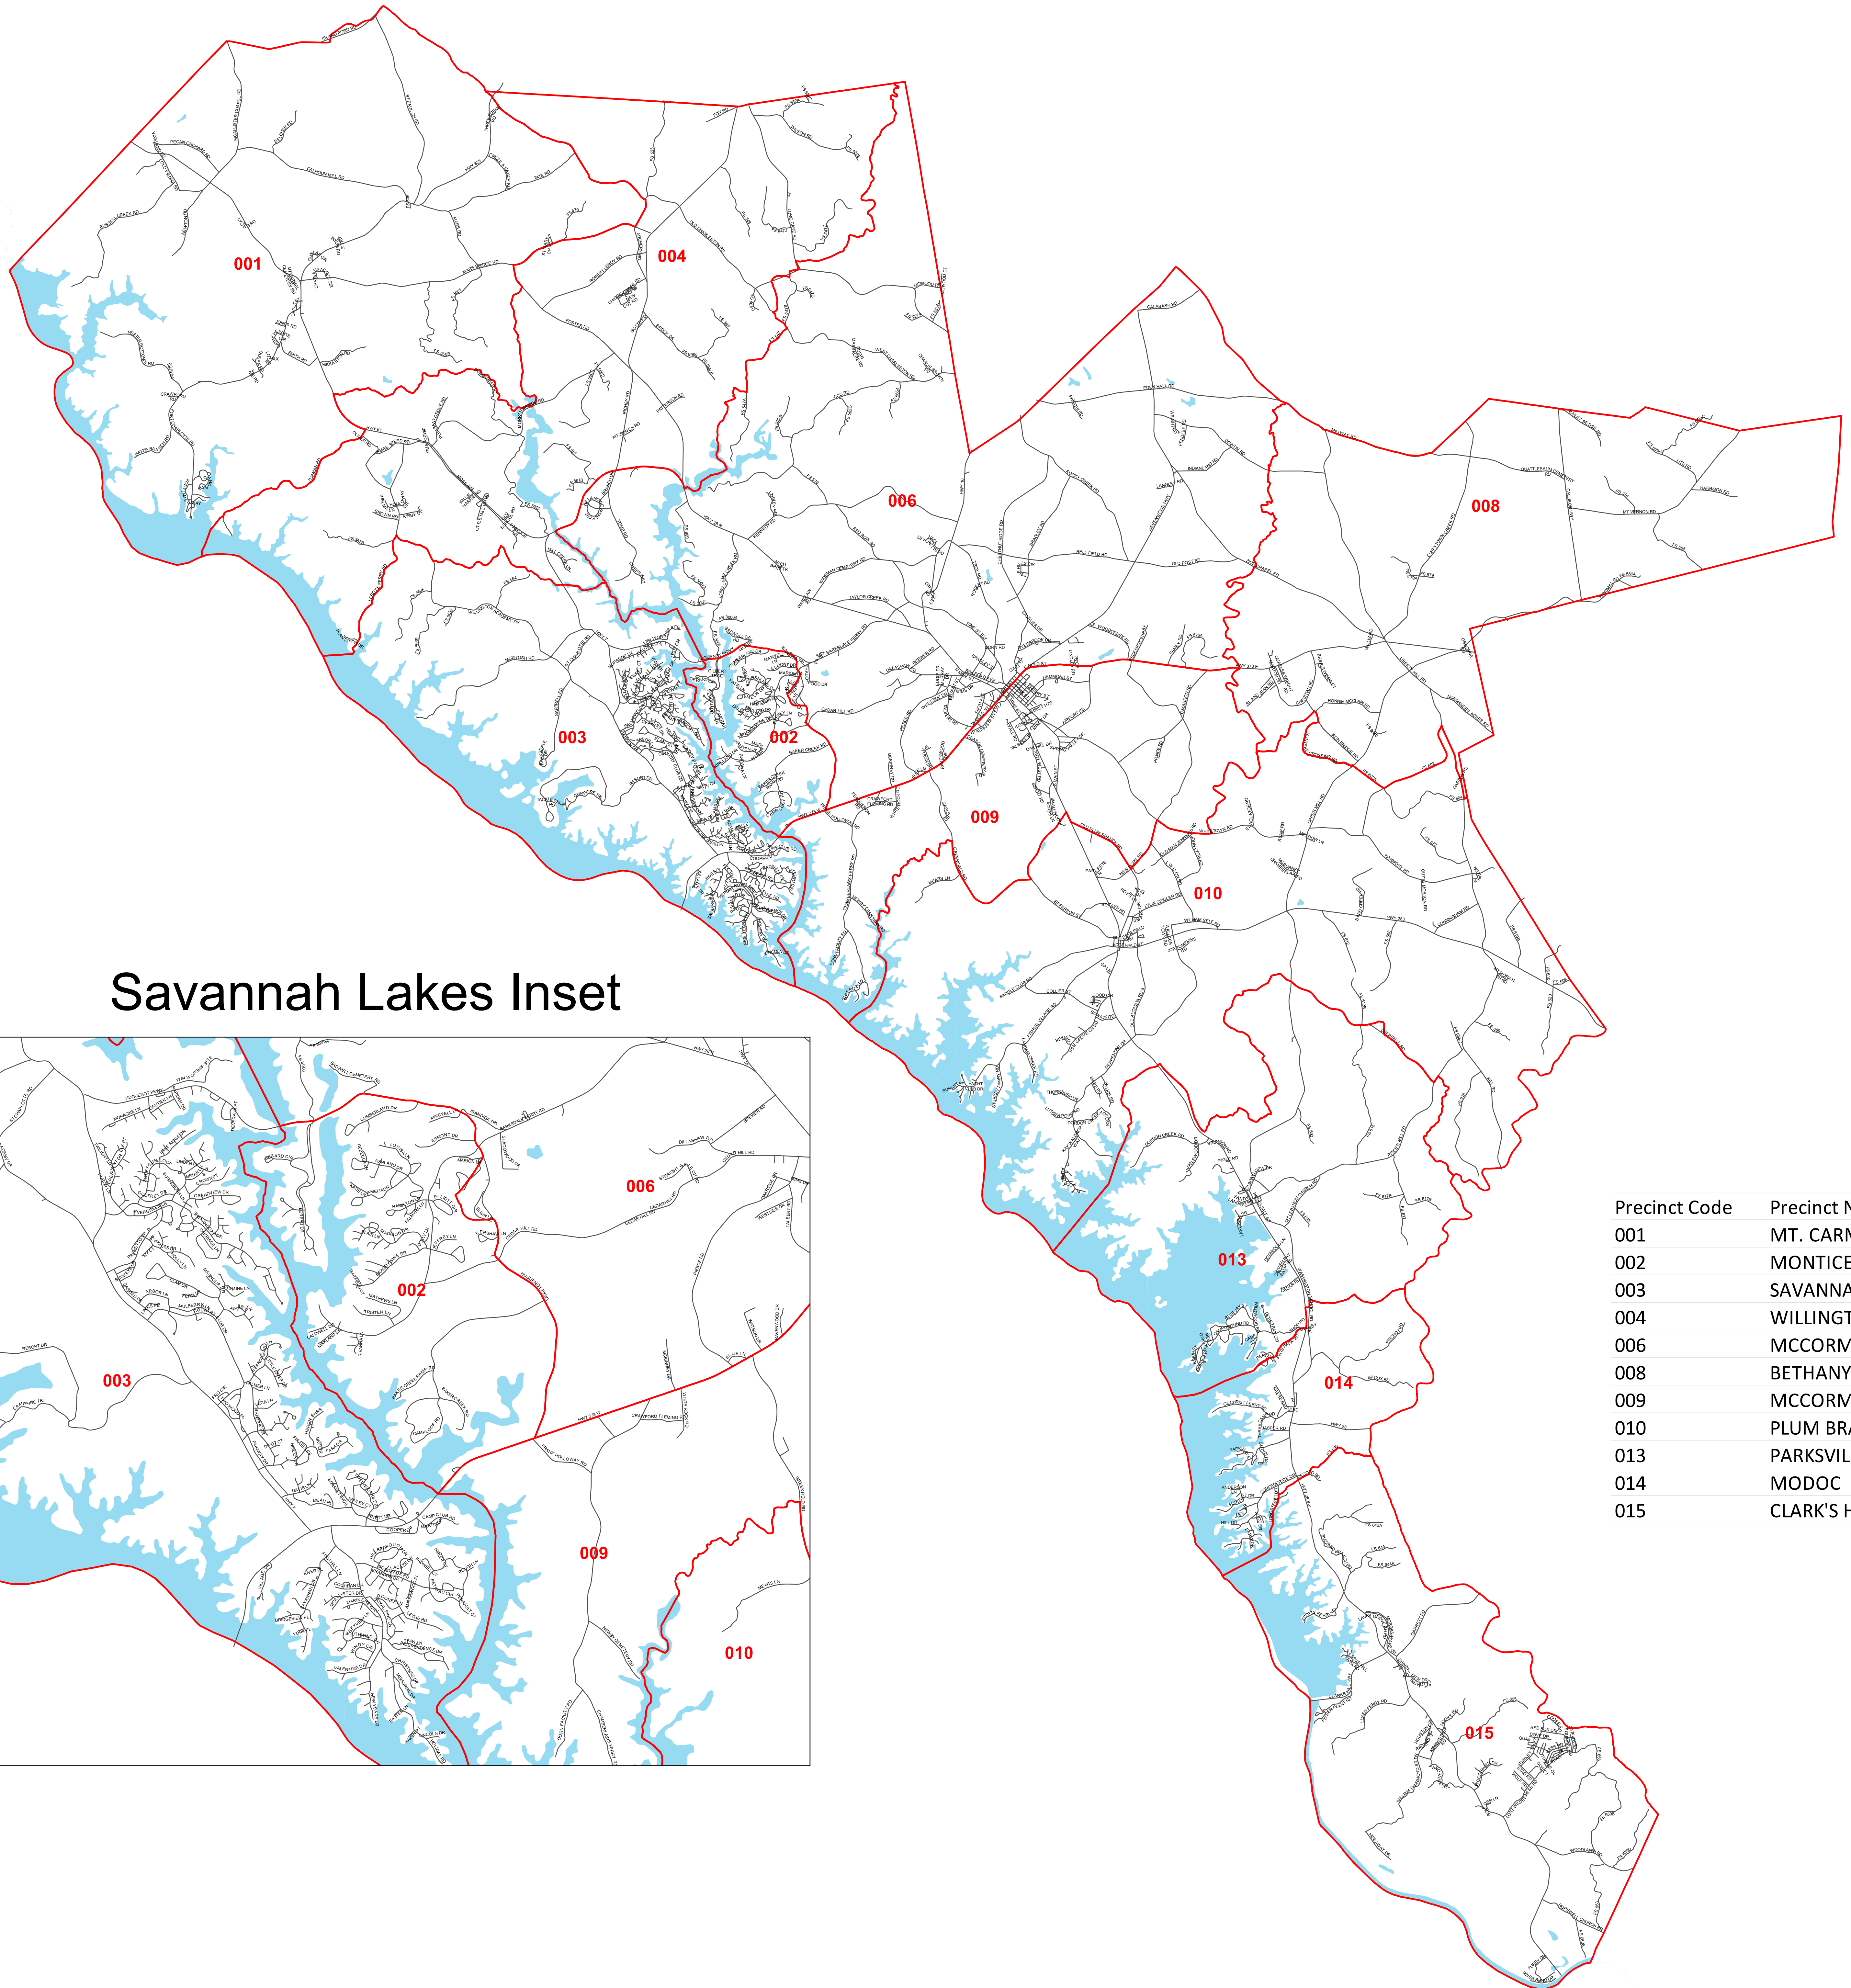

McCormick County Precincts

P-65-13

Savannah Lakes Inset

Precinct Code	Precinct Name
001	MT. CARMEL
002	MONTICELLO
003	SAVANNAH
004	WILLINGTON
006	MCCORMICK NO. 1
008	BETHANY
009	MCCORMICK NO. 2
010	PLUM BRANCH
013	PARKSVILLE
014	MODOC
015	CLARK'S HILL

- Legend**
- Precincts
 - Roads
 - Water