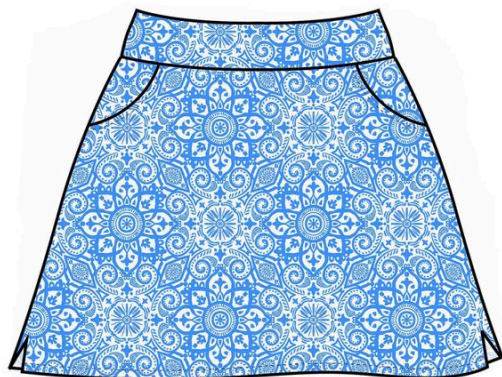

### Venice Ruffle Hem Skort

VEN604

**70.00 USD** / 154.00 USD

Marrakesh Express Pink

Min: 5

XXS-XXL

Pull-On Style | Lay-Flat Waistband | Matching Sewn-In Shorties | Two Front Pockets | One Back Welt Pocket | Ruffle Hem | 16" Length

### Venice Ruffle Hem Skort

VEN605

**70.00 USD** / 154.00 USD

Sugar Magnolia Cobalt

Min: 5

XXS-XXL

Pull-On Style | Lay-Flat Waistband | Matching Sewn-In Shorties | Two Front Pockets | One Back Welt Pocket | Ruffle Hem | 16" Length

### Kiawah Country Club Skort

KIA600

**70.00 USD** / 154.00 USD

Marrakesh Express Blue

Min: 5

XXS-XXL

Pull-On Style | Lay-Flat Waistband | Matching Sewn-In Shorties | Two Front Pockets | One Back Welt Pocket | A-Line Silhouette | 17" Length