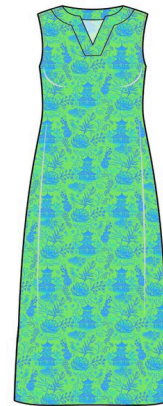

Worth Avenue Maxi Dress

WOR603

92.00 USD / 205.00 USD

On The Road To Mandalay Green

Min: 5

XXS-XXL

Sleeveless| Tunic Neckline | Ankle Length Hemline |
Dramatic Side Slit