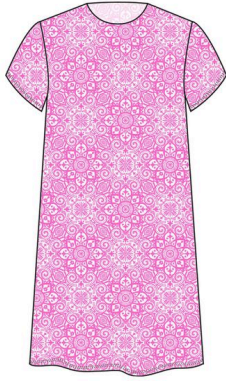

Hyannis Tee Shirt Dress

HYA604

78.00 USD / 172.00 USD

Marrakesh Express Pink

Min: 5

XXS-XXL

Short Sleeves | Crew Neck | Loose Drape from Shoulder
to Hem