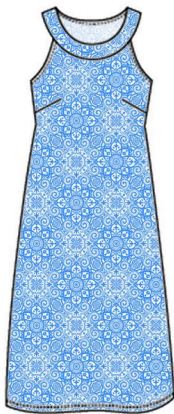

Sleeveless | A-Line Bodice | Zip Neck | 2 Front Welt Pockets

**Caswell Sleeveless Polo Dress**

CSW604

**84.00 USD** / 185.00 USD

---

Marrakesh Express Pink

Min: 5

XXS-XXL

Sleeveless | A-Line Bodice | Zip Neck | 2 Front Welt Pockets

**Caswell Sleeveless Polo Dress**

CSW605

**84.00 USD** / 185.00 USD

---

Sugar Magnolia Cobalt

Min: 5

XXS-XXL

Sleeveless | A-Line Bodice | Zip Neck | 2 Front Welt Pockets

**Seaside Boat Neck Dress**

SEA600

**76.00 USD** / 168.00 USD

---

Marrakesh Express Blue

Min: 5

XXS-XXL

Boat Neck | Sleeveless | Bra-friendly

**Seaside Boat Neck Dress**

SEA601

**76.00 USD** / 168.00 USD

---

Parrotheads at Play Blue and White

Min: 5

XXS-XXL