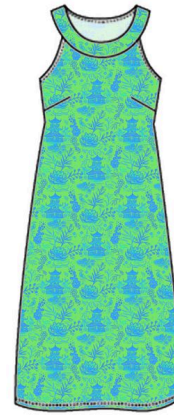

Boat Neck | Sleeveless | Bra-friendly

**Seaside Boat Neck Dress**

SEA601

**76.00 USD** / 168.00 USD

---

Parrotheads at Play Blue and White

Min: 5

XXS-XXL

Boat Neck | Sleeveless | Bra-friendly

**Seaside Boat Neck Dress**

SEA602

**76.00 USD** / 168.00 USD

---

29 Palms Green

Min: 5

XXS-XXL

Boat Neck | Sleeveless | Bra-friendly

**Seaside Boat Neck Dress**

SEA603

**76.00 USD** / 168.00 USD

---

On The Road To Mandalay Green

Min: 5

XXS-XXL