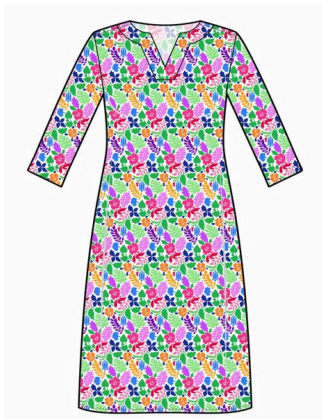

Vero Beach 3/4 Sleeve Tunic Dress

VER610

84.00 USD / 185.00 USD

A Beautiful Morning Green Multi

Min: 5

XXS-XXL

3/4 Sleeves | Classic Tunic Neckline | A-Line