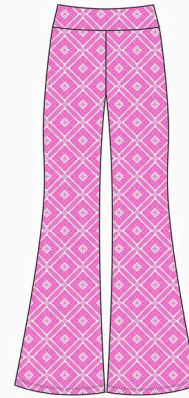

Park Avenue Palazzo Pants

PRK612

70.00 USD / 154.00 USD

Good Vibrations Blue

Min: 5

XXS-XXL

Pull-On Style | Lay-Flat Waistband | Fitted Through Hips, Gentle Flare to the Hem

Park Avenue Palazzo Pants

PRK613

70.00 USD / 154.00 USD

Power Flower Blue

Min: 5

XXS-XXL

Pull-On Style | Lay-Flat Waistband | Fitted Through Hips, Gentle Flare to the Hem

Park Avenue Palazzo Pants

PRK614

70.00 USD / 154.00 USD

Cupid's Arrow Blue and White

Min: 5

XXS-XXL

Pull-On Style | Lay-Flat Waistband | Fitted Through Hips,
Gentle Flare to the Hem

Park Avenue Palazzo Pants

PRK615

70.00 USD / 154.00 USD