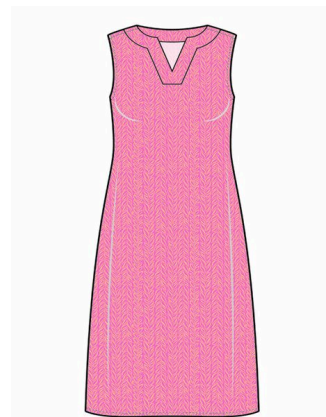

Power Flower Blue
Min: 5
XXS-XXL
Sleeveless | Classic Tunic Neckline

Hampton Sleeveless Tunic Dress
HAM614
78.00 USD / 154.00 USD

Cupid's Arrow Blue and White
Min: 5
XXS-XXL
Sleeveless | Classic Tunic Neckline

Hampton Sleeveless Tunic Dress
HAM615
78.00 USD / 172.00 USD

Tiki Bar Is Open Pink
Min: 5
XXS-XXL
Sleeveless | Classic Tunic Neckline

Hampton Sleeveless Tunic Dress
HAM616
78.00 USD / 172.00 USD

One For The Vine Pink and Creamsicle
Min: 5
XXS-XXL
Sleeveless | Classic Tunic Neckline