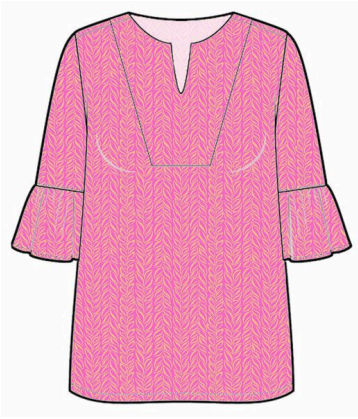

New Canaan Bell Cuff Tunic Top

NCA614

78.00 USD / 154.00 USD

Cupid's Arrow Blue and White

Min: 5

XXS-XXL

3/4 Sleeve | Bell Cuffs | Classic Tunic Neckline | Loose
Drape from Shoulder to Hem

New Canaan Bell Cuff Tunic Top

NCA615

78.00 USD / 172.00 USD

Tiki Bar Is Open Pink

Min: 5

XXS-XXL

3/4 Sleeve | Bell Cuffs | Classic Tunic Neckline | Loose
Drape from Shoulder to Hem

New Canaan Bell Cuff Tunic Top

NCA616

78.00 USD / 172.00 USD

One For The Vine Pink and Creamsicle

Min: 5

XXS-XXL

3/4 Sleeve | Bell Cuffs | Classic Tunic Neckline | Loose
Drape from Shoulder to Hem

New Canaan Bell Cuff Tunic Top

NCA617

78.00 USD / 172.00 USD