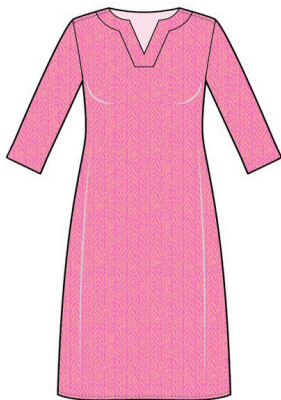

3/4 Sleeves | Classic Tunic Neckline | A-Line

Vero Beach 3/4 Sleeve Tunic Dress

VER615

84.00 USD / 185.00 USD

Tiki Bar Is Open Pink

Min: 5

XXS-XXL

3/4 Sleeves | Classic Tunic Neckline | A-Line