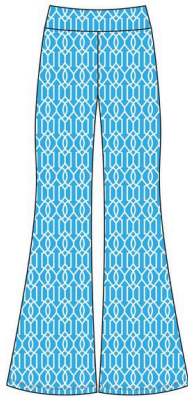

Park Avenue Palazzo Pants

PRK612

70.00 USD / 154.00 USD

Good Vibrations Blue

Min: 5

XXS-XXL

Pull-On Style | Lay-Flat Waistband | Fitted Through Hips, Gentle Flare to the Hem

Park Avenue Palazzo Pants

PRK613

70.00 USD / 154.00 USD

Power Flower Blue

Min: 5

XXS-XXL

Pull-On Style | Lay-Flat Waistband | Fitted Through Hips, Gentle Flare to the Hem

Park Avenue Palazzo Pants

PRK614

70.00 USD / 154.00 USD

Cupid's Arrow Blue and White

Min: 5

XXS-XXL

Pull-On Style | Lay-Flat Waistband | Fitted Through Hips,
Gentle Flare to the Hem

Park Avenue Palazzo Pants

PRK615

70.00 USD / 154.00 USD