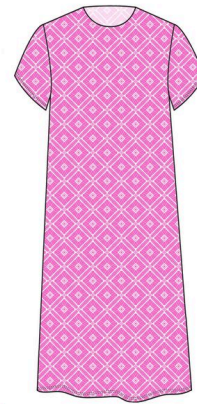

MAC613

82.00 USD / 180.00 USD

Power Flower Blue

Min: 5

XXS-XXL

Short Sleeves | Crew Neck | Loose Drape from Shoulder to Hem | Back Yoke with Single Pleat | Midi Length to Mid-Calf

Mackinac Island Midi Length Tee Shirt Dress

MAC614

82.00 USD / 180.00 USD

Cupid's Arrow Blue and White

Min: 5

XXS-XXL

Short Sleeves | Crew Neck | Loose Drape from Shoulder to Hem | Back Yoke with Single Pleat | Midi Length to Mid-Calf

Mackinac Island Midi Length Tee Shirt Dress

MAC615

82.00 USD / 180.00 USD

Tiki Bar Is Open Pink

Min: 5

XXS-XXL

Short Sleeves | Crew Neck | Loose Drape from Shoulder to Hem | Back Yoke with Single Pleat | Midi Length to Mid-Calf

Mackinac Island Midi Length Tee Shirt Dress