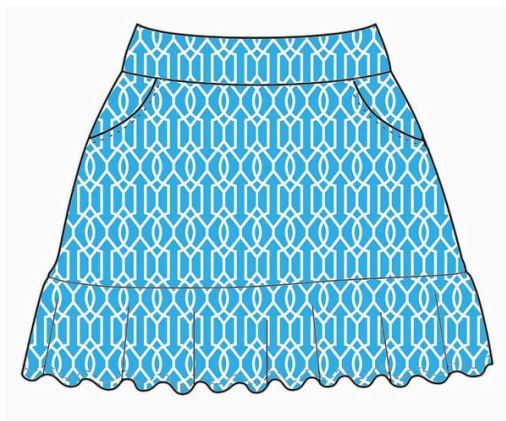

Venice Ruffle Hem Skort

VEN613

70.00 USD / 154.00 USD

Power Flower Blue

Min: 5

XXS-XXL

Pull-On Style | Lay-Flat Waistband | Matching Sewn-In Shorties | Two Front Pockets | One Back Welt Pocket | Ruffle Hem | 16" Length

Venice Ruffle Hem Skort

VEN614

70.00 USD / 154.00 USD

Cupid's Arrow Blue and White

Min: 5

XXS-XXL

Pull-On Style | Lay-Flat Waistband | Matching Sewn-In Shorties | Two Front Pockets | One Back Welt Pocket | Ruffle Hem | 16" Length