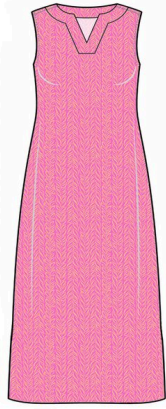

WOR613

92.00 USD / 205.00 USD

Power Flower Blue

Min: 5

XXS-XXL

Sleeveless| Tunic Neckline | Ankle Length Hemline |
Dramatic Side Slit

Worth Avenue Maxi Dress

WOR614

92.00 USD / 205.00 USD

Cupid's Arrow Blue and White

Min: 5

XXS-XXL

Sleeveless| Tunic Neckline | Ankle Length Hemline |
Dramatic Side Slit

Worth Avenue Maxi Dress

WOR615

92.00 USD / 205.00 USD

Tiki Bar Is Open Pink

Min: 5

XXS-XXL

Sleeveless| Tunic Neckline | Ankle Length Hemline |
Dramatic Side Slit

Worth Avenue Maxi Dress

WOR616

92.00 USD / 205.00 USD

One For The Vine Pink and Creamsicle