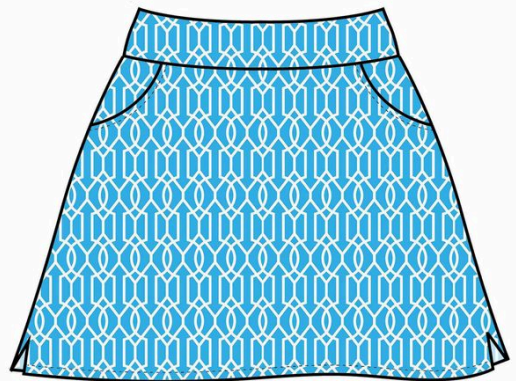

Min: 5

XXS-XXL

Pull-On Style | Lay-Flat Waistband | Matching Sewn-In Shorties | Two Front Pockets | One Back Welt Pocket | A-Line | 17" Length

Kiawah Country Club Skort

KIA613

70.00 USD / 154.00 USD

Power Flower Blue

Min: 5

XXS-XXL

Pull-On Style | Lay-Flat Waistband | Matching Sewn-In Shorties | Two Front Pockets | One Back Welt Pocket | A-Line | 17" Length

Kiawah Country Club Skort

KIA614

70.00 USD / 154.00 USD

Cupid's Arrow Blue and White