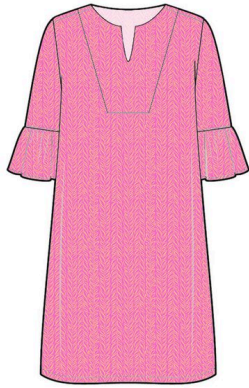

Greenwich Bell Cuff Tunic Dress

GRE616

85.00 USD / 188.00 USD

One For The Vine Pink and Creamsicle

Min: 5

XXS-XXL

3/4 Sleeves | Bell Cuffs | Classic Tunic Neckline | Side Seam Pockets | Loose, Flowy Drape from Shoulder to Hem