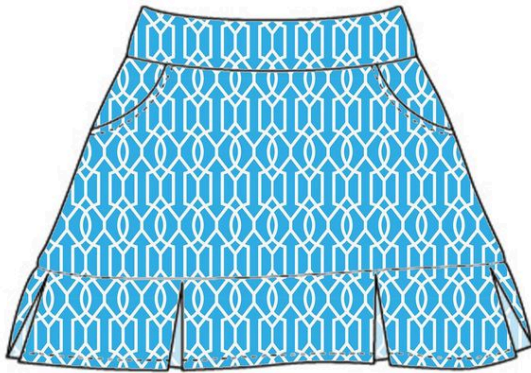

Min: 5

XXS-XXL

Pull-On Style | Lay-Flat Waistband | Matching Sewn-In Shorties | Two Front Pockets | One Back Welt Pocket | A-Line | 17" Length

Scottsdale Pleated Hem Skort

SCO612

70.00 USD / 154.00 USD

Good Vibrations Blue

Min: 5

XXS-XXL

Pull-On Style | Lay-Flat Waistband | Matching Sewn-In Shorties | Two Front Pockets | One Back Welt Pocket | Pleated Hem | 15" Length

Scottsdale Pleated Hem Skort

SCO613

70.00 USD / 154.00 USD

Power Flower Blue

Min: 5

XXS-XXL

Pull-On Style | Lay-Flat Waistband | Matching Sewn-In Shorties | Two Front Pockets | One Back Welt Pocket | Pleated Hem | 15" Length

Scottsdale Pleated Hem Skort

SCO614

70.00 USD / 154.00 USD