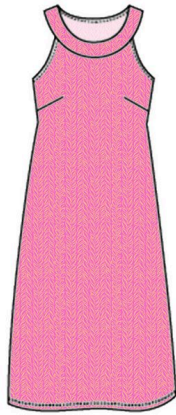

76.00 USD / 168.00 USD

Power Flower Blue

Min: 5

XXS-XXL

Boat Neck | Sleeveless | Bra-friendly

Seaside Boat Neck Dress

SEA614

70.00 USD / 154.00 USD

Cupid's Arrow Blue and White

Min: 5

XXS-XXL

Boat Neck | Sleeveless | Bra-friendly

Seaside Boat Neck Dress

SEA615

76.00 USD / 168.00 USD

Tiki Bar Is Open Pink

Min: 5

XXS-XXL

Boat Neck | Sleeveless | Bra-friendly

Seaside Boat Neck Dress

SEA616

76.00 USD / 168.00 USD

One For The Vine Pink and Creamsicle

Min: 5

XXS-XXL

Boat Neck | Sleeveless | Bra-friendly

Seaside Boat Neck Dress

SEA617

76.00 USD / 168.00 USD

Day Tripper Pink and Creamsicle

Min: 5

XXS-XXL