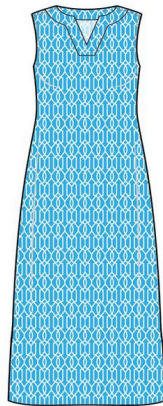

WOR613

92.00 USD / 205.00 USD

Power Flower Blue

Min: 5

XXS-XXL

Sleeveless| Tunic Neckline | Ankle Length Hemline |
Dramatic Side Slit

Worth Avenue Maxi Dress

WOR614