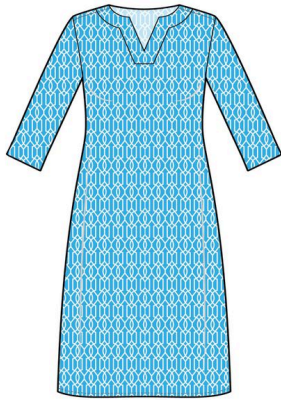

Vero Beach 3/4 Sleeve Tunic Dress

VER614

84.00 USD / 185.00 USD

Cupid's Arrow Blue and White

Min: 5

XXS-XXL

3/4 Sleeves | Classic Tunic Neckline | A-Line