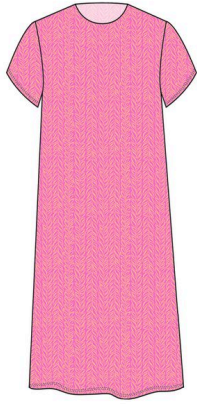

MAC614

82.00 USD / 180.00 USD

Cupid's Arrow Blue and White

Min: 5

XXS-XXL

Short Sleeves | Crew Neck | Loose Drape from Shoulder to Hem | Back Yoke with Single Pleat | Midi Length to Mid-Calf

Mackinac Island Midi Length Tee Shirt Dress

MAC615

82.00 USD / 180.00 USD

Tiki Bar Is Open Pink

Min: 5

XXS-XXL

Short Sleeves | Crew Neck | Loose Drape from Shoulder to Hem | Back Yoke with Single Pleat | Midi Length to Mid-Calf

Mackinac Island Midi Length Tee Shirt Dress

MAC616

82.00 USD / 180.00 USD

One For The Vine Pink and Creamsicle

Min: 5

XXS-XXL

Short Sleeves | Crew Neck | Loose Drape from Shoulder to Hem | Back Yoke with Single Pleat | Midi Length to Mid-Calf

Mackinac Island Midi Length Tee Shirt Dress

MAC617

82.00 USD / 180.00 USD

Day Tripper Pink and Creamsicle

Min: 5

XXS-XXL

Short Sleeves | Crew Neck | Loose Drape from Shoulder to Hem | Back Yoke with Single Pleat | Midi Length to Mid-Calf

Seaside Boat Neck Dress