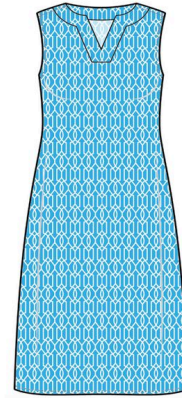

Hampton Sleeveless Tunic Dress
HAM614
78.00 USD / 154.00 USD

Cupid's Arrow Blue and White
Min: 5
XXS-XXL
Sleeveless | Classic Tunic Neckline