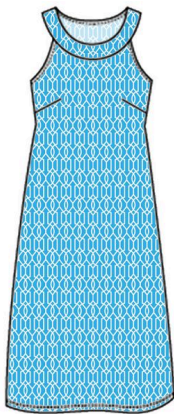

MAC617

82.00 USD / 180.00 USD

Day Tripper Pink and Creamsicle

Min: 5

XXS-XXL

Short Sleeves | Crew Neck | Loose Drape from Shoulder to Hem | Back Yoke with Single Pleat | Midi Length to Mid-Calf

Seaside Boat Neck Dress

SEA612

76.00 USD / 168.00 USD

Good Vibrations Blue

Min: 5

XXS-XXL

Boat Neck | Sleeveless | Bra-friendly

Seaside Boat Neck Dress

SEA613

76.00 USD / 168.00 USD

Power Flower Blue

Min: 5

XXS-XXL

Boat Neck | Sleeveless | Bra-friendly

Seaside Boat Neck Dress

SEA614

70.00 USD / 154.00 USD