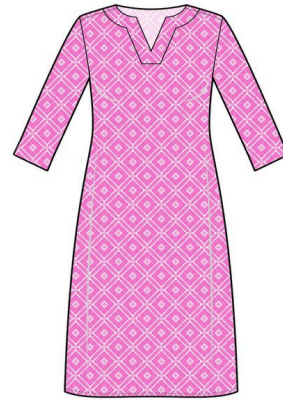

Vero Beach 3/4 Sleeve Tunic Dress

VER615

84.00 USD / 185.00 USD

Tiki Bar Is Open Pink

Min: 5

XXS-XXL

3/4 Sleeves | Classic Tunic Neckline | A-Line