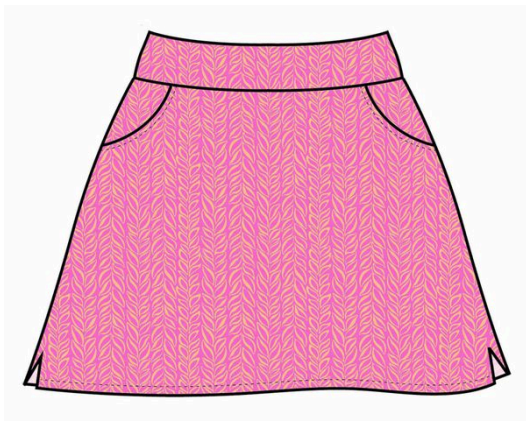

Min: 5

XXS-XXL

Pull-On Style | Lay-Flat Waistband | Matching Sewn-In Shorties | Two Front Pockets | One Back Welt Pocket | A-Line | 17" Length

Kiawah Country Club Skort

KIA614

70.00 USD / 154.00 USD

Cupid's Arrow Blue and White

Min: 5

XXS-XXL

Pull-On Style | Lay-Flat Waistband | Matching Sewn-In Shorties | Two Front Pockets | One Back Welt Pocket | A-Line | 17" Length

Kiawah Country Club Skort

KIA615

70.00 USD / 154.00 USD

Tiki Bar Is Open Pink

Min: 5

XXS-XXL

Pull-On Style | Lay-Flat Waistband | Matching Sewn-In Shorties | Two Front Pockets | One Back Welt Pocket | A-Line | 17" Length

Kiawah Country Club Skort

KIA616

70.00 USD / 154.00 USD

One For The Vine Pink and Creamsicle