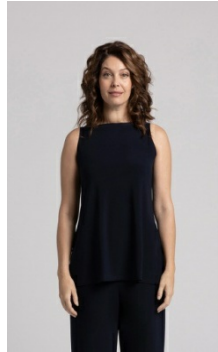

SLEEVELESS NU IDEAL TUNIC

Style #: 21151
Season: CURRENT
Wholesale: $57.00
M.S.R.P.: $125.00
Sizes: 2 - 18
Color: NAVY