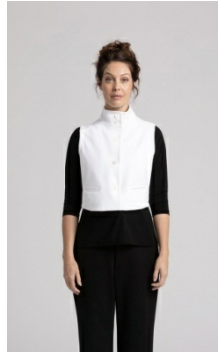

PONTE EXPEDITION BOLERO VEST

Style #: H6505
Season: CURRENT
Wholesale: $117.00
M.S.R.P.: $258.00
Sizes: 2 - 18
Color: WHITE