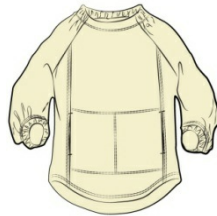

**FUNNEL NECK
PULLOVER W/...**
Style #: 22329-2
Season: PRE-SEASON
Wholesale: $93.00
M.S.R.P.: $205.00
Sizes: 2-18
Color: BLACK

**FUNNEL NECK
PULLOVER W/...**
Style #: 22329-2
Season: PRE-SEASON
Wholesale: $93.00
M.S.R.P.: $205.00
Sizes: 2-18
Color: CHOCOLATE

**FUNNEL NECK
PULLOVER W/...**
Style #: 22329-2
Season: PRE-SEASON
Wholesale: $93.00
M.S.R.P.: $205.00
Sizes: 2-18
Color: LEMON CHIFFON

**FUNNEL NECK
PULLOVER W/...**
Style #: 22329-2
Season: PRE-SEASON
Wholesale: $93.00
M.S.R.P.: $205.00
Sizes: 2-18
Color: TAUPE