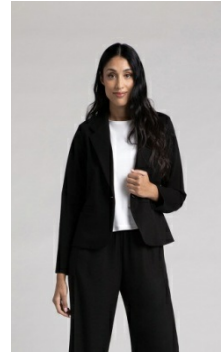

PONTE CLASSIC BLAZER

Style #: H6506
Season: CURRENT
Wholesale: $124.00
M.S.R.P.: $275.00
Sizes: 2 - 18
Color: BLACK