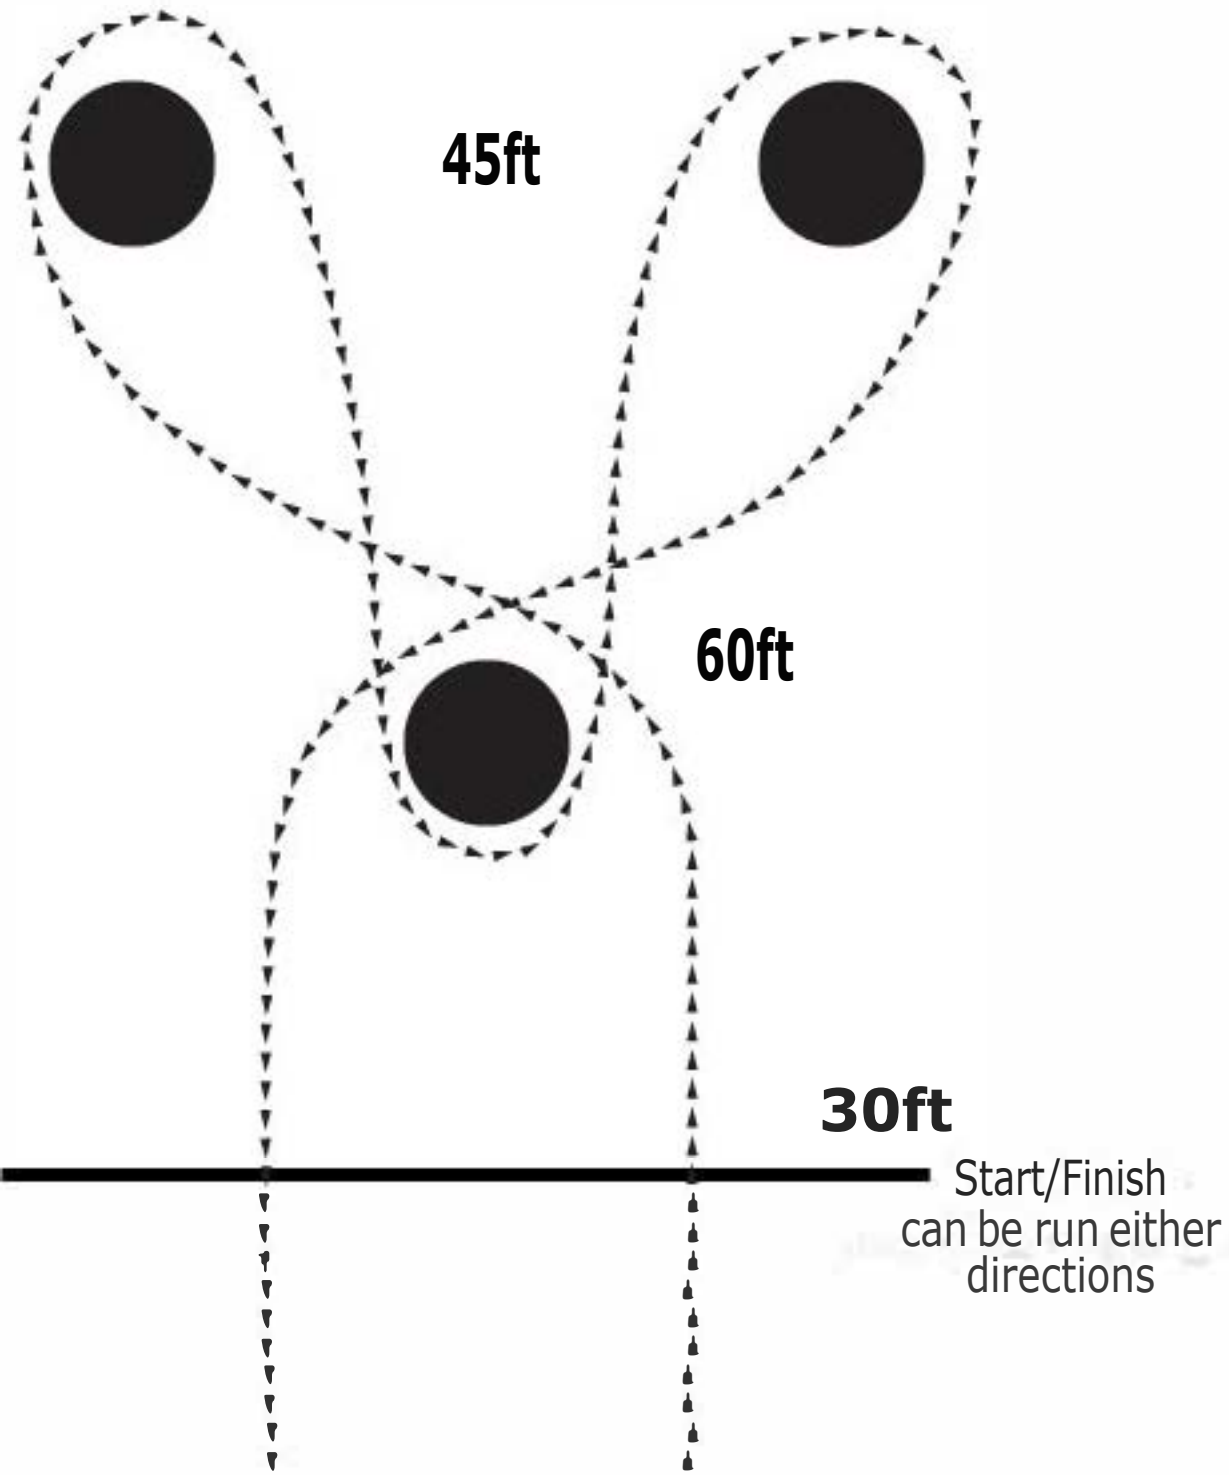

Bunny Run

45ft

60ft

30ft

Start/Finish
can be run either
directions