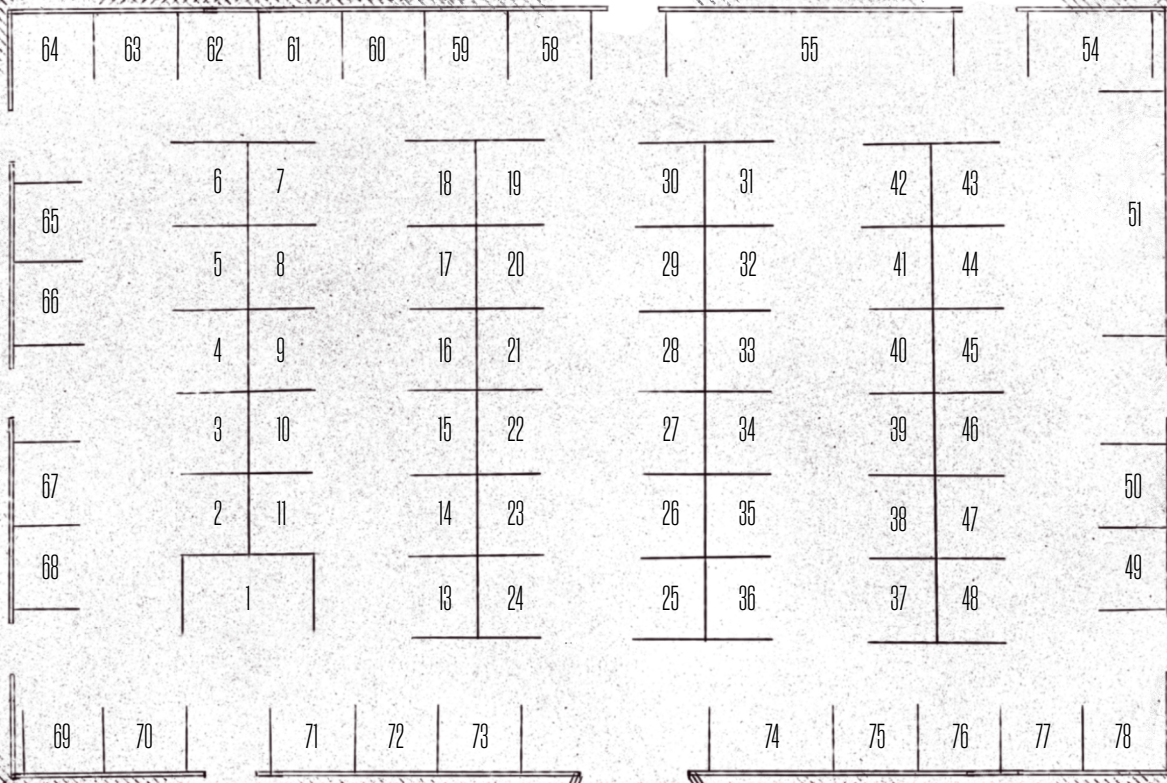

Witchcrafted Yule Market

Dec 11th, 2022

Entrance

Main Ballroom Vendor Map

- | | | | | |
|--|---|--|--|---|
| <ul style="list-style-type: none"> 1. Shadow Path Parlour 2. Zoo Doo Dolls 3. XOXO Gossip Ghoul 4. Dragon Scale Studio 5. Made by Aly 6. All the Tiny Pieces 7. Mantra Minerals 8. Kimberly Sugar Art 9. Di Luna Candles 10. Ivoto Market 11. Cursifex 13. Aquamarine Daydream 14. Sugared Edge Bakery 15. Moonbrat Studio 16. Savy Art | <ul style="list-style-type: none"> 17. Loose Leaf Tea 18. Lunar Light Apothecary 19. Sew Called Love 20. Ugli Boi Art 21. Sew Ashtastic 22. Medicina Nuestra 23. The Corset Cottage 24. Moon Goddess Market 25. The Crystal Loft 26. Awkward Dino Creations 27. Fire and Flowers Studio 28. Awakened One Home Remedies 29. Pierrot Teeth 30. Black Amethyst | <ul style="list-style-type: none"> 31. Victorian Folly 32. Moody Hemlock 33. Sew Stitches and Bones 34. Desert Moon Collective 35. Visata 36. Hey Rosie 37. Wit Will and Witchcraft 38. Spellbinding 39. Rye Jewelry 40. Sky Locket Studios 41. Angel City Arts 42. Sonoran Essentials 43. Hot House Orchid 44. Looking Glass Noir 45. Immortal Illustrations | <ul style="list-style-type: none"> 46. Home Grown Crone 47. Hexx Works 48. Lost Rabbit Studios 49. Dirty Teacups 50. Xana's Spellbound Treats 51. Haus Panther Dark 54. Pink House 55. Crimson Sage 58. Kei Collective 59. Deathsick Art 60. Banas Labs 61. Mystic Port 62. Mom's Magickal Ways 63. King Bee | <ul style="list-style-type: none"> 64. Chocolita 65. Copper Crescent 66. Occultist Wares 67. Side Hustle Bakery 68. Nancy's Funky Chicken Ranch 69. Eternal Noir 70. Gypsy Ruin 71. Desert Henna 72. Carla Yeatts Creations 73. Strawberry Hedgehog 74. Sage and Gold Roots 75. WitchxForest 76. Lone Blackbird 77. Purple Sky Incense 78. Desert Mystic Goods |
|--|---|--|--|---|