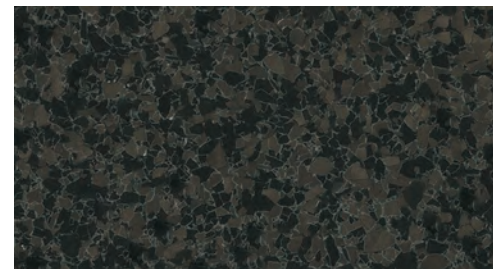

Colour / Couleur
1130

Colour / Couleur
1170

Sikafloor® DecoFlake® SYSTEM

Snowfall Blend
Mélange Première neige

Smoke Blend
Mélange Fumée

Titanium Blend
Mélange Titane

Mélange Mocha Blend

Pearl Blend
Mélange Perle

Shadow Blend
Mélange Ombre

Tan Mix Blend
Mélange brun clair

Ruby Blend
Mélange Rubis

Concrete Blend
Mélange Béton

Granite Blend
Mélange Granit

Blue Jean Blend
Mélange Bleu jean

Cosmic Blue Blend
Mélange Bleu cosmique

Ice Fog Blend
Mélange Brouillard

Mélange Cascade Blend

Sapphire Blend
Mélange Saphire

Intergalactic Blend
Mélange Intergalactique

Mélange Domino Blend

Charcoal Blend
Mélange Fusain

- All colours shown are as accurate as printing methods and computer display screens permit.
- Results may differ slightly due to variances in application techniques and gloss levels may vary depending upon the product used as the finish coat.
- It is recommended that final colour selections be made based upon actual samples, and trial areas be undertaken to confirm specific top coat selection.
- Custom colours are available on request.
- Please consult a Sika Technical Sales Representative for detailed advice.
- For additional information about the products and systems, refer to Product Data Sheet available upon request or accessible at www.sika.ca