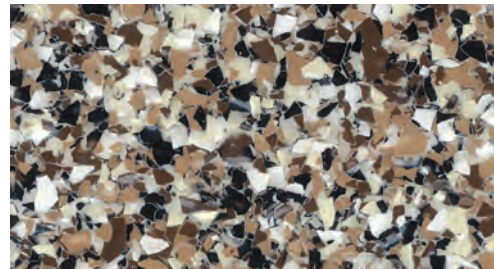

Colour / Couleur
1130

Colour / Couleur
1170

Sikafloor® DecoFlake® SYSTEM

Snowfall Blend
Mélange Première neige

Smoke Blend
Mélange Fumée

Titanium Blend
Mélange Titane

Mélange Mocha Blend

Pearl Blend
Mélange Perle

Shadow Blend
Mélange Ombre

Tan Mix Blend
Mélange brun clair

Ruby Blend
Mélange Rubis

Concrete Blend
Mélange Béton

Granite Blend
Mélange Granit

Blue Jean Blend
Mélange Bleu jean

Cosmic Blue Blend
Mélange Bleu cosmique

Ice Fog Blend
Mélange Brouillard

Mélange Cascade Blend

Sapphire Blend
Mélange Saphire

Intergalactic Blend
Mélange Intergalactique

Mélange Domino Blend

Charcoal Blend
Mélange Fusain

- All colours shown are as accurate as printing methods and computer display screens permit.
- Results may differ slightly due to variances in application techniques and gloss levels may vary depending upon the product used as the finish coat.
- It is recommended that final colour selections be made based upon actual samples, and trial areas be undertaken to confirm specific top coat selection.
- Custom colours are available on request.
- Please consult a Sika Technical Sales Representative for detailed advice.
- For additional information about the products and systems, refer to Product Data Sheet available upon request or accessible at www.sika.ca