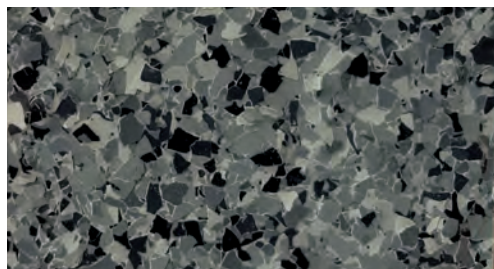

Colour / Couleur
1130

Colour / Couleur
1170

Sikafloor® DecoFlake® SYSTEM

Snowfall Blend
Mélange Première neige

Smoke Blend
Mélange Fumée

Titanium Blend
Mélange Titane

Mélange Mocha Blend

Pearl Blend
Mélange Perle

Shadow Blend
Mélange Ombre

Tan Mix Blend
Mélange brun clair

Ruby Blend
Mélange Rubis

Concrete Blend
Mélange Béton

Granite Blend
Mélange Granit

Blue Jean Blend
Mélange Bleu jean

Cosmic Blue Blend
Mélange Bleu cosmique

Ice Fog Blend
Mélange Brouillard

Mélange Cascade Blend

Sapphire Blend
Mélange Saphire

Intergalactic Blend
Mélange Intergalactique

Mélange Domino Blend

Charcoal Blend
Mélange Fusain

- All colours shown are as accurate as printing methods and computer display screens permit.
- Results may differ slightly due to variances in application techniques and gloss levels may vary depending upon the product used as the finish coat.
- It is recommended that final colour selections be made based upon actual samples, and trial areas be undertaken to confirm specific top coat selection.
- Custom colours are available on request.
- Please consult a Sika Technical Sales Representative for detailed advice.
- For additional information about the products and systems, refer to Product Data Sheet available upon request or accessible at www.sika.ca