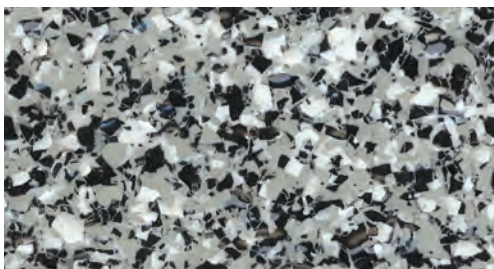

Colour / Couleur
1130

Colour / Couleur
1170

Sikafloor® DecoFlake® SYSTEM

Snowfall Blend
Mélange Première neige

Smoke Blend
Mélange Fumée

Titanium Blend
Mélange Titane

Mélange Mocha Blend

Pearl Blend
Mélange Perle

Shadow Blend
Mélange Ombre

Tan Mix Blend
Mélange brun clair

Ruby Blend
Mélange Rubis

Concrete Blend
Mélange Béton

Granite Blend
Mélange Granit

Blue Jean Blend
Mélange Bleu jean

Cosmic Blue Blend
Mélange Bleu cosmique

Ice Fog Blend
Mélange Brouillard

Mélange Cascade Blend

Sapphire Blend
Mélange Saphire

Intergalactic Blend
Mélange Intergalactique

Mélange Domino Blend

Charcoal Blend
Mélange Fusain

- All colours shown are as accurate as printing methods and computer display screens permit.
- Results may differ slightly due to variances in application techniques and gloss levels may vary depending upon the product used as the finish coat.
- It is recommended that final colour selections be made based upon actual samples, and trial areas be undertaken to confirm specific top coat selection.
- Custom colours are available on request.
- Please consult a Sika Technical Sales Representative for detailed advice.
- For additional information about the products and systems, refer to Product Data Sheet available upon request or accessible at www.sika.ca