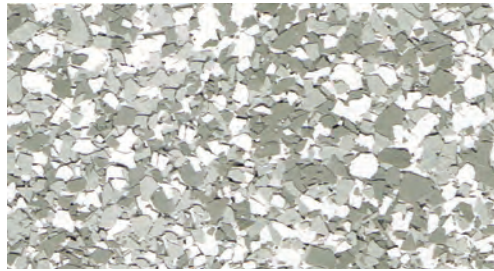

Colour / Couleur
1130

Colour / Couleur
1170

Sikafloor® DecoFlake® SYSTEM

Snowfall Blend
Mélange Première neige

Smoke Blend
Mélange Fumée

Titanium Blend
Mélange Titane

Mélange Mocha Blend

Pearl Blend
Mélange Perle

Shadow Blend
Mélange Ombre

Tan Mix Blend
Mélange brun clair

Ruby Blend
Mélange Rubis

Concrete Blend
Mélange Béton

Granite Blend
Mélange Granit

Blue Jean Blend
Mélange Bleu jean

Cosmic Blue Blend
Mélange Bleu cosmique

Ice Fog Blend
Mélange Brouillard

Mélange Cascade Blend

Sapphire Blend
Mélange Saphire

Intergalactic Blend
Mélange Intergalactique

Mélange Domino Blend

Charcoal Blend
Mélange Fusain

- All colours shown are as accurate as printing methods and computer display screens permit.
- Results may differ slightly due to variances in application techniques and gloss levels may vary depending upon the product used as the finish coat.
- It is recommended that final colour selections be made based upon actual samples, and trial areas be undertaken to confirm specific top coat selection.
- Custom colours are available on request.
- Please consult a Sika Technical Sales Representative for detailed advice.
- For additional information about the products and systems, refer to Product Data Sheet available upon request or accessible at www.sika.ca