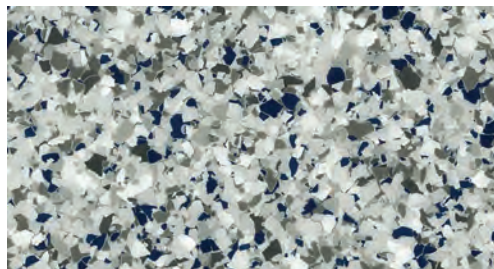

Colour / Couleur
1130

Colour / Couleur
1170

Sikafloor® DecoFlake® SYSTEM

Snowfall Blend
Mélange Première neige

Smoke Blend
Mélange Fumée

Titanium Blend
Mélange Titane

Mélange Mocha Blend

Pearl Blend
Mélange Perle

Shadow Blend
Mélange Ombre

Tan Mix Blend
Mélange brun clair

Ruby Blend
Mélange Rubis

Concrete Blend
Mélange Béton

Granite Blend
Mélange Granit

Blue Jean Blend
Mélange Bleu jean

Cosmic Blue Blend
Mélange Bleu cosmique

Ice Fog Blend
Mélange Brouillard

Mélange Cascade Blend

Sapphire Blend
Mélange Saphire

Intergalactic Blend
Mélange Intergalactique

Mélange Domino Blend

Charcoal Blend
Mélange Fusain

- All colours shown are as accurate as printing methods and computer display screens permit.
- Results may differ slightly due to variances in application techniques and gloss levels may vary depending upon the product used as the finish coat.
- It is recommended that final colour selections be made based upon actual samples, and trial areas be undertaken to confirm specific top coat selection.
- Custom colours are available on request.
- Please consult a Sika Technical Sales Representative for detailed advice.
- For additional information about the products and systems, refer to Product Data Sheet available upon request or accessible at www.sika.ca