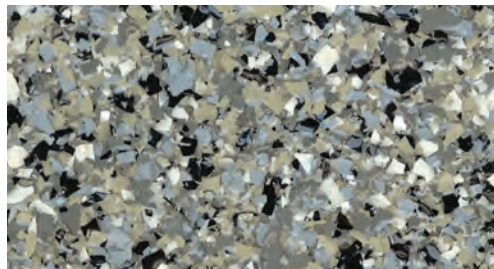

Colour / Couleur
1130

Colour / Couleur
1170

Sikafloor® DecoFlake® SYSTEM

Snowfall Blend
Mélange Première neige

Smoke Blend
Mélange Fumée

Titanium Blend
Mélange Titane

Mélange Mocha Blend

Pearl Blend
Mélange Perle

Shadow Blend
Mélange Ombre

Tan Mix Blend
Mélange brun clair

Ruby Blend
Mélange Rubis

Concrete Blend
Mélange Béton

Granite Blend
Mélange Granit

Blue Jean Blend
Mélange Bleu jean

Cosmic Blue Blend
Mélange Bleu cosmique

Ice Fog Blend
Mélange Brouillard

Mélange Cascade Blend

Sapphire Blend
Mélange Saphire

Intergalactic Blend
Mélange Intergalactique

Mélange Domino Blend

Charcoal Blend
Mélange Fusain

- All colours shown are as accurate as printing methods and computer display screens permit.
- Results may differ slightly due to variances in application techniques and gloss levels may vary depending upon the product used as the finish coat.
- It is recommended that final colour selections be made based upon actual samples, and trial areas be undertaken to confirm specific top coat selection.
- Custom colours are available on request.
- Please consult a Sika Technical Sales Representative for detailed advice.
- For additional information about the products and systems, refer to Product Data Sheet available upon request or accessible at www.sika.ca