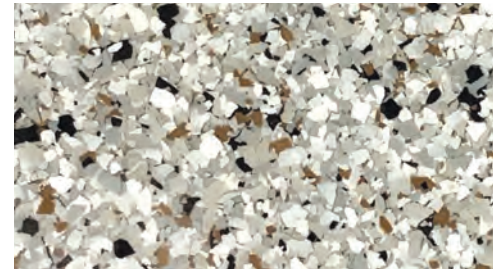

Colour / Couleur
1130

Colour / Couleur
1170

Sikafloor® DecoFlake® SYSTEM

Snowfall Blend
Mélange Première neige

Smoke Blend
Mélange Fumée

Titanium Blend
Mélange Titane

Mélange Mocha Blend

Pearl Blend
Mélange Perle

Shadow Blend
Mélange Ombre

Tan Mix Blend
Mélange brun clair

Ruby Blend
Mélange Rubis

Concrete Blend
Mélange Béton

Granite Blend
Mélange Granit

Blue Jean Blend
Mélange Bleu jean

Cosmic Blue Blend
Mélange Bleu cosmique

Ice Fog Blend
Mélange Brouillard

Mélange Cascade Blend

Sapphire Blend
Mélange Saphire

Intergalactic Blend
Mélange Intergalactique

Mélange Domino Blend

Charcoal Blend
Mélange Fusain

- All colours shown are as accurate as printing methods and computer display screens permit.
- Results may differ slightly due to variances in application techniques and gloss levels may vary depending upon the product used as the finish coat.
- It is recommended that final colour selections be made based upon actual samples, and trial areas be undertaken to confirm specific top coat selection.
- Custom colours are available on request.
- Please consult a Sika Technical Sales Representative for detailed advice.
- For additional information about the products and systems, refer to Product Data Sheet available upon request or accessible at www.sika.ca