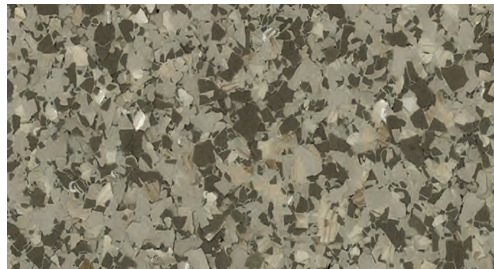

Colour / Couleur
1130

Colour / Couleur
1170

Sikafloor® DecoFlake® SYSTEM

Snowfall Blend
Mélange Première neige

Smoke Blend
Mélange Fumée

Titanium Blend
Mélange Titane

Mélange Mocha Blend

Pearl Blend
Mélange Perle

Shadow Blend
Mélange Ombre

Tan Mix Blend
Mélange brun clair

Ruby Blend
Mélange Rubis

Concrete Blend
Mélange Béton

Granite Blend
Mélange Granit

Blue Jean Blend
Mélange Bleu jean

Cosmic Blue Blend
Mélange Bleu cosmique

Ice Fog Blend
Mélange Brouillard

Mélange Cascade Blend

Sapphire Blend
Mélange Saphire

Intergalactic Blend
Mélange Intergalactique

Mélange Domino Blend

Charcoal Blend
Mélange Fusain

- All colours shown are as accurate as printing methods and computer display screens permit.
- Results may differ slightly due to variances in application techniques and gloss levels may vary depending upon the product used as the finish coat.
- It is recommended that final colour selections be made based upon actual samples, and trial areas be undertaken to confirm specific top coat selection.
- Custom colours are available on request.
- Please consult a Sika Technical Sales Representative for detailed advice.
- For additional information about the products and systems, refer to Product Data Sheet available upon request or accessible at www.sika.ca