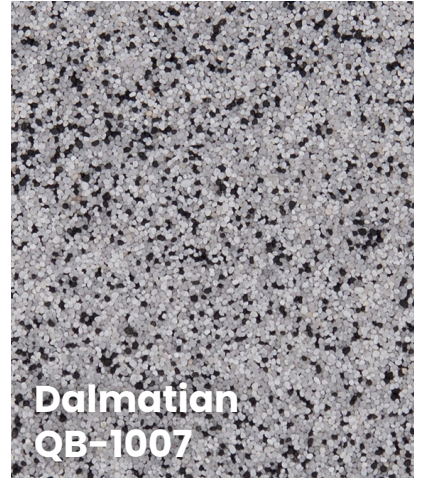

QUARTZ™

cool neutrals

cool neutrals

Cool, calm, and functional blends for demanding environments

Twilight
QB-1010

Tundra
QB-1002

Clearwater
QB-1020

Dalmatian
QB-1007

DISCLAIMER: The colors shown in photos may not be exact due to printing process limitations. For absolute color fidelity, colors should always be chosen from physical samples.