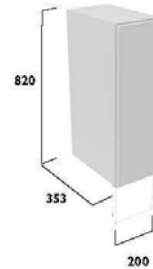

200 Floor Cupboard

With Door Pack & Carcass

- Soft close hinges
- One adjustable shelf
- Reversible door
- A plinth is required for this unit

*These products have plain fronted door packs

Finish	Carcass	Code
Calm		
Gloss White	White	FB05309
Gloss Light Grey	Graphite	FB05291
Kona	Graphite	FB05273

Legacy		
Linen White	Oak	FB05327
Metro Grey	Oak	FB05345
Matt Dark Grey	Oak	FB05364

£264.50