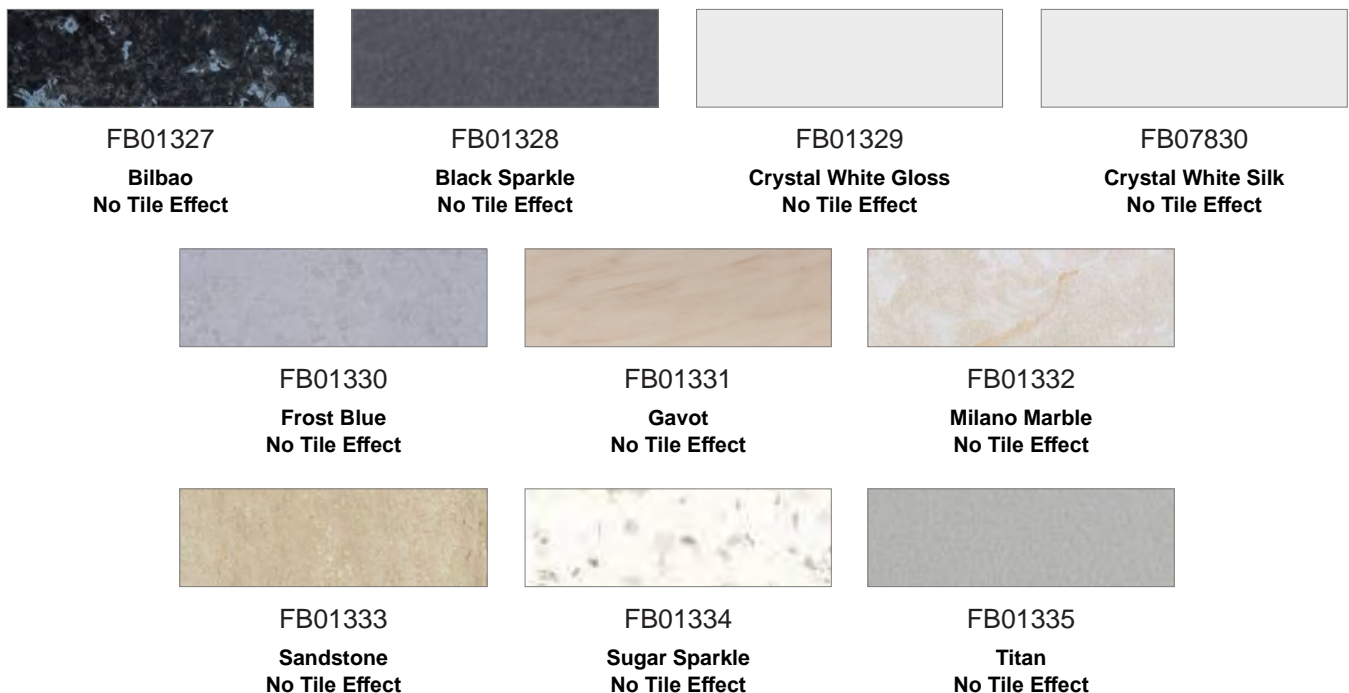

Timeless Range (Plain Wall Panels)

Fibo Plain Wall Panels HPL (High Pressure Laminate) • 2400 x 10.5 With T&G Click System

Product Description	Dimensions	Panel Style / Fit	Inc. VAT
Fibo Panel With Aqualock System	600(w) x 2400(h) x 10.5(d)mm	T&G	£165.00