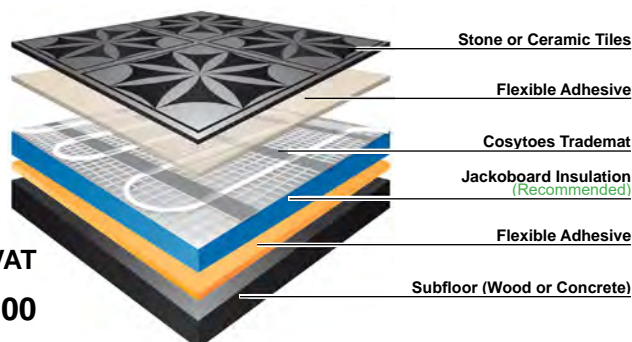

£116.00

Jackoboard Insulation Board

Highly recommended with COSYTOES TradeMat or Loose Cable, create the perfect base for your underfloor heating system.

- High Thermal Insulation
- Reduce Heat-up Times
- Fully waterproof
- Ideal for Wetrooms
- Lightweight to Handle
- Ready to Tile
- Reduce Cost of Wasted Electric