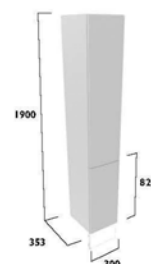

300 Full Height Cupboard
With Door Pack & Carcass

- Soft close hinges
- Two adjustable glass shelves
- One wooden adjustable shelf
- A plinth is required for this unit

Finish	Carcass	Code
Calm		
Gloss White	White	FB05310
Gloss Light Grey	Graphite	FB05292
Kona	Graphite	FB05274
Legacy		
Linen White	Oak	FB05328
Metro Grey	Oak	FB05346
Matt Dark Grey	Oak	FB05365