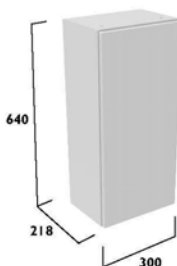

300 Wall Cupboard
With Door Pack & Carcass

Suitable for standard & slim depth units

- Soft close hinges
- Reversible door
- Two glass shelves
- Concealed hangers

Finish	Carcass	Code
Calm		
Gloss White	White	FB05315
Gloss Light Grey	Graphite	FB05297
Kona	Graphite	FB05279
Legacy		
Linen White	Oak	FB05333
Metro Grey	Oak	FB05351
Matt Dark Grey	Oak	FB05370

£279.19