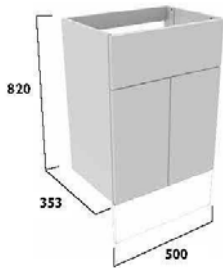

Standard Depth Units

500 Basin Unit

With Fascia/Door Pack & Carcass

- Fascia can be cut on to suit sanitaryware
- One adjustable shelf
- Soft close hinges
- Removable back panel
- A plinth is required for this unit

Finish	Carcass	Code
Calm		
Gloss White	White	FB05313
Gloss Light Grey	Graphite	FB05295
Kona	Graphite	FB05277

Legacy		
Linen White	Oak	FB05331
Metro Grey	Oak	FB05349
Matt Dark Grey	Oak	FB05368

£363.11