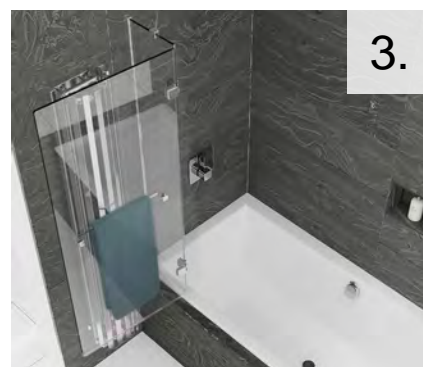

All Left Hand Shown

Standard Single Panel Bath Screen

Duo: 2 Panel In-Fold Bath Screen

2 Panel Out-Swing Bath Screen

Triple: 3 Panel In-Fold Bath Screen

Compact: 4 Panel In-Fold Bath Screen

	Description	Size (mm)	Code	Inc VAT
1	6mm Standard Single Bath Screen Silver	1500 x 850	FB01715	£260.00
	6mm Standard Single Bath Screen Silver With Towel Rail	1500 x 850	FB01713	£290.00
	8mm Standard Single Bath Screen Silver	1500 x 850	FB01716	£320.00
	8mm Standard Single Bath Screen Silver With Towel Rail	1500 x 850	FB01714	£355.00
2	6mm Duo 2 Panel In-Fold Bath Screen Left Hand	1500 x 875	FB01707	£430.00
	6mm Duo 2 Panel In-Fold Bath Screen Right Hand	1500 x 875	FB01709	£430.00
	8mm Duo 2 Panel In-Fold Bath Screen Left Hand	1500 x 875	FB01708	£535.00
	8mm Duo 2 Panel In-Fold Bath Screen Right Hand	1500 x 875	FB01710	£535.00
3	6mm 2 Panel Screen Out-Swing Left Hand	1500 x 950	FB01697	£430.00
	6mm 2 Panel Screen Out-Swing Right Hand	1500 x 950	FB01699	£430.00
	6mm 2 Panel Screen Out-Swing Left Hand With Towel Rail	1500 x 950	FB01701	£460.00
	6mm 2 Panel Screen Out-Swing Right Hand With Towel Rail	1500 x 950	FB01703	£460.00
	8mm 2 Panel Screen Out-Swing Left Hand	1500 x 950	FB01698	£535.00
	8mm 2 Panel Screen Out-Swing Right Hand	1500 x 950	FB01700	£535.00
	8mm 2 Panel Screen Out-Swing Left Hand With Towel Rail	1500 x 950	FB01702	£575.00
	8mm 2 Panel Screen Out-Swing Right Hand With Towel Rail	1500 x 950	FB01704	£575.00
4	6mm Triple Bath Screen Left Hand	1500 x 1200	FB01717	£505.00
	6mm Triple Bath Screen Right Hand	1500 x 1200	FB01718	£505.00
5	6mm Compact Bath Screen Left Hand	1500 x 950	FB01705	£575.00
	6mm Compact Bath Screen Right Hand	1500 x 950	FB01706	£575.00