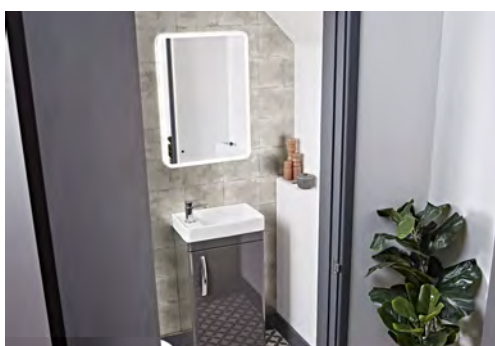

Aster

Slim LED Illuminated Mirrors, available in seven sizes and several distinct styles.
Features Include: Heated Demister Pad, Touch Control and IP44.

Product Description

Product Description	Code	Inc. VAT
Aster 490mm Illuminated Oval Mirror - 490(w) x 650(h) x 25(d)mm	FB06507	£396.00
Aster 600mm Illuminated Circular Mirror - 600(w) x 600(h) x 25(d)mm	FB06508	£374.00
Aster 400mm Illuminated Mirror - 400(w) x 700(h) x 25(d)mm	FB06506	£431.00
Aster 500mm Illuminated Mirror - 700(w) x 500(h) x 25(d)mm	FB06509	£446.00
Aster 600mm Illuminated Mirror - 800(w) x 600(h) x 25(d)mm	FB06510	£478.00
Aster 1000mm Illuminated Mirror - 1000(w) x 500(h) x 25(d)mm	FB06504	£600.00
Aster 1200mm Illuminated Mirror - 1200(w) x 500(h) x 25(d)mm	FB06505	£620.00

Customise your bathroom lighting with an Beta mirror to suit your mood, time of day or task in hand:

6000K

←-----→

2700K

COOL LIGHT
WARM LIGHT