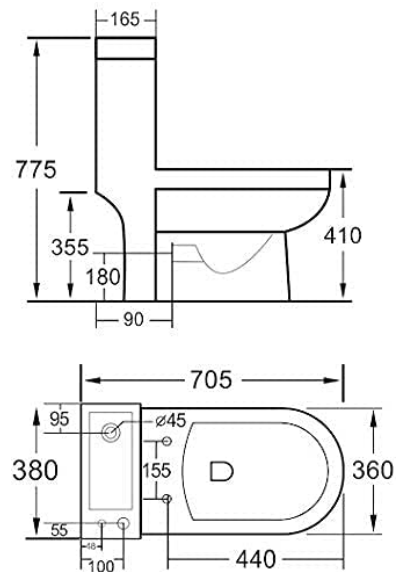

This pack includes:

- Combination Close Coupled WC Pan
- Soft Close Seat
- Combination Wash Basin
- Basin Mixer with Click Waste

Hot & Cold water is available through the basin mixer. Toilet connector outlet to wall measuring approx 180mm.