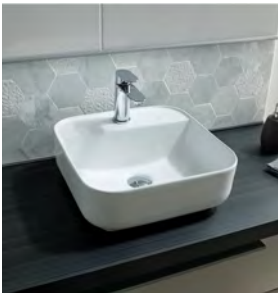

Freestanding Wash Basins

Manufactured from a high quality vitreous China and featuring a variety of modern shapes. These freestanding basins are designed to be mounted on a countertop or furniture. Lifetime ceramic guarantee included.