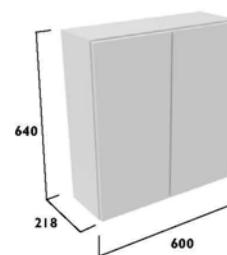

600 Wall Cupboard
With Door Pack & Carcass

Suitable for standard & slim depth units

- Soft close hinges
- Reversible door
- Two glass shelves
- Concealed hangers

Finish	Carcass	Code
Calm		
Gloss White	White	FB05316
Gloss Light Grey	Graphite	FB05298
Kona	Graphite	FB05280
Legacy		
Linen White	Oak	FB05334
Metro Grey	Oak	FB05352
Matt Dark Grey	Oak	FB05371

£410.39