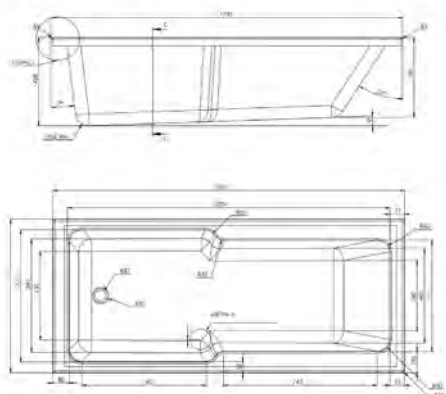

Technical
View