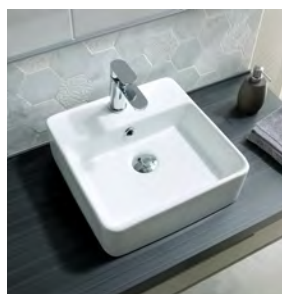

Ava Freestanding Basin 1 Tap Hole

500(w) 115(h) x 380(d)mm

FB02645

£140.00

Molly Freestanding Basin 1 Tap Hole

560(w) 120(h) x 380(d)mm

FB02647

£170.00