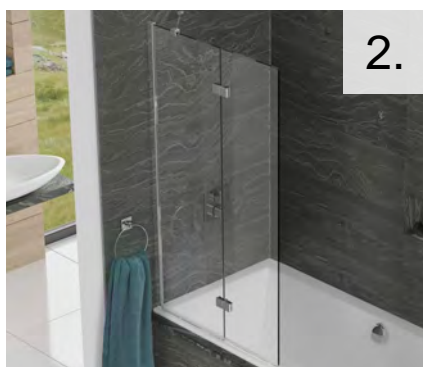

All Left Hand Shown

Standard Single Panel Bath Screen

Duo: 2 Panel In-Fold Bath Screen

2 Panel Out-Swing Bath Screen

Triple: 3 Panel In-Fold Bath Screen

Compact: 4 Panel In-Fold Bath Screen

	Description	Size (mm)	Code	Inc VAT
1	6mm Standard Single Bath Screen Silver	1500 x 850	FB01715	£260.00
	6mm Standard Single Bath Screen Silver With Towel Rail	1500 x 850	FB01713	£290.00
	8mm Standard Single Bath Screen Silver	1500 x 850	FB01716	£320.00
	8mm Standard Single Bath Screen Silver With Towel Rail	1500 x 850	FB01714	£355.00
2	6mm Duo 2 Panel In-Fold Bath Screen Left Hand	1500 x 875	FB01707	£430.00
	6mm Duo 2 Panel In-Fold Bath Screen Right Hand	1500 x 875	FB01709	£430.00
	8mm Duo 2 Panel In-Fold Bath Screen Left Hand	1500 x 875	FB01708	£535.00
	8mm Duo 2 Panel In-Fold Bath Screen Right Hand	1500 x 875	FB01710	£535.00
3	6mm 2 Panel Screen Out-Swing Left Hand	1500 x 950	FB01697	£430.00
	6mm 2 Panel Screen Out-Swing Right Hand	1500 x 950	FB01699	£430.00
	6mm 2 Panel Screen Out-Swing Left Hand With Towel Rail	1500 x 950	FB01701	£460.00
	6mm 2 Panel Screen Out-Swing Right Hand With Towel Rail	1500 x 950	FB01703	£460.00
	8mm 2 Panel Screen Out-Swing Left Hand	1500 x 950	FB01698	£535.00
	8mm 2 Panel Screen Out-Swing Right Hand	1500 x 950	FB01700	£535.00
	8mm 2 Panel Screen Out-Swing Left Hand With Towel Rail	1500 x 950	FB01702	£575.00
	8mm 2 Panel Screen Out-Swing Right Hand With Towel Rail	1500 x 950	FB01704	£575.00
4	6mm Triple Bath Screen Left Hand	1500 x 1200	FB01717	£505.00
	6mm Triple Bath Screen Right Hand	1500 x 1200	FB01718	£505.00
5	6mm Compact Bath Screen Left Hand	1500 x 950	FB01705	£575.00
	6mm Compact Bath Screen Right Hand	1500 x 950	FB01706	£575.00