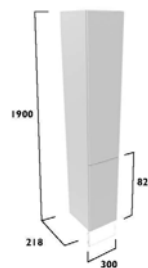

£316.80

300 Full Height Cupboard
With Door Pack & Carcass

- Soft close hinges
- Two adjustable glass shelves
- One wooden adjustable shelf
- A plinth is required for this unit

Finish	Carcass	Code
Calm		
Gloss White	White	FB05304
Gloss Light Grey	Graphite	FB05286
Kona	Graphite	FB05268
Legacy		
Linen White	Oak	FB05322
Metro Grey	Oak	FB05340
Matt Dark Grey	Oak	FB05359