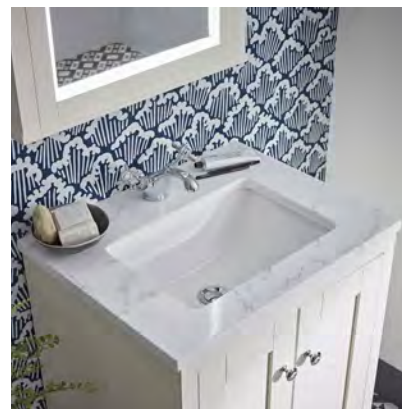

600mm Underslung Unit Linen White • Carrara Marble Worktop

600mm Underslung Unit

Including Ceramic Underslung Basin & Worktop

600(w) x 930(h) x 475(d)mm

Finish	Carrara Marble	Arctic white
Linen White	FB06014	FB06013
Pebble Grey	FB06012	FB06011
Dark Grey Matt	FB06008	FB06007
Mineral Blue	FB06010	FB06009

£852.50

1200mm Underslung Unit

Including Ceramic Underslung Basin & Worktop

2x 600(w) x 930(h) x 475(d)mm

Finish	Carrara Marble	Arctic white
Linen White	FB06036	FB06035
Pebble Grey	FB06034	FB06033
Dark Grey Matt	FB06032	FB06031
Mineral Blue	FB08081	FB08080

£1690.00