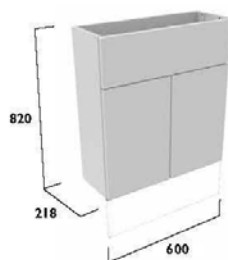

600 Basin Unit

With Fascia/Door Pack & Carcass

- Fascia can be cut on to suit sanitaryware
- One adjustable shelf
- Soft close hinges
- Removable back panel
- A plinth is required for this unit

Finish   Carcass   Code

Calm

Gloss White	White	FB05306
Gloss Light Grey	Graphite	FB05288
Kona	Graphite	FB05270

Legacy

Linen White	Oak	FB05324
Metro Grey	Oak	FB05342
Matt Dark Grey	Oak	FB05361

£388.80