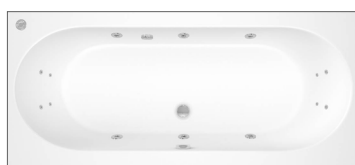

Size	Code	Price
1700 x 800mm	FB07049	£1634.00
1800 x 800mm	FB07053	£1652.00

Cascade System F

Double Ended

Height: 550mm - Depth: 385mm

Size	Code	Price
1800 x 800mm	FB07084	£1663.00

Elite System F

Double Ended