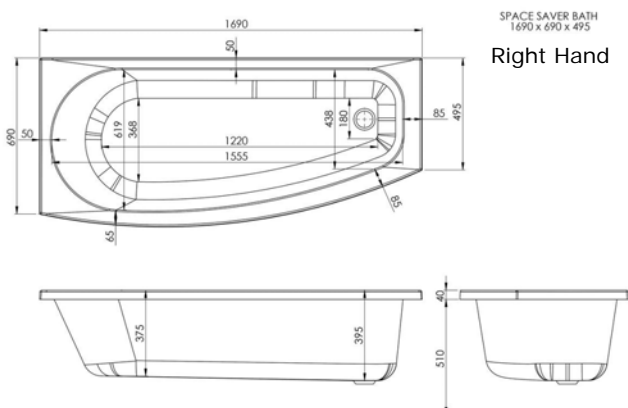

Space Saver Shower Bath
(Available In Left or Right Handed Options)

1700mm Space Saver Shower Bath

1690 x 690 x 495mm - With 1 Panel Glass Screen & Front Panel

Size	Standard	Inc. VAT
1700mm Bath, 1 Panel Glass Screen & Front Panel LH	FB07002	£818.00
1700mm Bath, 1 Panel Glass Screen & Front Panel RH	FB07003	£818.00
End Panel	FB06646	£50.00