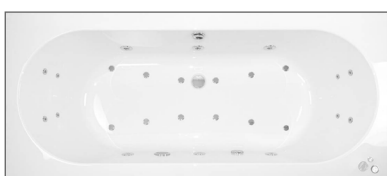

System K

26 jet whirlpool system fully installed: 1 LED light that can change colour (seven colours). 3 medium sized jets down each side, 4 at each end & 12 air spa jets at the bottom with a pneumatic on/off switch.

Heated blower, whirlpool pump & pipework included.

Pop up waste and overflow supplied & fitted as standard.