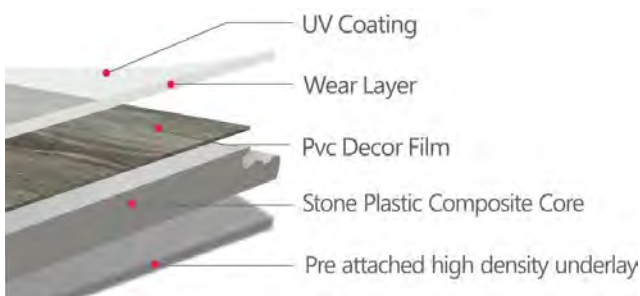

Grey Oak Wood Plank

4.0mm Rigid Core with a protected 0.55mm vinyl wear-layer & a high density (100kg/m3) pre-attached 1.0mm IXPE underlay