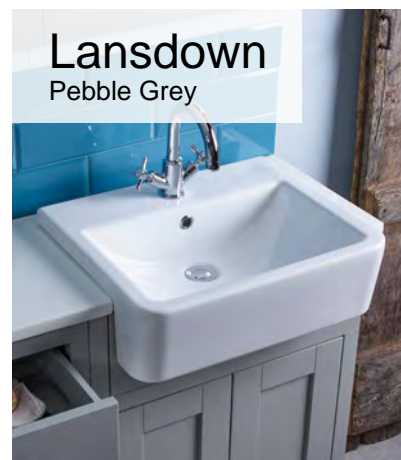

Lansdown
Pebble Grey