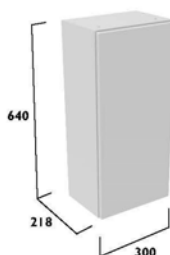

300 Wall Cupboard
With Door Pack & Carcass

Suitable for standard & slim depth units

- Soft close hinges
- Reversible door
- Two glass shelves
- Concealed hangers

Finish	Carcass	Code
Calm		
Gloss White	White	FB05315
Gloss Light Grey	Graphite	FB05297
Kona	Graphite	FB05279
Legacy		
Linen White	Oak	FB05333
Metro Grey	Oak	FB05351
Matt Dark Grey	Oak	FB05370

£279.19