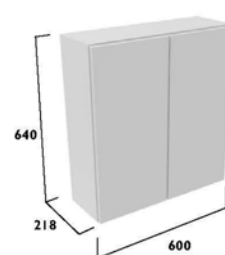

600 Wall Cupboard
With Door Pack & Carcass

Suitable for standard & slim depth units

- Soft close hinges
- Reversible door
- Two glass shelves
- Concealed hangers

Finish	Carcass	Code
Calm		
Gloss White	White	FB05316
Gloss Light Grey	Graphite	FB05298
Kona	Graphite	FB05280
Legacy		
Linen White	Oak	FB05334
Metro Grey	Oak	FB05352
Matt Dark Grey	Oak	FB05371

£410.39