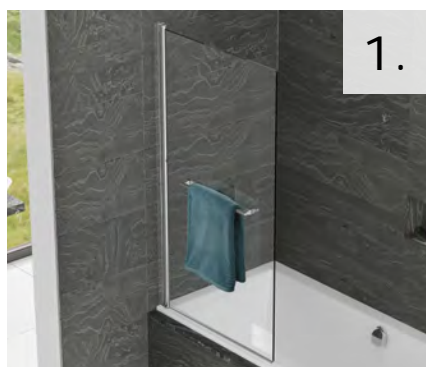

All Left Hand Shown

Standard Single Panel Bath Screen

Duo: 2 Panel In-Fold Bath Screen

2 Panel Out-Swing Bath Screen

Triple: 3 Panel In-Fold Bath Screen

Compact: 4 Panel In-Fold Bath Screen

	Description	Size (mm)	Code	Inc VAT
1	6mm Standard Single Bath Screen Silver	1500 x 850	FB01715	£260.00
	6mm Standard Single Bath Screen Silver With Towel Rail	1500 x 850	FB01713	£290.00
	8mm Standard Single Bath Screen Silver	1500 x 850	FB01716	£320.00
	8mm Standard Single Bath Screen Silver With Towel Rail	1500 x 850	FB01714	£355.00
2	6mm Duo 2 Panel In-Fold Bath Screen Left Hand	1500 x 875	FB01707	£430.00
	6mm Duo 2 Panel In-Fold Bath Screen Right Hand	1500 x 875	FB01709	£430.00
	8mm Duo 2 Panel In-Fold Bath Screen Left Hand	1500 x 875	FB01708	£535.00
	8mm Duo 2 Panel In-Fold Bath Screen Right Hand	1500 x 875	FB01710	£535.00
3	6mm 2 Panel Screen Out-Swing Left Hand	1500 x 950	FB01697	£430.00
	6mm 2 Panel Screen Out-Swing Right Hand	1500 x 950	FB01699	£430.00
	6mm 2 Panel Screen Out-Swing Left Hand With Towel Rail	1500 x 950	FB01701	£460.00
	6mm 2 Panel Screen Out-Swing Right Hand With Towel Rail	1500 x 950	FB01703	£460.00
	8mm 2 Panel Screen Out-Swing Left Hand	1500 x 950	FB01698	£535.00
	8mm 2 Panel Screen Out-Swing Right Hand	1500 x 950	FB01700	£535.00
	8mm 2 Panel Screen Out-Swing Left Hand With Towel Rail	1500 x 950	FB01702	£575.00
	8mm 2 Panel Screen Out-Swing Right Hand With Towel Rail	1500 x 950	FB01704	£575.00
4	6mm Triple Bath Screen Left Hand	1500 x 1200	FB01717	£505.00
	6mm Triple Bath Screen Right Hand	1500 x 1200	FB01718	£505.00
5	6mm Compact Bath Screen Left Hand	1500 x 950	FB01705	£575.00
	6mm Compact Bath Screen Right Hand	1500 x 950	FB01706	£575.00