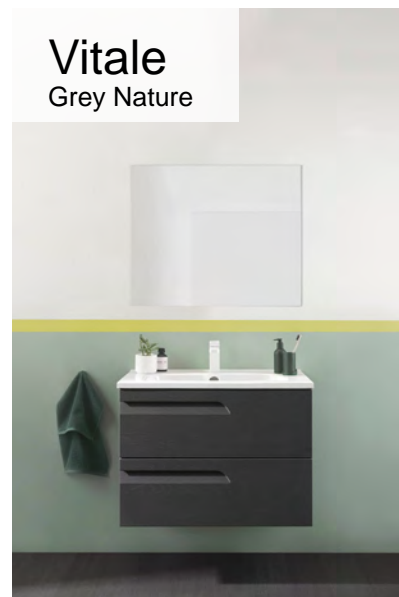

Vitale
Grey Nature

**800mm Wall Hung
2 Drawer Unit**

Supplied Rigid For Easy Installation

600(w) x 840(h) x 250(d)mm

White	FB04560
Smoky Matt	FB04590
Grey Nature	FB04591

£325.00

Including Soft Close Doors

300(w) x 1500(h) x 240(d)mm

White	FB04585
Smoky Matt	FB04586
Grey Nature	FB04587

£410.00

Including Ceramic Basin

610(w) x 860(h)mm

White	FB04593
Smoky Matt	FB04594
Grey Nature	FB04592

£525.00

Including Ceramic Basin

Slim Depth 380mm / Standard 450mm

610(w) x 585(h)mm

		Slim	Inc. VAT	Standard	Inc. VAT
White	FB04619		£565.00	FB04624	£580.01
Smoky Matt	FB04580		£435.00	FB04615	£580.01
Grey Nature	FB04609		£565.00	FB04610	£580.01