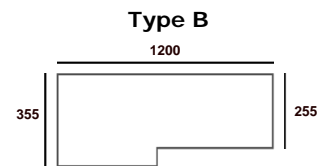

- 600mm Vanity Unit
  600(w) x 355(d) x 864(h)mm
- 300mm Base Unit x 2
  300(w) x 255(d) x 864(h)mm
- 1200mm L-Shaped
  Polymarble Basin

Panel Type	LH	RH	Inc VAT
Gloss White	FB04373	FB04374	£1010.00
Grey Mist	FB04475	FB04476	£1269.00
Driftwood	FB04427	FB04428	£1159.00
Grey Avola	FB04499	FB04500	£1159.00
Gloss Grey	FB04398	FB04399	£1269.00
Hacienda Black	FB04451	FB04452	£1159.00

Panel Type	LH	RH	Inc VAT
Gloss White	FB04375	FB04376	£1225.00
Grey Mist	FB04477	FB04478	£1486.00
Driftwood	FB04429	FB04430	£1358.00
Grey Avola	FB04501	FB04502	£1358.00
Gloss Grey	FB04400	FB04401	£1486.00
Hacienda Black	FB04453	FB04454	£1358.00