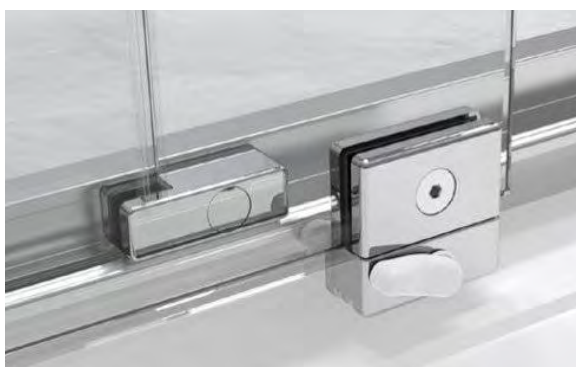

Quick Release Bottom Glides For Easy Cleaning