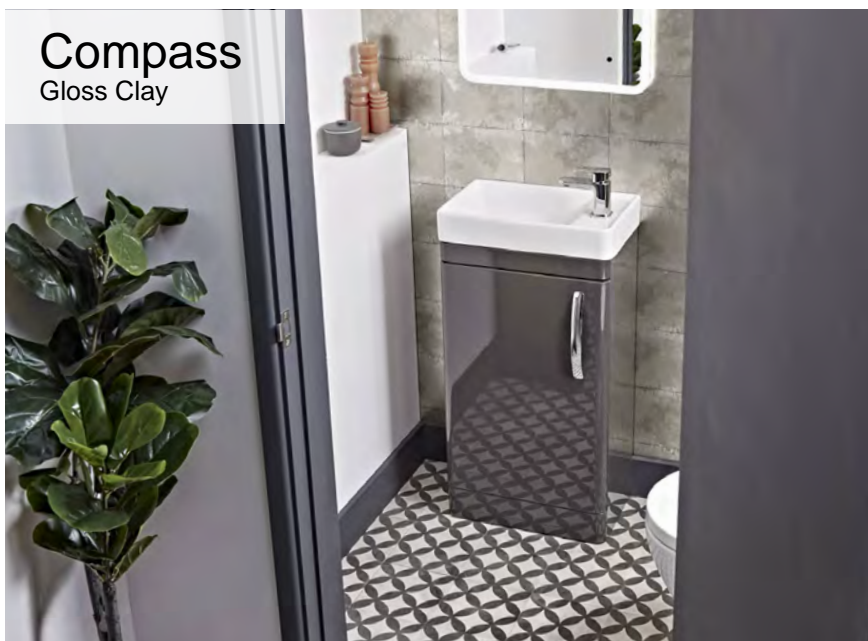

Compass
Gloss Clay

450 Cloakroom Unit

Including Ceramic Basin

455(w) x 860(h) x 285(d)mm

Finish	Code
Gloss White	FB05793
Gloss light Grey	FB05791
Gloss Clay	FB05790
Oxford Blue	FB05792

£370.00