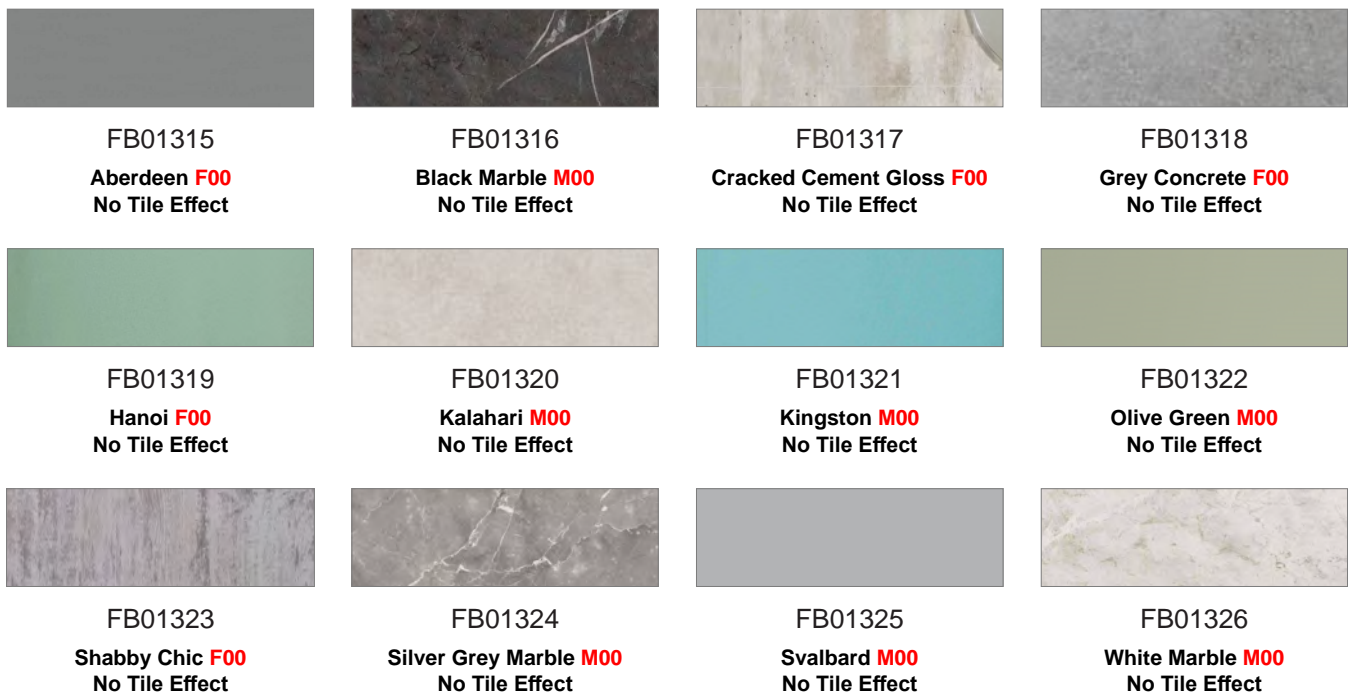

Signature Range (Plain Wall Panels)

Fibo Plain Wall Panels HPL (High Pressure Laminate) • 2400 x 10.5 With T&G Click System

Product Description	Dimensions	Panel Style / Fit	Inc. VAT
Fibo Panel With Aqualock System	600(w) x 2400(h) x 10.5(d)mm	T&G	£195.00