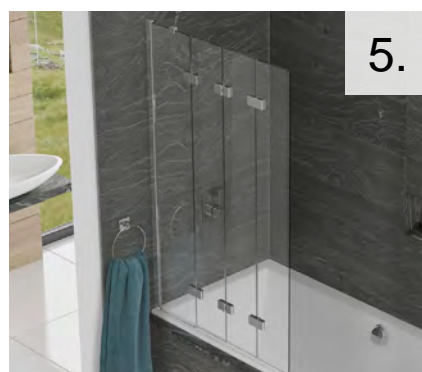

All Left Hand Shown

Standard Single Panel Bath Screen

Duo: 2 Panel In-Fold Bath Screen

2 Panel Out-Swing Bath Screen

Triple: 3 Panel In-Fold Bath Screen

Compact: 4 Panel In-Fold Bath Screen

	Description	Size (mm)	Code	Inc VAT
1	6mm Standard Single Bath Screen Silver	1500 x 850	FB01715	£260.00
	6mm Standard Single Bath Screen Silver With Towel Rail	1500 x 850	FB01713	£290.00
	8mm Standard Single Bath Screen Silver	1500 x 850	FB01716	£320.00
	8mm Standard Single Bath Screen Silver With Towel Rail	1500 x 850	FB01714	£355.00
2	6mm Duo 2 Panel In-Fold Bath Screen Left Hand	1500 x 875	FB01707	£430.00
	6mm Duo 2 Panel In-Fold Bath Screen Right Hand	1500 x 875	FB01709	£430.00
	8mm Duo 2 Panel In-Fold Bath Screen Left Hand	1500 x 875	FB01708	£535.00
	8mm Duo 2 Panel In-Fold Bath Screen Right Hand	1500 x 875	FB01710	£535.00
3	6mm 2 Panel Screen Out-Swing Left Hand	1500 x 950	FB01697	£430.00
	6mm 2 Panel Screen Out-Swing Right Hand	1500 x 950	FB01699	£430.00
	6mm 2 Panel Screen Out-Swing Left Hand With Towel Rail	1500 x 950	FB01701	£460.00
	6mm 2 Panel Screen Out-Swing Right Hand With Towel Rail	1500 x 950	FB01703	£460.00
	8mm 2 Panel Screen Out-Swing Left Hand	1500 x 950	FB01698	£535.00
	8mm 2 Panel Screen Out-Swing Right Hand	1500 x 950	FB01700	£535.00
	8mm 2 Panel Screen Out-Swing Left Hand With Towel Rail	1500 x 950	FB01702	£575.00
	8mm 2 Panel Screen Out-Swing Right Hand With Towel Rail	1500 x 950	FB01704	£575.00
4	6mm Triple Bath Screen Left Hand	1500 x 1200	FB01717	£505.00
	6mm Triple Bath Screen Right Hand	1500 x 1200	FB01718	£505.00
5	6mm Compact Bath Screen Left Hand	1500 x 950	FB01705	£575.00
	6mm Compact Bath Screen Right Hand	1500 x 950	FB01706	£575.00