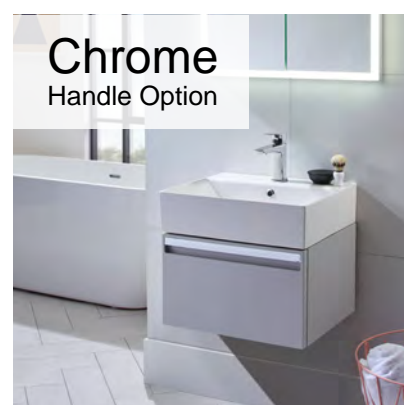

Chrome
Handle Option

500mm Wall Hung Unit

Including Ceramic Basin

500(w) x 429(h) x 420(d)mm

Finish	Code
Gloss White	FB05936
Gloss light Grey	FB05934
Dark Grey Gloss	FB05933
Oxford Blue	FB05935

£610.50

Chrome Handle	FB05948

£22.00

600mm Wall Hung Unit

Including Ceramic Basin

600(w) x 429(h) x 420(d)mm

Finish	Code
Gloss White	FB05940
Gloss light Grey	FB05938
Dark Grey Gloss	FB05937
Oxford Blue	FB05939

£706.00

Chrome Handle	FB05954

£30.50

900mm Wall Hung Unit

Including Ceramic Basin

900(w) x 429(h) x 420(d)mm

Finish	Code
Gloss White	FB05946
Gloss light Grey	FB05944
Dark Grey Gloss	FB05943
Oxford Blue	FB05945

£988.00

Chrome Handle	FB05964

£36.00