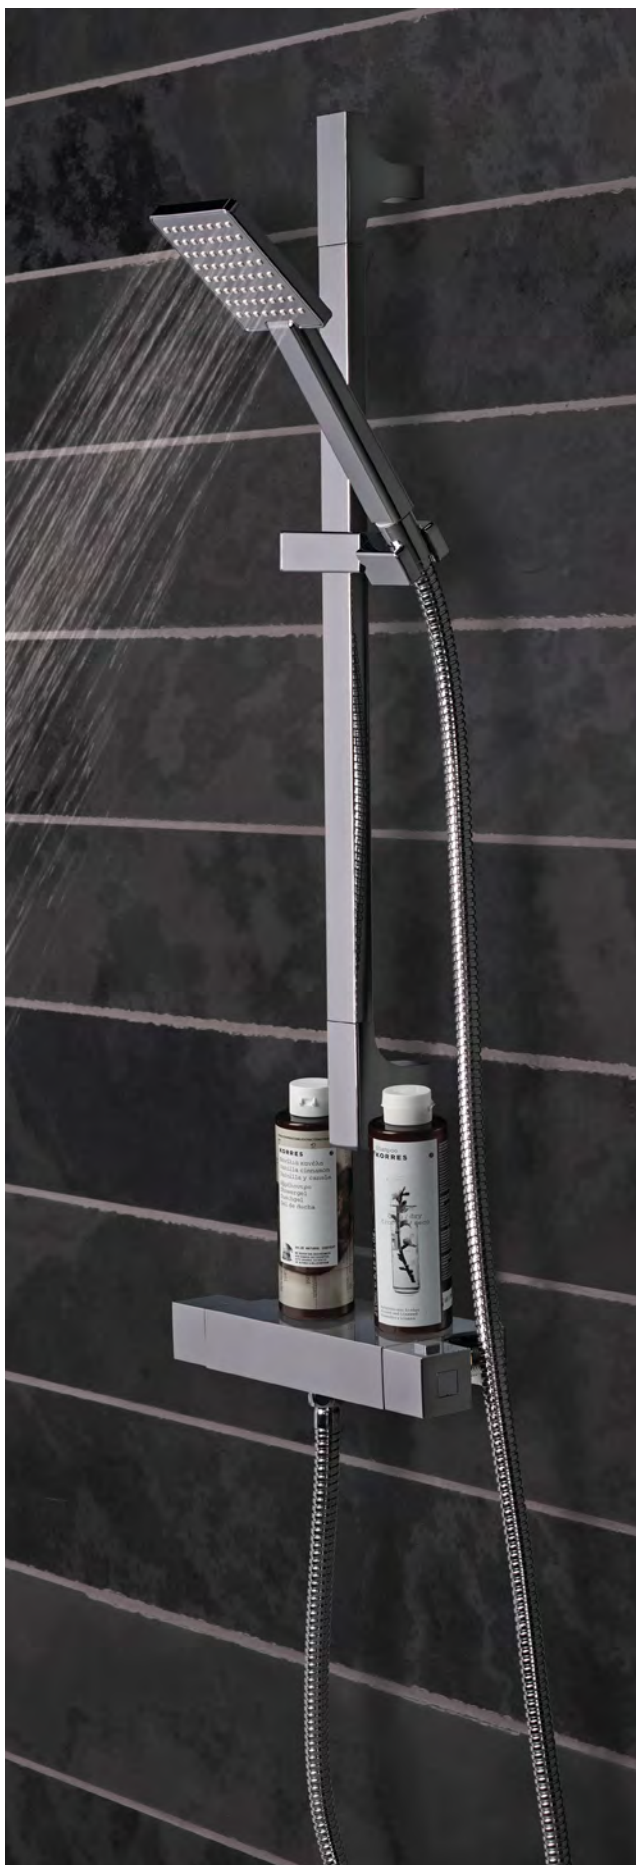

Useful
Accessory
Shelf

Index

Features Include:

- 10 Year Guarantee*
- Built In Limescale Resistance

Minimum Recommended Pressure Of 0.3 bar

Index Thermostatic Diverter Bar Valve
& Accessory Shelf

With Single Function Shower Handset.

FB06574

£329.00

*10 Year Warranty On All Serviceable Parts Including Cartridges