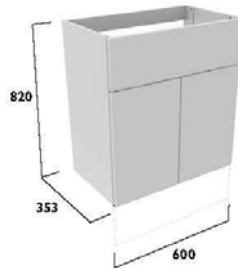

600 Basin Unit

With Fascia/Door Pack & Carcass

- Fascia can be cut on to suit sanitaryware
- One adjustable shelf
- Soft close hinges
- Removable back panel
- A plinth is required for this unit

Finish	Carcass	Code
Calm		
Gloss White	White	FB05314
Gloss Light Grey	Graphite	FB05296
Kona	Graphite	FB05278

Legacy		
Linen White	Oak	FB05332
Metro Grey	Oak	FB05350
Matt Dark Grey	Oak	FB05369

£388.80