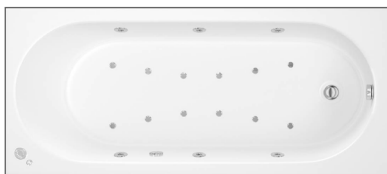

System H

18 jet whirlpool system fully installed - featuring 3 at each side & 12 air spa jets at the bottom with a pneumatic on/off switch.

Heated blower, whirlpool pump & pipework included.

Pop up waste and overflow supplied & fitted as standard.