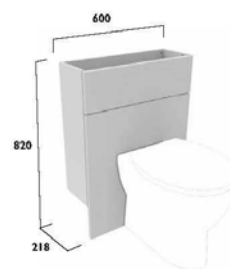

600 Back To Wall Unit

With Fascia/Door Pack & Carcass

- Fascia to be cut on site to suit WC
- Main panel goes to floor
- Front access top fascia
- Can be used with wall hung WC's & wall hung frame

Finish   Carcass   Code

Calm

Gloss White	White	FB05300
Gloss Light Grey	Graphite	FB05282
Kona	Graphite	FB05264

Legacy

Linen White	Oak	FB05318
Metro Grey	Oak	FB05336
Matt Dark Grey	Oak	FB05355

£388.80