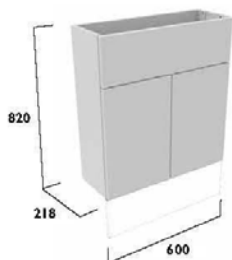

Slim Depth Units

500 Basin Unit

With Fascia/Door Pack & Carcass

- Fascia can be cut on to suit sanitaryware
- One adjustable shelf
- Soft close hinges
- Removable back panel
- A plinth is required for this unit

Finish   Carcass   Code

Calm

Gloss White	White	FB05305
Gloss Light Grey	Graphite	FB05287
Kona	Graphite	FB05269

Legacy

Linen White	Oak	FB05323
Metro Grey	Oak	FB05341
Matt Dark Grey	Oak	FB05360

£363.11