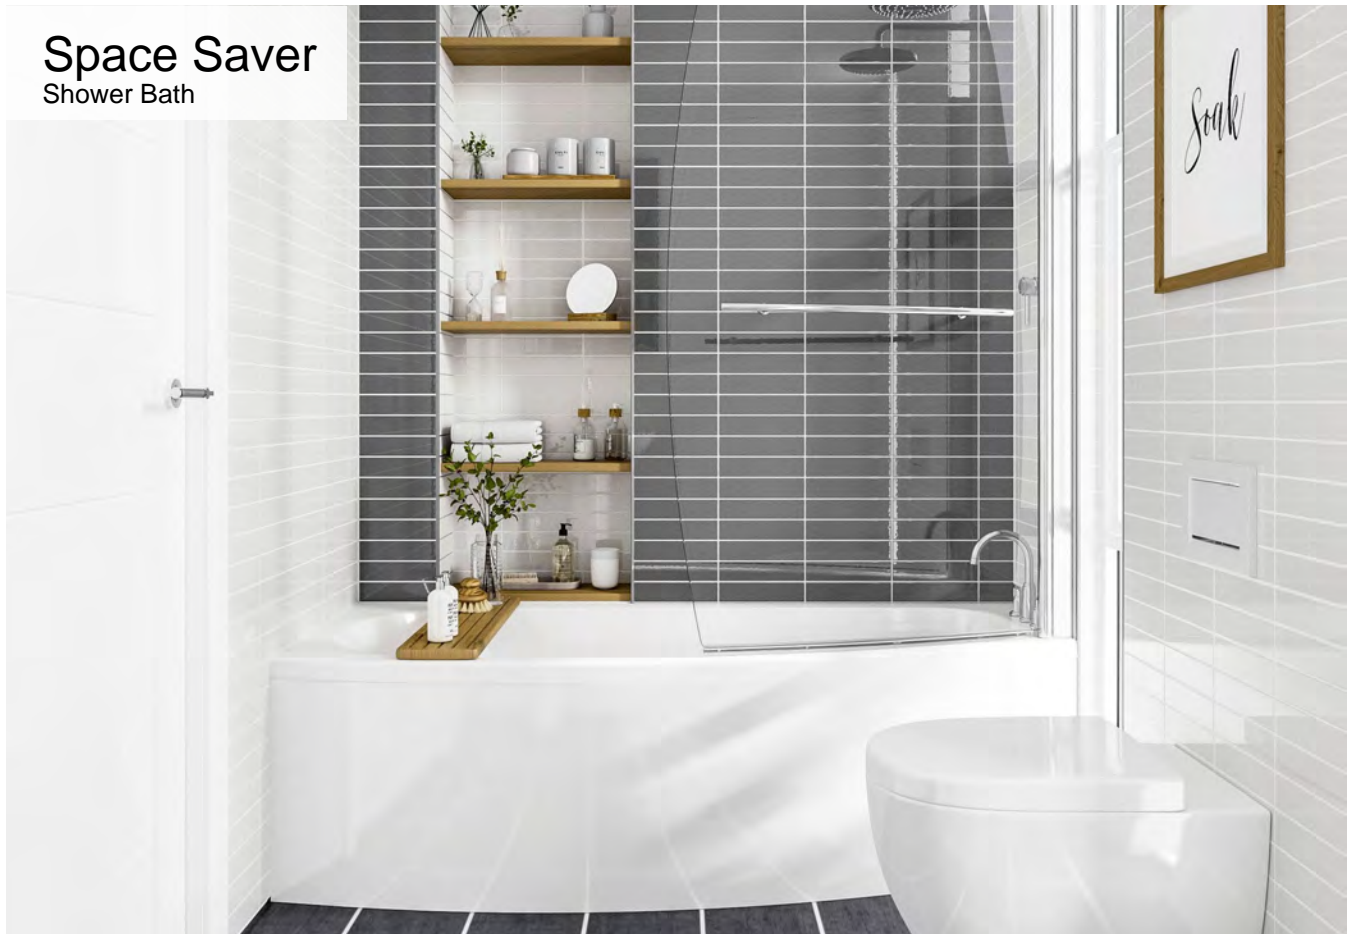

Space Saver Shower Bath
(Available In Left or Right Handed Options)

Space Saver
Shower Bath

Right Hand Shown

1700mm Space Saver Shower Bath

1690 x 690 x 495mm - With 1 Panel Glass Screen & Front Panel

Size	Standard	Inc. VAT
1700mm Bath, 1 Panel Glass Screen & Front Panel LH	FB07002	£818.00
1700mm Bath, 1 Panel Glass Screen & Front Panel RH	FB07003	£818.00
End Panel	FB06646	£50.00