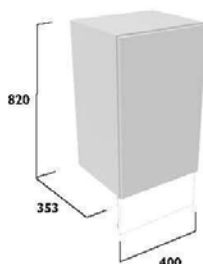

400 Floor Cupboard
With Door Pack & Carcass

- Soft close hinges
- One adjustable shelf
- Reversible door
- A plinth is required for this unit