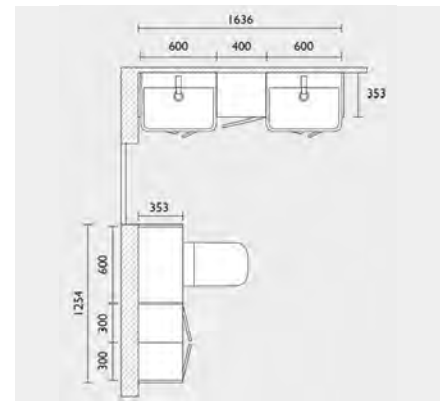

Get The Look

From classic styling to sleek modern lines, Tavistock fitted bathroom furniture has something to suit every taste.

Calm
Gloss White

Standard Depth Furniture

- 300 tall floor cupboard x2 (white carcass)
- 600 back to wall WC unit
- Structure wall hung WC & slim seat
- Vortex cistern
- 0.82 wall hung WC frame
- Square flush plate - white
- 600 basin unit x2 (white carcass)
- 400 floor cupboard (white carcass)
- Structure semi-countertop basin x2
- Lucia black handles x9
- Siren basin mixer x2
- Core mirror x2
- Filler/clad-on end panel x3
- Tall filler/clad-on end panels x2
- 1880 & 680 solid surface worktop (grey quartz)
- 1500 plinth