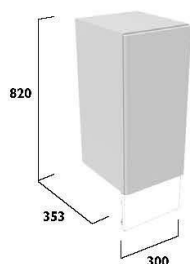

Standard Depth Units

300 Floor Cupboard
With Door Pack & Carcass

- Soft close hinges
- One adjustable shelf
- Reversible door
- A plinth is required for this unit