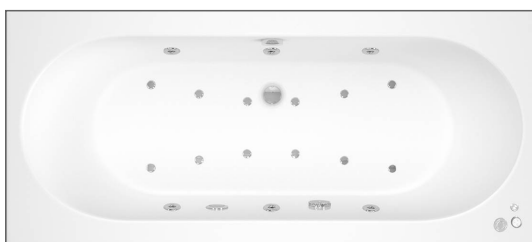

Cascade System J

Double Ended

Height: 550mm - Depth: 385mm

Size	Code	Price
1800 x 800mm	FB07089	£2733.00