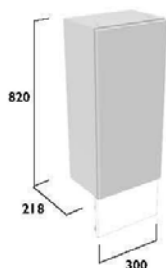

Legacy

Linen White	Oak	FB05318
Metro Grey	Oak	FB05336
Matt Dark Grey	Oak	FB05355

£388.80

Slim Depth Units

300 Floor Cupboard
With Door Pack & Carcass

- Soft close hinges
- One adjustable shelf
- Reversible door
- A plinth is required for this unit