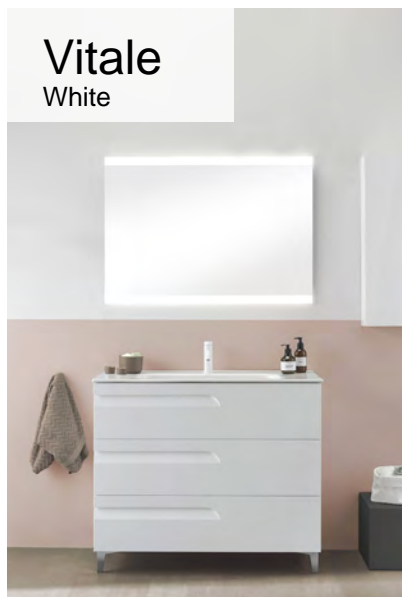

White

Graphite

800mm Floorstanding 3 Drawer Unit

Including Ceramic Basin (1010 x 758 x 460mm)

	White	FB04548	£1020.00
	Graphite	FB04546	£1020.00

Vitale

VITALE reflects the vitality of those who lead an active lifestyle and are always on the go. Every detail counts towards making the most out of each space.