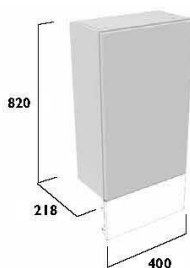

400 Floor Cupboard
With Door Pack & Carcass

- Soft close hinges
- One adjustable shelf
- Reversible door
- A plinth is required for this unit

Finish	Carcass	Code
Calm		
Gloss White	White	FB05303
Gloss Light Grey	Graphite	FB05285
Kona	Graphite	FB05267
Legacy		
Linen White	Oak	FB05321
Metro Grey	Oak	FB05339
Matt Dark Grey	Oak	FB05358

£316.80