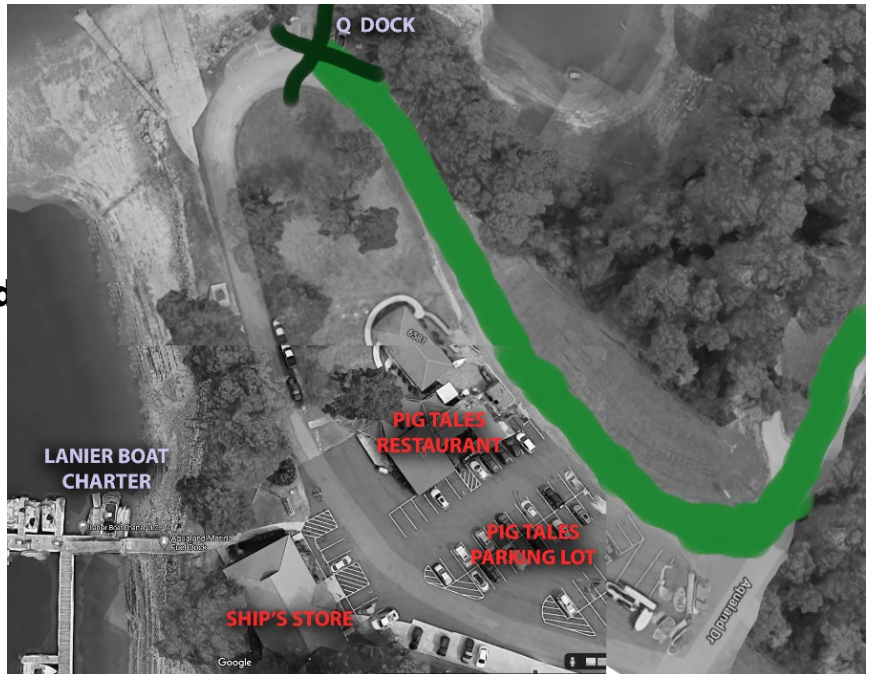

## DIRECTION FOR PARTY BOAT SUPPLY LOAD/SET UP

1. Set a course for 6800 Lights Ferry Road.
2. At security booth, tell them you have a appt for “Lanier Boat Charter” then call 770-361-2176 so we can meet you with the cart.
3. Drive .5 miles till you come to intersection with Aqualand Marina sign on hill
4. Make a left at the sign on the hill
5. Drive ¼ mile until you reach the Pig Tales Parking Lot
6. Turn right as you enter the parking lot and drive behind the Pig Tales Restaurant until you come to Q DOCK

Figure 1 AQUALAND SIGN ON HILLSIDE

Figure 2 TURN TO THE RIGHT ONCE YOU ENTER PARKING LOT AND KEEP PIG TALES TO YOUR LEFT

**You may leave one vehicle in this area, all other vehicles must be parked in the Pig Tales parking lot.**