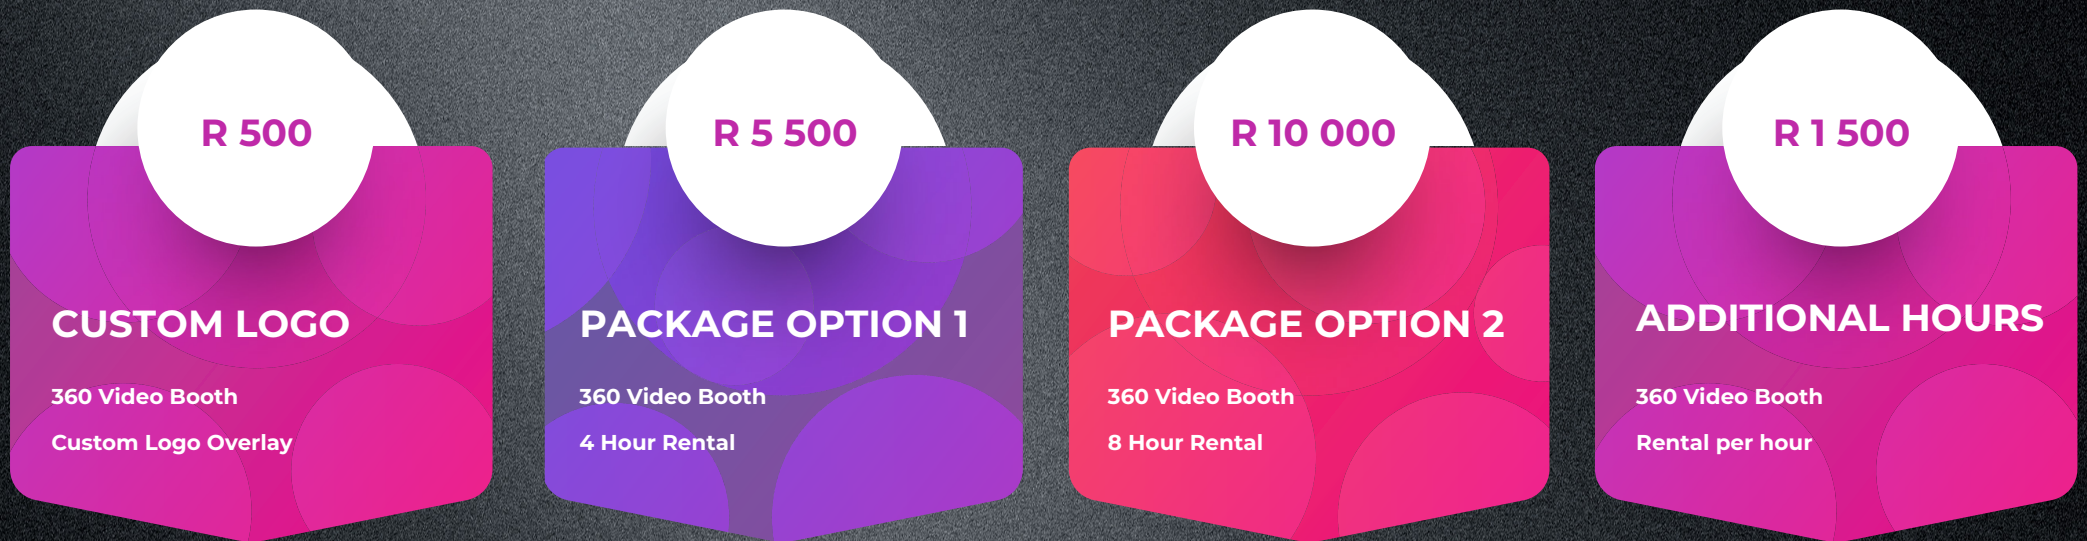

## WHAT IS INCLUDED

An employee responsible for setting up and managing the booth throughout the rental duration.

Includes the use of props.

Review the video before sharing it with users.

Quick sharing through an online link download (venue Wifi dependant).

Incorporate a personalized company/event banner in the video to be shared on guests' social media channels, enhancing company or event visibility.

Include pre-selected audio in the Boomerang video.

[ORDER NOW](#)