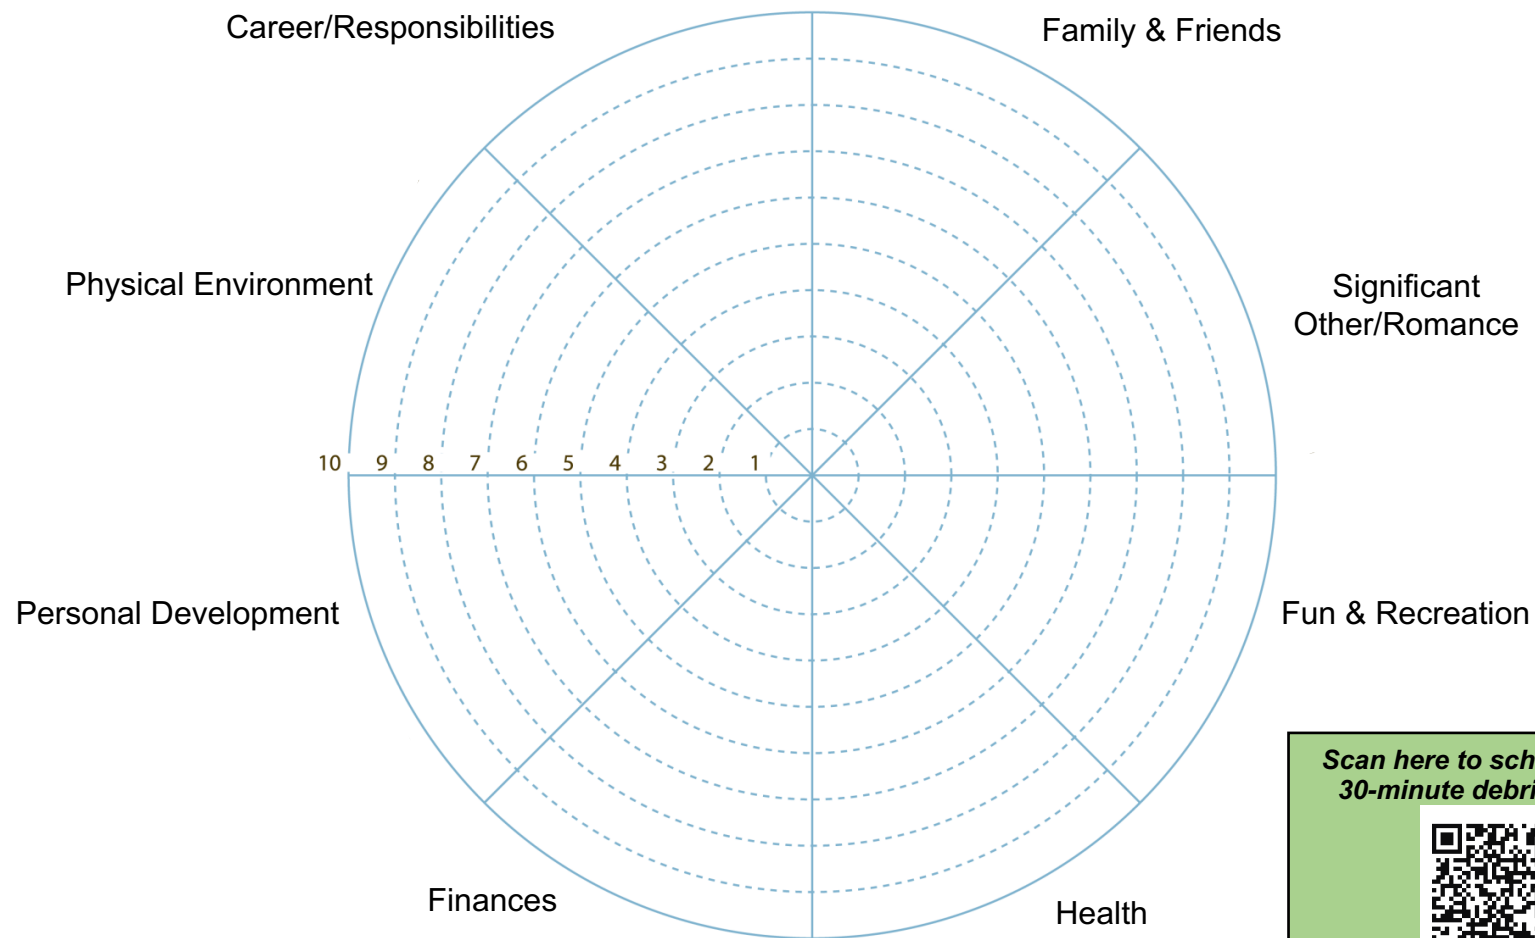

# Sueño

*Realize your dreams, transform your life*

## The Wheel of Life

**DIRECTIONS:** The eight sections in the wheel represent different aspects of your life. Rate your level of satisfaction with each area by drawing a straight or curved line to create a new outer edge; 10 is highly satisfied. If this were a real wheel, how bumpy would the ride be?

**Scan here to schedule a FREE 30-minute debrief on Zoom!**