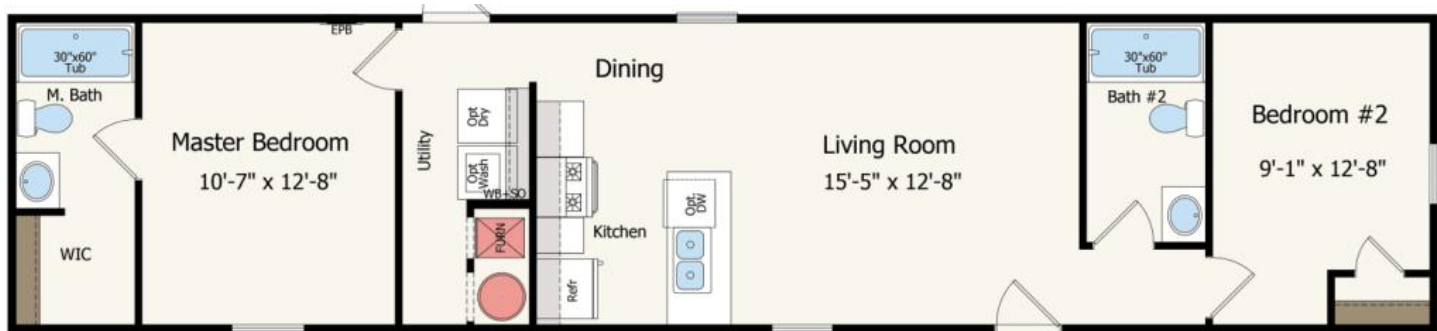

The Peak

14x56 | 2 Bed | 2 Bath | 784 Sq Ft

The Crest

14x60 | 2 Bed | 2 Bath | 840 Sq Ft

Interactive Walkthrough

<https://my.matterport.com/show/?play=1&m=AFHxjZ47NgP>

The Zenith

14x66 | 3 Bed | 2 Bath | 924 Sq Ft