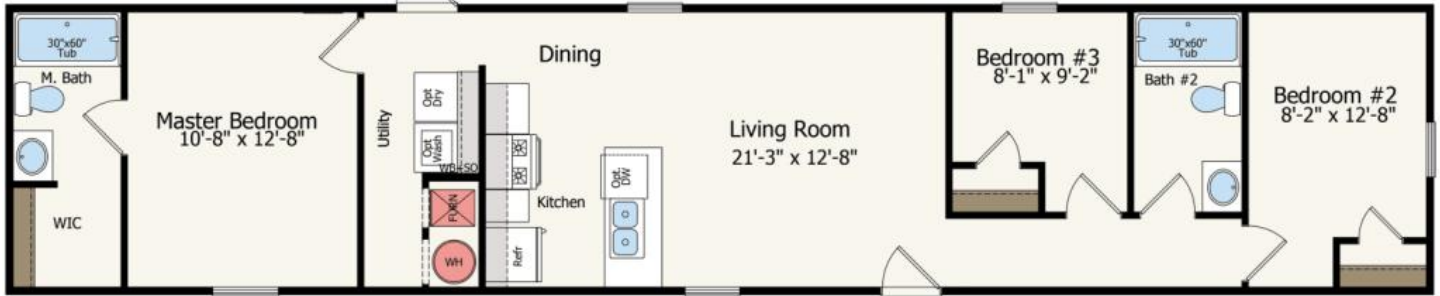

The Peak

14x56 | 2 Bed | 2 Bath | 784 Sq Ft

The Crest

14x60 | 2 Bed | 2 Bath | 840 Sq Ft

Interactive Walkthrough

<https://my.matterport.com/show/?play=1&m=AFHxjZ47NgP>

The Zenith

14x66 | 3 Bed | 2 Bath | 924 Sq Ft