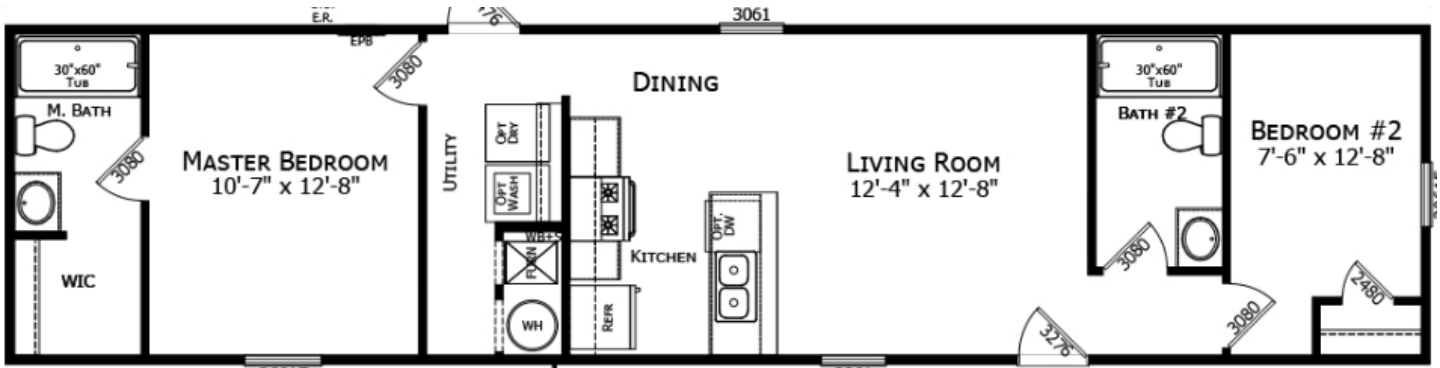

The Peak

14x56 | 2 Bed | 2 Bath | 784 Sq Ft

The Crest

14x60 | 2 Bed | 2 Bath | 840 Sq Ft

Interactive Walkthrough

<https://my.matterport.com/show/?play=1&m=AFHxjZ47NgP>

The Zenith

14x66 | 3 Bed | 2 Bath | 924 Sq Ft