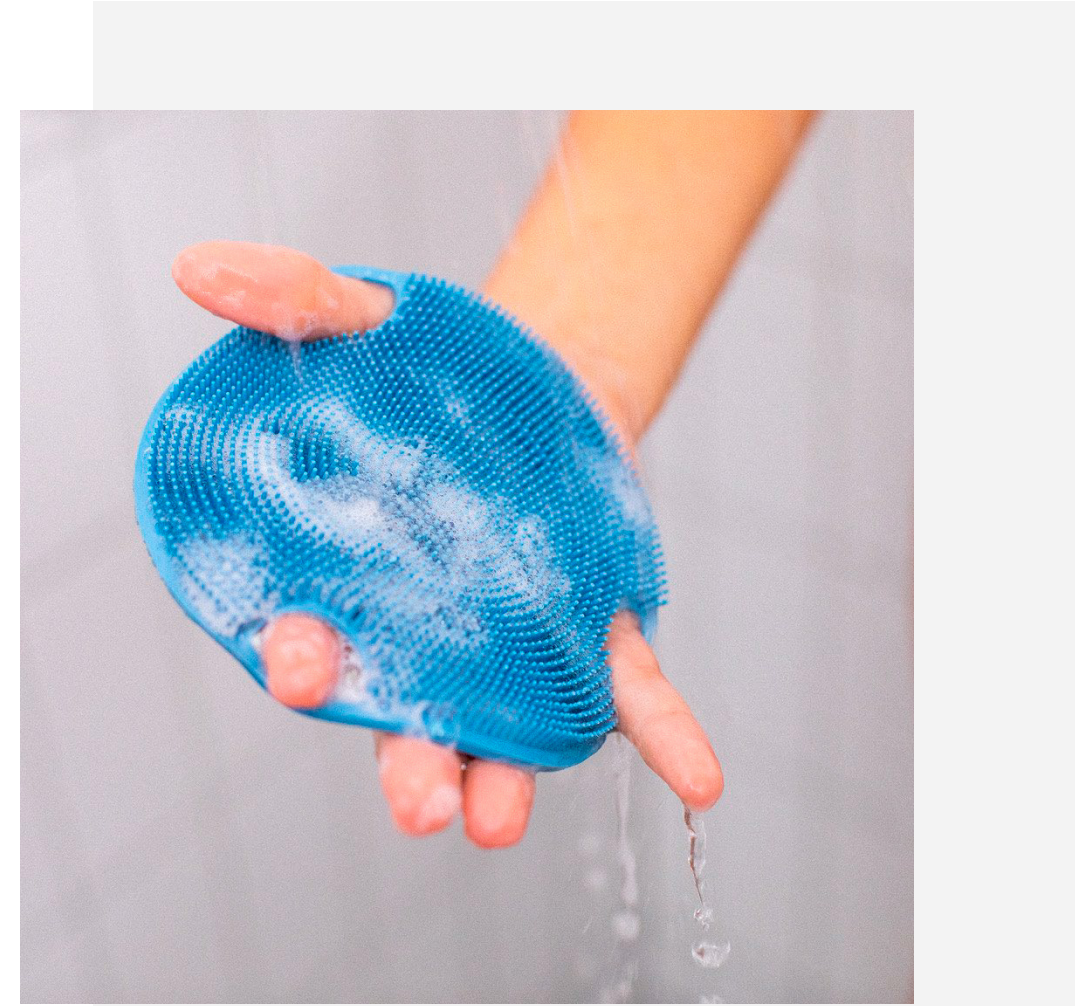

# BACKGROUND DEVICES

\*None of the devices shown are any version(s) of the Utility Wash Cloth.  
They are included as demonstration of scope background devices.

**Scrub up good.**  
100% Silicone  
300% Life-Changing.

GET CLEAN

A close-up photograph of a hand being scrubbed with a black silicone scrubber. The scrubber has a dense array of small, rounded bristles. The hand is covered in white soap suds.

**Unrivalled stimulation.**

A photograph of a person's head being scrubbed with a black silicone scrubber. The person's hair is wet and covered in white soap suds. The scrubber is being used on the back of the head.