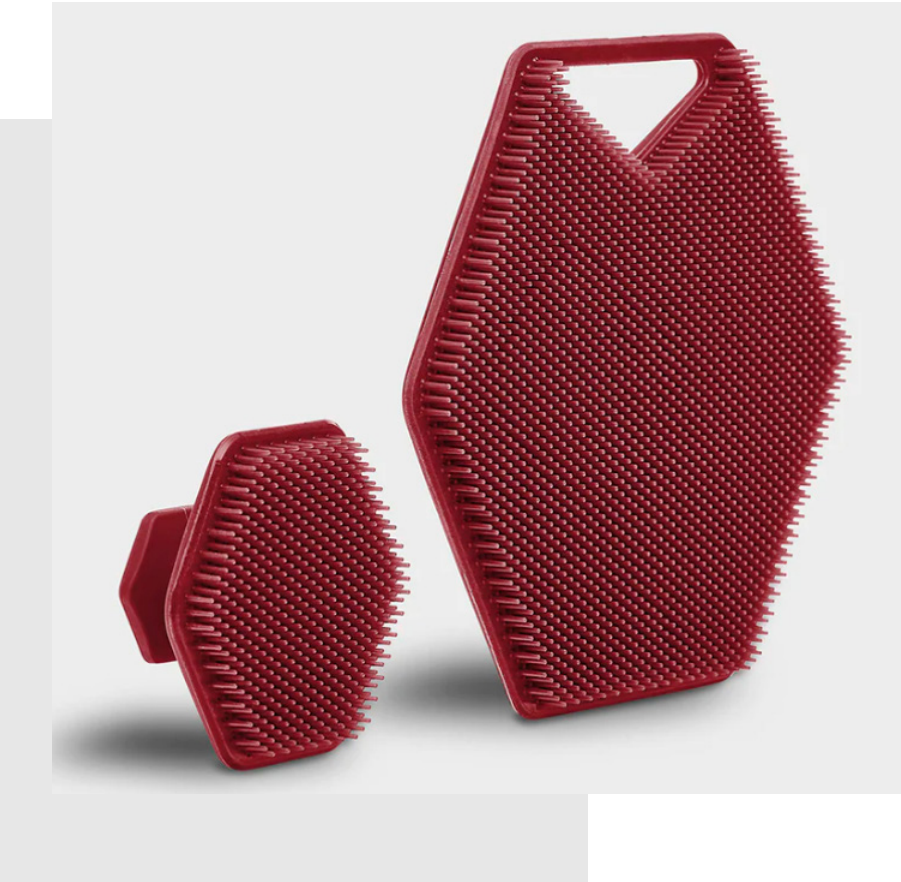

# BACKGROUND DEVICES

\*None of the devices shown are any version(s) of the Utility Wash Cloth.  
They are included as demonstration of scope background devices.

**Scrub up good.**  
100% Silicone  
300% Life-Changing.

GET CLEAN

A close-up photograph of a hand being scrubbed with a black silicone scrubber. The scrubber has a dense array of small, rounded bristles. The hand is covered in white soap suds.

**Unrivalled stimulation.**