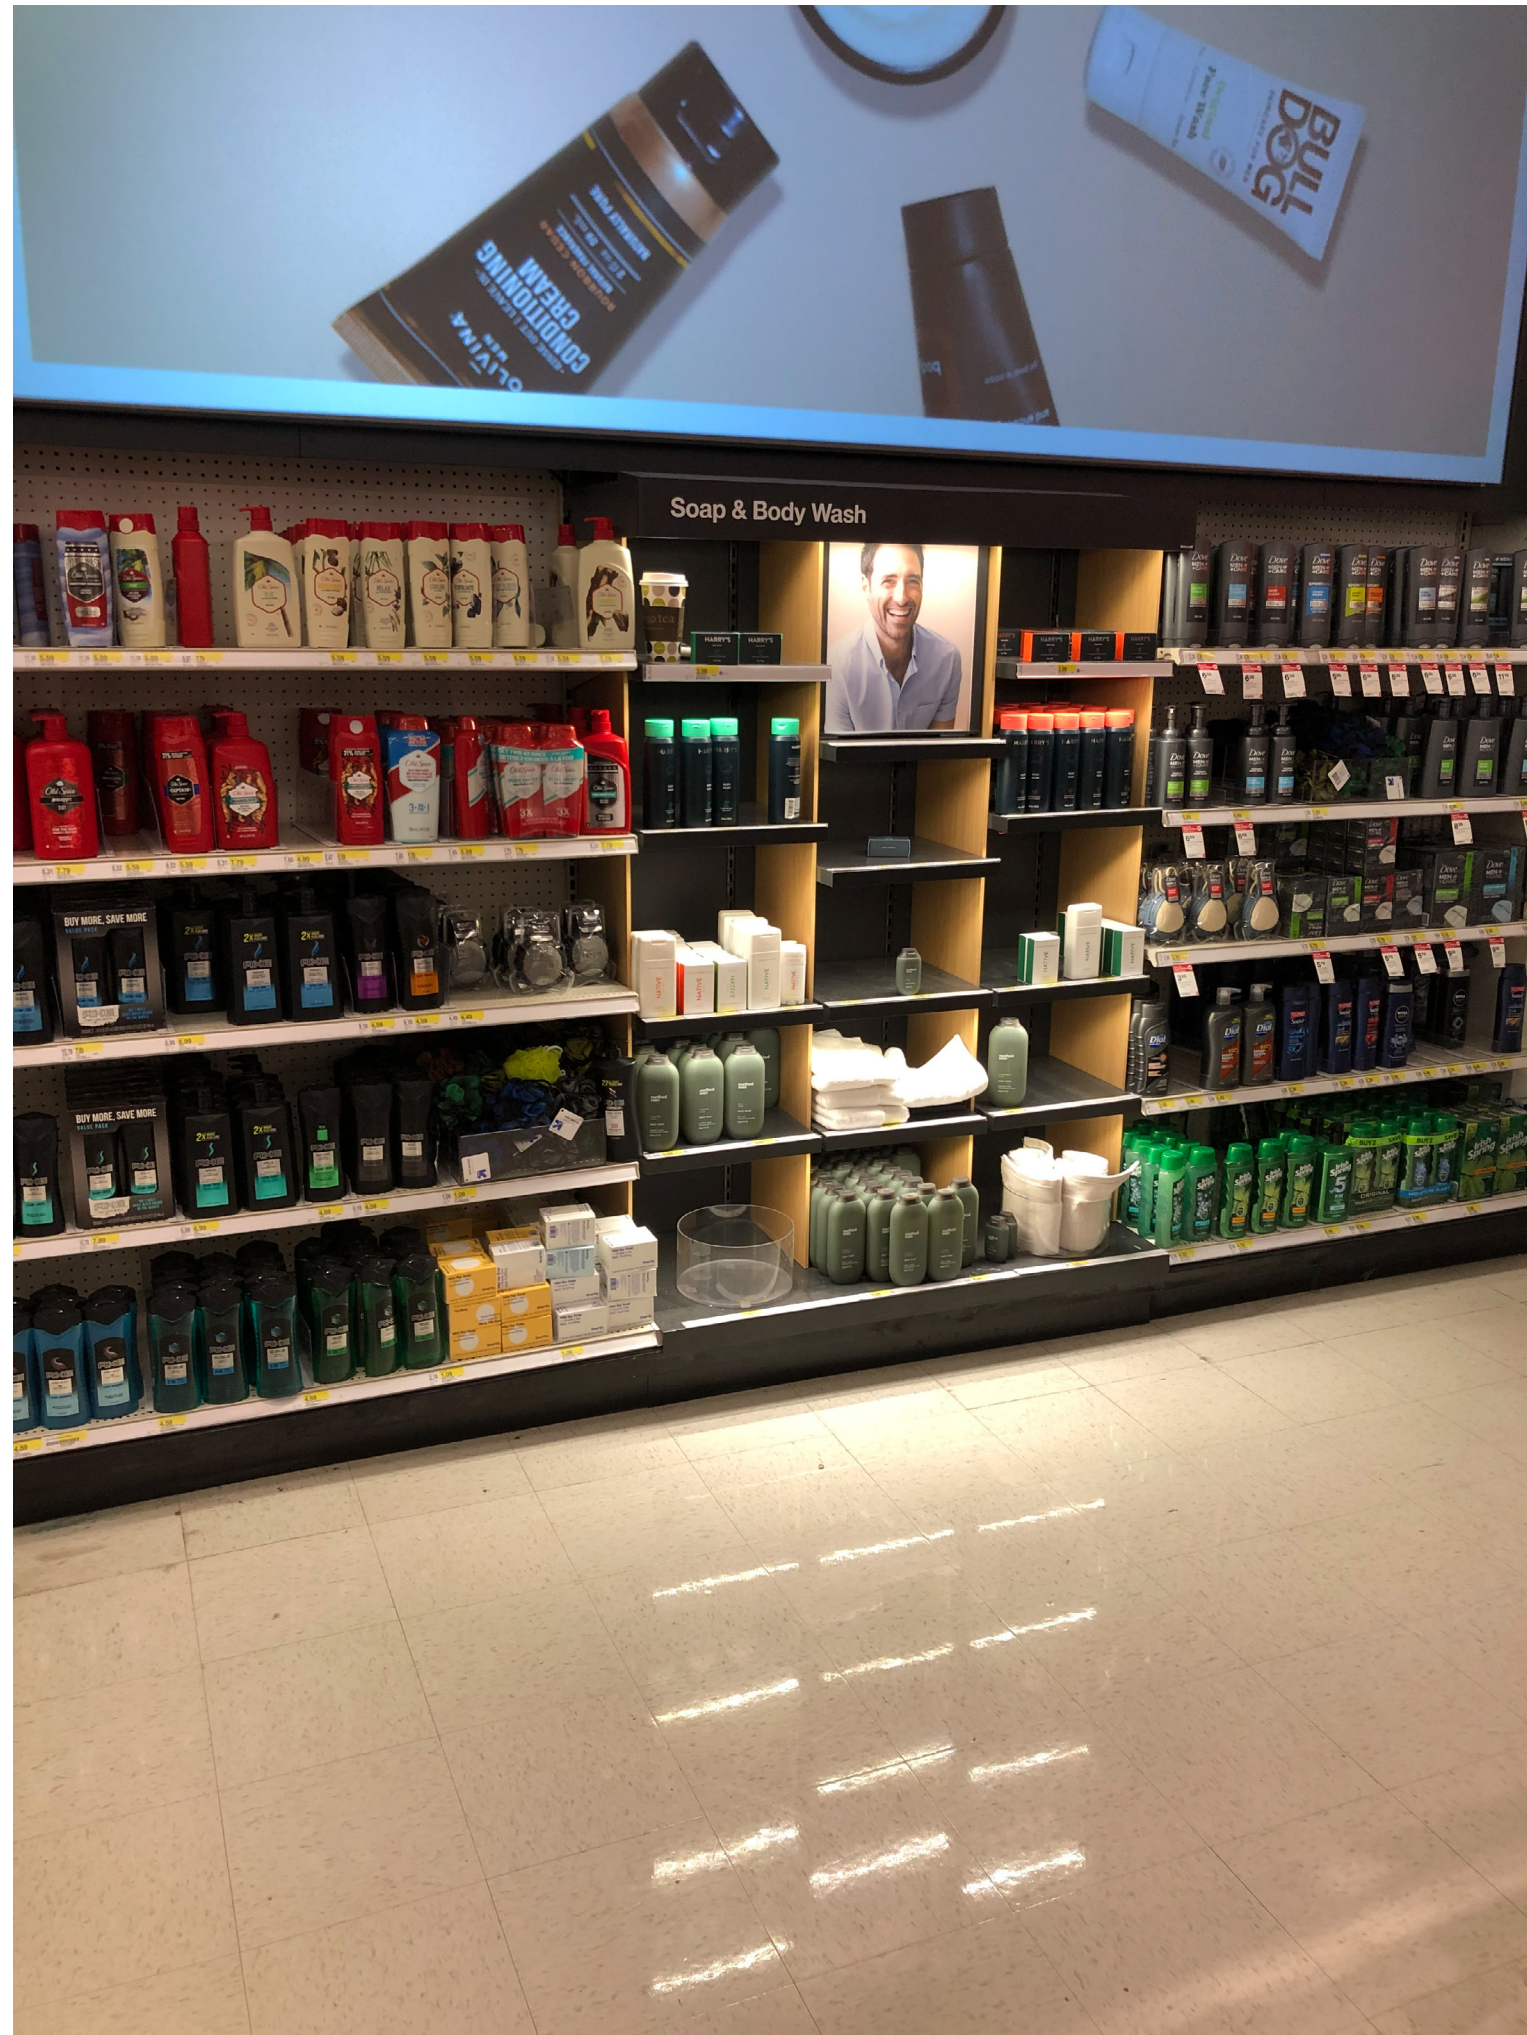

# BACKGROUND DEVICES

IMAGE CAPTURE YEAR: 2019

\*None of the devices shown are any version(s) of the Utility Wash Cloth.  
They are included as demonstration of scope background devices.

Photo 1: Taken at a Target store in year 2019.