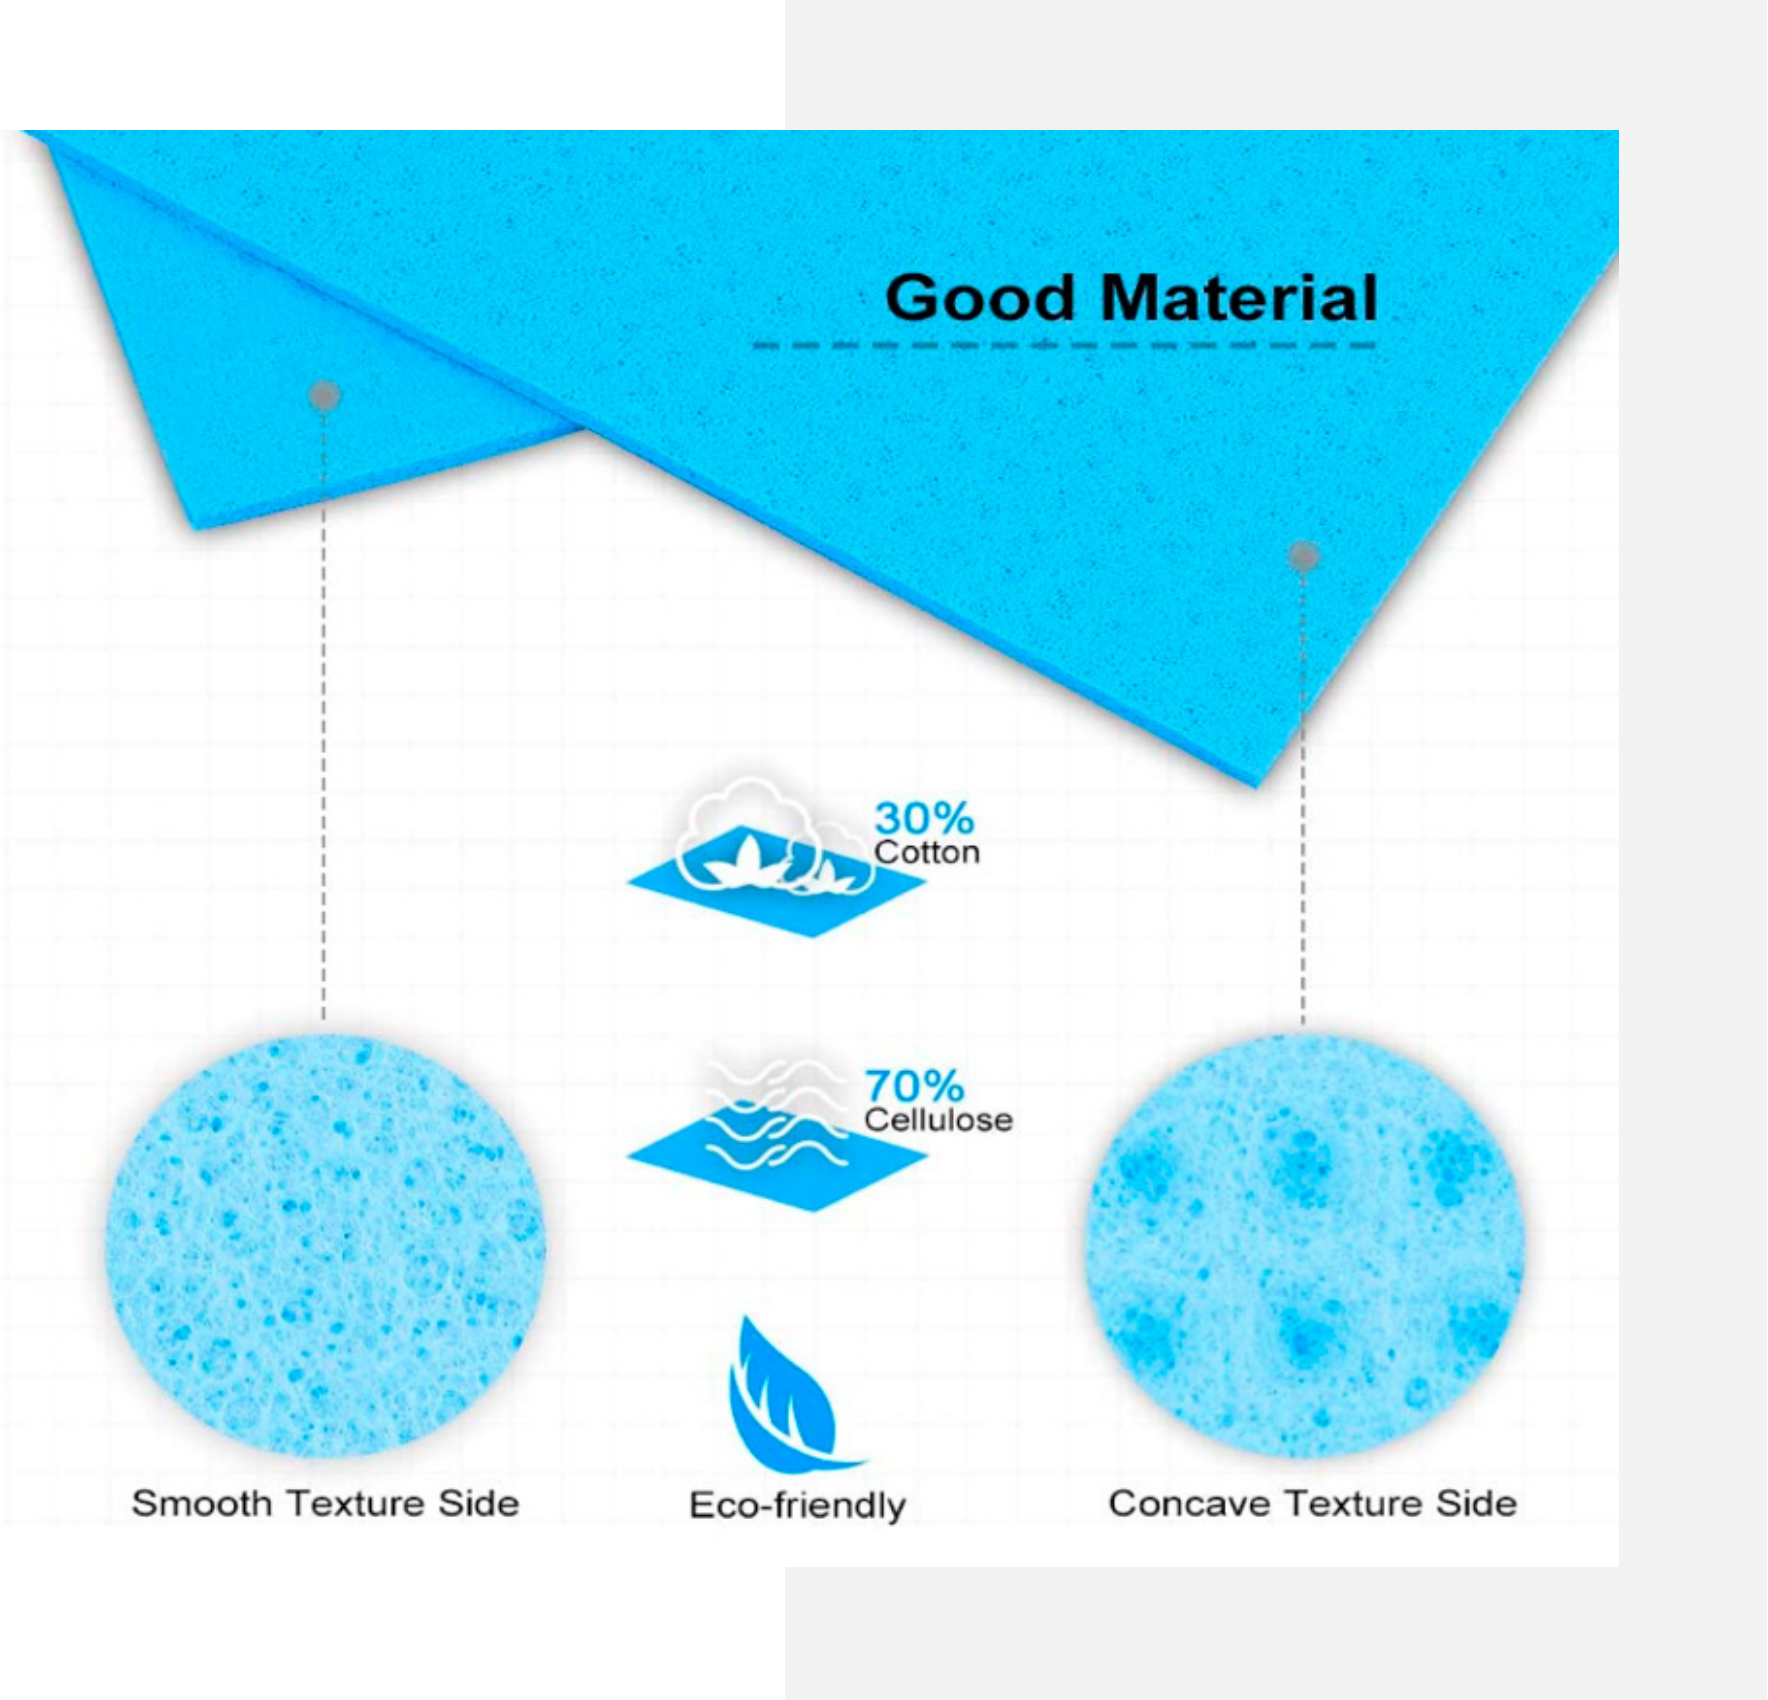

BACKGROUND DEVICES

*None of the devices shown are any version(s) of the Utility Wash Cloth.
They are included as demonstration of scope background devices.