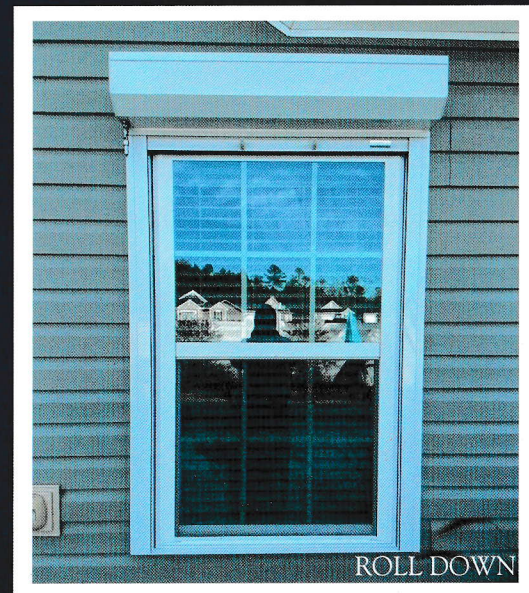

# SCSA FEHOME

A South Carolina Department of  
Insurance Approved Contractor and Wind  
Mitigation Inspector

ACCORDION

SECURITY SCREEN

REMOVABLE SYSTEM

BAHAMA  
SHUTTERS

ROLL DOWN