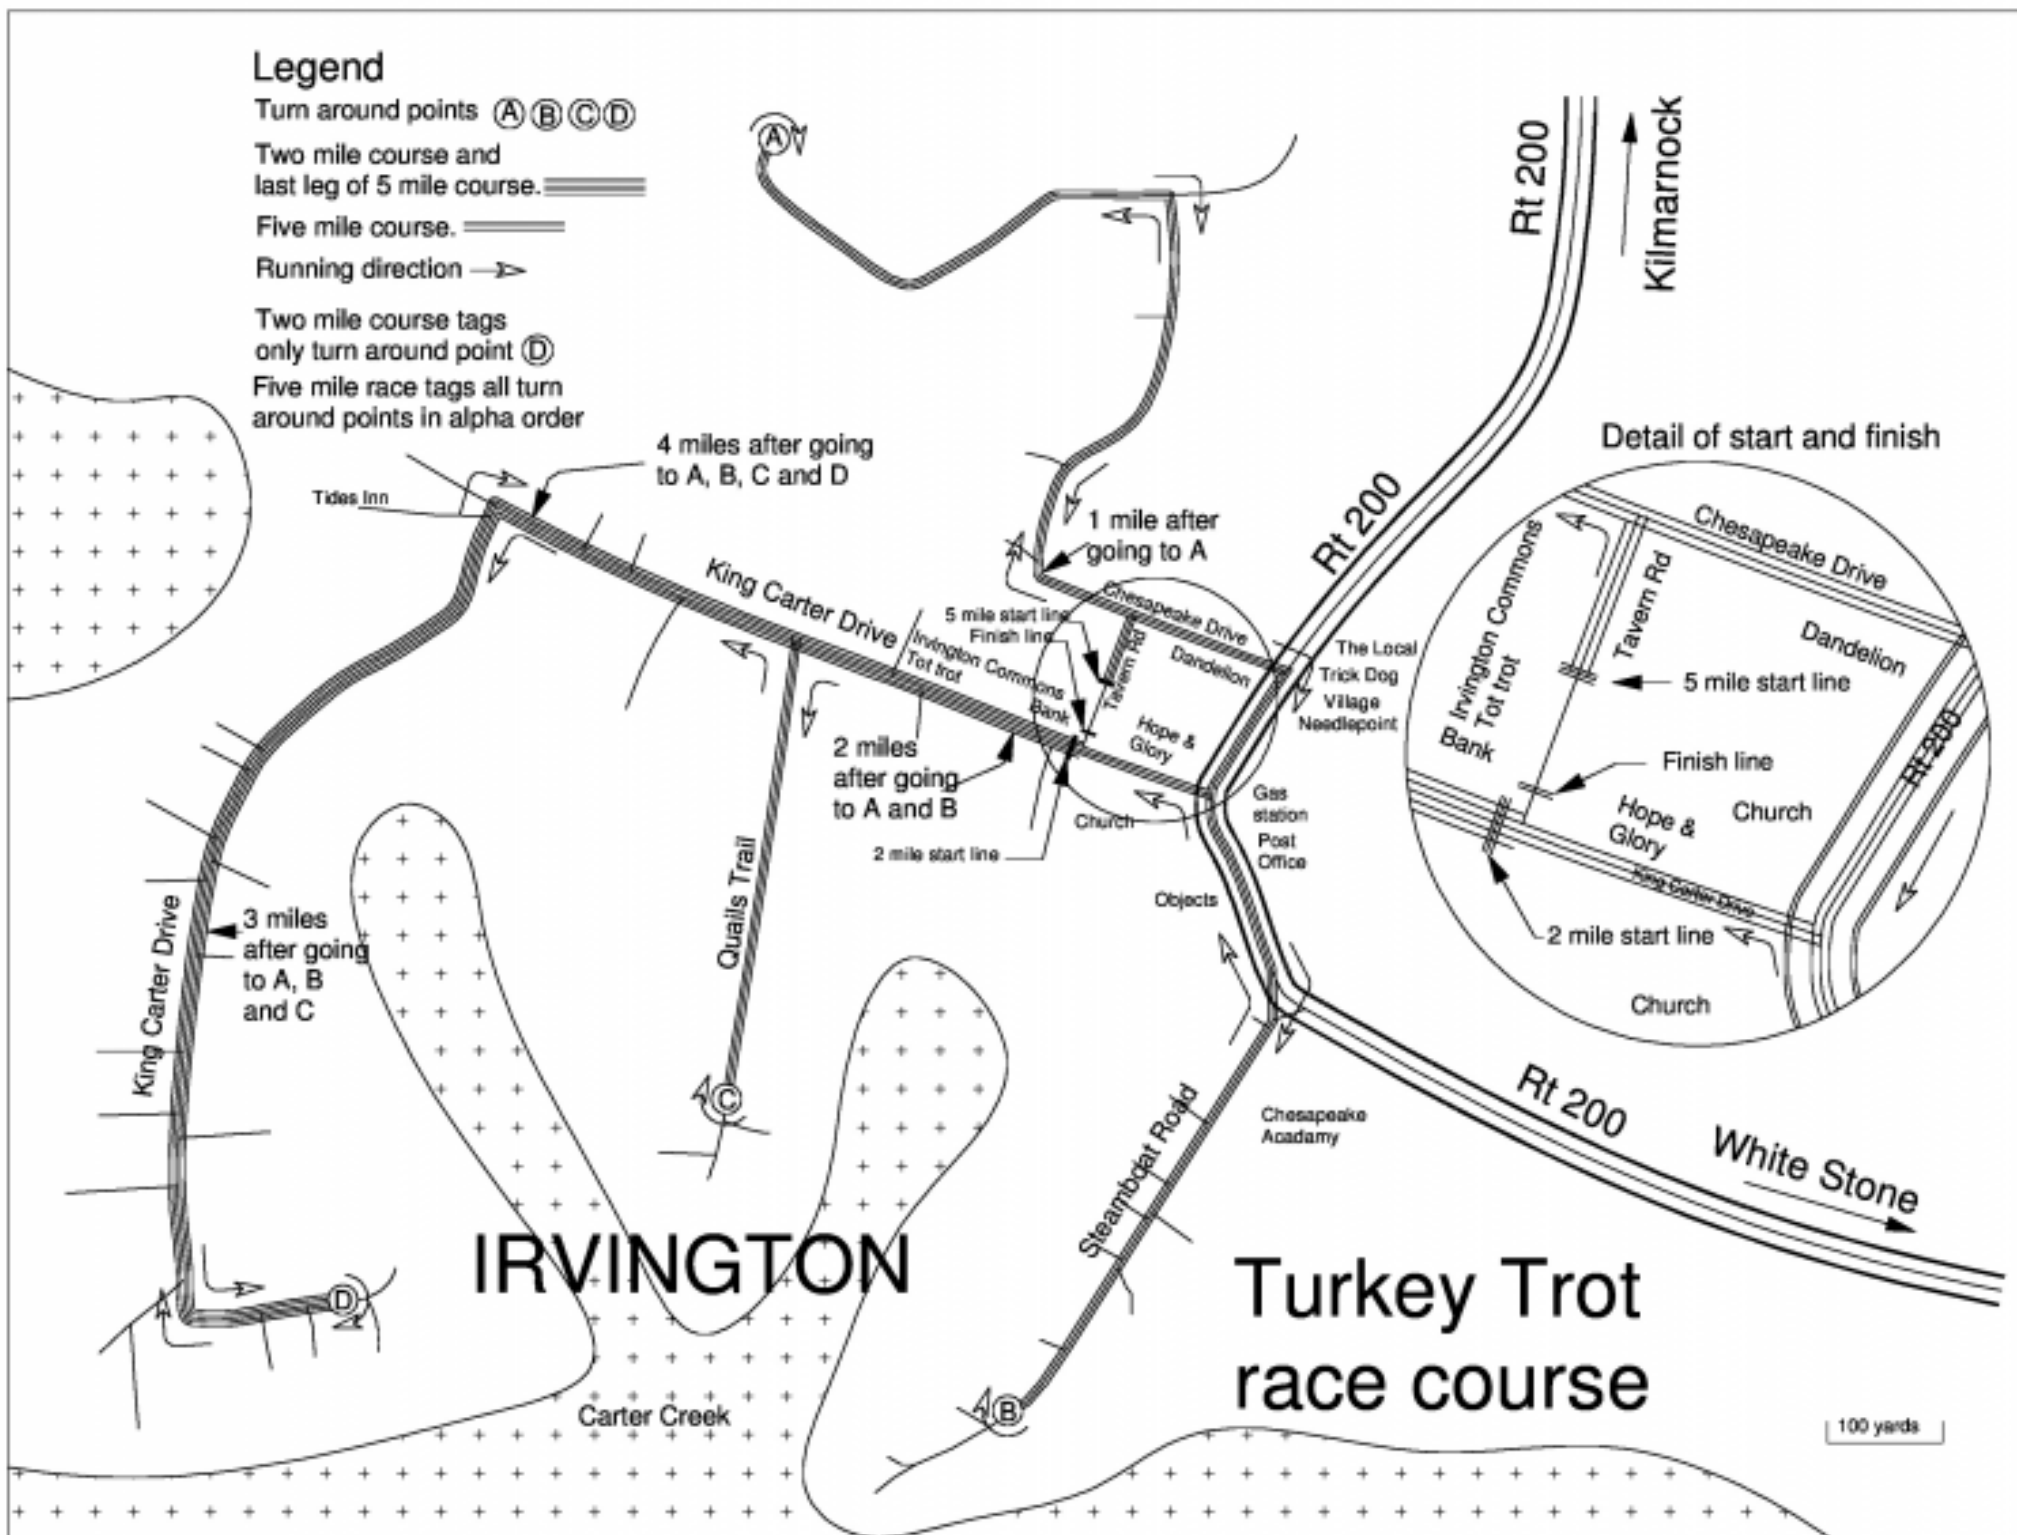

# Legend

Turn around points (A)(B)(C)(D)

Two mile course and last leg of 5 mile course. 

Five mile course. 

Running direction 

Two mile course tags only turn around point (D)

Five mile race tags all turn around points in alpha order

**IRVINGTON**

**Turkey Trot  
race course**

100 yards