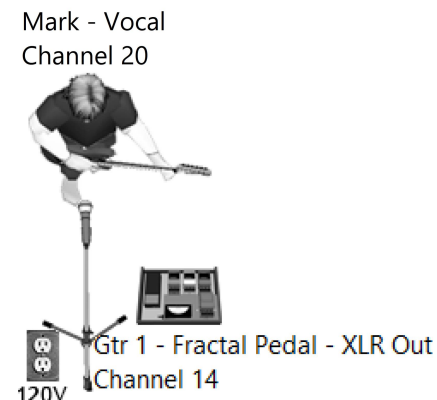

TENNESSEE RIVER STAGE PLOT / INPUT LIST 2022

INPUT LIST

1-Kick Drum	9-Cym OvrHd Left	17-Kirk Voc (Piano)	25-Crwd Mic (IEM Only)
2-Snare Top	10-Cym OvrHd Right	18-Mike Voc (Gtr 2)	26-Crwd Mic (IEM Only)
3-Snare Bottom	11-Bass Gtr (DI)	19-K.C. Voc (Lead Voc)	27-TB Mic (IEM Only)
4-Hi-Hat	12-Gtr 2 Pedal XLR Out	20-Mark Voc (Gtr 1)	
5-Tom 1	13-Acoustic Gtr (DI)	21-Michael Voc (Fiddle)	
6-Tom 2	14-Gtr 1 Pedal XLR Out	22-Not In Use	
7-Tom 3	15-Piano (DI)	23-Sampler Left	
8-Tom 4	16-Fiddle (DI)	24-Sampler Right	

**TENNESSEE RIVER
Travels With Our Own
IEM Rack Mixer &
Transmitter/Receivers
32 CHANNEL SPLITTER
SNAKE REQUIRED**