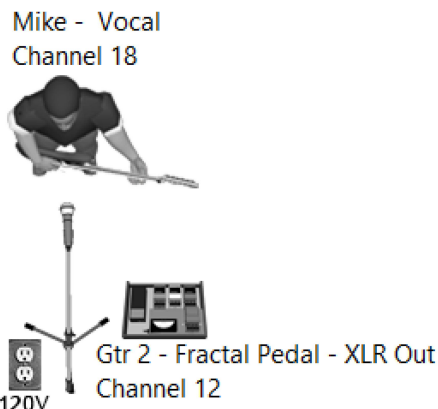

TENNESSEE RIVER STAGE PLOT / INPUT LIST 2022

INPUT LIST

1-Kick Drum	9-Cym OvrHd Left	17-Kirk Voc (Piano)	25-Crwd Mic (IEM Only)
2-Snare Top	10-Cym OvrHd Right	18-Mike Voc (Gtr 2)	26-Crwd Mic (IEM Only)
3-Snare Bottom	11-Bass Gtr (DI)	19-K.C. Voc (Lead Voc)	27-TB Mic (IEM Only)
4-Hi-Hat	12-Gtr 2 Pedal XLR Out	20-Mark Voc (Gtr 1)	
5-Tom 1	13-Acoustic Gtr (DI)	21-Michael Voc (Fiddle)	
6-Tom 2	14-Gtr 1 Pedal XLR Out	22-Not In Use	
7-Tom 3	15-Piano (DI)	23-Sampler Left	
8-Tom 4	16-Fiddle (DI)	24-Sampler Right	

**TENNESSEE RIVER
Travels With Our Own
IEM Rack Mixer &
Transmitter/Receivers
32 CHANNEL SPLITTER
SNAKE REQUIRED**