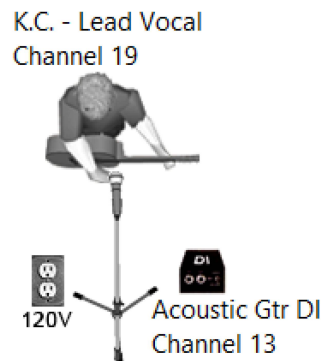

TENNESSEE RIVER STAGE PLOT / INPUT LIST 2022

INPUT LIST

1-Kick Drum	9-Cym OvrHd Left	17-Kirk Voc (Piano)	25-Crwd Mic (IEM Only)
2-Snare Top	10-Cym OvrHd Right	18-Mike Voc (Gtr 2)	26-Crwd Mic (IEM Only)
3-Snare Bottom	11-Bass Gtr (DI)	19-K.C. Voc (Lead Voc)	27-TB Mic (IEM Only)
4-Hi-Hat	12-Gtr 2 Pedal XLR Out	20-Mark Voc (Gtr 1)	
5-Tom 1	13-Acoustic Gtr (DI)	21-Michael Voc (Fiddle)	
6-Tom 2	14-Gtr 1 Pedal XLR Out	22-Not In Use	
7-Tom 3	15-Piano (DI)	23-Sampler Left	
8-Tom 4	16-Fiddle (DI)	24-Sampler Right	

**TENNESSEE RIVER
Travels With Our Own
IEM Rack Mixer &
Transmitter/Receivers
32 CHANNEL SPLITTER
SNAKE REQUIRED**