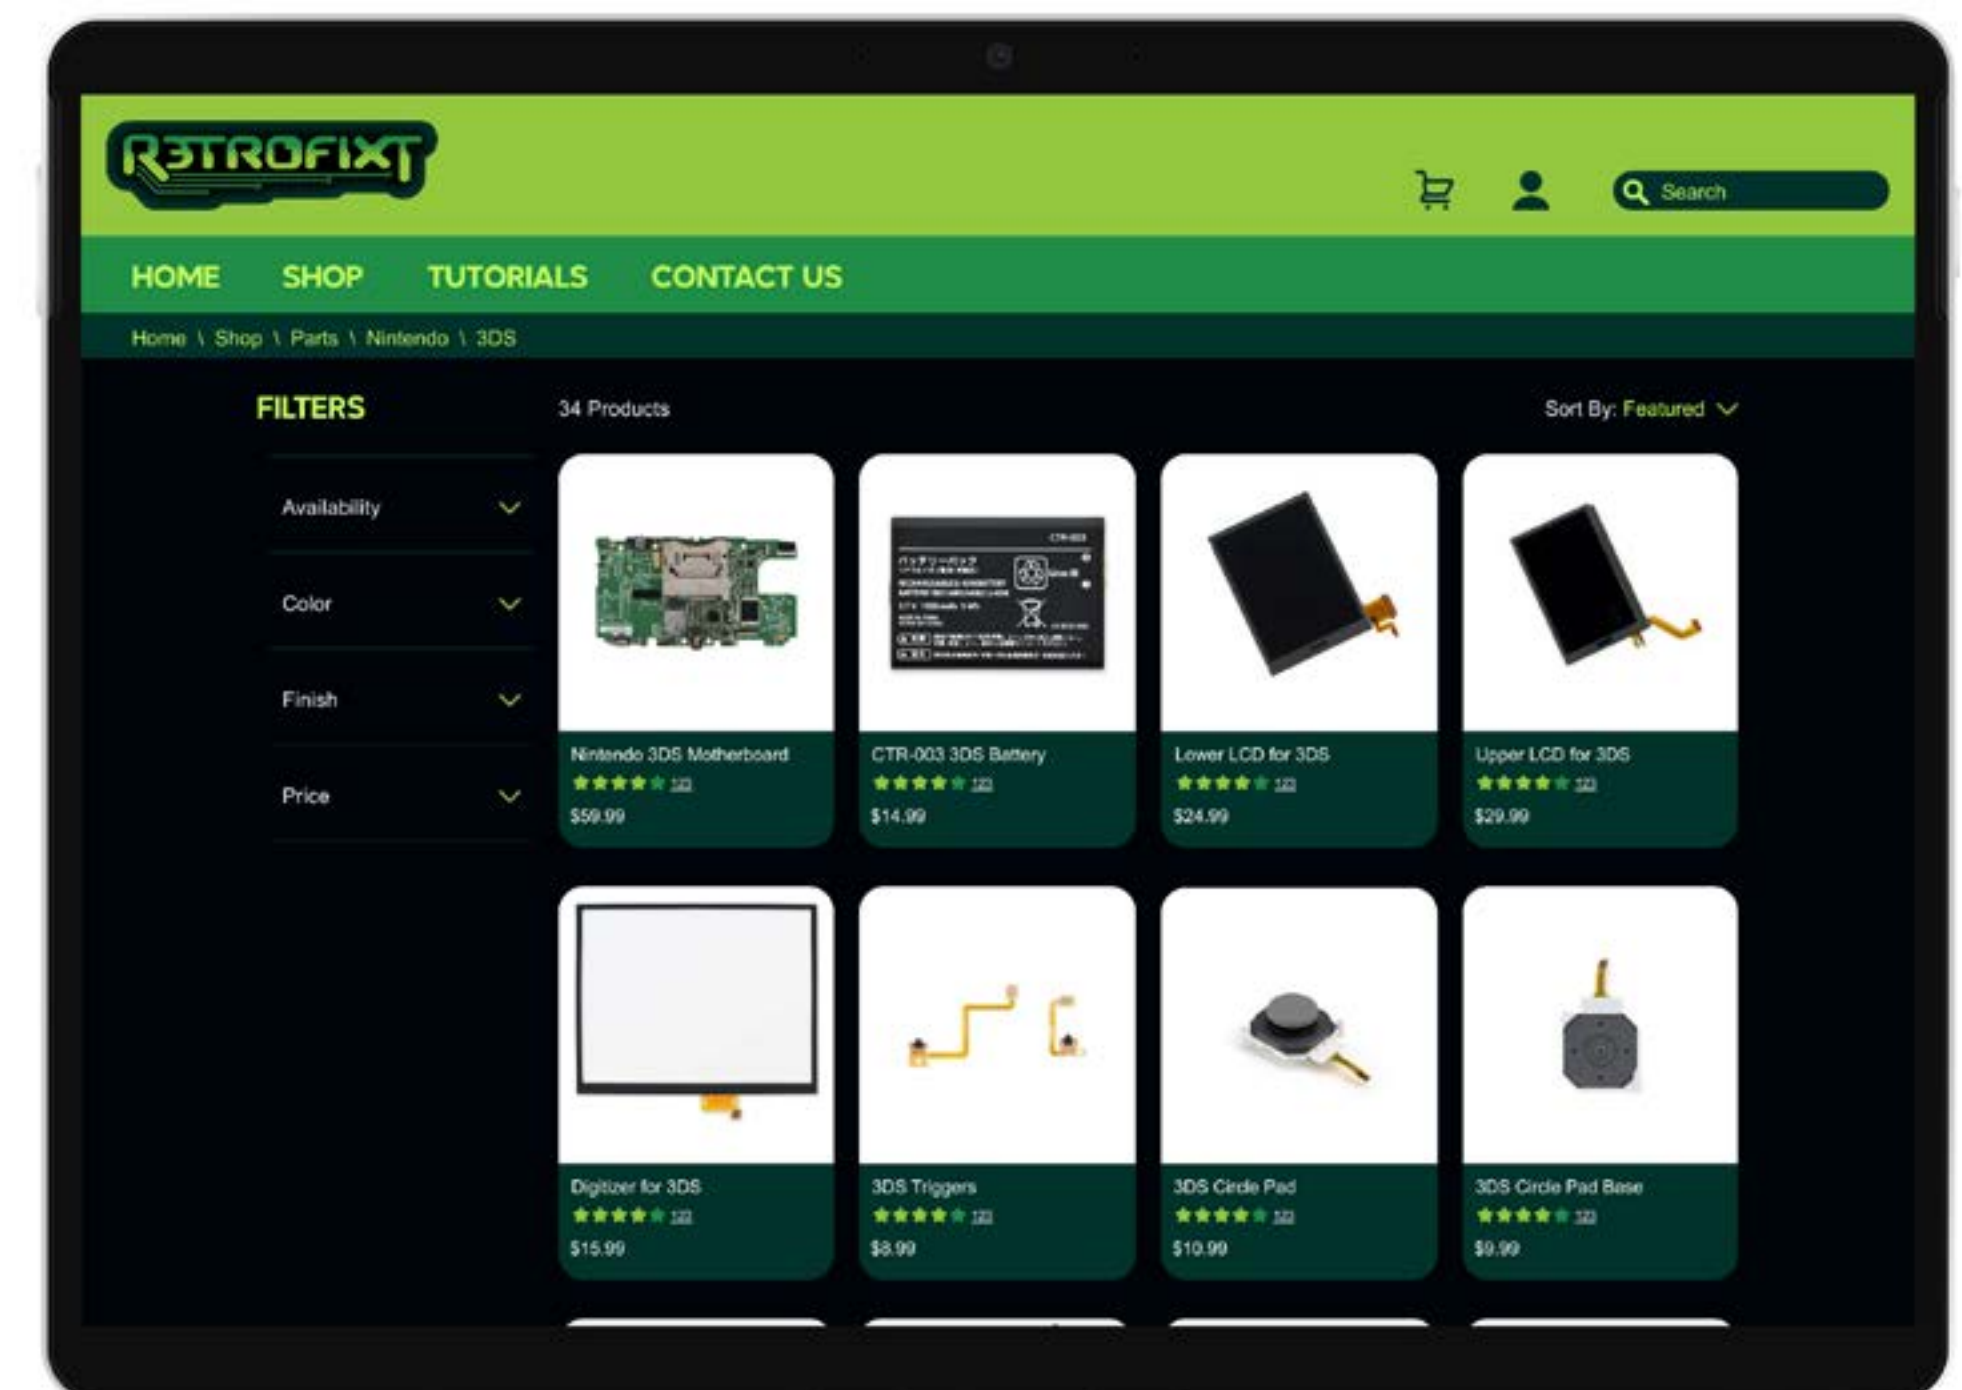

Figure Freaks

Subscription Box & Product Design

Figure Freaks is a subscription service that sends out gundam-like build-able figurines and other related accessories to its subscribers.

The box itself is designed to include the "runner," or the plastic mold that the consumer pops the pieces out of. On the inside of the lid is a cardboard figure that can be cut out and assembled using metal joints.