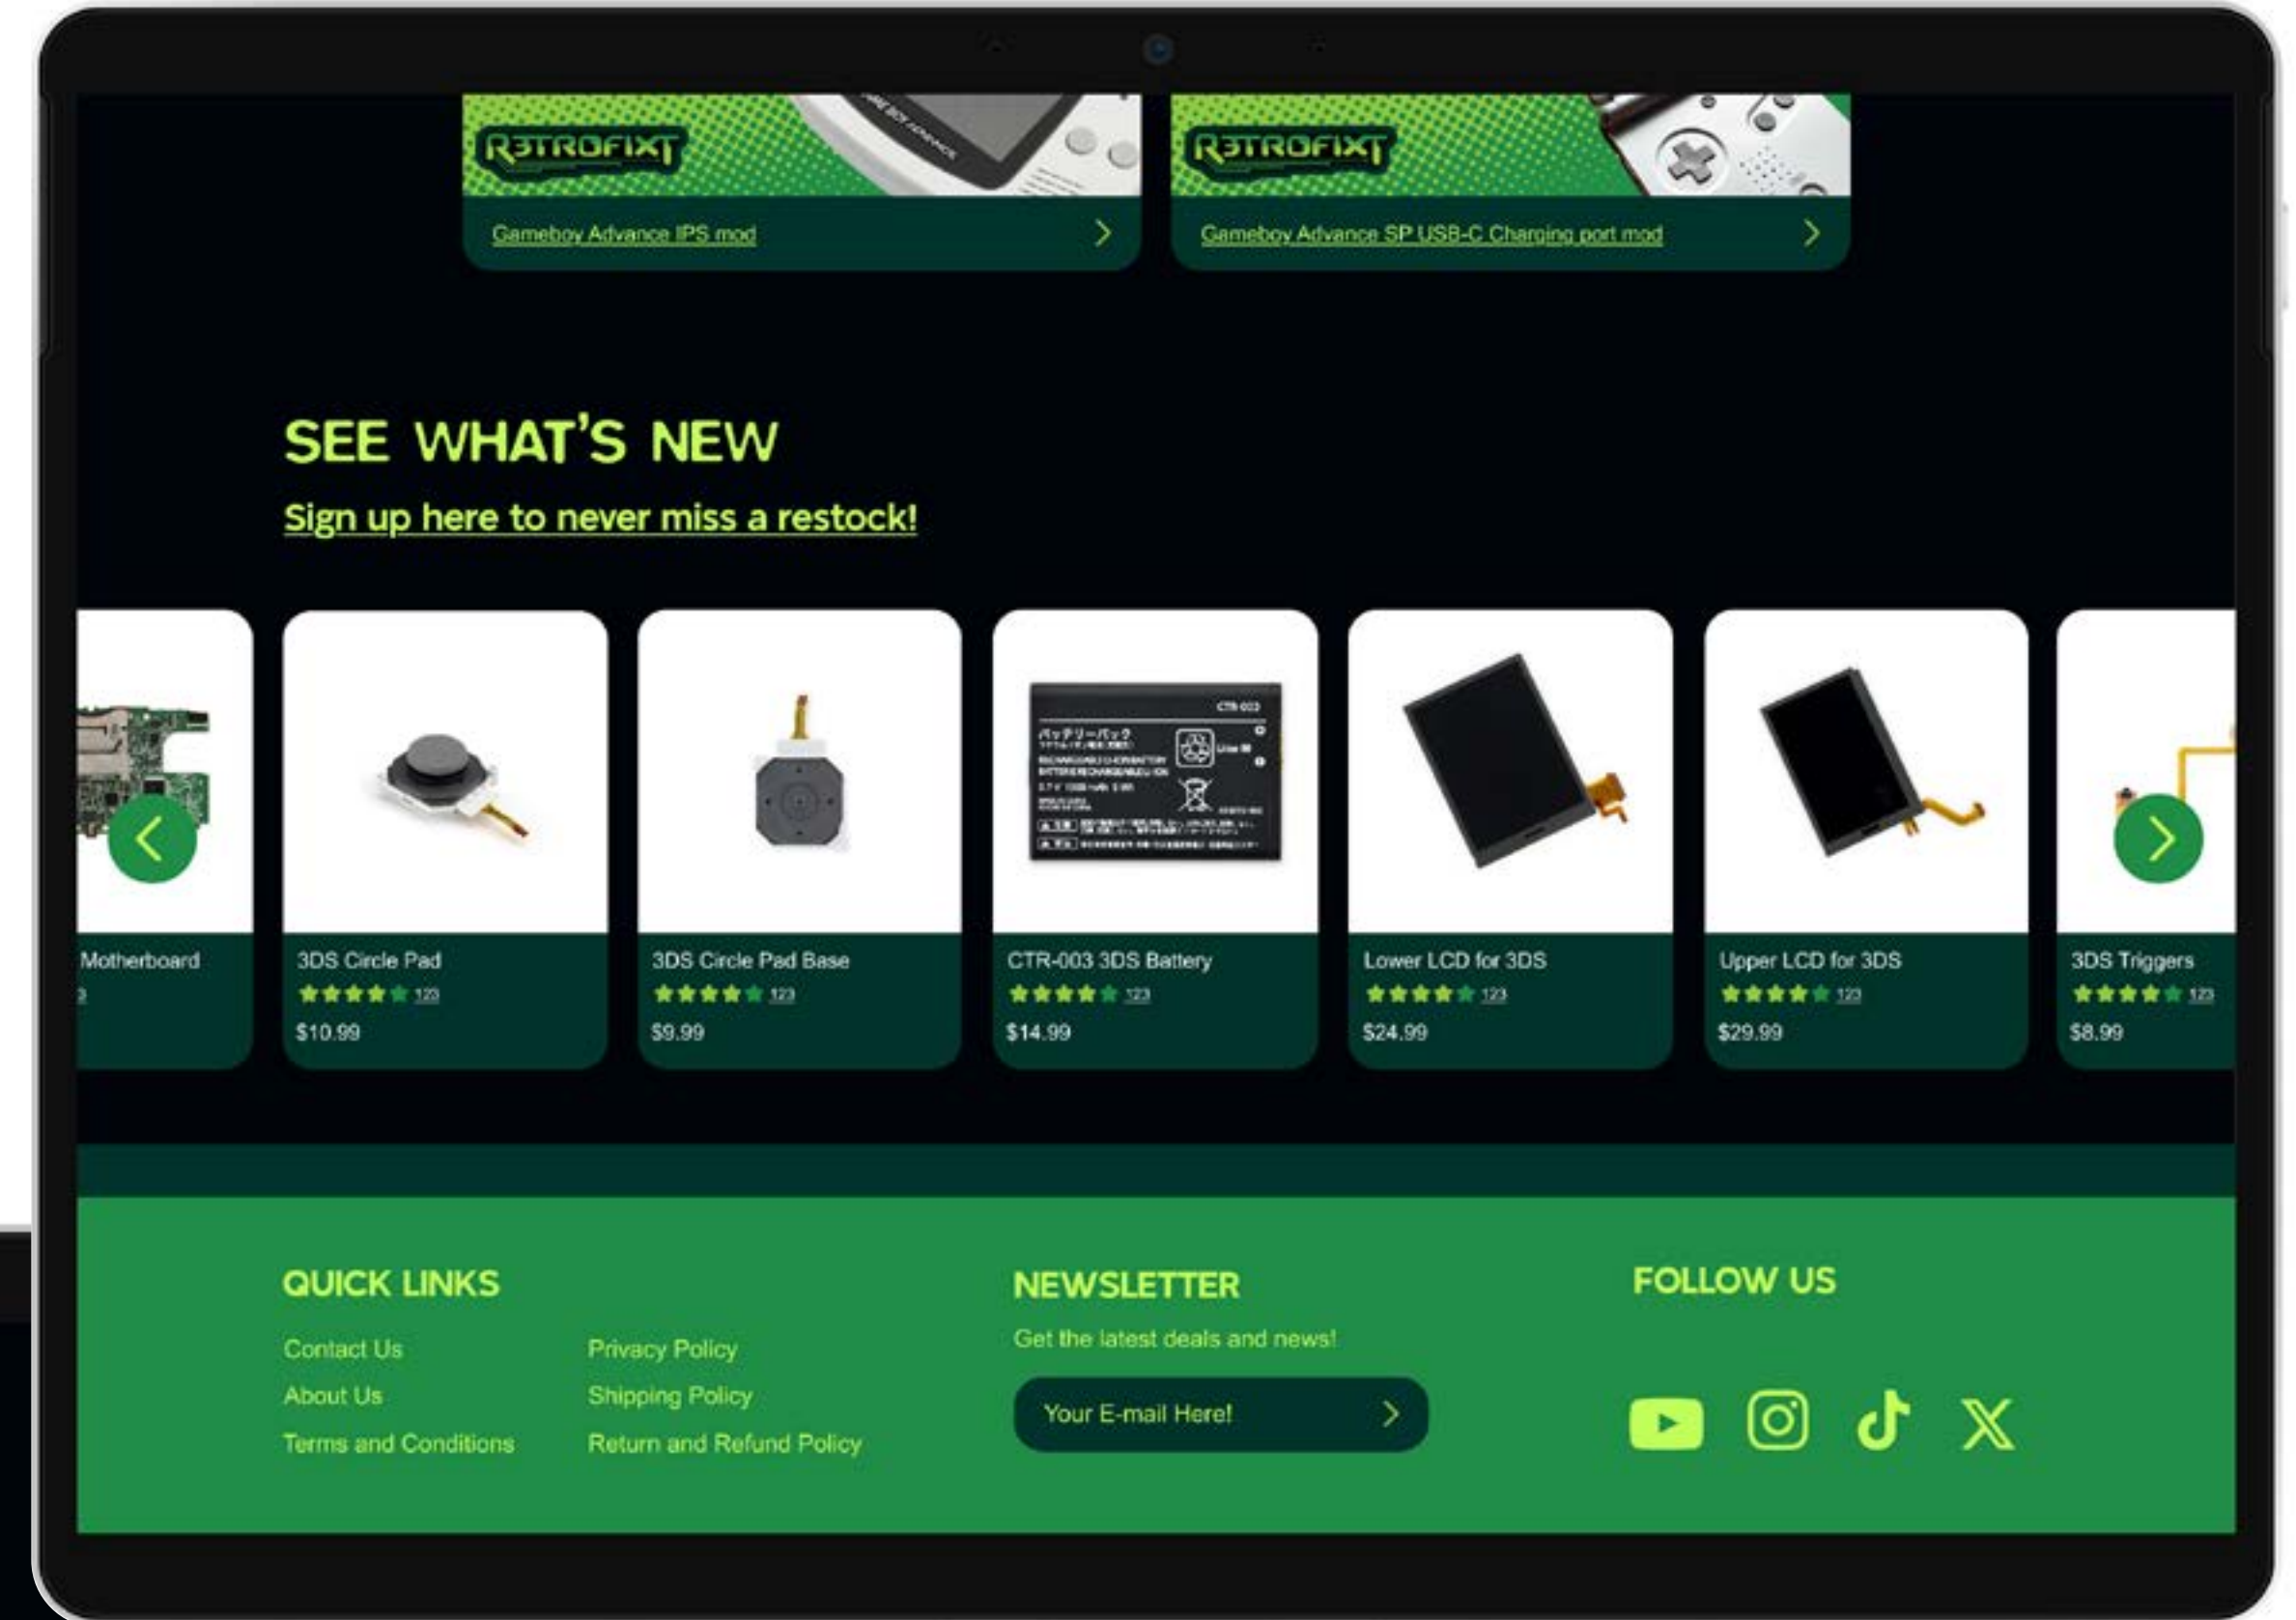

Figure Freaks

Subscription Box & Product Design

Figure Freaks is a subscription service that sends out gundam-like build-able figurines and other related accessories to its subscribers.

The box itself is designed to include the "runner," or the plastic mold that the consumer pops the pieces out of. On the inside of the lid is a cardboard figure that can be cut out and assembled using metal joints.