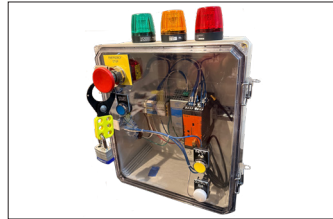

Rees -

with Interlocking Feature - 30mm

* AVAILABLE WITHOUT INTERLOCKING FEATURE

>> [MORE INFO](#)