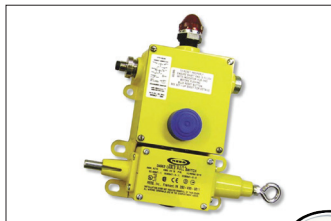

Emergency Stop Rope / Cable Pull Switches

Rees -
Inline Switches

>> [MORE INFO](#)

Rees -
Heavy Duty

>> [MORE INFO](#)

Rees -
Bi-Directional

>> [MORE INFO](#)

Rees -
Broken Cable Detection

>> [MORE INFO](#)

Steute -
Ex Proof

>> [MORE INFO](#)

Pizzato -
Compact Size

>> [MORE INFO](#)

Bernstein -
New Design

>> [MORE INFO](#)

Suns -
IP68 - 69K

>> [MORE INFO](#)

ISC MACHINE SAFETY & CONTROL PRODUCTS CATALOG

INDUSTRIAL SAFETY STANDARDS

1500 S. Sylvania Ave., Suite 104 | Sturtevant, WI 53177 USA | (262) 456-0927

briant@industrialsafetycontrols.com | industrialsafetycontrols.com