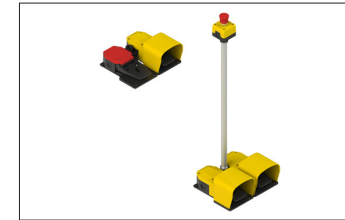

>> [MORE INFO](#)

Bernstein -
With Analog Output

>> [MORE INFO](#)

Bernstein -
IP67 Rated

>> [MORE INFO](#)

Pizzato -
With & Without
Attached E-Stop

>> [MORE INFO](#)

Steute -
Wireless