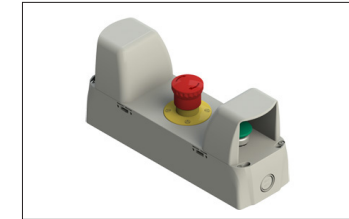

>> [MORE INFO](#)

Rees -
Palm Button with
Integrated Shield

>> [MORE INFO](#)

Rees -
Oversized Palm Button
with Integrated
Ring Guard

>> [MORE INFO](#)

Rees -
Rees Mounting
Enclosure for Two
Hand & Single Button

>> [MORE INFO](#)

Rees -
Protective Guards for
Two Hand and Single Button
Application

>> [MORE INFO](#)

Pizzato -
Two Hand Control Stations

>> [MORE INFO](#)

Dold -
Two Hand Control
Safety Relay - Multi Function