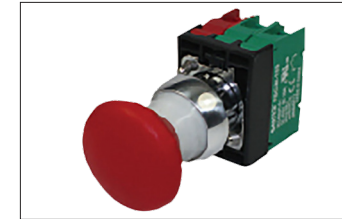

Suns -

IP68 & 69K

>> [MORE INFO](#)