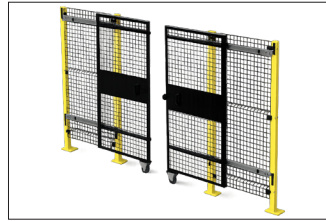

Physical Guarding

>> [MORE INFO](#)