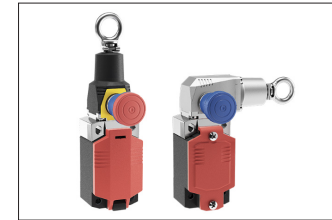

Bernstein -
New Design

>> [MORE INFO](#)