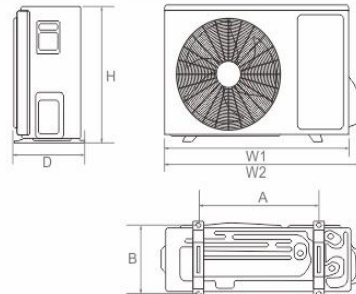

QPLUS FIXED SPEED

Technical Specifications

Model			JASA-H09A4/QB	JASA-H12A4/QC	JASA-H18A4/QD	JASA-H24A4/QE	JASA-H30A4/QE	JASA-H36A4/QE
Power Supply		V~,Hz,Ph	220~240,50,1	220~240,50,1	220~240,50,1	220~240,50,1	220~240,50,1	220~240,50,1
Capacity	Cooling	W	2530	3517	5000	6500	8900	9500
	Heating	W	2600	3650	5300	6500	9600	9800
Performance		EER/COP	3.01/3.45	3.21/3.61	3.21/3.64	3.30/3.61	3.21/3.61	3.21/3.21
Electric Data	Rated Cooling Power Input	W	840	1095	1557	1970	2772	2960
	Rated Heating Power Input	W	753	1010	1456	1800	2659	3050
	Rated Cooling Current	A	3.90	5.10	7.40	9.50	12.30	13.10
	Rated Heating Current	A	3.34	4.70	6.90	8.00	12.00	13.50
Indoor	Indoor Air Flow	m³/h	570/520/410/280	680/620/490/390	850/720/610/520	1250/1060/930/800	1200/1100/1000/850	1250/1200/1150/950
	Noise Level	dB(A)	41/37/34/28	41/37/33/28	47/43/39/35	49/46/40/36	51/48/42/39	48/47/42/41
	Outline Dimension (W×H×D)	mm	779×260×185	825×293×196	970×300×224	1078×325×246	1135×328×247	1078×325×246
	Package Dimension (W×H×D)	mm	828×332×258	875×365×268	1025×378×304	1148×413×350	1193×410×350	1148×413×350
	Weight Net/Gross	kg	8.5/10.0	10.0/12.0	13.5/15.6	17.0/20.5	17.0/20.5	17.0/20.5
Outdoor	Noise Level	dB(A)	50	51	53	53	57	58
	Outline Dimension (W×H×D)	mm	710×450×293	732×555×330	802×555×350	912×646×373	955×700×396	980×790×427
	Package Dimension (W×H×D)	mm	764×525×330	794×615×376	872×620×398	963×695×411	1029×750×458	1083×855×488
	Weight Net/Gross	kg	25.0/27.0	29.5/32.0	38.5/41.0	50.0/53.0	61.0/65.5	67.0/72.0
Refrigerant Type		g	R410A/570	R410A/810	R410A/1200	R410A/1500	R410A/1900	R410A/2050
Refrigerant Pipe	Gas	inch	3/8"	1/2"	1/2"	5/8"	5/8"	5/8"
	Liquid	inch	1/4"	1/4"	1/4"	1/4"	1/4"	1/4"
	Max Length	m	15	20	25	25	30	30
	Max Height	m	10	10	10	10	10	10