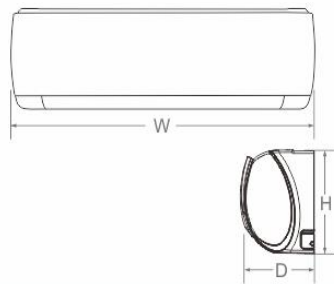

QPLUS FIXED SPEED

Technical Specifications

Model			JASA-H09A4/QB	JASA-H12A4/QC	JASA-H18A4/QD	JASA-H24A4/QE	JASA-H30A4/QE	JASA-H36A4/QE
Power Supply		V~,Hz,Ph	220~240,50,1	220~240,50,1	220~240,50,1	220~240,50,1	220~240,50,1	220~240,50,1
Capacity	Cooling	W	2530	3517	5000	6500	8900	9500
	Heating	W	2600	3650	5300	6500	9600	9800
Performance		EER/COP	3.01/3.45	3.21/3.61	3.21/3.64	3.30/3.61	3.21/3.61	3.21/3.21
Electric Data	Rated Cooling Power Input	W	840	1095	1557	1970	2772	2960
	Rated Heating Power Input	W	753	1010	1456	1800	2659	3050
	Rated Cooling Current	A	3.90	5.10	7.40	9.50	12.30	13.10
	Rated Heating Current	A	3.34	4.70	6.90	8.00	12.00	13.50
Indoor	Indoor Air Flow	m³/h	570/520/410/280	680/620/490/390	850/720/610/520	1250/1060/930/800	1200/1100/1000/850	1250/1200/1150/950
	Noise Level	dB(A)	41/37/34/28	41/37/33/28	47/43/39/35	49/46/40/36	51/48/42/39	48/47/42/41
	Outline Dimension (W×H×D)	mm	779×260×185	825×293×196	970×300×224	1078×325×246	1135×328×247	1078×325×246
	Package Dimension (W×H×D)	mm	828×332×258	875×365×268	1025×378×304	1148×413×350	1193×410×350	1148×413×350
	Weight Net/Gross	kg	8.5/10.0	10.0/12.0	13.5/15.6	17.0/20.5	17.0/20.5	17.0/20.5
Outdoor	Noise Level	dB(A)	50	51	53	53	57	58
	Outline Dimension (W×H×D)	mm	710×450×293	732×555×330	802×555×350	912×646×373	955×700×396	980×790×427
	Package Dimension (W×H×D)	mm	764×525×330	794×615×376	872×620×398	963×695×411	1029×750×458	1083×855×488
	Weight Net/Gross	kg	25.0/27.0	29.5/32.0	38.5/41.0	50.0/53.0	61.0/65.5	67.0/72.0
Refrigerant Type		g	R410A/570	R410A/810	R410A/1200	R410A/1500	R410A/1900	R410A/2050
Refrigerant Pipe	Gas	inch	3/8"	1/2"	1/2"	5/8"	5/8"	5/8"
	Liquid	inch	1/4"	1/4"	1/4"	1/4"	1/4"	1/4"
	Max Length	m	15	20	25	25	30	30
	Max Height	m	10	10	10	10	10	10