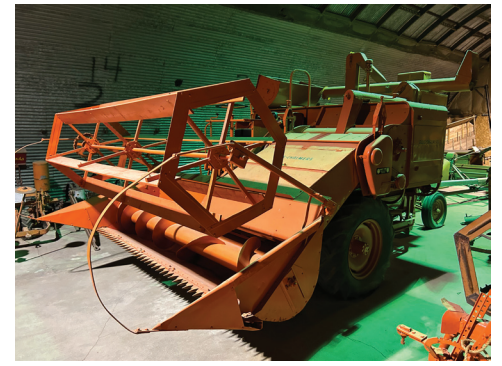

Equipmentfacts
equipmentfacts.com

Allis Chalmers Collectible Auction The "Royal Bierbaum Collection"

Wed. June 12, 2024 @ 9:30 am
710 Cass St. ~ Griswold, Iowa
Onsite & Online Auction

Note: Selling first - miscellaneous collectible items. Online items begin @ 10:30.
Large variety of parts & miscellaneous A.C. items. All tractors are running or have loose engine, most all items are restored or good condition.

More pictures at www.equipmentfacts.com

Tractors, Grader, Dozer and Terra Tiger

- 1912 A.C. 10-18, very rare
- 1919 A.C. 6-12
- 1929 A.C. 20-35
- 1967 A.C. D-21
- 1930 A.C. EK 25-40
- 1948 A.C. G w/2 row mounted planter
- 1963 A.C. D-10
- 1957 A.C. D-14
- 1961 A.C. D-15
- 1950 A.C. WD
- 1947 A.C. WC
- 1939 A.C. WC w/2 row #33 picker
- 1939 A.C. A
- 1938 A.C. UC
- 1937 A.C. IU
- 1935 A.C. U
- 1929 A.C. U
- 1930 A.C. U
- 1938 A.C. WF
- 1938 A.C. WC
- **1920 Rumley Do-All**
- **1931 Rumley 6**
- **1929 United U**
- 1935 A.C. IB w/sickle mower
- 1945 A.C. C
- 1939 A.C. RC
- 1950 A.C. WF
- 1952 A.C. WD
- 1954 A.C. WD45
- 1947 A.C. W Speed Patrol Grader
- 1942 A.C. WM Dozer
- 1972 A.C. Terra Tiger

Combines & Implements

- 1954 A.C. 100
- 1948 A.C. 40
- 1951 A.C. 60
- 1958 A.C. 90
- 1956 A.C. Roto Baler
- A.C. 500 4 row cultivator
- A.C. 500 cultivator
- 1929 A.C. 2 bottom on steel
- A.C. 1 bottom for G
- 1950 AC #4, 2 bottom
- A.C. 374-16, 4 bottom
- A.C. 363-14, 4 bottom
- 1958 A.C. #7 sickle mower
- A.C. SM sickle mower
- A.C. 2 row lister
- A.C. #3 single shank ripper
- A.C. 500 4 row frt mt cult.
- A.C. CP chisel plow
- A.C. #20 disc
- A.C. #10 loader
- A.C. All crop drill, P.T.
- A.C. 77 M hay rake
- A.C. 1 row P.T. picker
- 1960 A.C. 95-G, manure spreader
- A.C. dirt scoop
- Wagon hoist & barge wagon
- A.C Rotary Hoe