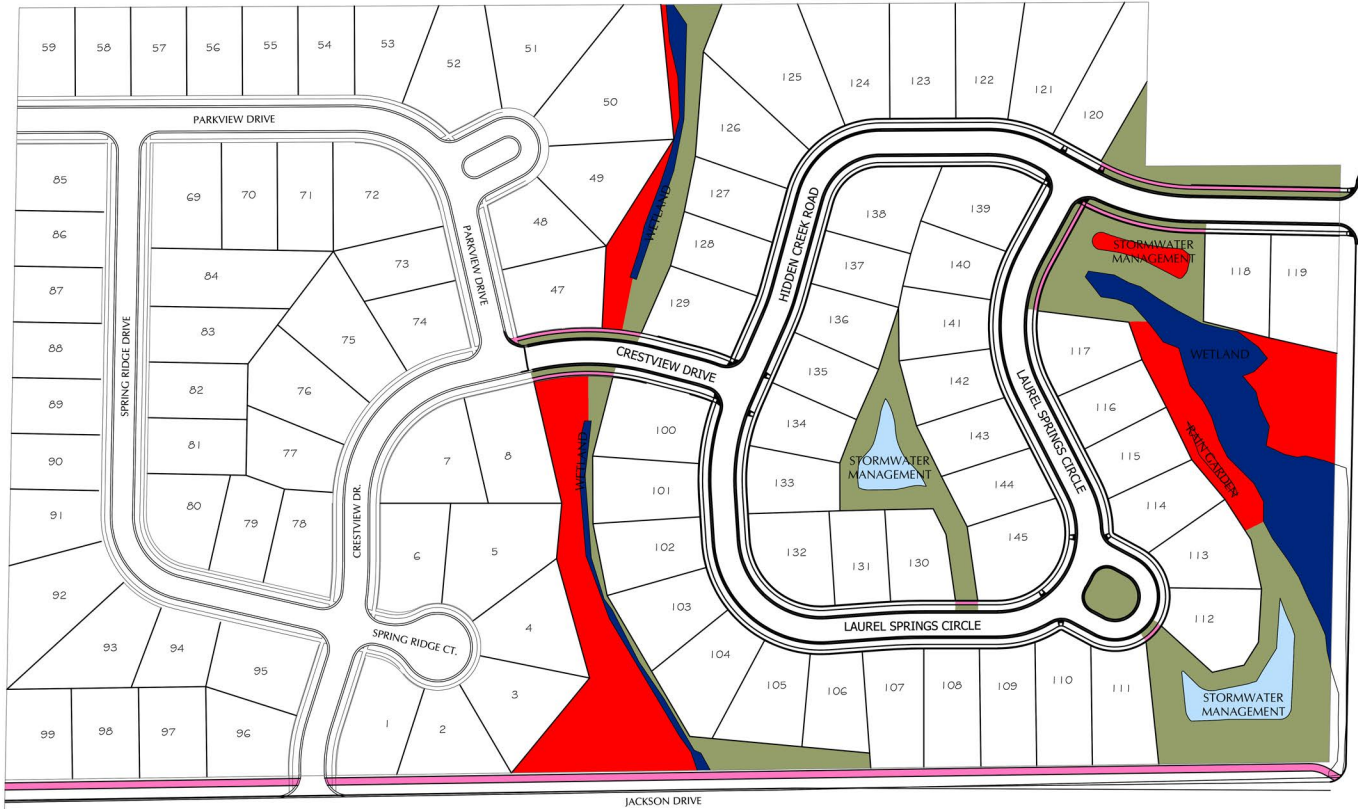

LAUREL SPRINGS

LEGEND

- WEEKLY MOW
- MONTHLY MOW
- POND MAINTENANCE
- SNOW REMOVAL
- WETLANDS

LAUREL SPRINGS
HOMEOWNER'S ASSOCIATION MAP
VILLAGE OF JACKSON, WISCONSIN

Avg. Lot Size	# Single Family Units	Residences	1"=80" 10/17/22 MAD
Avg. Lot Width	# Condo Buildings		